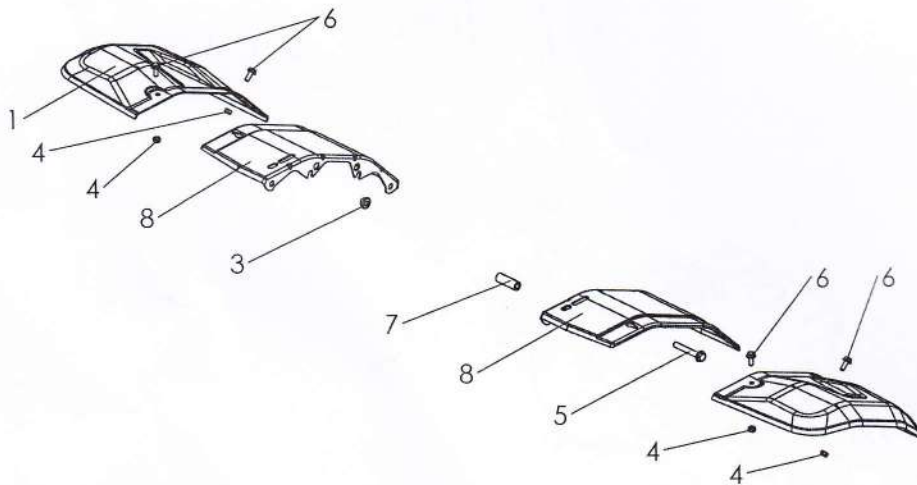

Rep N°	Ref.	Désignation	Description	Qté
1	3002181304	TOLE ADD ACIER F1401 ROUGE RAL 3001	ADDITIONAL TINE GUARD RED RAL 3001	2
1	3002182004	TOLE ADD ACIER F1401 VERT RAL 6029	ADDITIONAL TINE GUARD GREEN RAL 6029	2
1	3002180604	TOLE ADD ACIER F1401 GRIS RAL 627	ADDITIONAL TINE GUARD GREY RAL 627	2
1	3002180504	TOLE ADD ACIER F1401 GRIS RAL 8120	ADDITIONAL TINE GUARD GREY RAL 8120	2
2	0503000094	ETIQ. "SECURITE 6 LOGOS" CE	STICKER SECURITY	1
3	0300210805	ECROU BDR HM8 EMB LISSE DIN6927	SCREW BDR HM8 SMOOTH BASE DIN6927	1
4	0300210602	ECROU FREIN M 6 Z DIN 985-8	BLOCKING NUT M 6 Z	4
5	0300010837	VIS H 8x55 Z EMB CR DIN 6921 CL 6.8 FILETAGE PARTIEL	SCREW H 8x55 Z DIN 6921 NOTCHED SHOULDER CL 6.8	1
6	0300010609	VIS H 6x16 Z EMB CR DIN 6921	SCREW HM 6x16 Z NOTCHED SHOULD	4
7	0302020225	ENTR. 14x8.2x41 Z	Spacer Ø8.2 x Ø14 x41	1
8	3002001332	TOLE PROTECTION M1401 ROUGE RAL3001	TINE GUARD M1201 RED RAL3001	2
8	3002000532	TOLE PROTECTION M1401 GRIS (8120)	TINE GUARD M1201 GREY (8120)	2
8	3002000332	TOLE PROTECTION M1401 NOIR RAL9005	TINE GUARD M1201 BLACK RAL9005	2

30_Toles protectionF1401-ARO