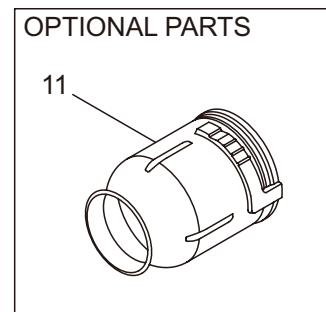

4. BL9000
ACCESSORIES, OPTIONAL PARTS

Ref. No.	Part No.	Part Name	Q'ty	Remarks
4-1	275906	Flexible Pipe	1	
4-2	275908	Pipe Ass'y	1	Incl.3-6
4-3	275909	Flexible Pipe	1	
4-4	275914	Straight Blow Pipe	1	
4-5	275916	Blow Pipe	1	
4-6	276352	Blow Pipe	1	
4-7	130208	Clamp Ass'y	2	#105
4-8	128924	Clamp	2	
4-9	288652	Combi Box Spanner	1	13x19 L=190
4-10	134385	Instruction Manual	1	BL9000
4-11	278009	Blow Pipe	1