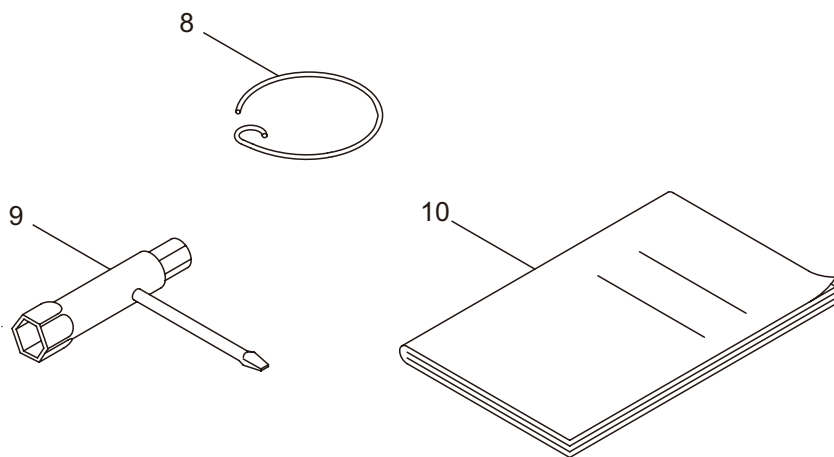

4. BL9000
ACCESSORIES, OPTIONAL PARTS

Ref. No.	Part No.	Part Name	Q'ty	Remarks
4-1	275906	Flexible Pipe	1	
4-2	275908	Pipe Ass'y	1	Incl.3-6
4-3	275909	Flexible Pipe	1	
4-4	275914	Straight Blow Pipe	1	
4-5	275916	Blow Pipe	1	
4-6	276352	Blow Pipe	1	
4-7	130208	Clamp Ass'y	2	#105
4-8	128924	Clamp	2	
4-9	288652	Combi Box Spanner	1	13x19 L=190
4-10	134385	Instruction Manual	1	BL9000
4-11	278009	Blow Pipe	1