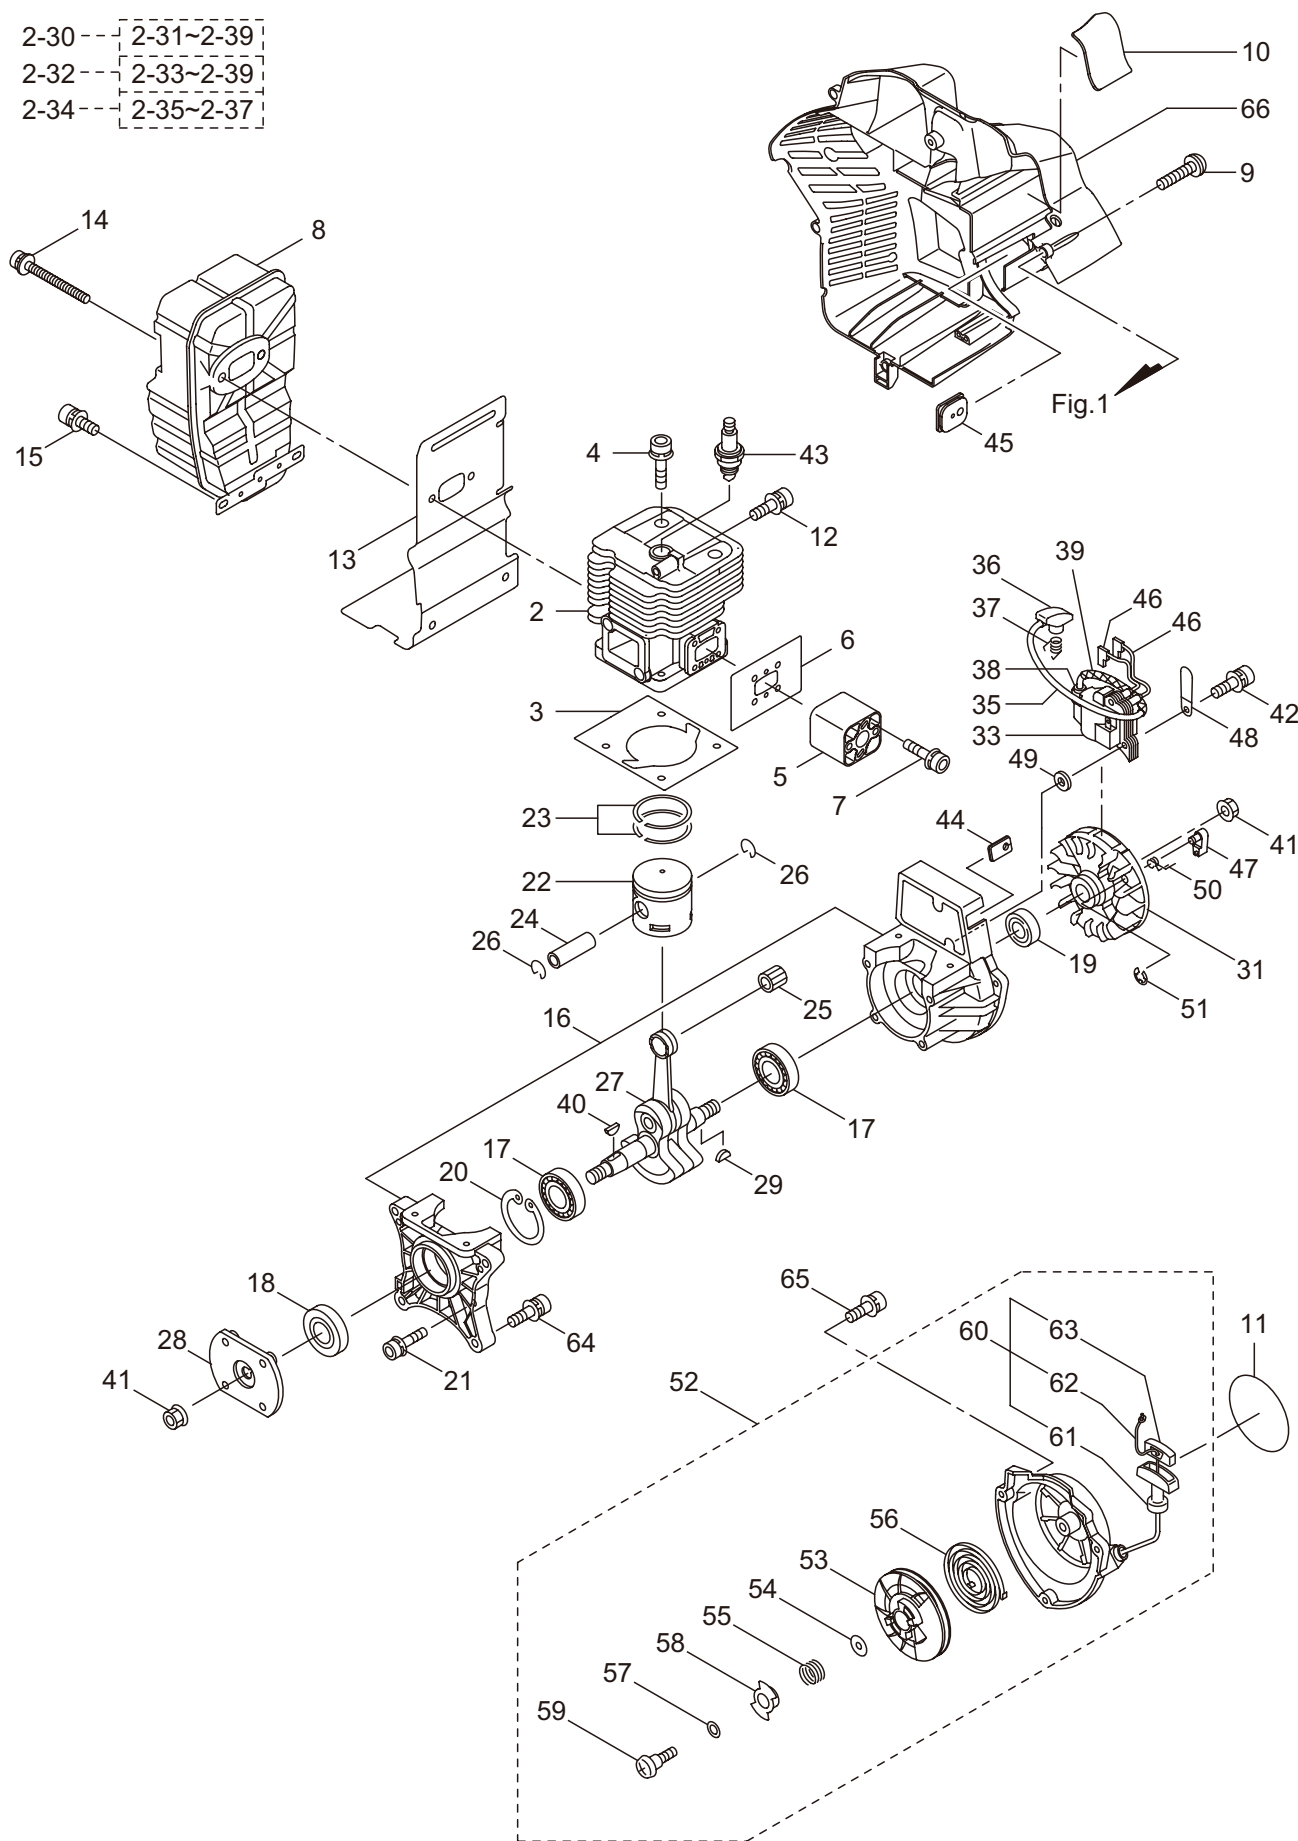

2. BL9000 ENGINE (CYLINDER, CRANKCASE)

2-30	2-31~2-39
2-32	2-33~2-39
2-34	2-35~2-37