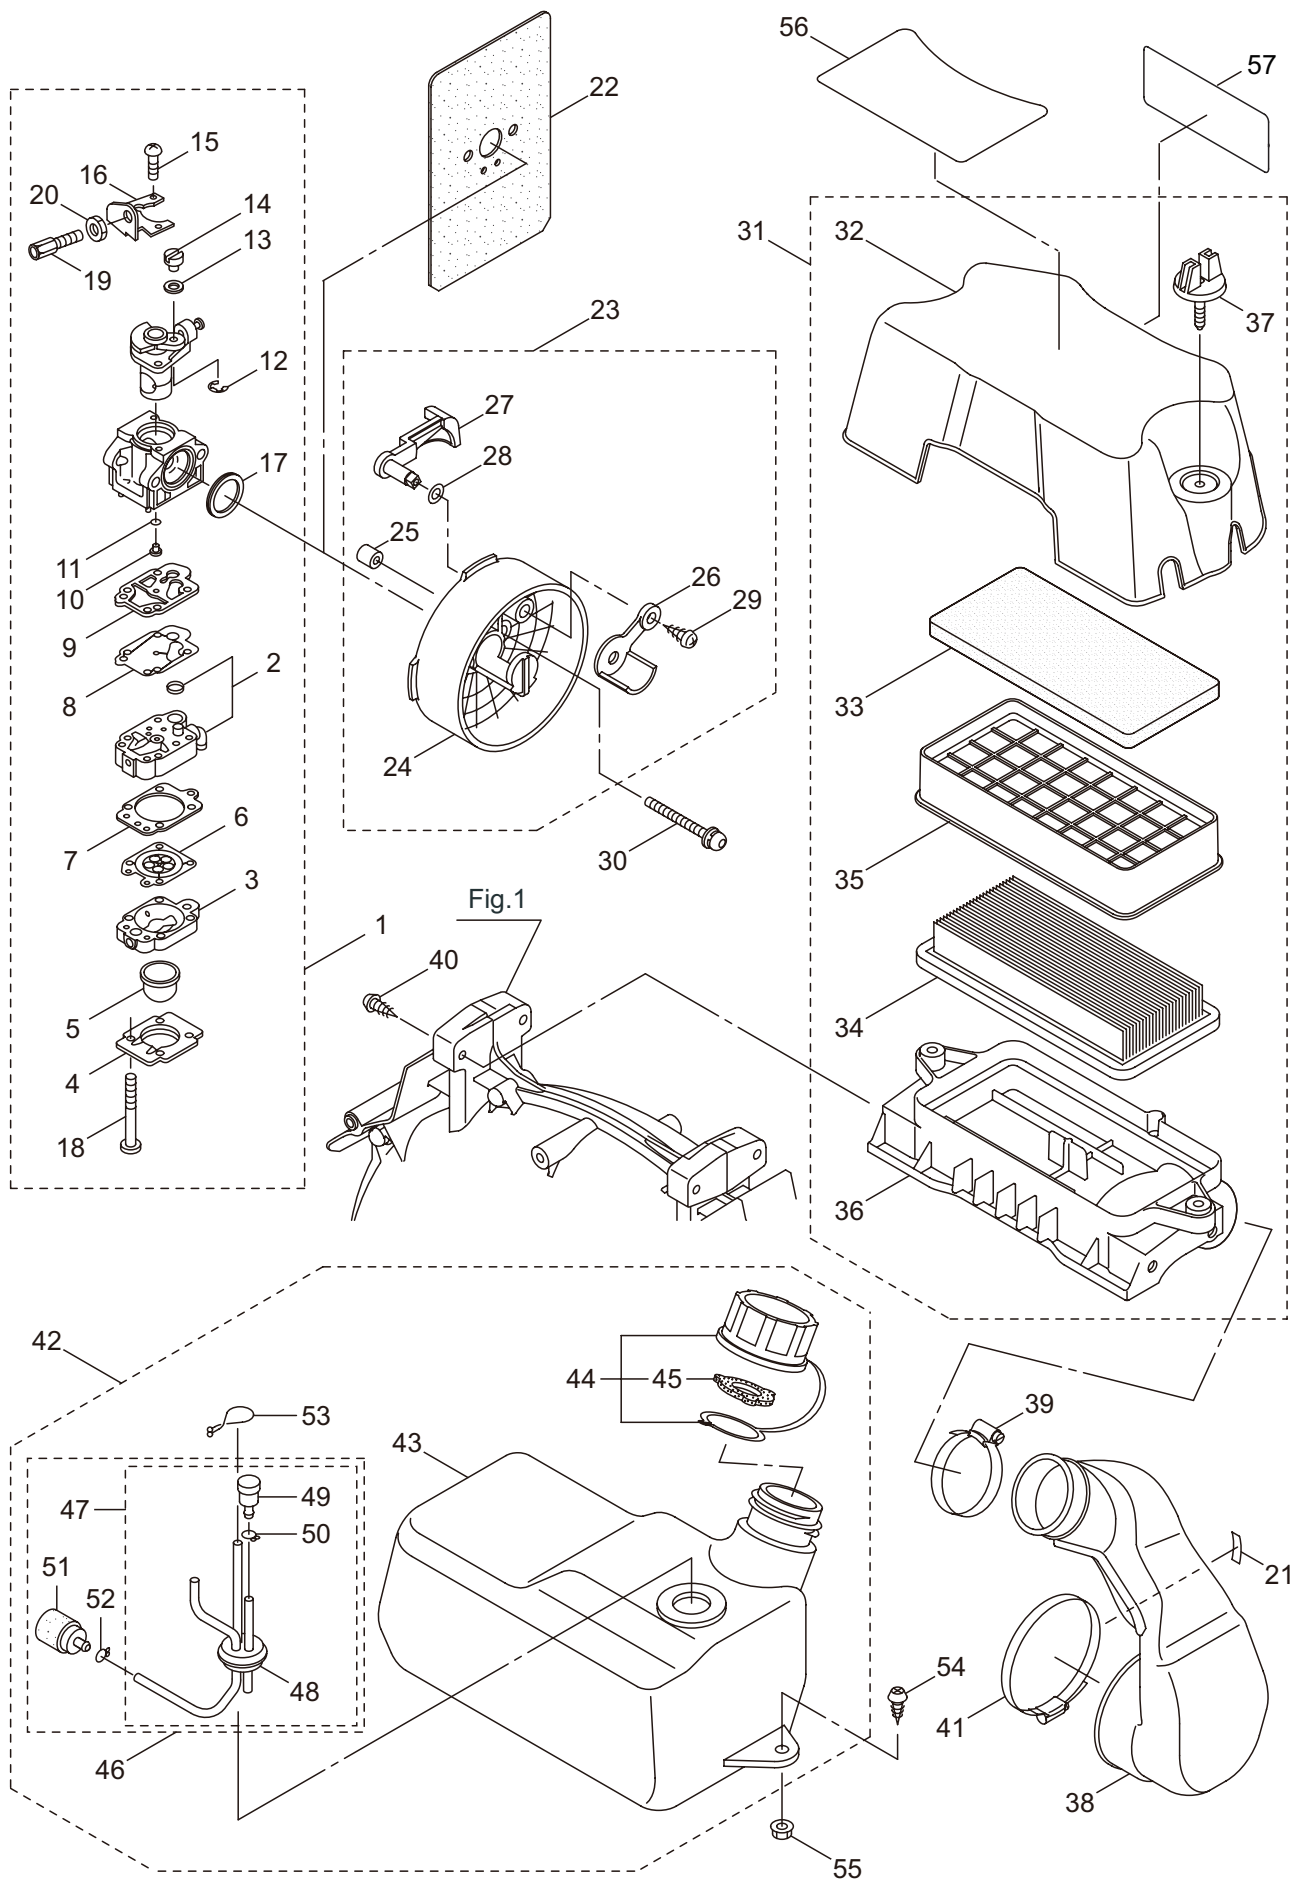

3. BL9000
ENGINE (CARBURETOR, FUEL TANK)

Ref. No.	Part No.	Part Name	Q'ty	Remarks
3-1	276045	Carburetor Ass'y	1	Incl.2-20
3-2	263739	Pump Body	1	
3-3	262991	Purge Body	1	
3-4	262992	Cover Plate	1	
3-5	261874	Primer Bulb	1	
3-6	283905	Diaphragm, Meterring	1	
3-7	262993	Gasket	1	
3-8	262994	Diaphragm,Fuel Pump	1	
3-9	282576	Gasket	1	
3-10	286900	Jet	1	
3-11	261871	O-Ring	1	
3-12	261876	E-Ring	1	
3-13	264678	Washer	1	
3-14	261658	Swivel	1	
3-15	261875	Screw	1	
3-16	264677	Bracket	4	
3-17	261657	Packing	1	
3-18	262996	Screw	4	
3-19	261877	Adapter	1	
3-20	261878	Nut	1	
3-21	277762	Label	1	
3-22	276134	Gasket	1	
3-23	276150	Case Ass'y	1	Incl.24-29
3-24	276151	Case Body	1	
3-25	277830	Sleeve	2	
3-26	276152	Valve	1	
3-27	276153	Lever	1	
3-28	284816	Washer	1	6.4x11x0.15
3-29	269032	Screw	1	
3-30	274106	Cap Screw	2	M5x55
3-31	276463	Air Cleaner Box Ass'y	1	Incl.32-37
3-32	276155	Air Cleaner Box Cover	1	
3-33	276143	Element	1	
3-34	276139	Air Cleaner	1	
3-35	276157	Air Cleaner Case	1	
3-36	276159	Air Cleaner Box Ass'y	1	
3-37	276999	Knob Bolt	2	
3-38	276161	Intake Pipe	1	
3-39	277547	Clump Ass'y	1	#55
3-40	086071	Tapping Screw	4	M6x16
3-41	277548	Clump Ass'y	1	#90
3-42	134755	Tank Ass'y	1	Incl.43-53
3-43	277090	Fuel Tank	1	
3-44	131319	Tank Cap Ass'y	1	Incl.45
3-45	287058	Gasket	1