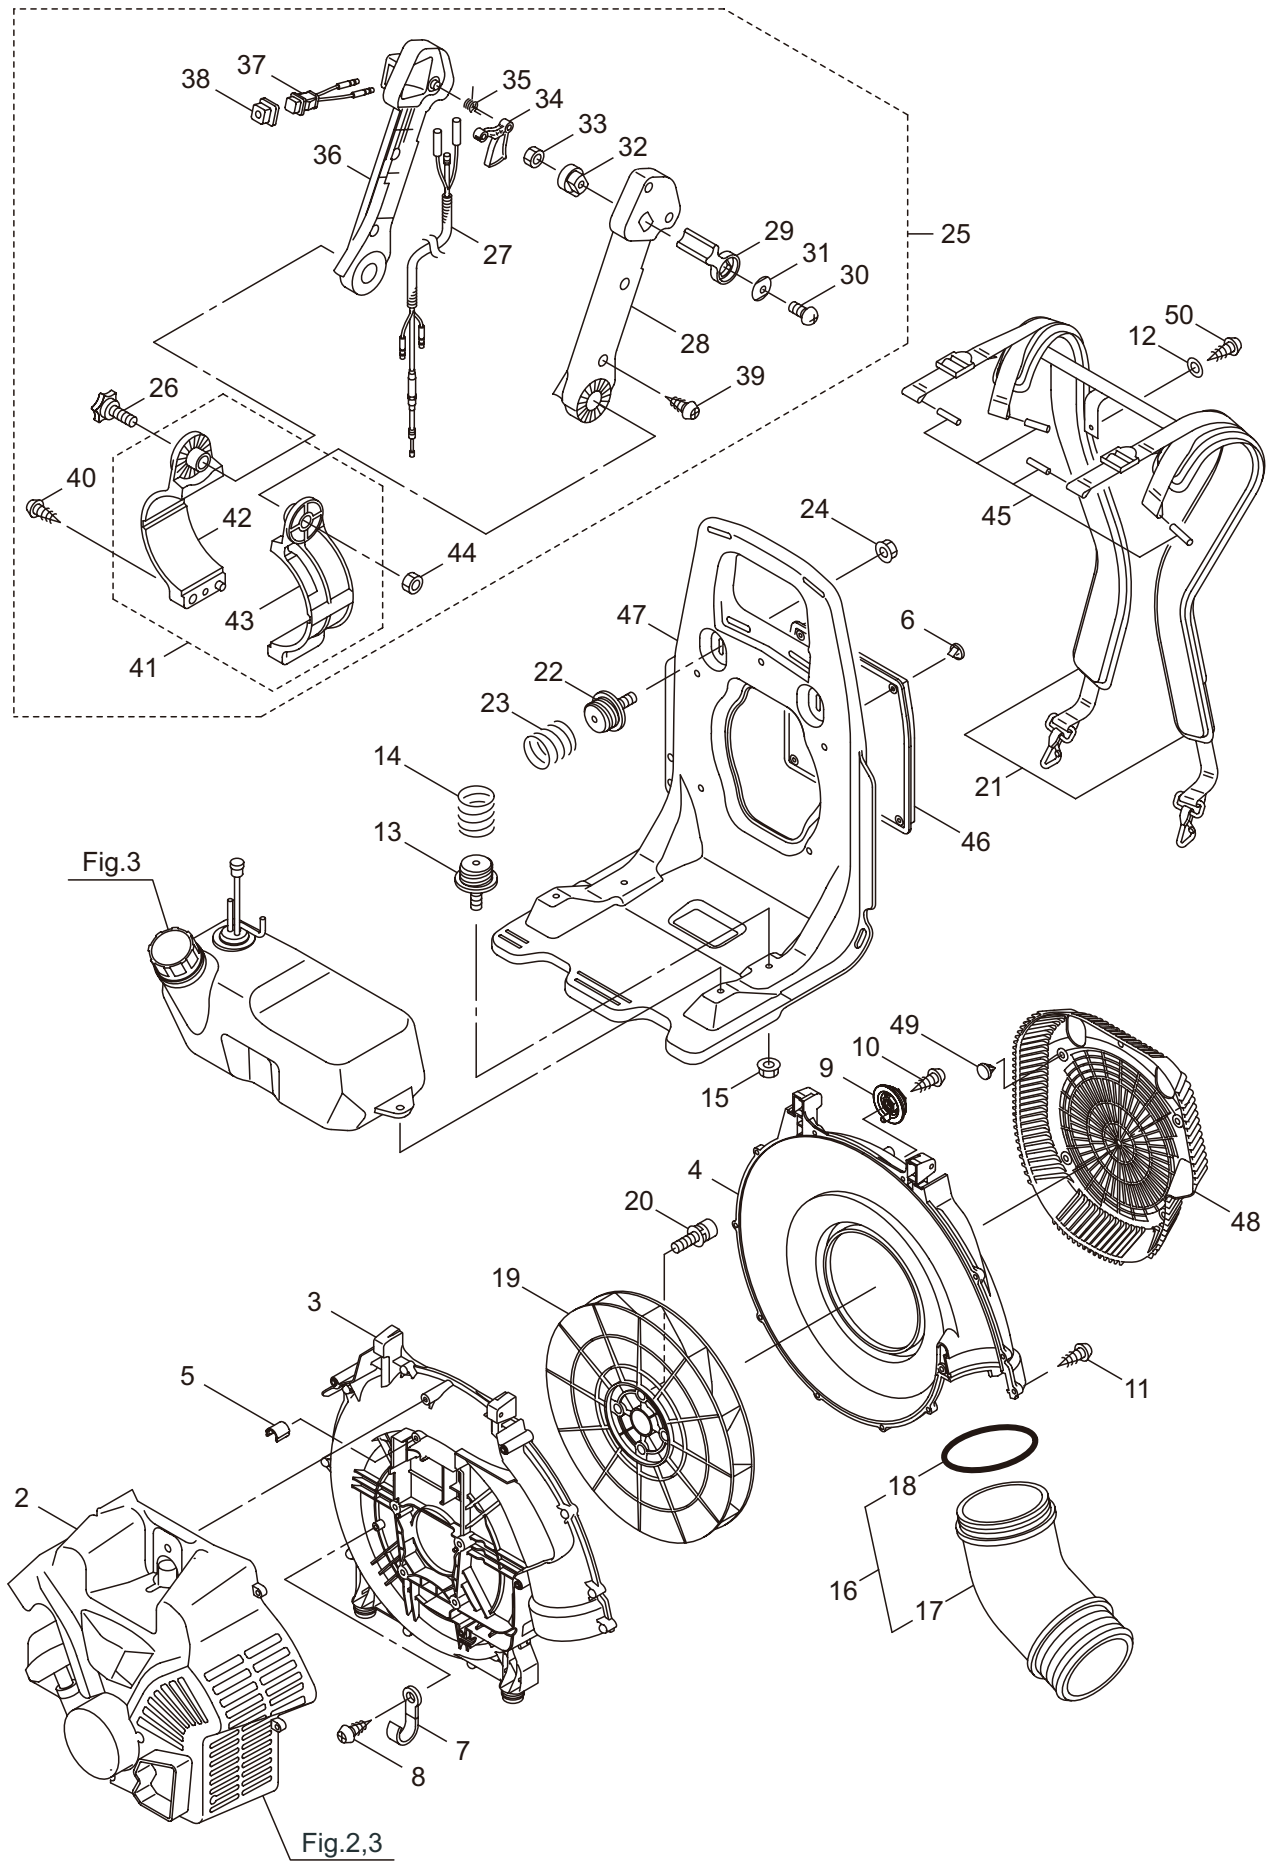

PARTS LIST

BL9000

CONTENTS

1. FRAME & BLOWER	1 ~ 4
2. ENGINE (CYLINDER, CRANKCASE)	5 ~ 8
3. ENGINE (CARBURETOR, FUEL TANK).....	9 ~ 12
4. ACCESSORIES, OPTIONAL PARTS	13 ~ 14

2017. 06.

MARUYAMA

P/N 524418-1

1. BL9000
FRAME & BLOWER

Ref. No.	Part No.	Part Name	Q'ty	Remarks
1-1	395867	BL9000	1	
1-2	278382	Engine	1	CE800/02
1-3	275864	Fan Case (E)	1	
1-4	275868	Fan Case (S)	1	
1-5	276361	Collar	1	
1-6	100749	Fastener	4	#7
1-7	109051	Clamp	1	
1-8	082697	Tapping Screw	1	M5x10
1-9	275966	Plug B	2	
1-10	131523	Tapping Screw	2	M5x20
1-11	130420	Tapping Screw	12	M5x25
1-12	261189	Washer	1	6x16.5xt1.2
1-13	275965	Plug A Comp	2	
1-14	275967	Spring	2	2.9-50L
1-15	127228	Nut	2	M6
1-16	275870	Flexible Pipe Ass'y	1	Incl.17,18
1-17	275871	Elbow Pipe	1	
1-18	275873	O-Ring	1	V95
1-19	275874	Fan	1	
1-20	275877	Cap Screw	4	M6X25
1-21	276456	Knapsack Band	1	
1-22	275965	Plug A Comp	2	
1-23	275967	Spring	2	2.9-50L
1-24	127228	Nut	2	M6
1-25	275878	Throttle Ass'y	1	Incl.26-44
1-26	276459	Knob Bolt	1	M6x40
1-27	276297	Throttle Wire Ass'y	1	
1-28	275881	Throttle Case A	1	
1-29	272721	Lever	1	
1-30	273211	Screw	1	5x18
1-31	272724	Spring Washer	1	
1-32	275883	Link	1	
1-33	230662	Nut	1	M5
1-34	275885	Lever	1	
1-35	275887	Spring	1	
1-36	275888	Throttle Case B	1	
1-37	275890	Stop Switch	1	
1-38	222138	Cover, Switch	1	
1-39	235679	Screw	4	
1-40	131523	Tapping Screw	1	M5x20
1-41	275891	Band Ass'y	1	Incl.42,43
1-42	275892	Band (A)	1	
1-43	275894	Band (B)	1	
1-44	127298	Nut	1	M6
1-45	125717	Pin	4	