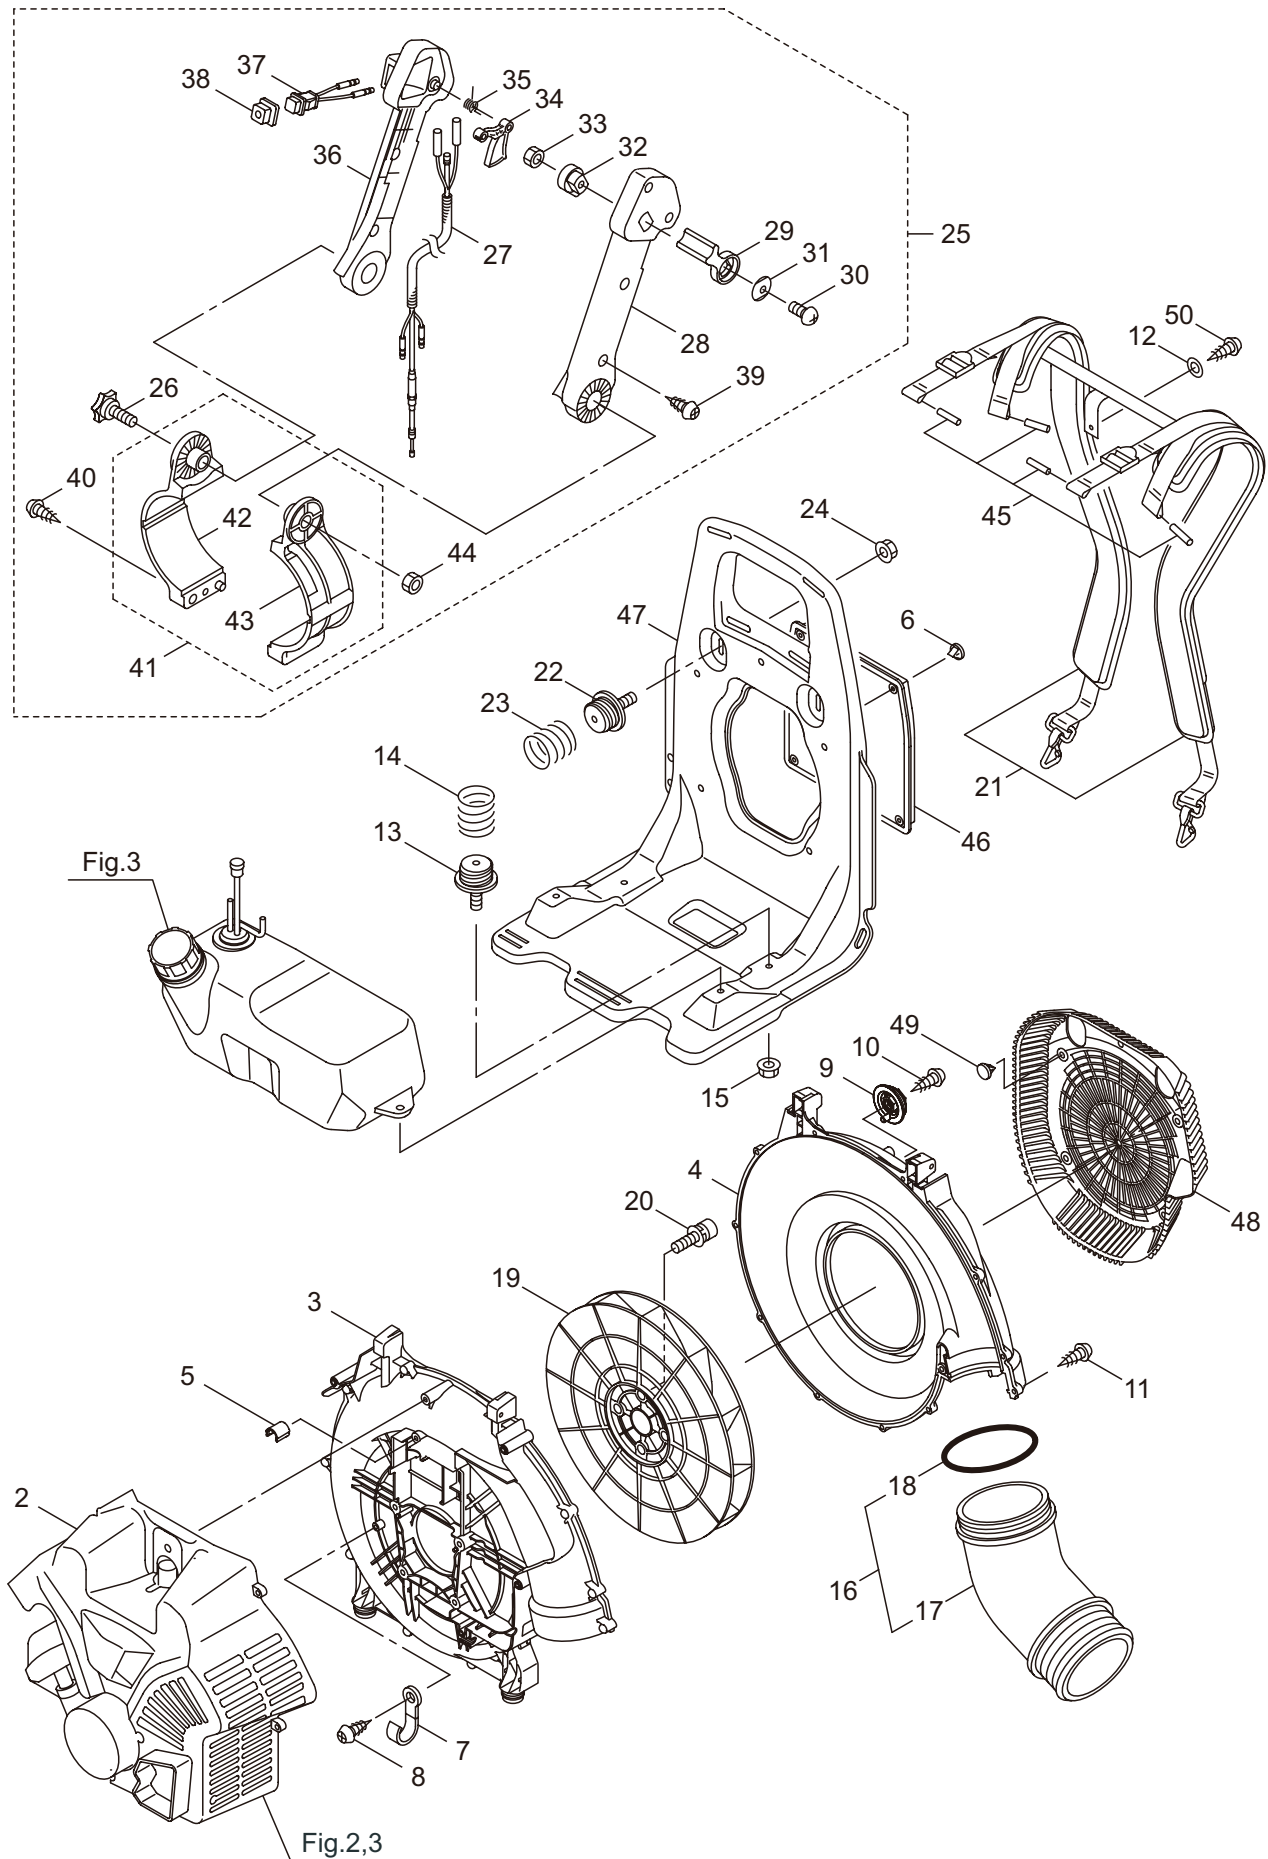

1. BL9000
FRAME & BLOWER

Ref. No.	Part No.	Part Name	Q'ty	Remarks
1-46	276460	Cushion Pad	1	
1-47	275898	Flame	1	
1-48	275900	Guard	1	
1-49	100749	Fastener	5	#7
1-50	086069	Tapping Screw	1	M6x12