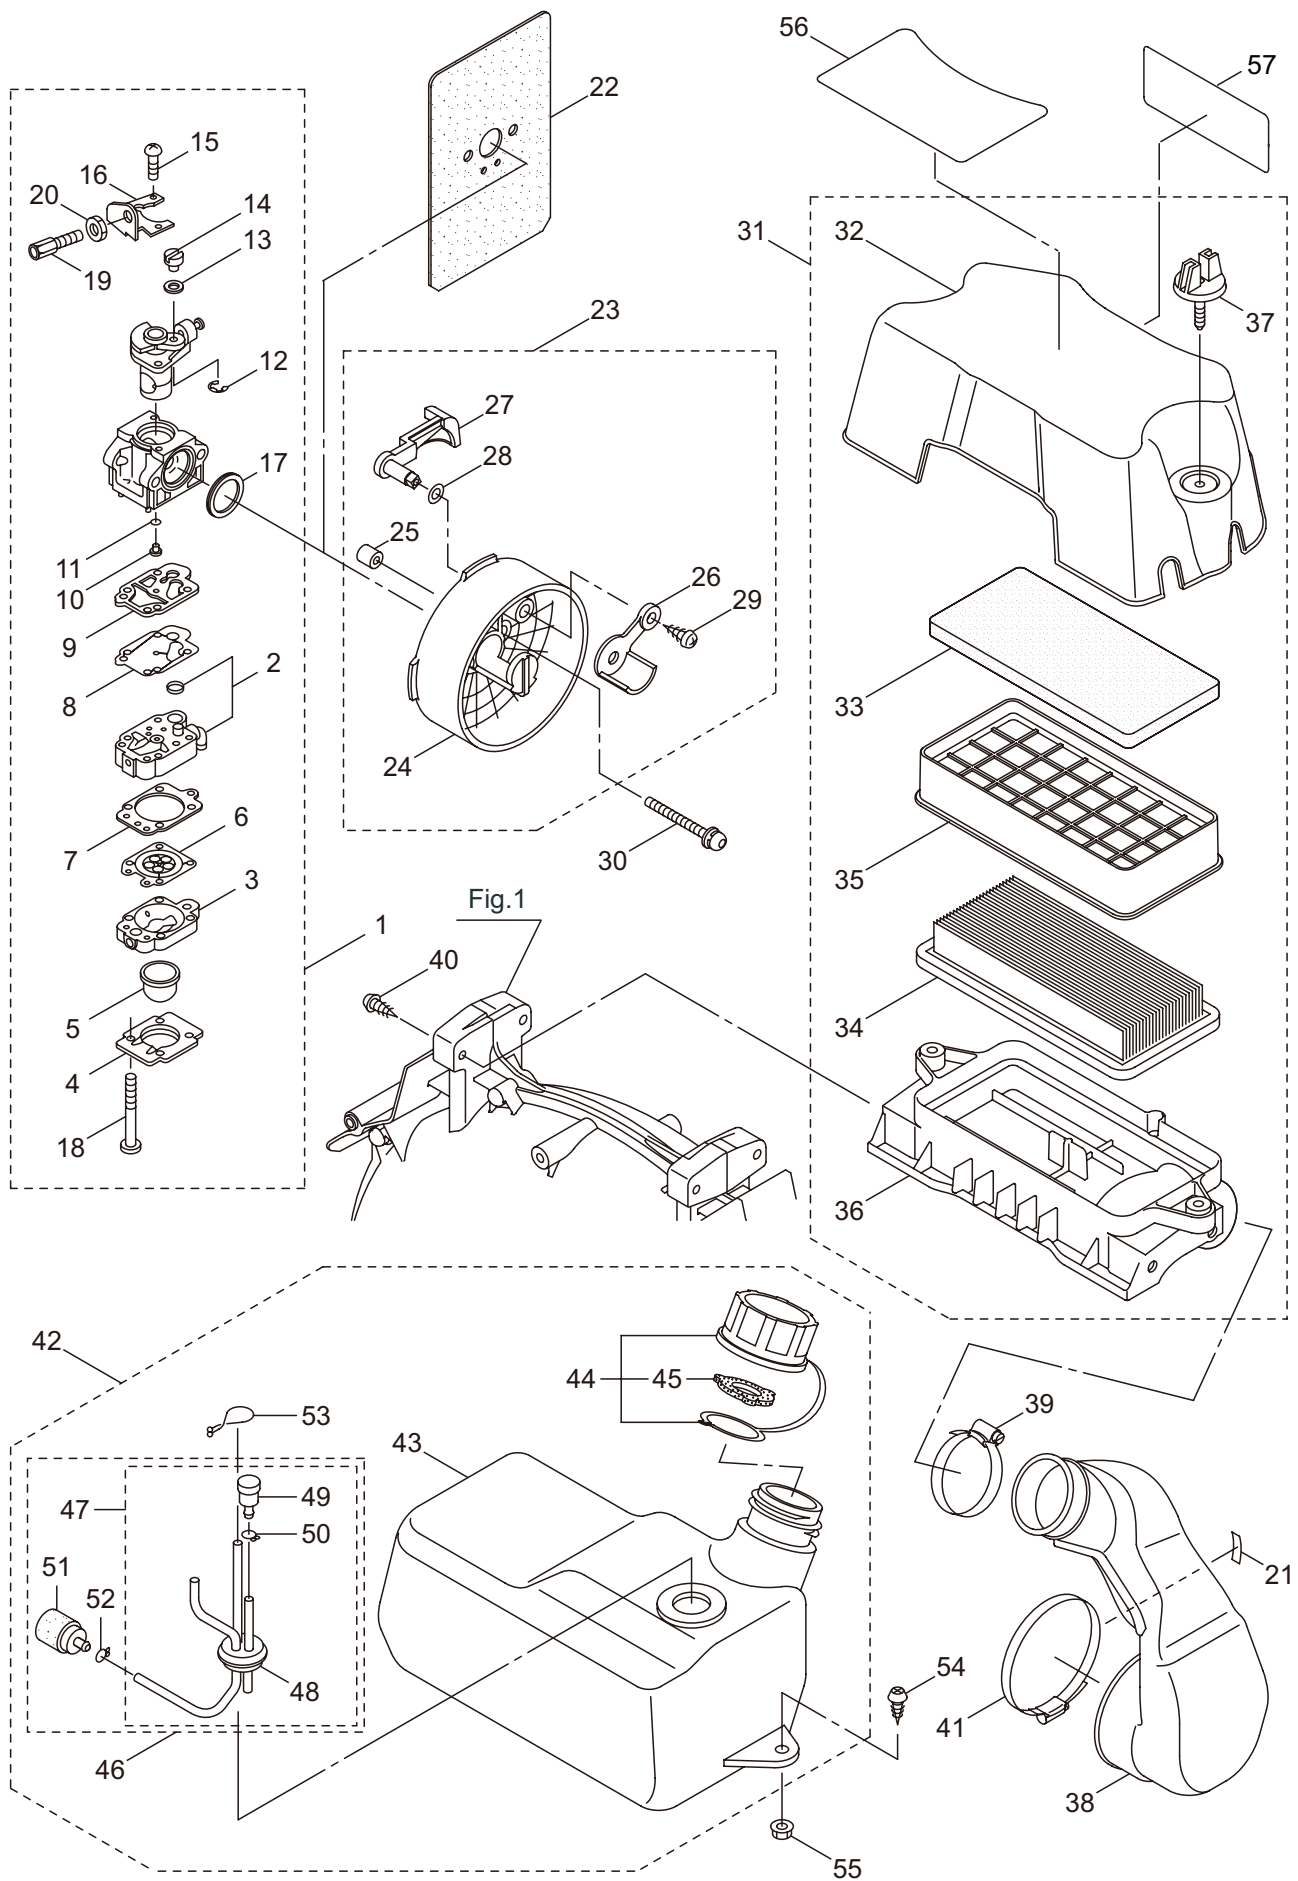

3. BL9000
ENGINE (CARBURETOR, FUEL TANK)

Ref. No.	Part No.	Part Name	Q'ty	Remarks
3-46	276092	Fuel Pipe Pick-up Ass'y	1	Incl.47-52
3-47	276355	Fuel Pipe Ass'y	1	Incl.48-50
3-48	268065	Grommet	1	
3-49	261590	Breather	1	
3-50	261117	Clip	1	
3-51	267328	Fuel Filter Ass'y	1	
3-52	261117	Clip	1	
3-53	131328	Clamp	1	
3-54	127221	Screw	2	M6x16
3-55	125277	Nut	2	
3-56	134383	Label	1	
3-57	134479	Label	1	BL9000