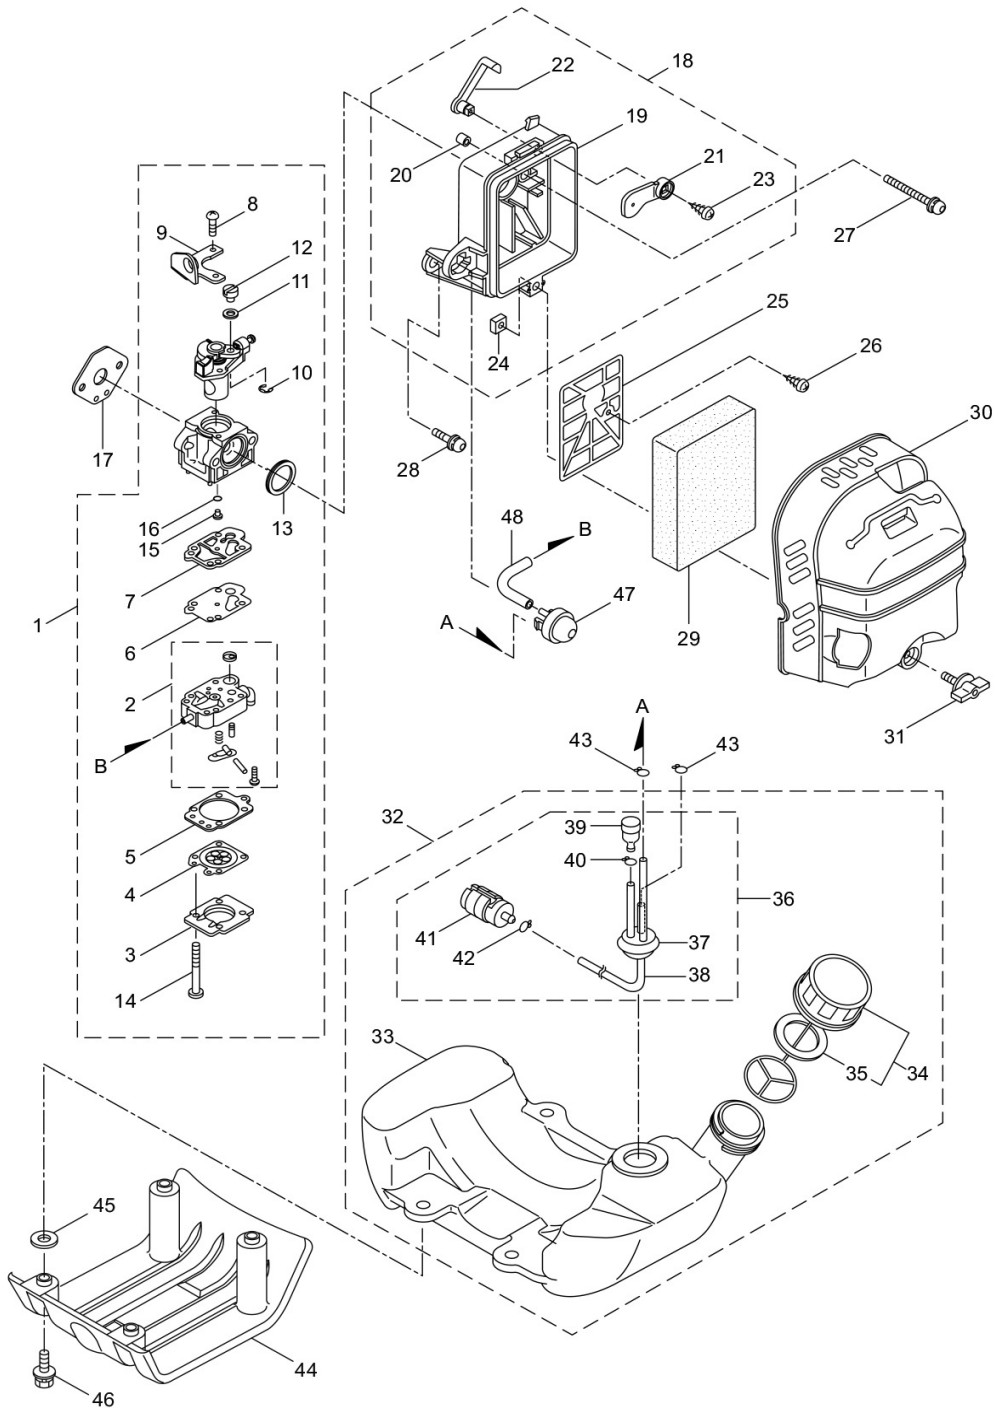

4. BCV5021
CARBURETOR, FUEL TANK

- 9 -

1

Status	Position	Parts Number	Parts Name	Unit Quantity	Set Unit Quantity	Remarks	Price	Maker code
	1	289479		1		Incl.2-16	0	
	2	283124	CARBURETOR BODY	1			1494	
	3	263726	COVER PLATE	1			123	
	4	283905	DIAPHRAGM METERRING	1			560	
	5	263727	GASKET	1			54	
	6	262994	DIAPHRAGM	1			212	
	7	282576	GASKET	1			116