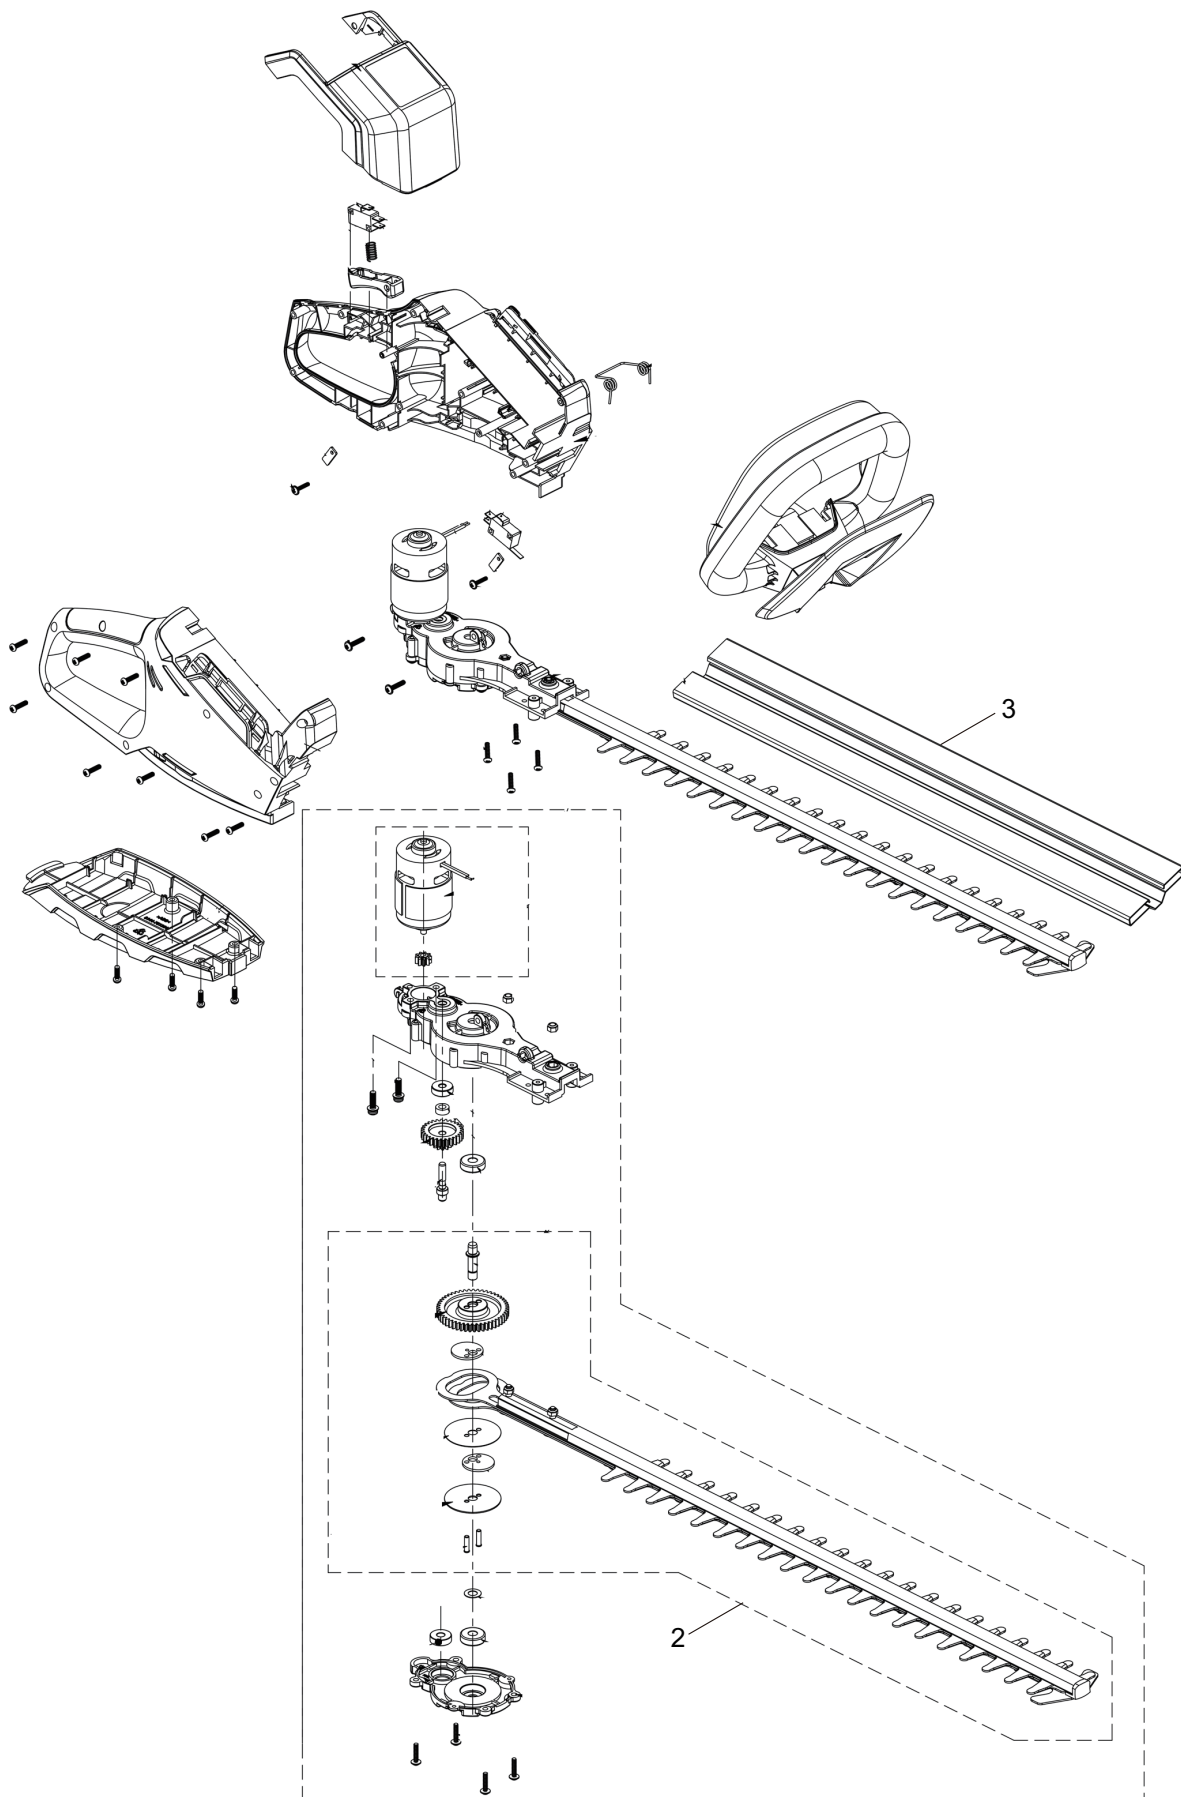

PARTS LIST

HT100B

CONTENTS

1. MAIN BODY	1 ~ 2
--------------------	-------

2018. 07.

P/N 524684

1. HT100B
MAIN BODY

Ref. No.	Part No.	Part Name	Q'ty	Remarks
1-1	391922	HT100B	1	
1-2	465838	Blade Ass'y	1	
1-3	465839	Blade Cover	1	