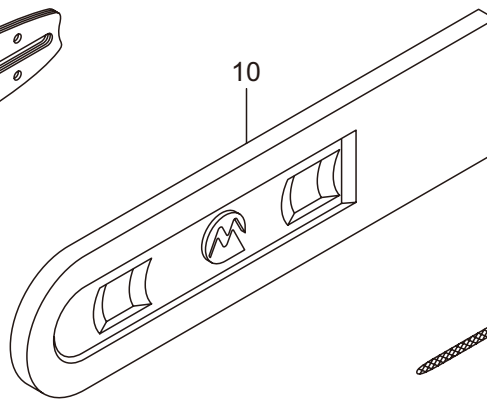

8. MCV3101S(14)-01
LABEL, ACCESSORIES

Ref. No.	Part No.	Part Name	Q'ty	Remarks
8-1	287256	Label	1	MARUYAMA
8-2	287255	Label	1	REVERSE
8-3	273031	Label	1	MCV3101S
8-4	287160	Label	1	E JUST
8-5	287394	Label	1	
8-6	287616	Label	1	
8-7	287161	Label	1	
8-8	286828	Guide Bar	1	
8-9	289538	Chain	1	
8-10	286840	Chain Cover	1	
8-11	285729	File	1	
8-12	285730	File Grip	1	
8-13	274909	Instruction Manual	1	GB/ES/PT
8-14	274910	Instruction Manual	1	FR/DE/IT
8-15	523849	Parts List	1	MCV3101S(14)-01
8-16	288652	Combi Box Spanner	1	13x19 L=190
8-17	285732	Screwdriver	1	
8-18	286865	Screwdriver	1	
8-19	272020	Label	1