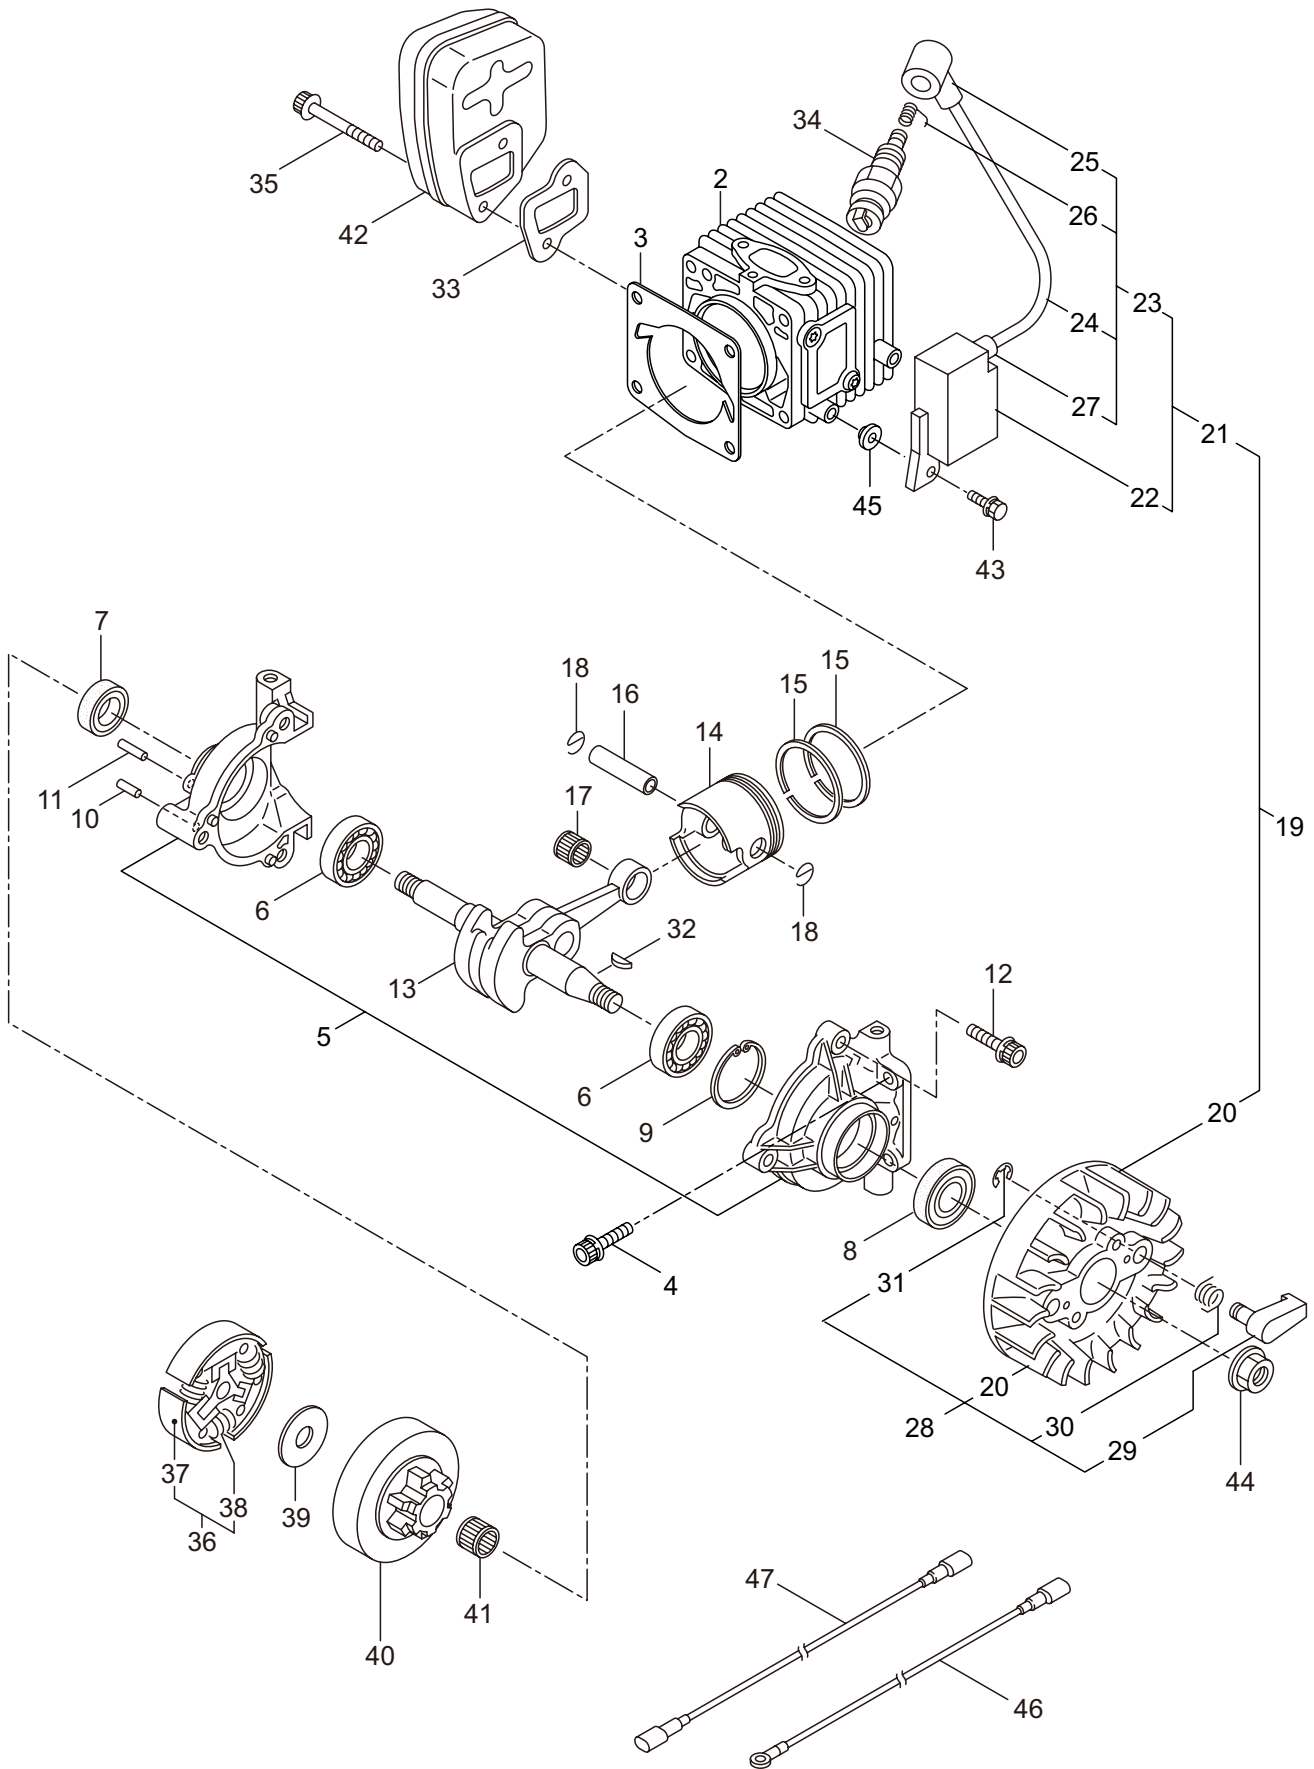

1. MCV3101S(14)-01
ENGINE

Ref. No.	Part No.	Part Name	Q'ty	Remarks
1-46	285648	Lead	1	
1-47	285649	Lead	1	

2. MCV3101S(14)-01
OIL PUMP

Ref. No.	Part No.	Part Name	Q'ty	Remarks
2-1	286811	Oil Pump Ass'y	1	Incl.2-10
2-2	285527	Pump Body	1	
2-3	285550	Wheel Gear	1	
2-4	286801	Washer	1	t0.5 6.5x9.8
2-5	014759	O-Ring	1	P6
2-6	285551	Spring	1	
2-7	285534	Pump Cap	1	
2-8	285630	Screw	1	M3x8
2-9	288185	Sleeve	1	6.6x4.2x6.1
2-10	286664	Screw	1	M4x23
2-11	285631	Screw	5	M4x16
2-12	285528	Grommet	1	
2-13	286303	Worm Gear	1	
2-14	276106	Bush	1	
2-15	286305	Bush	1	
2-16	286241	Washer	1	
2-17	285522	Oil Pipe A	1	
2-18	286802	Oil Pipe B Ass'y	1	Incl.19-25
2-19	285523	Oil Pipe B Ass'y	1	Incl.20,21
2-20	265725	Pipe	1	220L
2-21	261339	Grommet	1	
2-22	286818	Oil Filtr Ass'y	1	Incl.23-25
2-23	285524	Oil Filtr	1	
2-24	285525	Oil Filtr Body	1	
2-25	261117	Clip	1	
2-26	285598	Oil Pump Cover	1	
2-27	276107	Washer	1	