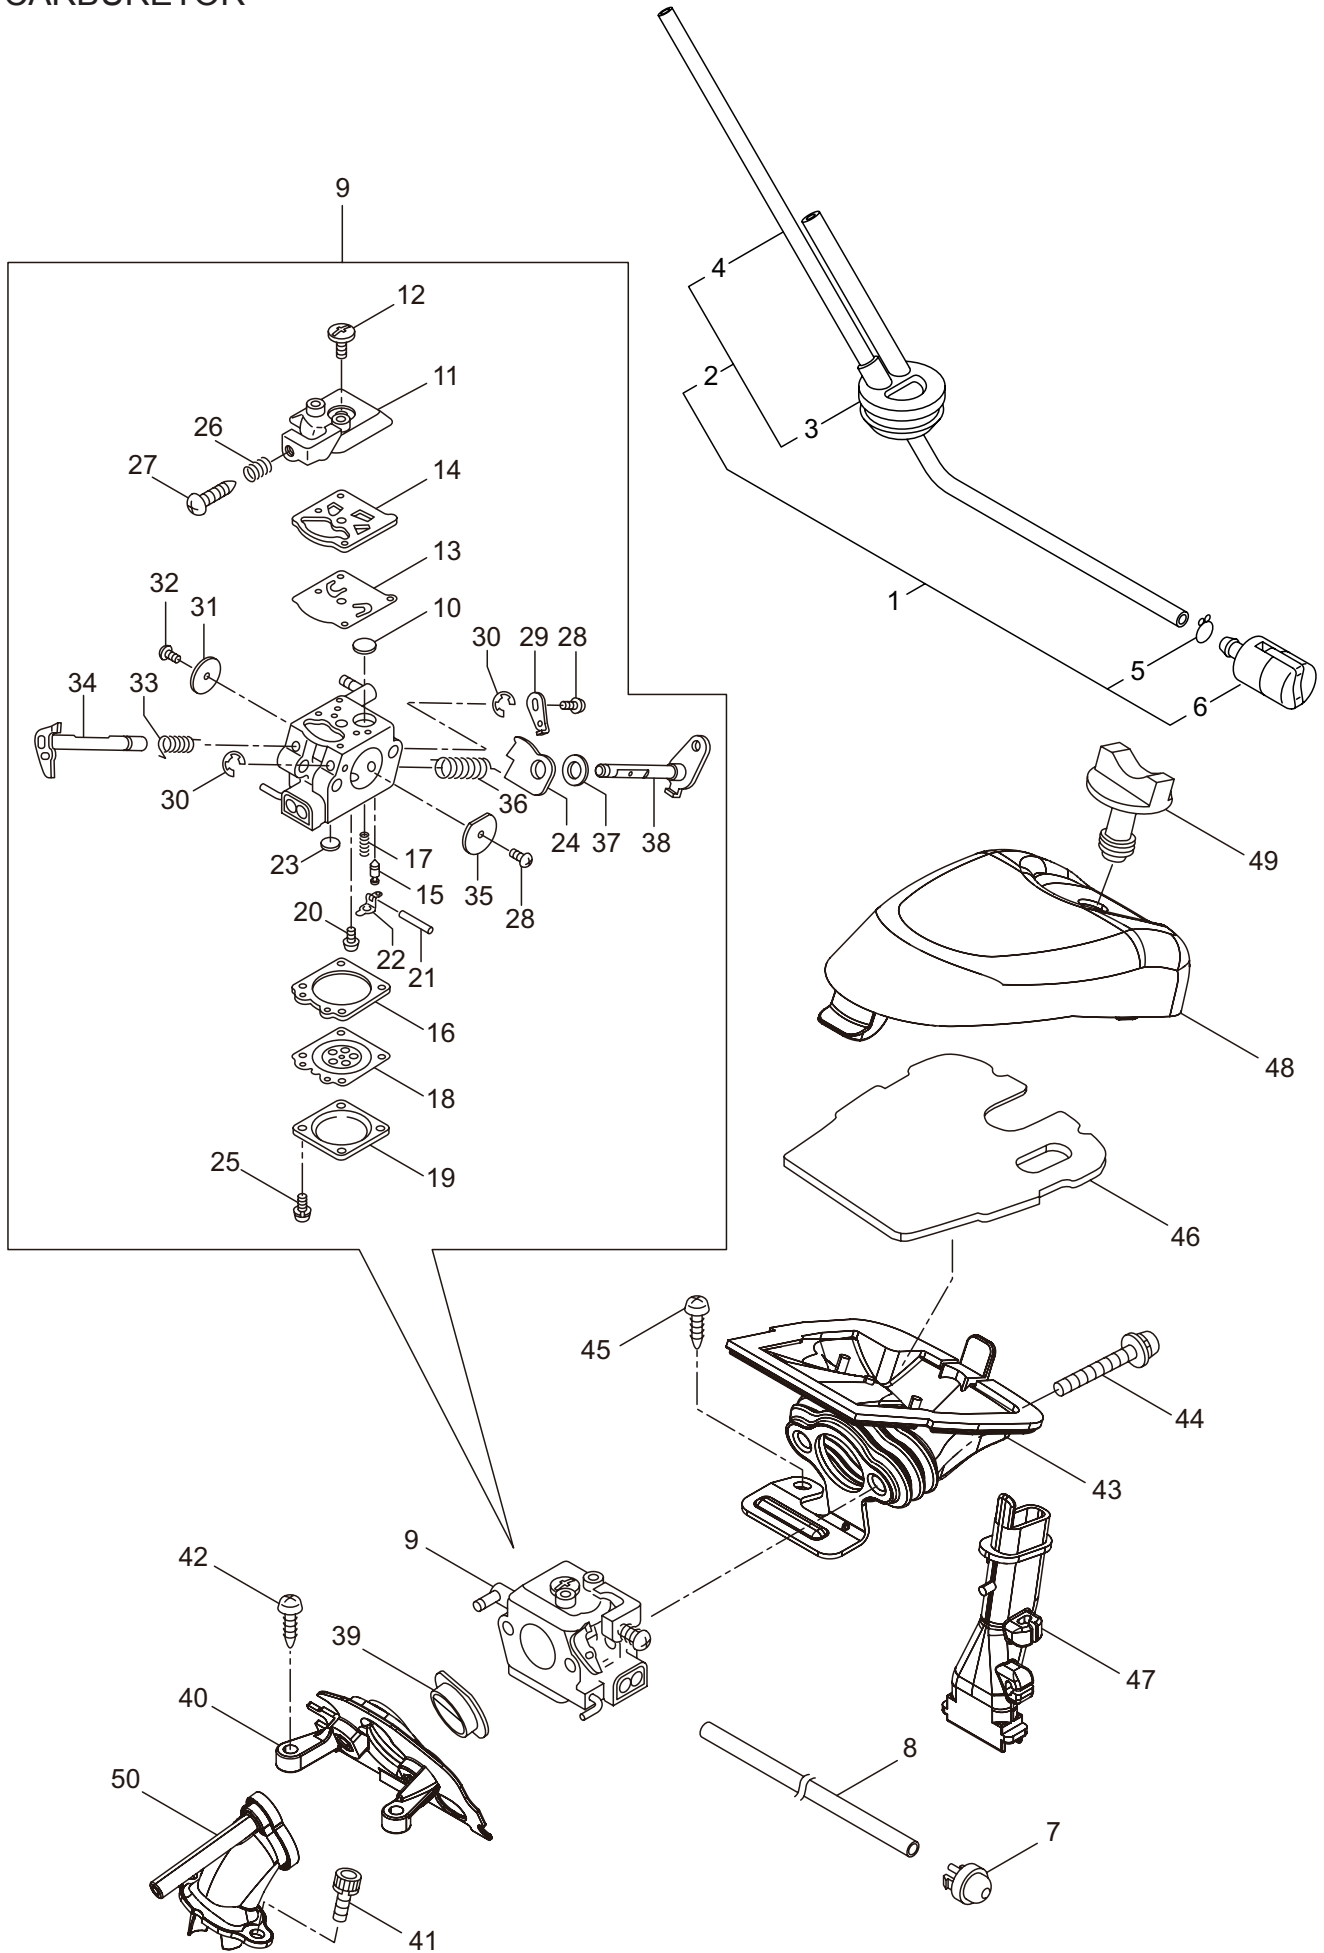

3. MCV3101S(14)-01
CARBURETOR

Ref. No.	Part No.	Part Name	Q'ty	Remarks
3-1	285488	Fuel Pipe Ass'y	1	Incl.2-6
3-2	285489	Pipe Ass'y	1	Incl.3,4
3-3	285490	Fuel Grommet	1	
3-4	285491	Fuel Pipe A	1	3x5x222L
3-5	261117	Clip	2	
3-6	286749	Filter Ass'y	1	
3-7	282299	Pump	1	
3-8	285492	Fuel Pipe B	1	2.4x5x145L
3-9	289500	Carburetor Ass'y	1	Incl.10-38
3-10	261872	Screen	1	
3-11	287168	Pump Cover	1	
3-12	287169	Screw	1	
3-13	287170	Diaphragm	1	
3-14	287171	Gasket	1	
3-15	262986	Needle Valve	1	
3-16	263727	Gasket	1	
3-17	287172	Spring	1	
3-18	283905	Diaphragm, Meterring	1	
3-19	263726	Cover Plate	1	
3-20	287173	Screw	1	
3-21	262989	Lever Pin	1	
3-22	262990	Lever	1	
3-23	287174	Plug	1	
3-24	287191	Lever	1	
3-25	287192	Screw	4	
3-26	287178	Spring	1	
3-27	287179	Idle Adjust Screw	1	
3-28	287180	Screw	2	
3-29	287181	Lever	1	
3-30	287182	Ring	2	
3-31	287183	Throttle Valve	1	
3-32	287184	Screw	1	
3-33	287185	Spring	1	
3-34	287186	Shaft	1	
3-35	287187	Choke Valve	1	
3-36	287188	Spring	1	
3-37	287189	Washer	1	
3-38	287190	Shaft	1	
3-39	288551	Ring	1	
3-40	285497	Plate	1	
3-41	285618	Bolt	2	M4x12
3-42	285631	Screw	2	M4x16
3-43	285505	Boots Comp.	1	
3-44	285633	Screw	2	M5x45
3-45	285631	Screw	1	M4x16