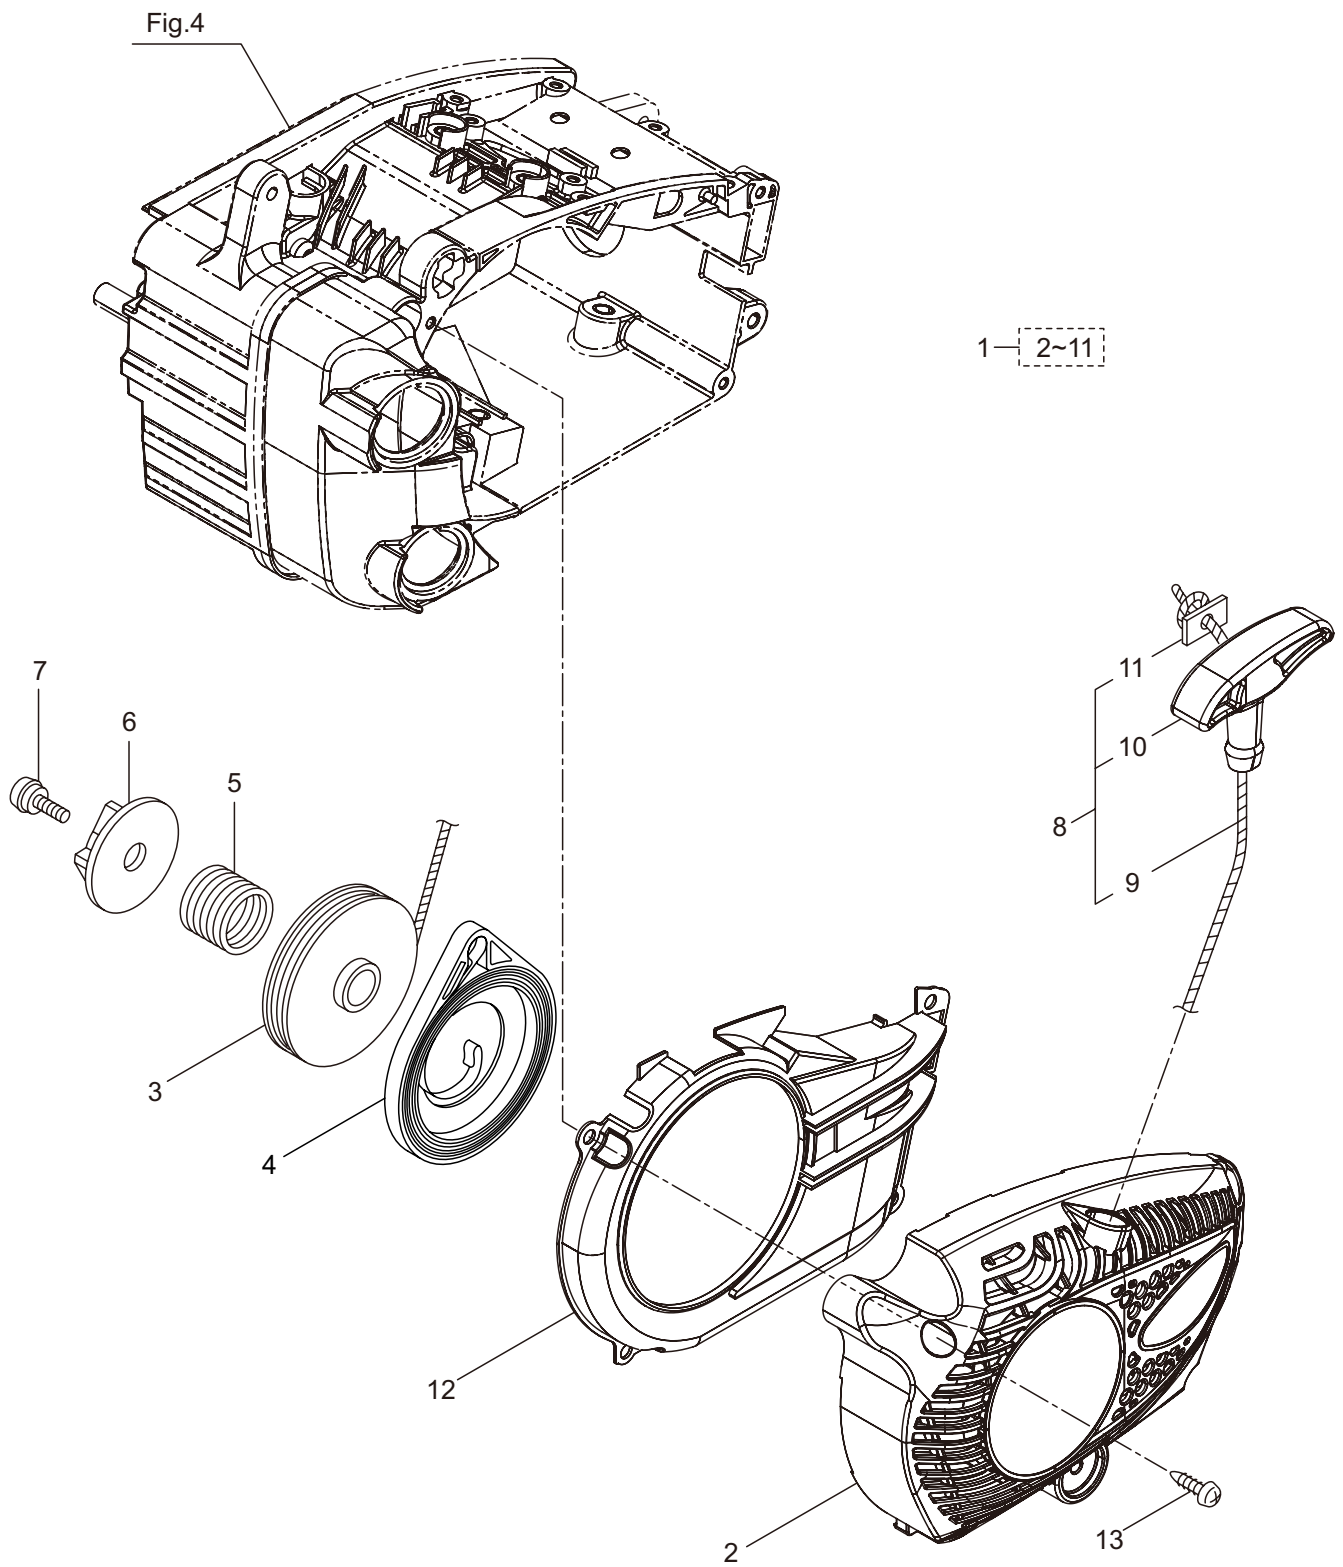

5. MCV3101S(14)-01
RECOIL STARTER

Ref. No.	Part No.	Part Name	Q'ty	Remarks
5-1	285577	Recoil Starter Ass'y	1	Incl.2-11
5-2	285695	Starter Case Comp.	1	
5-3	283274	Reel	1	
5-4	283275	Spring Ass'y	1	
5-5	283276	Damper Spring	1	
5-6	285597	Cam Plate	1	
5-7	267213	Screw	1	
5-8	285697	Rope Ass'y	1	Incl.9-11
5-9	283279	Starter Rope	1	
5-10	285581	Starter Knob	1	
5-11	283281	Rope Stopper	1	
5-12	285548	Fan Cover	1	
5-13	285631	Screw	4	M4x16