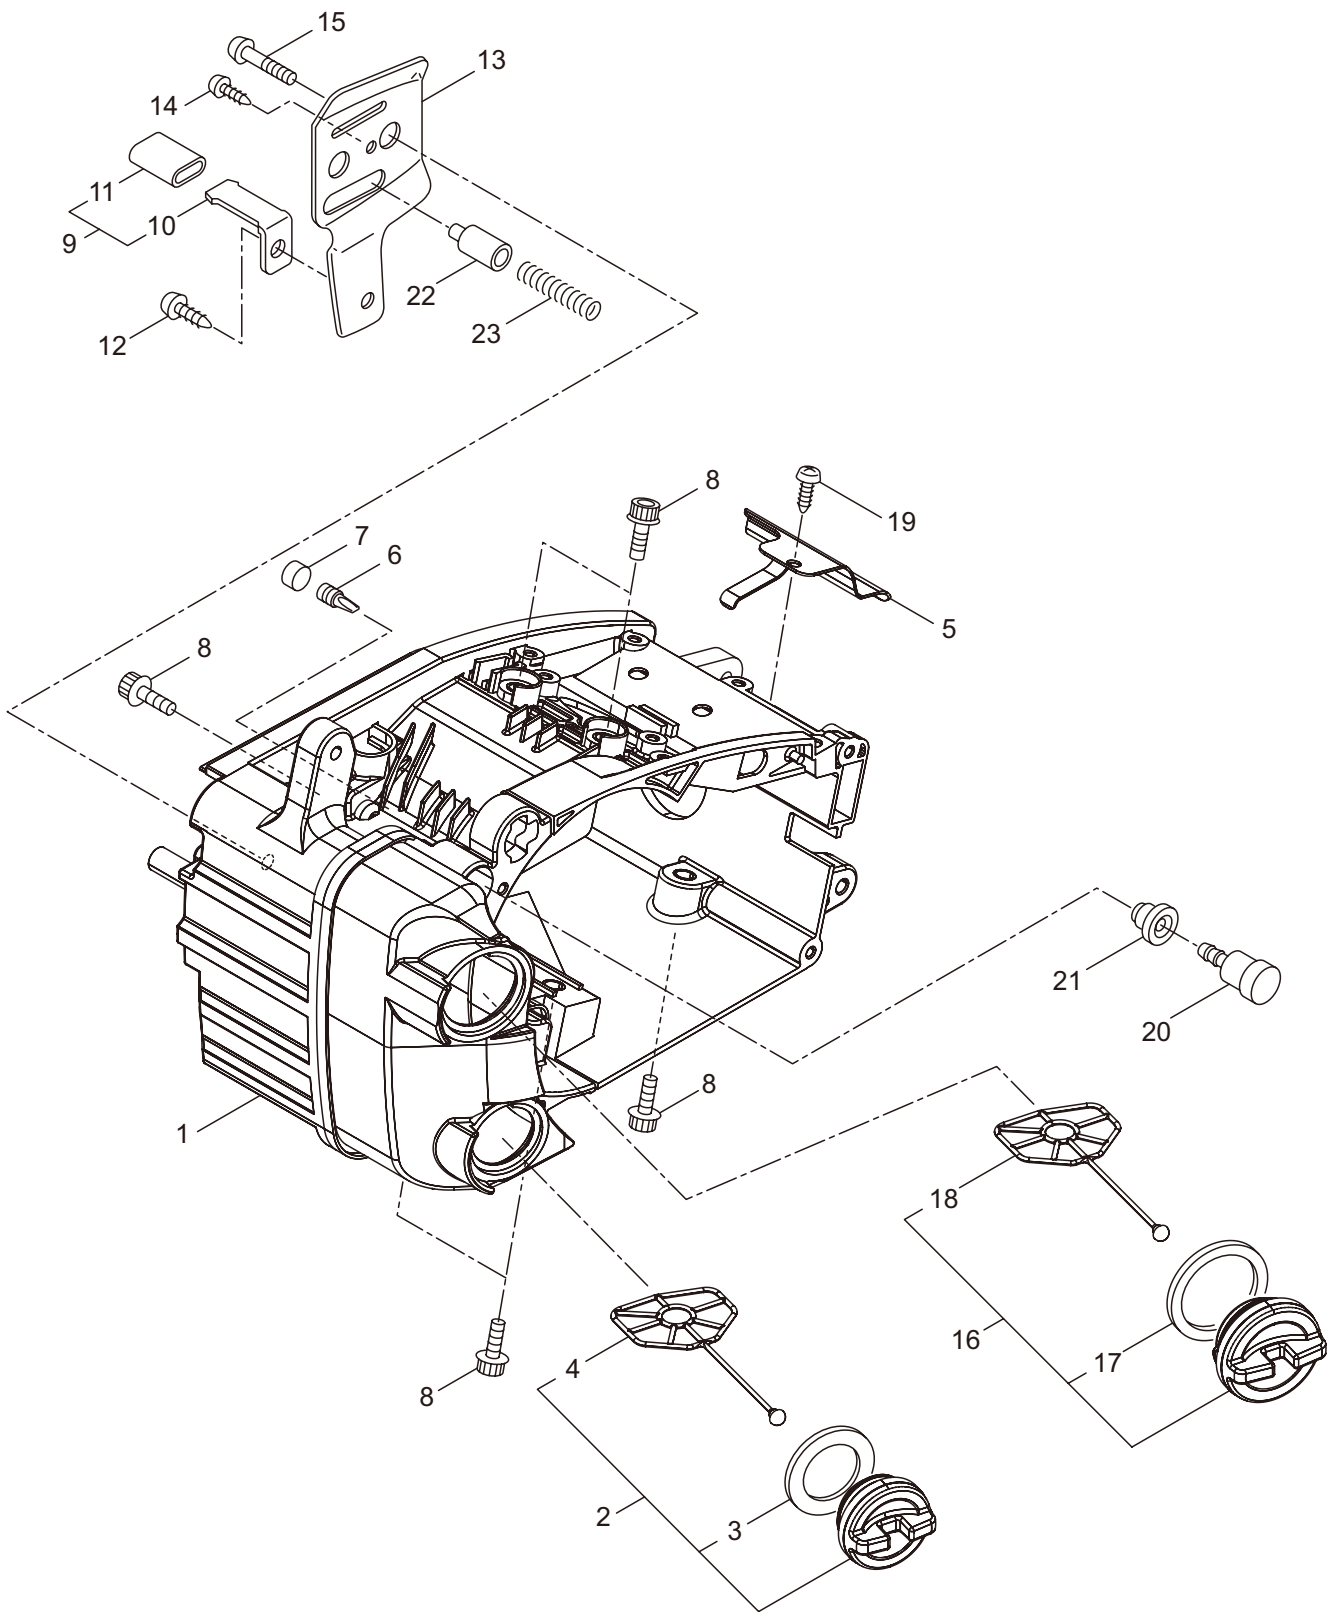

4. MCV3101S(14)-01 ENGINE CASE

Ref. No.	Part No.	Part Name	Q'ty	Remarks
4-1	285703	Engine Case Ass'y	1	
4-2	285501	Oil Cap Ass'y	1	Incl.3,4
4-3	285503	Packing	1	
4-4	285504	Holder	1	
4-5	287667	Protector	1	
4-6	285574	Breather	1	
4-7	285526	Element	1	
4-8	285632	Bolt	6	M5x16
4-9	286803	Chain Catcher Ass'y	1	Incl.10,11
4-10	285583	Chain Catcher	1	
4-11	285585	Tube	1	7x10.5x18L
4-12	285634	Screw	1	M5x14
4-13	285531	Guide Plate L	1	
4-14	285627	Screw	1	M3x8
4-15	286804	Screw	1	M5x20x8
4-16	286051	Fuel Cap Ass'y	1	Incl.17,18
4-17	286063	Packing	1	
4-18	285504	Holder	1	
4-19	285635	Screw	1	M4x14
4-20	285832	Breather Ass'y	1	
4-21	285573	Breather Grommet	1	
4-22	285628	Cap	1	
4-23	285629	Spring	1