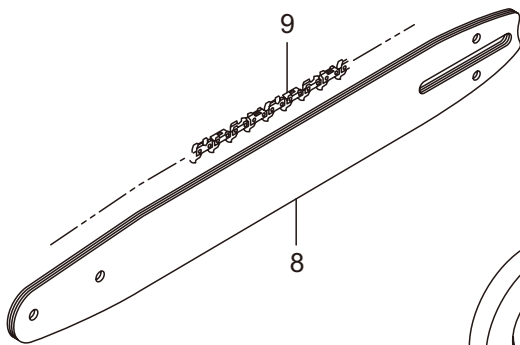

8. MCV3101S(14)-01
LABEL, ACCESSORIES

Ref. No.	Part No.	Part Name	Q'ty	Remarks
8-1	287256	Label	1	MARUYAMA
8-2	287255	Label	1	REVERSE
8-3	273031	Label	1	MCV3101S
8-4	287160	Label	1	E JUST
8-5	287394	Label	1	
8-6	287616	Label	1	
8-7	287161	Label	1	
8-8	286828	Guide Bar	1	
8-9	289538	Chain	1	
8-10	286840	Chain Cover	1	
8-11	285729	File	1	
8-12	285730	File Grip	1	
8-13	274909	Instruction Manual	1	GB/ES/PT
8-14	274910	Instruction Manual	1	FR/DE/IT
8-15	523849	Parts List	1	MCV3101S(14)-01
8-16	288652	Combi Box Spanner	1	13x19 L=190
8-17	285732	Screwdriver	1	
8-18	286865	Screwdriver	1	
8-19	272020	Label	1