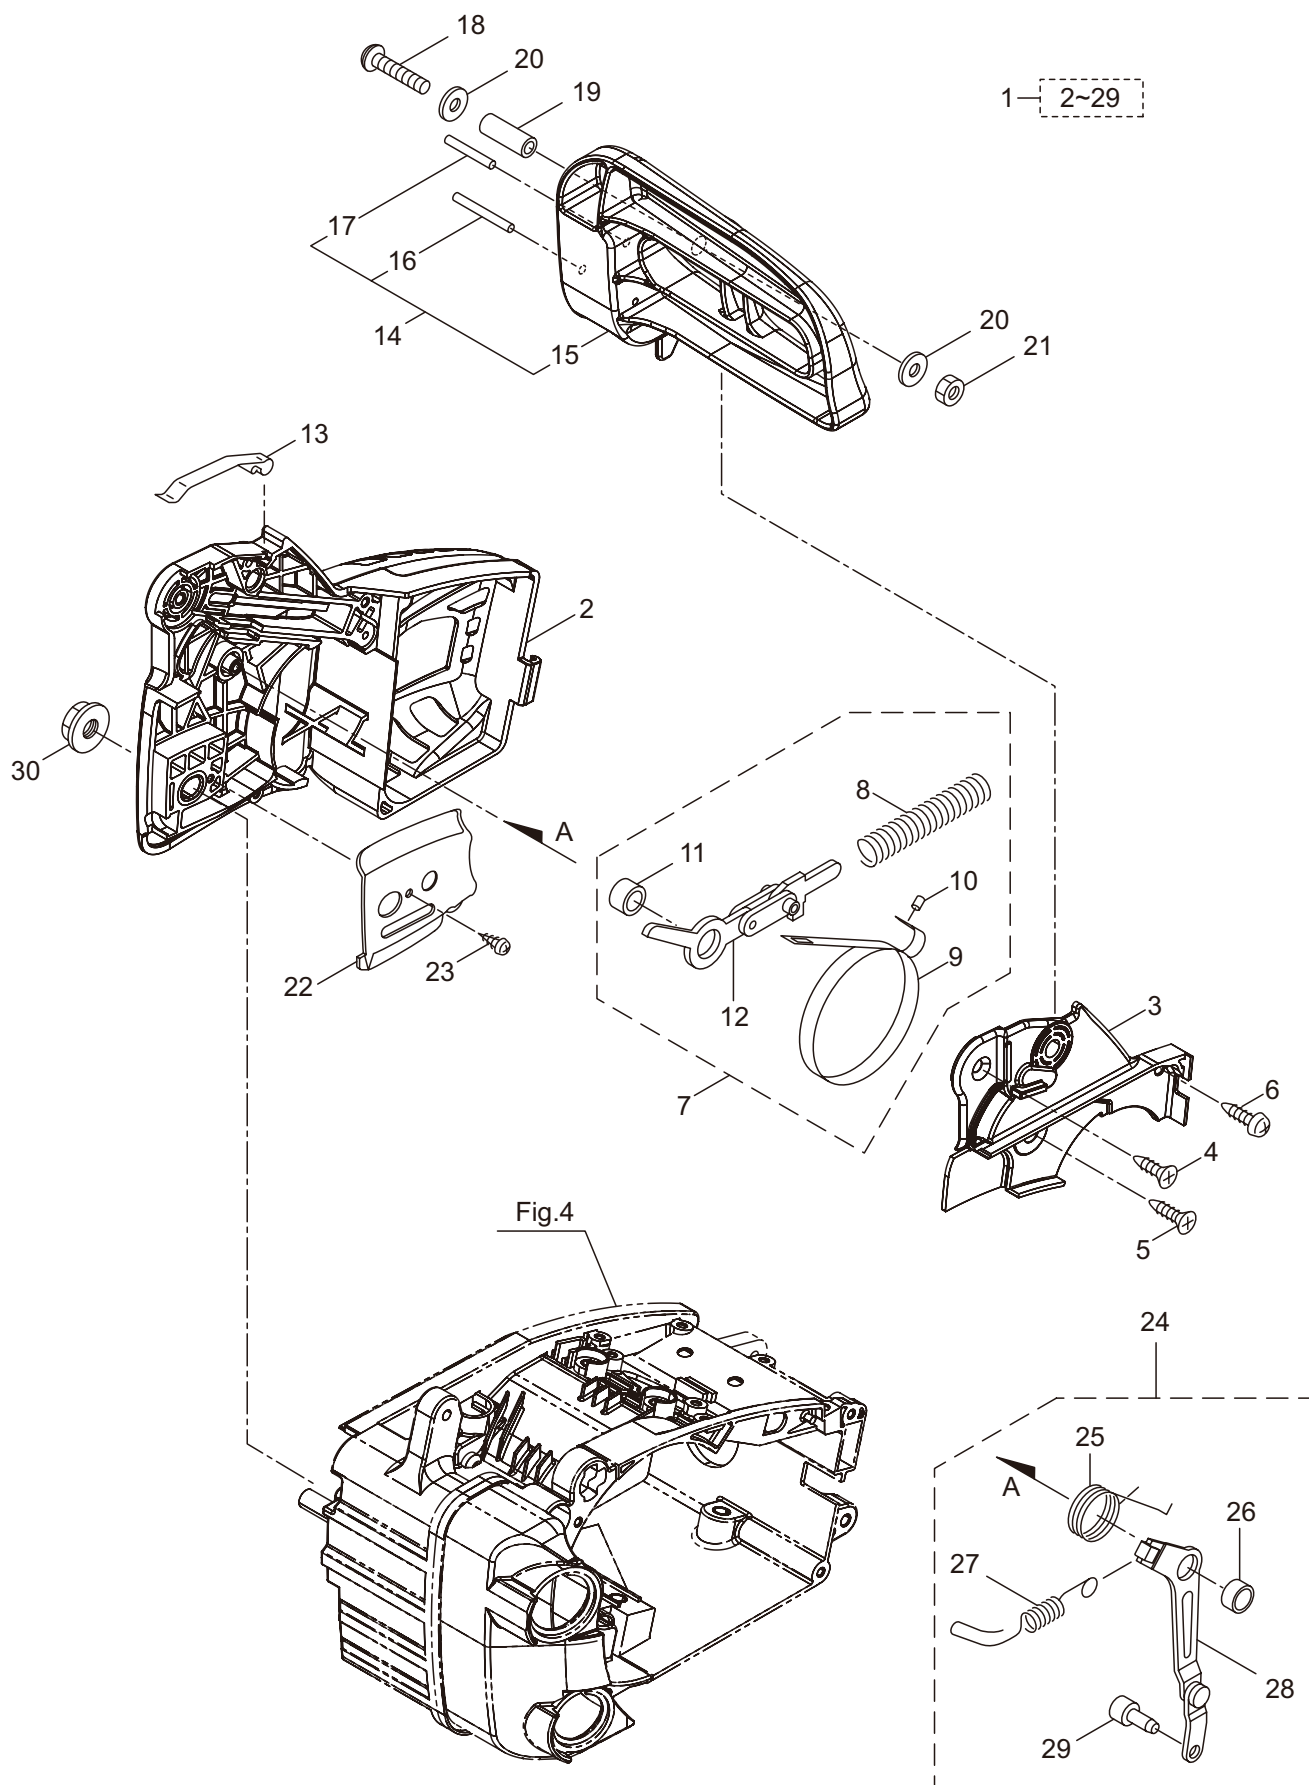

7. MCV3101S(14)-01
CHAIN CASE

Ref. No.	Part No.	Part Name	Q'ty	Remarks
7-1	287389	Chain Case Ass'y	1	Incl.2-29
7-2	285576	Chain Case	1	
7-3	285622	Side Cover	1	
7-4	285637	Screw	1	M5x12
7-5	285639	Screw	1	M4x14
7-6	285644	Screw	1	M4x12
7-7	286823	Brake Ass'y	1	Incl.8-12
7-8	285605	Spring	1	
7-9	285572	Band	1	
7-10	285560	Pin	1	3x9.8
7-11	285606	Collar	1	8.2x12x7.2L
7-12	285570	Lever Comp.	1	
7-13	285595	Return Spring	1	
7-14	286054	Front Guard Comp.	1	Incl.15-17
7-15	286000	Front Guard	1	
7-16	285563	Pin	1	3x29.8
7-17	286048	Pin	1	3x23.8L
7-18	285638	Screw	1	M5x30
7-19	285607	Collar	1	5.2x7.5x22.5L
7-20	286045	Washer	2	5.3x15x1.2
7-21	285640	Nut	1	M5x0.8
7-22	285532	Guide Plate R	1	
7-23	285627	Screw	2	M3x8
7-24	286034	Tensioner Ass'y	1	Incl.25-29
7-25	285596	Spring	1	
7-26	285608	Collar	1	7.4x10x5.5L
7-27	289726	Spring	1	
7-28	285609	Link Comp.	1	
7-29	285614	Boss	1	
7-30	283041	Nut	1	M8