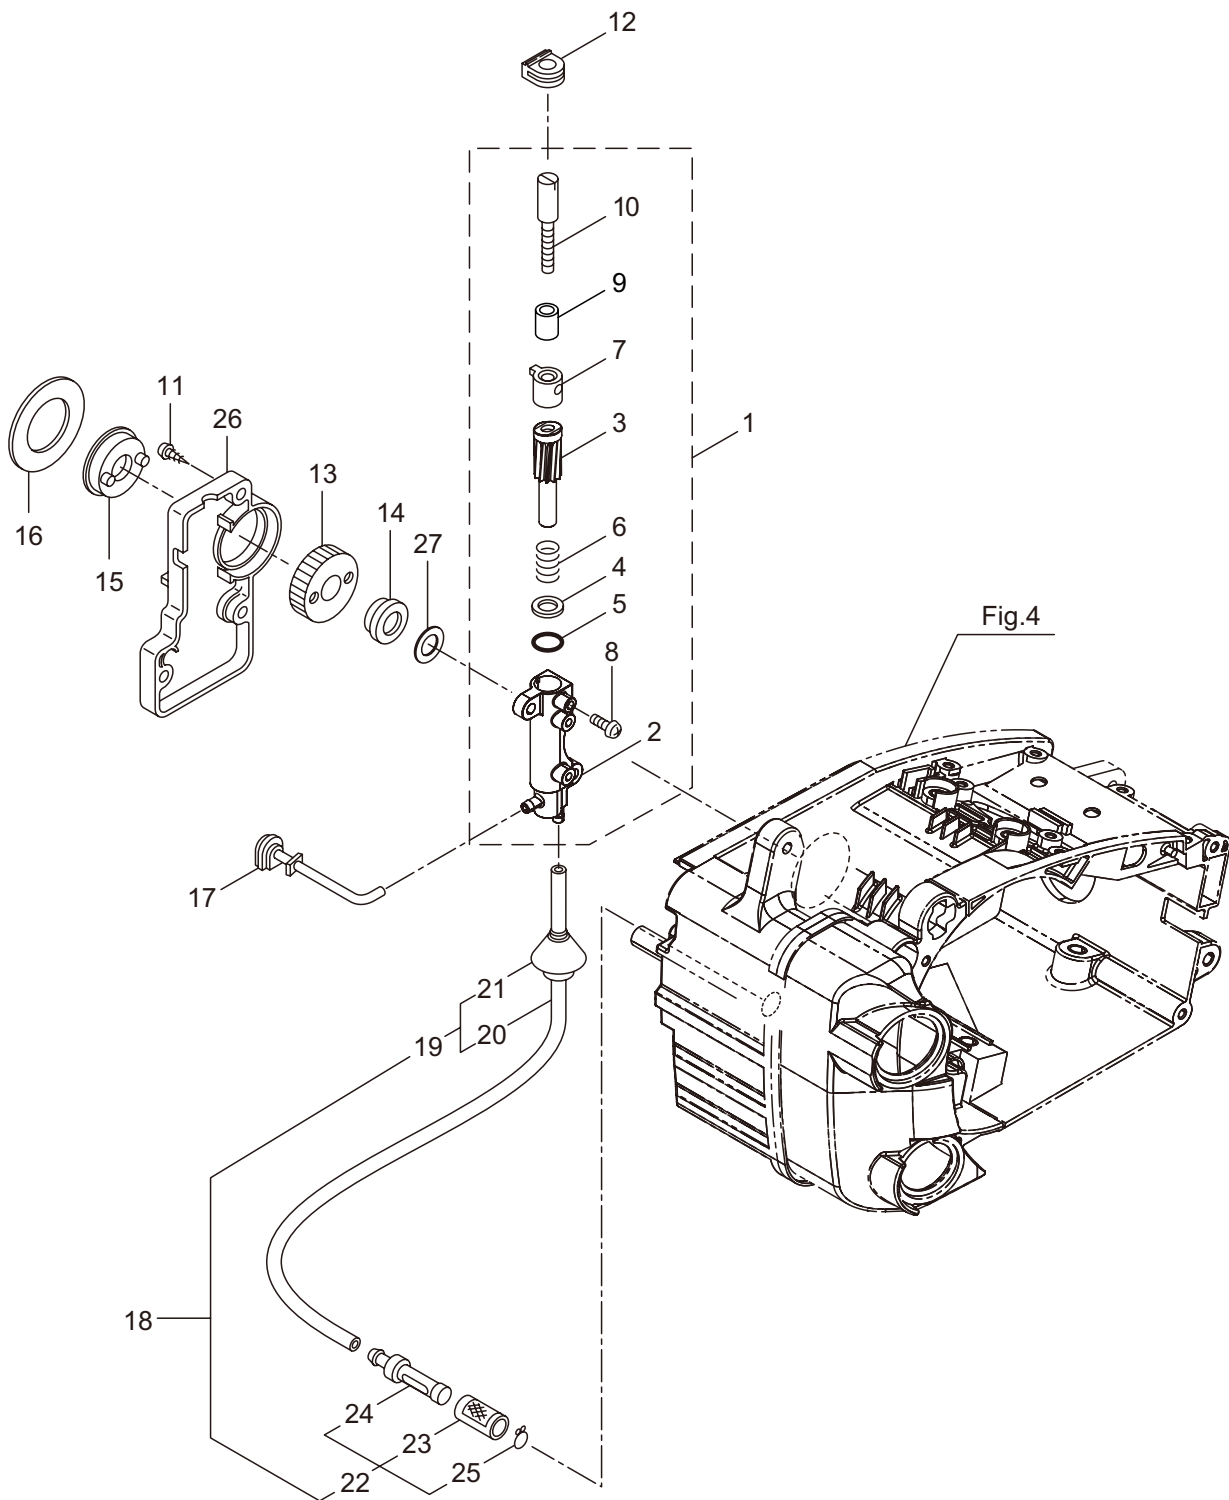

1. MCV3101S(14)-01
ENGINE

Ref. No.	Part No.	Part Name	Q'ty	Remarks
1-46	285648	Lead	1	
1-47	285649	Lead	1	

2. MCV3101S(14)-01
OIL PUMP

Ref. No.	Part No.	Part Name	Q'ty	Remarks
2-1	286811	Oil Pump Ass'y	1	Incl.2-10
2-2	285527	Pump Body	1	
2-3	285550	Wheel Gear	1	
2-4	286801	Washer	1	t0.5 6.5x9.8
2-5	014759	O-Ring	1	P6
2-6	285551	Spring	1	
2-7	285534	Pump Cap	1	
2-8	285630	Screw	1	M3x8
2-9	288185	Sleeve	1	6.6x4.2x6.1
2-10	286664	Screw	1	M4x23
2-11	285631	Screw	5	M4x16
2-12	285528	Grommet	1	
2-13	286303	Worm Gear	1	
2-14	276106	Bush	1	
2-15	286305	Bush	1	
2-16	286241	Washer	1	
2-17	285522	Oil Pipe A	1	
2-18	286802	Oil Pipe B Ass'y	1	Incl.19-25
2-19	285523	Oil Pipe B Ass'y	1	Incl.20,21
2-20	265725	Pipe	1	220L
2-21	261339	Grommet	1	
2-22	286818	Oil Filtr Ass'y	1	Incl.23-25
2-23	285524	Oil Filtr	1	
2-24	285525	Oil Filtr Body	1	
2-25	261117	Clip	1	
2-26	285598	Oil Pump Cover	1	
2-27	276107	Washer	1	