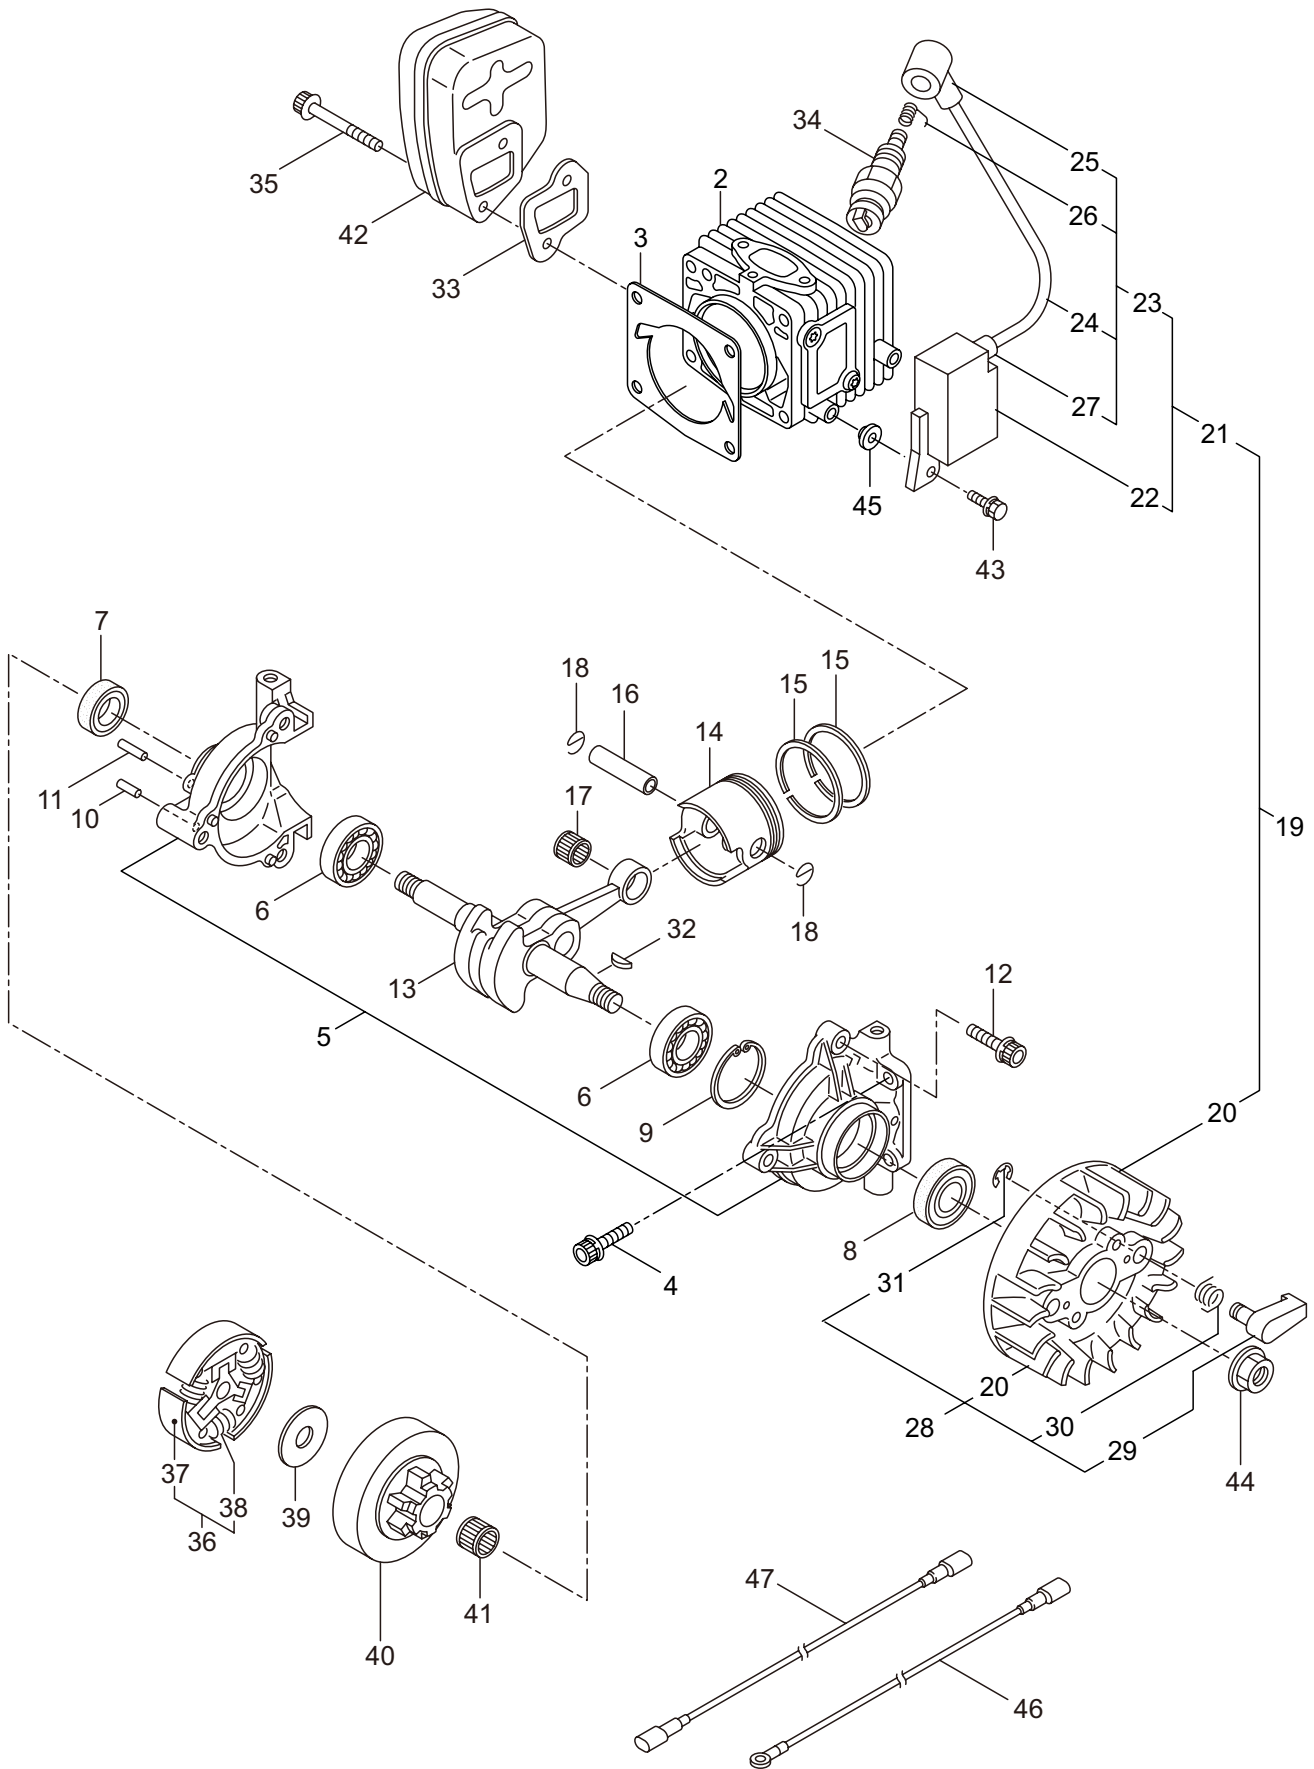

1. MCV3101S(14)-01
ENGINE

Ref. No.	Part No.	Part Name	Q'ty	Remarks
1-1	362844	MCV3101S(14)-01	1	
1-2	288931	Cylinder	1	
1-3	289341	Gasket	1	
1-4	261250	Cap Screw	4	M5x20
1-5	288846	Crankcase	1	
1-6	285521	Bearing	2	
1-7	285626	Oil Seal	1	
1-8	261492	Oil Seal	1	ISCD12287
1-9	055185	Snap Ring	1	#28
1-10	285560	Pin	1	3x9.8
1-11	285529	Pin	1	3x13.8
1-12	261232	Cap Screw	3	M5x20
1-13	285599	Crankshaft Comp.	1	
1-14	273265	Piston	1	
1-15	285590	Piston Ring	2	P111
1-16	285591	Piston Pin	1	
1-17	261037	Bearing,Needle	1	KBK8x11x11.8x1
1-18	261576	Clip,Piston	2	
1-19	289489	Magneto Ass'y	1	Incl.20-27
1-20	285555	Magneto Rotor	1	
1-21	289548	Ignition Coil Ass'y	1	Incl.22-27
1-22	289650	Coil	1	
1-23	286096	Cord Ass'y	1	Incl.24-27
1-24	286097	Cord	1	
1-25	261074	Plug Boot	1	
1-26	261075	Connector	1	
1-27	261072	Cap	1	
1-28	288365	Rotor Ass'y	1	Incl.20,29-31
1-29	285553	Starter Pawl	2	
1-30	285552	Spring	2	
1-31	020299	E-Ring	2	#4
1-32	261076	Woodruff Key	1	3x10
1-33	285472	Gasket	1	
1-34	288264	Spark Plug	1	NGK BPMR8Y
1-35	264223	Cap Screw	2	M5x40
1-36	285535	Clutch Ass'y	1	Incl.37,38
1-37	285655	Clutch Shoe	3	
1-38	285656	Spring	3	
1-39	285537	Washer	1	8x26xt2
1-40	286238	Clutch Drum	1	
1-41	285624	Needle Bearing	1	10x13x13
1-42	276332	Muffler Ass'y	1	
1-43	281211	Cap Screw	2	M4x20
1-44	261417	Nut,Rotor	1	M8
1-45	289481	Spacer	2