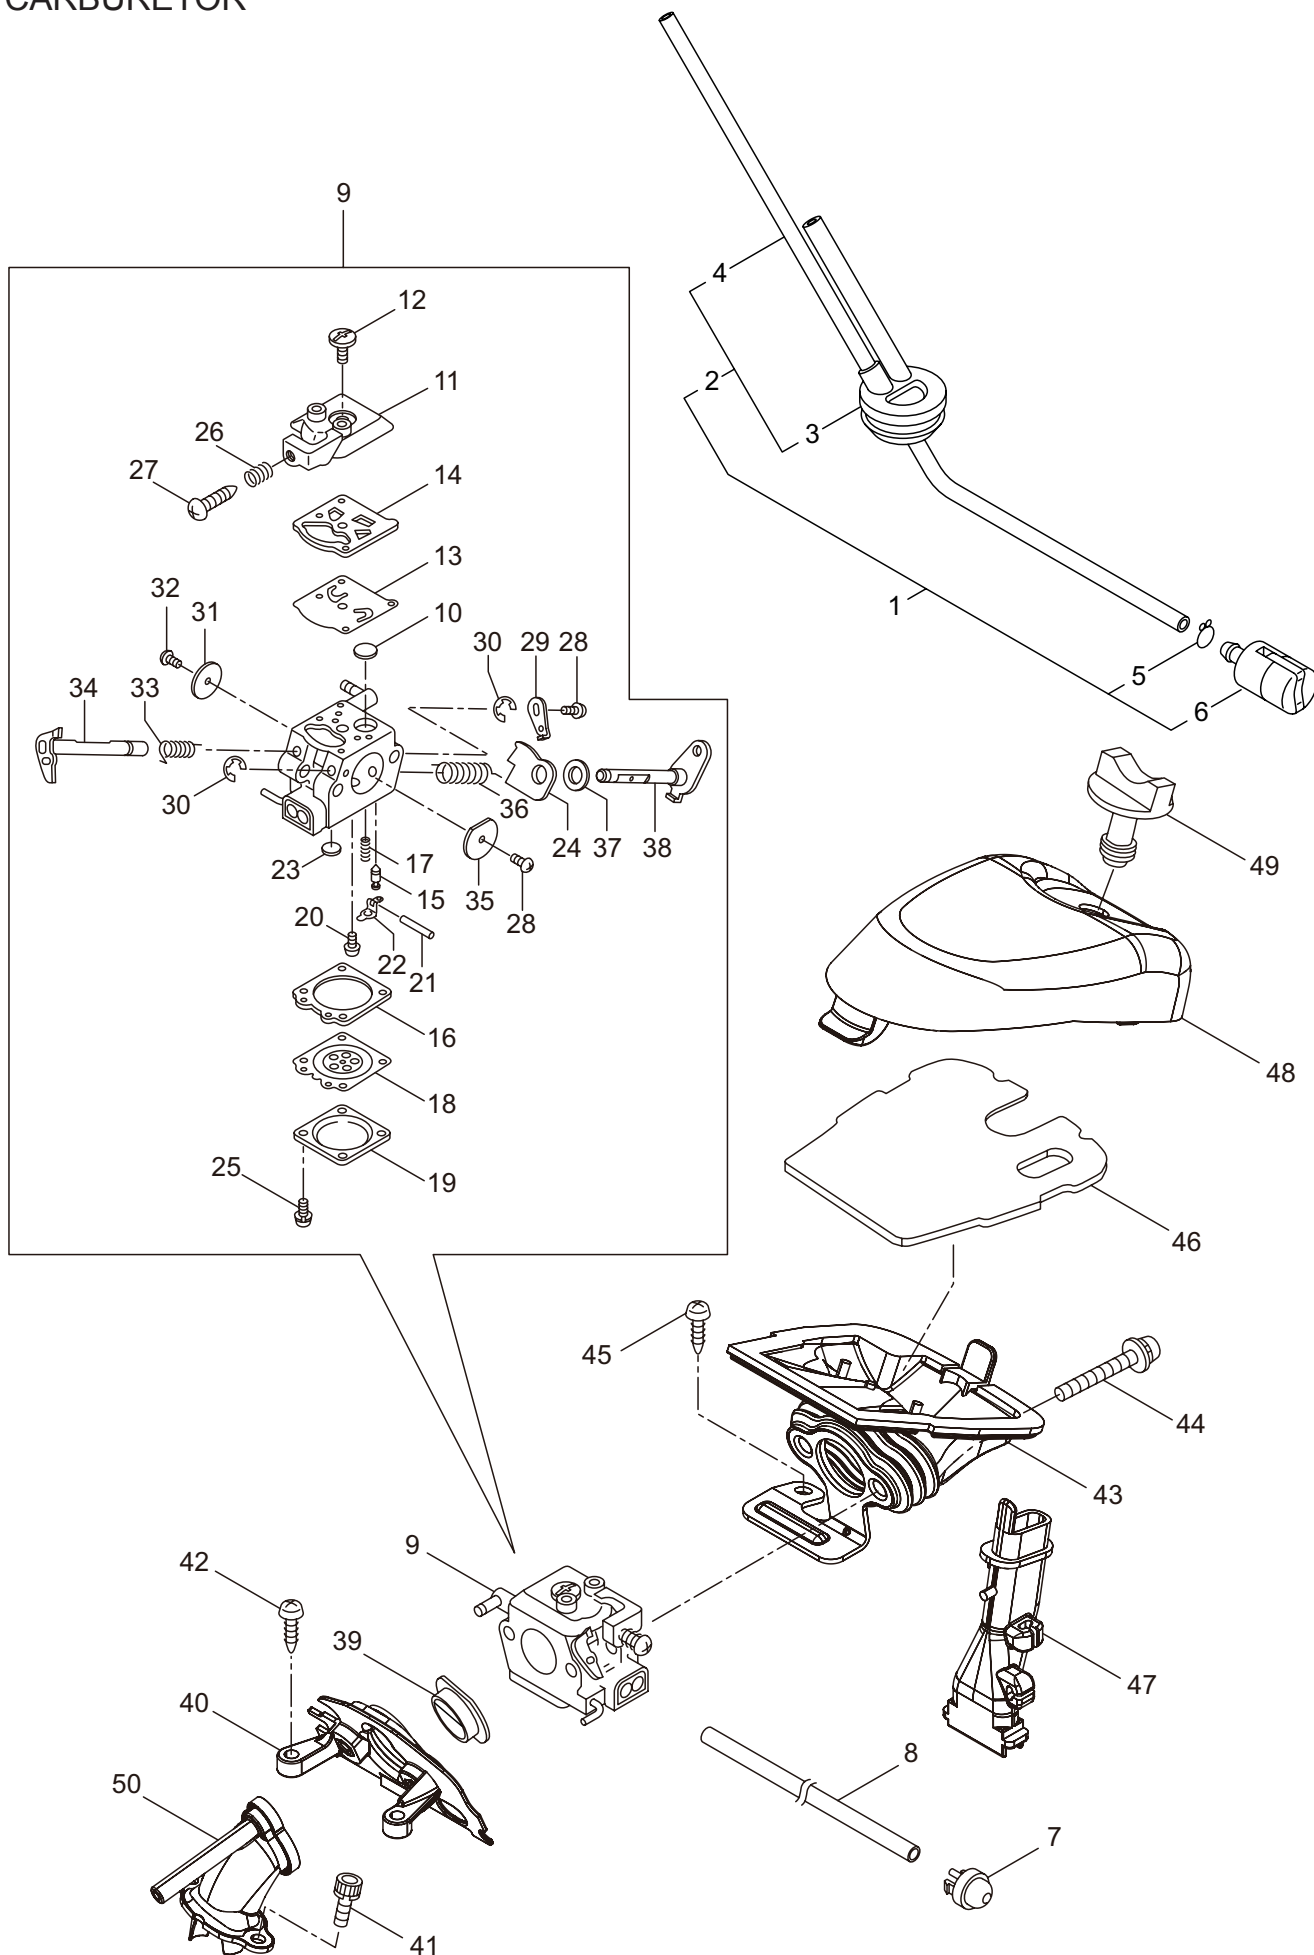

3. MCV3101S(14)-01
CARBURETOR

Ref. No.	Part No.	Part Name	Q'ty	Remarks
3-46	285507	Element	1	
3-47	285508	Duct	1	
3-48	285512	Cleaner Cover	1	
3-49	285540	Knob	1	
3-50	285495	Insulator	1