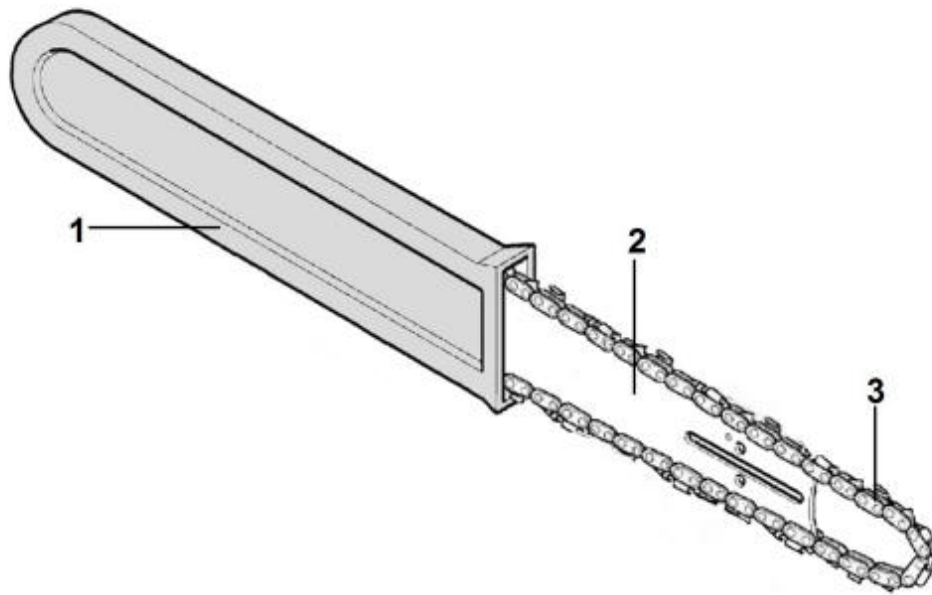

MCV 4000 - DECAL / BAR / CHAINE GROUP

MCV 4000 - DECAL / BAR / CHAINE GROUP

Ref.	Code	Description	Qty
001	036083	GUARD	1
002	035992	BAR Carving 10"	1
	022025	BAR 25CM - 1/4	1
	036018	BAR 30CM - 3/8	1
	036331	BAR 30CM - 3/8 PRO	1
	036020	BAR 35CM - 3/8	1
	036332	BAR 35CM - 3/8 PRO	1
003	036082	CHAIN 1/4 Carving	1
	022026	CHAIN 1/4 - 1,3 - 56	1
	036019	CHAIN 3/8 - 1,3 - 45	1
	036021	CHAIN 3/8 - 1,3 - 52	1

Ref.	Code	Description	Qty
004	036102	DECAL	1
005	022189	DECAL	1
006	022188	DECAL	1
007	023679	DECAL	1
009	036739	DECAL	1
010	036733	DECAL	1
011	036421	DECAL	1
012	036074	KIT: TOOL	1