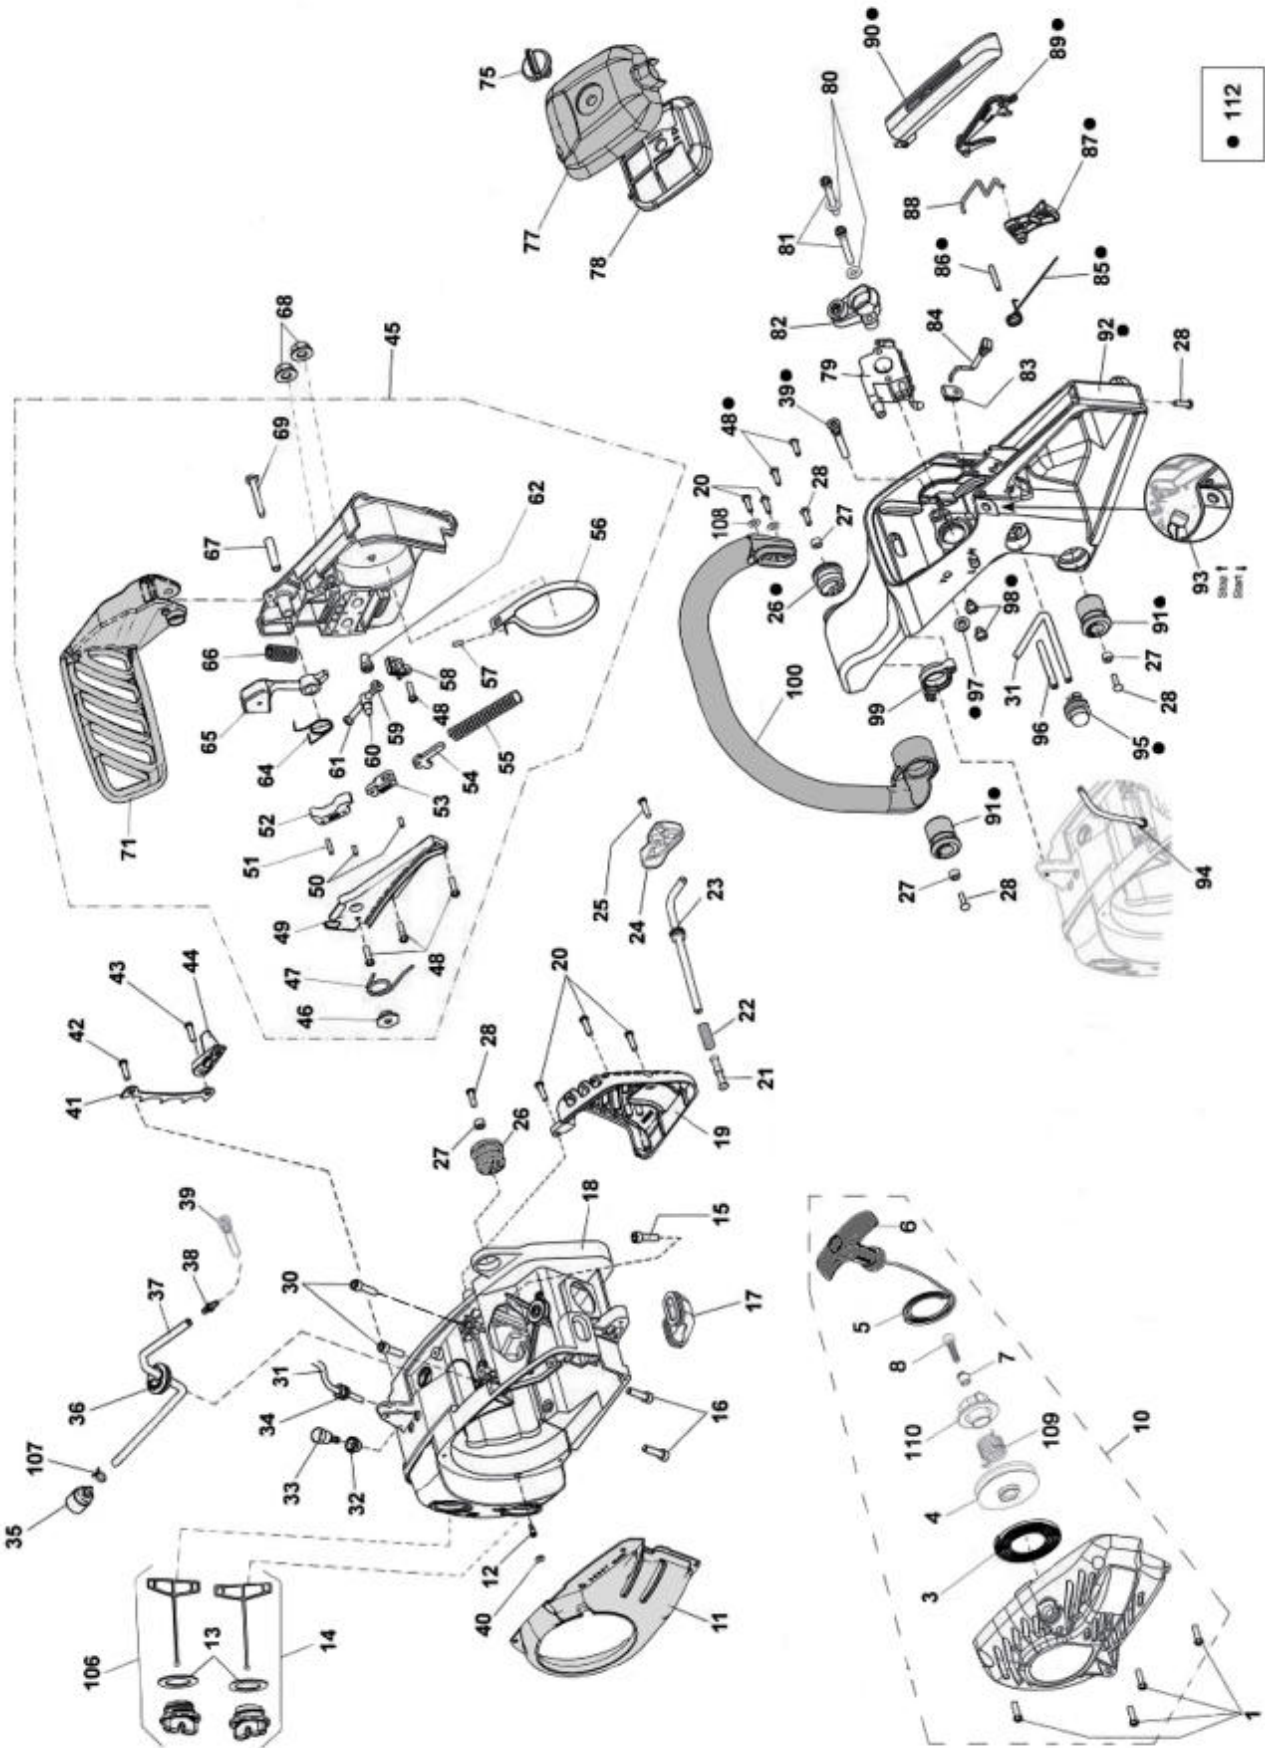

MCV 4000 - KIT GROUP

MCV 4000 - KIT GROUP			
Ref.	Code	Description	Qty
001	035948	SCREW	4
003	020658	SPRING	1
004	036445	PULLEY (1)	1
005	020657	ROPE	1
006	020081	HANDLE	1
007	036451	SPACER	1
008	050646	SCREW	1
010	036187	KIT: START	1
011	035857	COVER	1
012	035874	VALVE	1
013	035905	GASKET	2
014	036038	OIL CAP	1
015	020064	SCREW	1
016	021631	SCREW	2
017	036218	INLET MANIF.	1
018	036722	CRANKCASE	1
019	036479	COVER	1
020	036077	SCREW	2
021	031290	PIN	1
022	031665	SPRING	1
023	036395	PIPE (oil)	1
024	036076	COVER	1
025	035511	SCREW	1
026	036177	SHOCK ABS.	2
027	035899	SPACER	4
028	036077	SCREW	5
030	021631	SCREW	2
031	036193	OVERF. PIPE	1
032	035870	RUBBER	1
033	020100	BREATHER	1
034	035889	GRUMMET	1
035	036164	FILTER	1
036	035883	GRUMMET	1
037	035891	PIPE	1
038	035886	CONNECTION	1
039	035872	PIPE (fuel)	1
040	022384	O.R.	1
041	035882	HOOK	1
042	036014	SCREW	1
043	035065	SCREW	1
044	035863	CHAIN CATCH.	1
045	036189	KIT: BRAKE	1
046	035901	NUT	1
047	035918	SPRING	1
048	035948	SCREW	6
049	036071	COVER	1
050	021461	PIN	2
051	021462	PIN	1
052	035840	LEVER 1	1
053	035841	LEVER 2	1
054	035843	LEVER 3	1
055	035845	SPRING	1
056	035844	SPRING	1
057	035092	PIN	1
058	035853	BRACKET	1
059	035909	CROWN	1
060	035029	PIN	1
061	035907	SCREW	1
062	035910	BEVEL PINION	1
064	035919	SPRING	1
065	035842	LEVER	1
066	035917	SPRING	1
067	035898	PIN	1
068	020058	NUT	2
069	036022	SCREW	1
071	035839	HANDLE	1
075	035832	SCREW	1
077	036150	COVER	1
078	036041	KIT: FILTER	1
079	035941	CARBURET.	1
080	020278	WASHER	2
081	020878	VITE - VIS - SCREW	2
082	035828	BRACKET	1
083	036183	RUBBER	1
084	036141	LEVER	1
085	035915	SPRING	1
086	036185	PIN	1
087	036158	LEVER ACC.	1
088	036184	SPRING	1
089	036159	LEVER	1
090	036155	COVER	1
091	036178	SHOCK ABS.	2
092	036157	HANDLE	1
093	036143	SWITCH	1
094	035873	PIPE (pulse)	1
095	035769	AIR-PURGE	1
096	036192	INLETPipe	1
097	035981	RUBBER	1
098	035902	SPACER	2
099	036152	BRACKET	1
100	036151	HANDLE	1
106	036349	MIX CAP	1
107	021849	CLIP	1
108	020278	WASHER	2
109	036663	SPRING	1
110	036446	PULLEY (2)	1
112	036318	KIT: HANDLE	1