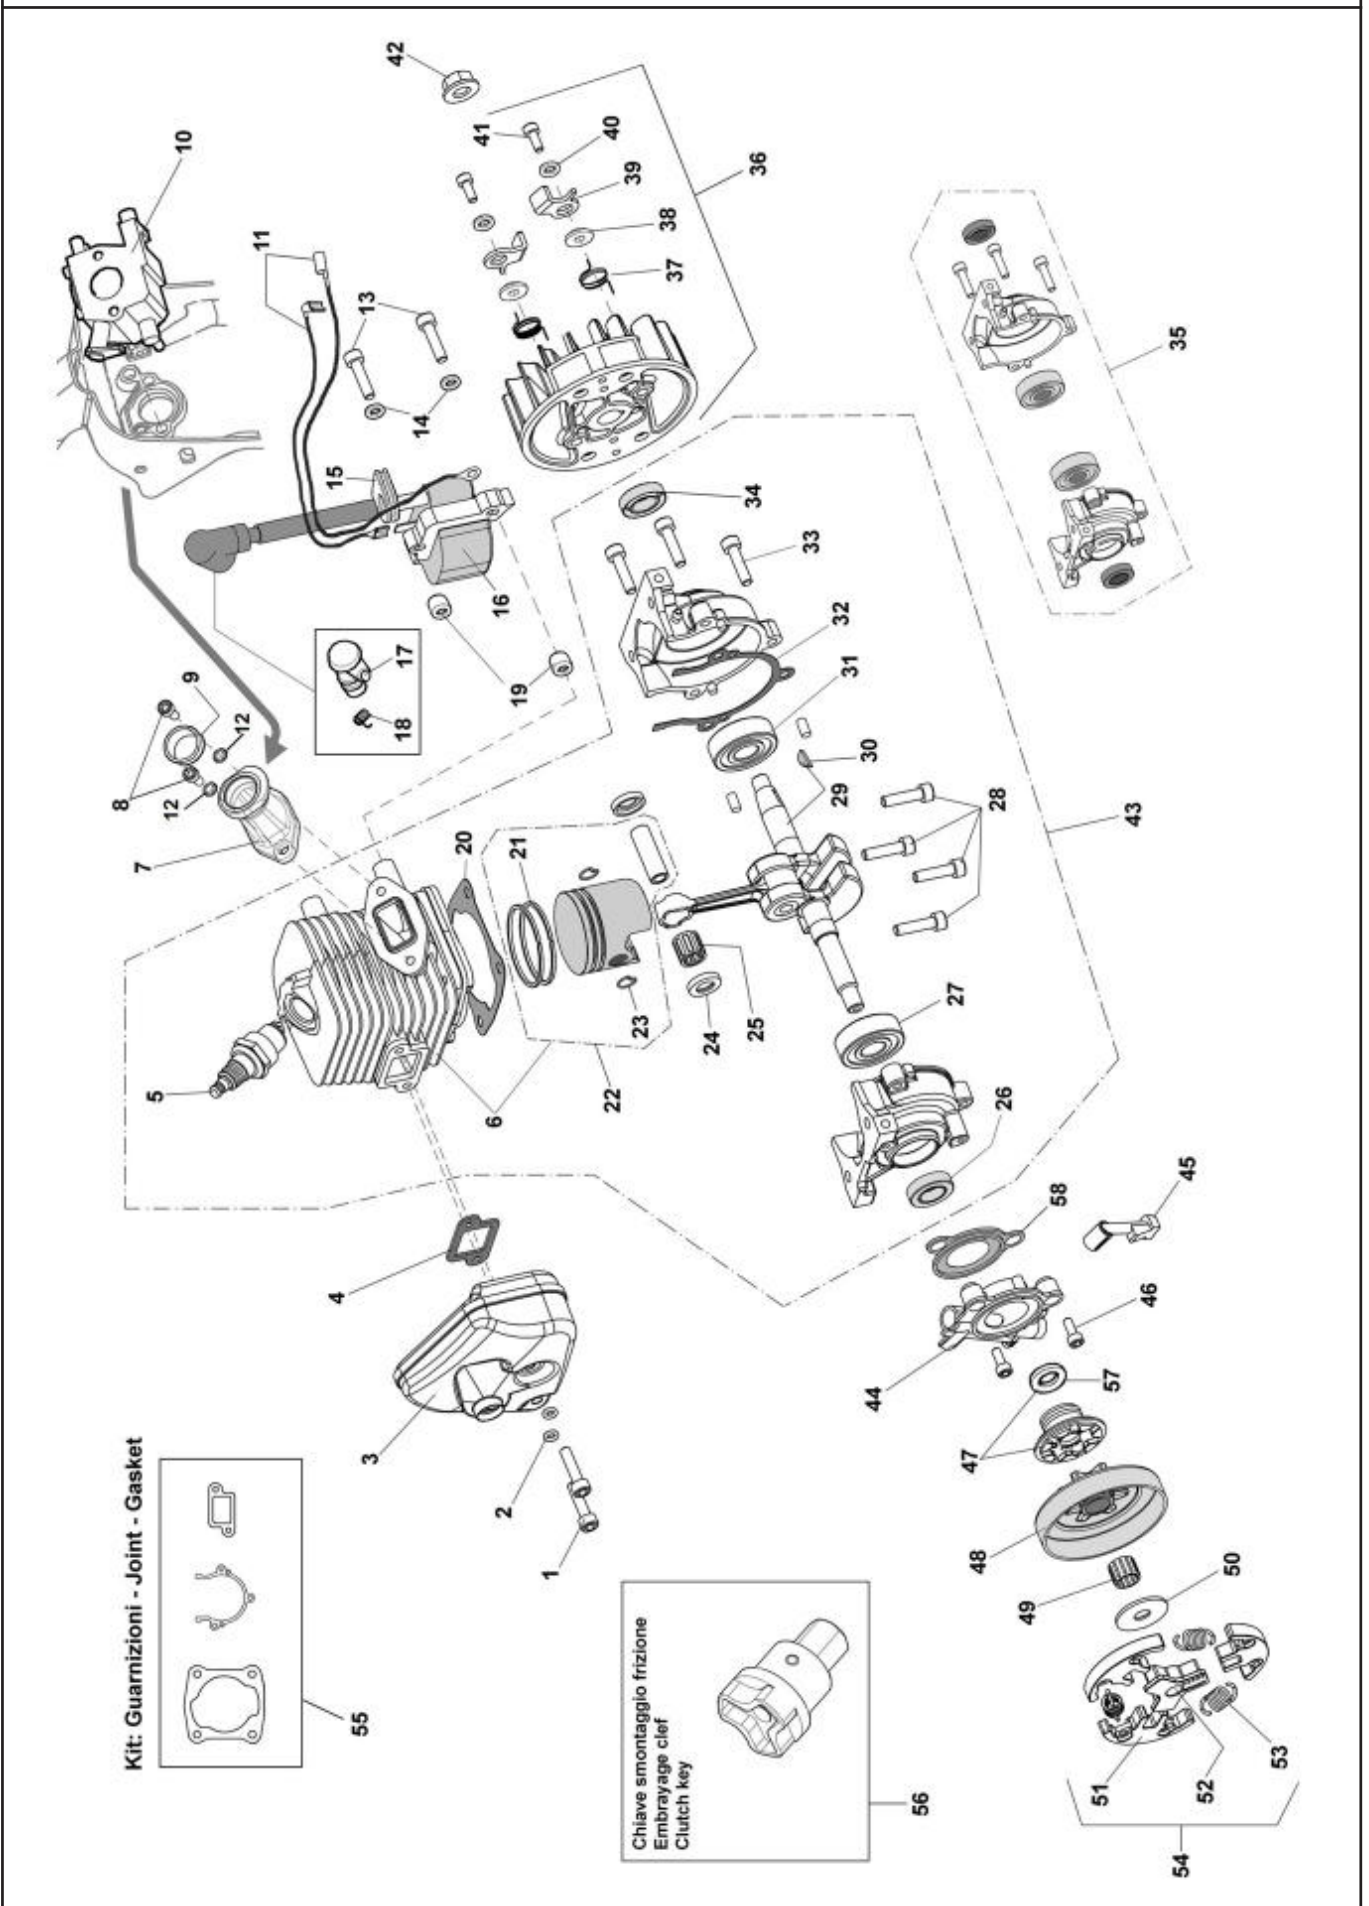

MCV 3900 - ENGINE GROUP

MCV 3900 - ENGINE GROUP

Ref.	Code	Description	Qty	Ref.	Code	Description	Qty
001	020929	SCREW	2	031	020641	BEARING	1
002	020191	WASHER	2	032	035887	GASKET	1
003	036492	POT D'ECHAPP	1	033	021848	SCREW	3
004	036615	GASKET	1	034	020640	SEAL	1
005	021813	SPARK PLUG	1	035	036030	KIT: CARTER	1
006	036610	KIT: CYL. + PIST.	1	036	036031	FLYWHEEL	1
007	035866	COLLECTOR	1	037	035935	SPRING	2
008	020277	SCREW	2	038	035900	SPACER	2
009	035292	RING	1	039	035934	LEVER	2
010	036422	CARBUR. (HD)	1	040	020278	WASHER	2
011	036335	KIT: WIRE	1	041	021192	SCREW	2
012	020278	WASHER	2	042	020058	NUT	1
013	021463	SCREW	2	043	036611	SHORT BLOCK	1
014	031184	WASHER	2	044	035895	COM. PUMP	1
015	036045	RUBBER	1	045	035869	RUBBER	1
016	035939	COIL	1	046	021460	SCREW	2
017	035827	S. P. COVER	1	047	036511	SCREW (1/4")	1
018	036086	SPRING	1		036512	SCREW (3/8")	
019	035949	SPACER	2	048	035995	DRUM (1/4")	1
020	035904	GASKET	1		035989	DRUM (3/8")	
021	20019	RING	1	049	020026	BEARING	1
022	036147	PISTON	1	050	035879	WASHER	1
023	021312	SNAP RING	2	051	035876	KIT(3) : SHOE	1
024	021310	SPACER	2	052	035875	HUB	1
025	021326	BEARING	1	053	035877	SPRING	3
026	020640	SEAL	1	054	036023	CLUTCH	1
027	020641	BEARING	1	055	036036	KIT: GASKET	1
028	020001	SCREW	4	056	036194	CLUTCH KEY	1
029	036042	CRANKSHAFT	1	057	036198	SPACER	1
030	035914	WOODRUFF K.	1	058	036452	RUBBER	1