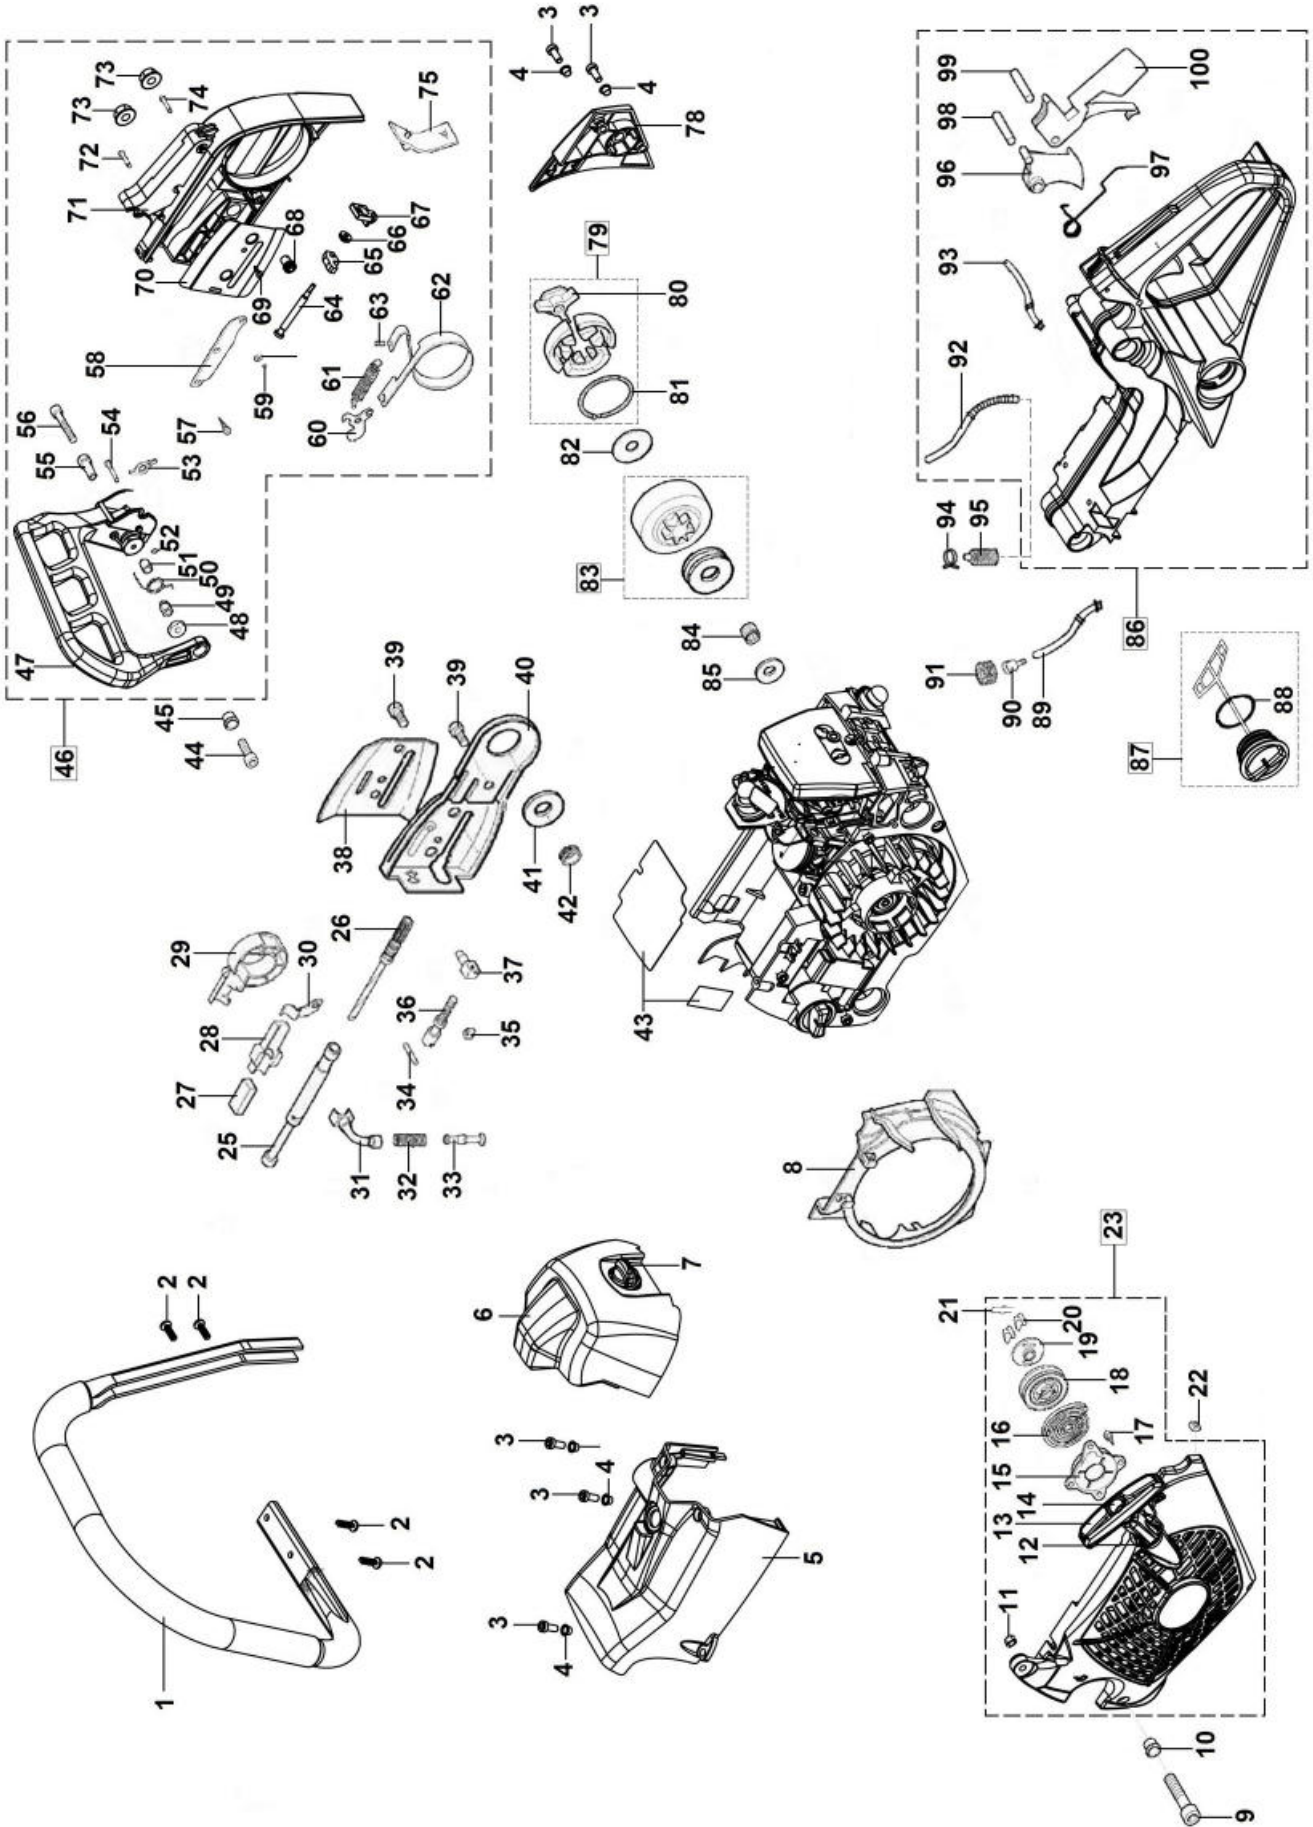

MCV5100 / MCV 5600 / MCV 6200 - KIT GROUP

MCV5100 / MCV 5600 / MCV 6200 - KIT GROUP			
Ref.	Code	Description	Qty
001	036567	HANDLE	1
002	035065	SCREW	4
003	035803	SCREW	5
004	035656	SPACER	5
005	036712	COVER	1
006	036713	COVER	1
007	035788	KNULT	1
008	035796	COVER	1
009	035803	SCREW	1
010	035656	SPACER	4
011	020061	NUT	1
012	020078	ROPE	1
013	035444	HANDLE	1
014	020278	WASHER	1
015	035086	BRACKET	1
016	031286	SPRING	1
017	035813	SCREW	1
018	035703	PULLEY	1
019	035701	BRACKET	1
020	035415	PAWL	1
021	035702	SPRING	1
022	035412	NUT	1
023	036707	KIT: STARTER	1
025	035394	PUMP BODY	1
026	035393	PUMP	1
027	035957	DOWEL	1
028	035021	TRAP	1
029	035367	COVER	1
030	035294	DRIVE	1
031	035020	PIPE	1
032	031665	SPRING	1
033	031290	PIN	1
034	021069	PIN	1
035	035361	RUBBER	1
036	035043	SCREW	1
037	036542	PIN	1
038	035207	SHEET	1
039	035158	SCREW	2
040	035434	SHEET	1
041	035364	METAL RING	1
042	035366	ENDLESS SCREW	1
043	036630	KIT: HEAT PROTECTION	3
044	020173	SCREW	1
045	036106	SPACER	1
046	036706	KIT: BRAKE	1
047	036015	GUARD	1
048	035474	NUT	1
049	035457	NUT	1
050	035397	SPRING	1
051	035456	SPACER	1
052	035593	SEEGER	1
053	035400	LEVER 2	1
054	035452	PIN	1
055	035455	PIN	1
056	035512	SCREW	1
057	035511	SCREW	2
058	036704	COVER	1
059	035593	SEEGER	1
060	035399	LEVER 1	1
061	035396	SPRING	1
062	035398	TAPE	1
063	035092	PIN	1
064	035907	THREAD SHAFT	1
065	036542	PIN	1
066	035909	GEAR	1
067	035853	SPACER	1
068	035910	SPACER	1
069	035510	SCREW	3
070	035208	SHEET	1
071	036703	COVER	1
072	035454	PIN	1
073	020058	NUT	2
074	035749	PIN	1
075	035451	GUARD	1
078	036710	COVER	1
079	035143	KIT: CLUTCH	1
080	035022	HUB	1
081	035130	SPRING	1
082	035024	WASHER	1
083	035358	KIT: DRUM (.325)	1
	035932	KIT: DRUM (3/8")	1
084	036417	BEARING	1
085	035365	WASHER	1
086	036702	KIT: TANK	1
087	035046	MIX CAP	1
088	035133	O-RING	1
089	035163	PIPE	1
090	020100	VALVE	1
091	035747	SPONGE	1
092	035709	PIPE	1
093	035163	PIPE	1
094	021849	COLLAR	1
095	021775	FILTER	1
096	035424	LEVER	1
097	035427	SPRING	1
098	035119	PIN	1
099	035485	PIN	1
100	035423	LEVER	1