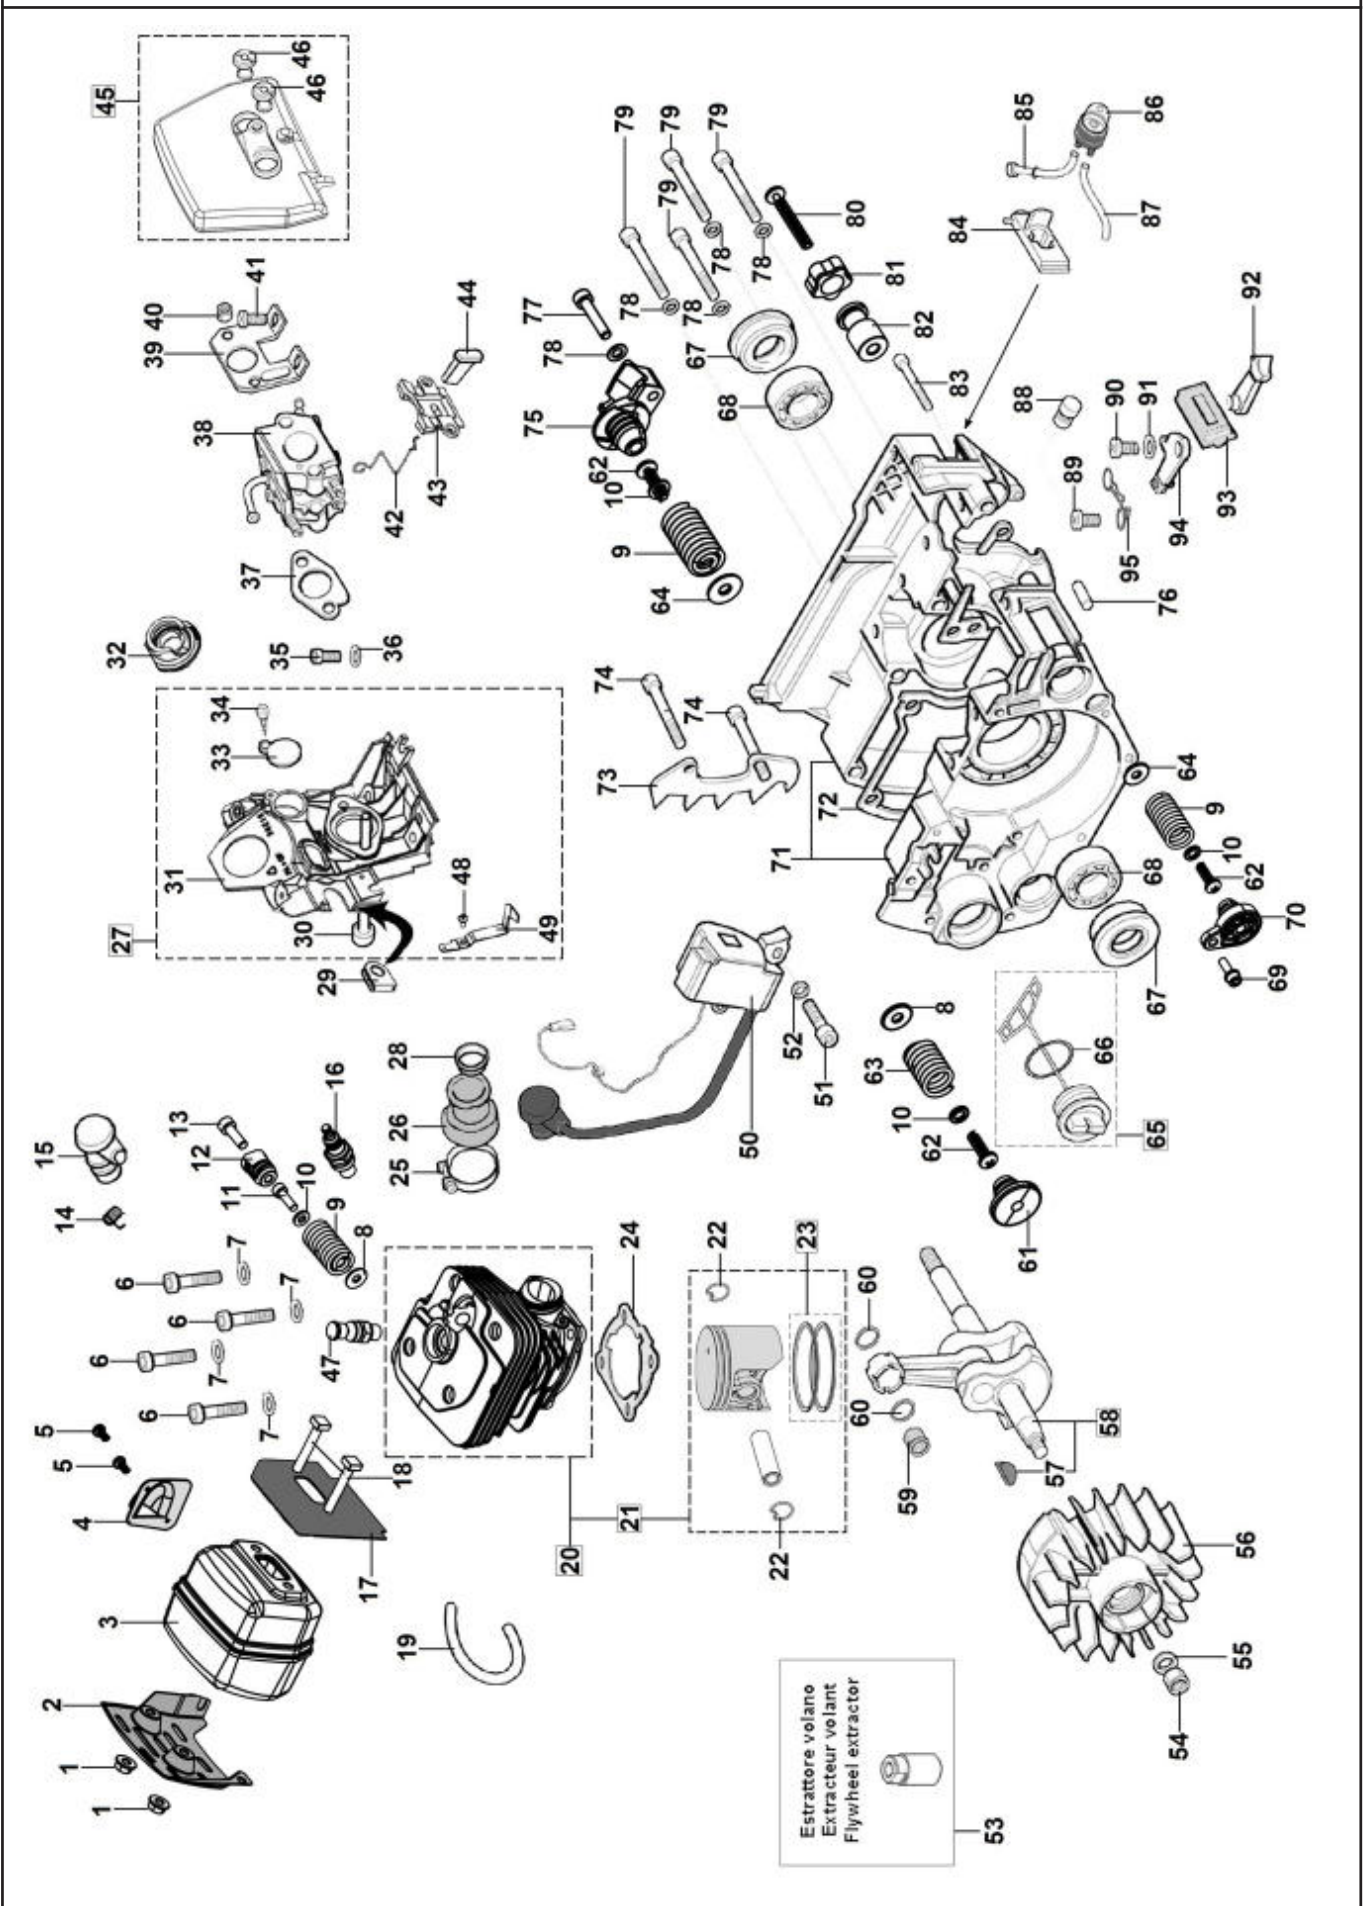

MCV5100 / MCV 5600 / MCV 6200 - ENGINE GROUP

MCV5100 / MCV 5600 / MCV 6200 - ENGINE GROUP			
Ref.	Code	Description	Qty
001	031216	NUT	2
002	035413	RACK	1
003	036683	MUFFLER	1
004	035288	MUFFLER'S PLATE	1
005	035079	SCREW	2
006	021135	SCREW	4
007	021139	WASHER	4
008	020316	WASHER	2
009	024526	SPRING	3
010	020037	WASHER	4
011	020064	SCREW	1
012	036555	SPRING TERMINAL	1
013	020328	SCREW	1
014	020574	SPRING	1
015	035821	SPARK PLUG COVER	1
016	023895	SPARK PLUG	1
017	036595	GASKET	1
018	035251	SCREW	2
019	036637	PIPE	1
020	036671	KIT: CYLINDER+PISTON (5100)	1
	036672	KIT: CYLINDER+PISTON (5600)	1
	036673	KIT: CYLINDER+PISTON (6200)	1
021	035787	KIT: PISTON (5100-5600)	1
	035890	KIT: PISTON (6200)	1
022	020020	SNAP RING (5100 - 5600)	2
	035808	SNAP RING (6200)	2
023	035786	RING (5100 - 5600)	1
	035806	RING (6200)	1
024	036667	GASKET	1
025	035766	CLAMP	1
026	035421	COLLECTOR	1
027	036538	COMPLETE FILTER PROTECTION	1
028	035292	RING	1
029	036045	RUBBER	1
030	035752	SCREW	1
031	036539	BULKHEAD	1
032	036025	RUBBER	1
033	035595	COVER	1
034	035203	SCREW	1
035	020064	SCREW	1
036	022562	WASHER	3
037	035107	GASKET	1
038	035814	CARBURETOR	1
039	035200	SUPPORT	1
040	020276	NUT	1
041	035224	SCREW	3
042	035486	SPRING	1
043	035425	BRACKET	1
044	035426	LEVER	1
045	035031	FILTER	1
046	035791	SCREW	2
047	035789	VALVE	1
048	035203	SCREW	1
049	035978	SPRING	1
050	036026	COIL	1
051	021463	SCREW	2
052	022561	WASHER	2
053	021977	FLYWHEEL EXTRACTOR	1
054	031271	NUT	1
055	031206	WASHER	1
056	035963	FLYWHEEL	1
057	031220	WOODRUFF	1
058	035777	SHAFT (5100)	1
	035780	SHAFT (5600)	1
	035783	SHAFT (6200)	1
059	031129	BEARING (5100 - 5600)	1
	031360	BEARING (6200)	1
060	035784	SPACER (5100 - 5600)	2
061	036639	ANTIVIBRATION SUPPORT	1
062	035065	SCREW	3
063	036640	SPRING	1
064	040151	WASHER	2
065	035134	KIT: OIL CAP	1
066	031722	O-RING	1
067	020003	SEAL	2
068	020004	BEARING	2
069	021298	SCREW	1
070	036554	ANTIVIBRATION SUPPORT	1
071	036458	CARTER	1
072	036498	GASKET	1
073	035075	HOOK	1
074	020878	SCREW	2
075	036553	ANTIVIBRATION SUPPORT	1
076	031254	PIN	1
077	020047	SCREW	1
078	020278	WASHER	5
079	020878	SCREW	5
080	023863	SCREW	1
081	036541	RUBBER	1
082	036643	SUPPORT	1
083	020002	SCREW	1
084	035127	SUPPORT	1
085	035163	PIPE	1
086	035769	AIR PURGE	1
087	035811	PIPE	1
088	035517	RUBBER	1
089	035224	SCREW	1
090	035064	SCREW	1
091	031184	WASHER	1
092	035037	LEVER	1
093	035128	BRACKET	1
094	035038	LEVER	1
095	035238	SPRING	1