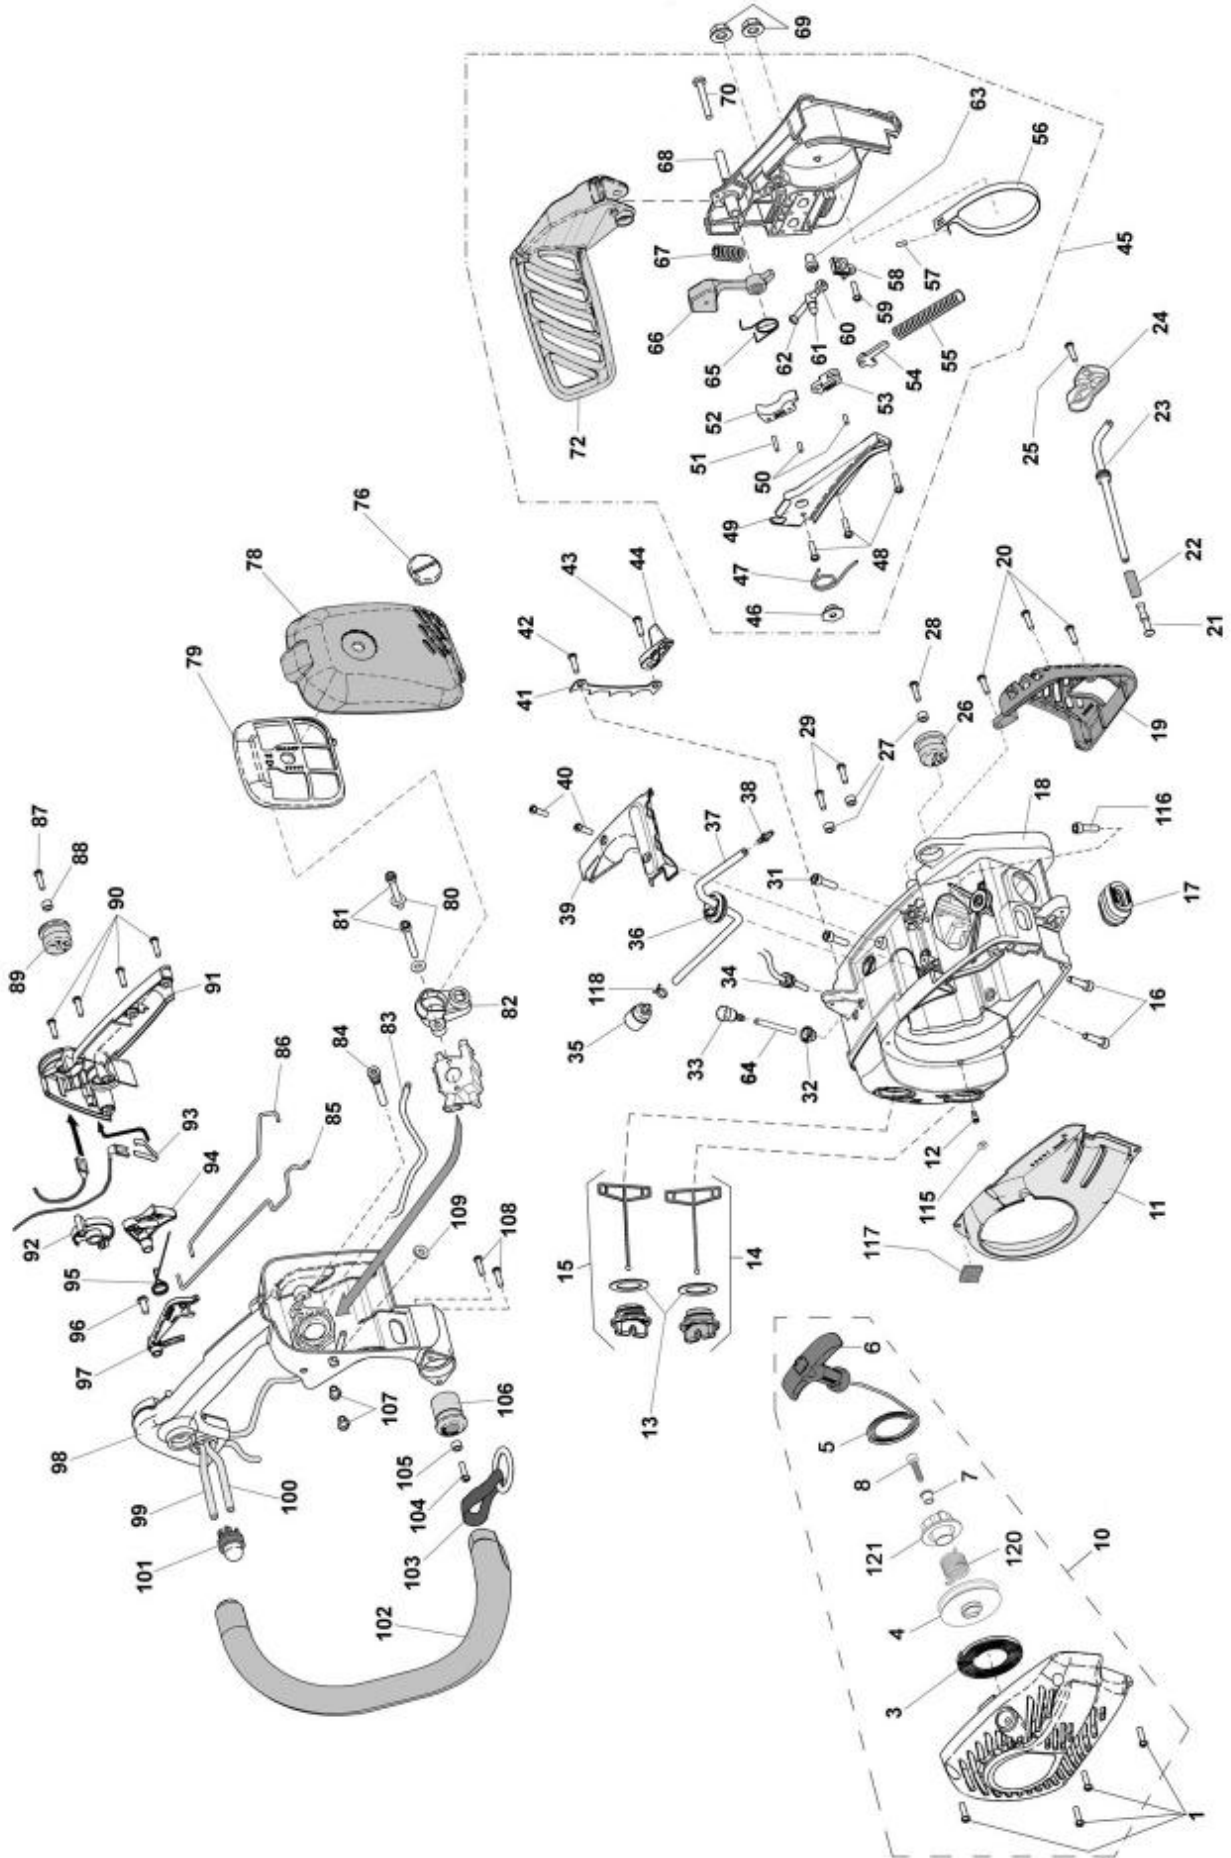

MCV 3900 - KIT GROUP

MCV 3900 - KIT GROUP			
Ref.	Code	Description	Qty
001	035948	SCREW	4
003	020658	SPRING	1
004	036445	PULLEY (1)	1
005	020657	ROPE	1
006	020081	HANDLE	1
007	036451	SPACER	1
008	050646	SCREW	1
010	036176	KIT: START	1
011	035857	COVER	1
012	035874	VALVE	1
013	035905	GASKET	1
014	036038	OIL CAP	1
015	036349	MIX CAP	1
016	021631	SCREW	2
017	035868	RUBBER	1
018	036722	CRANKCASE	1
019	036479	COVER	1
020	035948	SCREW	3
021	031290	PIN	1
022	031665	SPRING	1
023	036395	PIPE (oil)	1
024	036076	COVER	1
025	035511	SCREW	1
026	036177	SHOCK ABS.	1
027	035899	SPACER	3
028	036077	SCREW	1
029	035948	SCREW	2
031	021631	SCREW	2
032	035870	RUBBER	1
033	020100	BREATHER	1
034	035889	GRUMMET	1
035	036164	FILTER	1
036	035883	GRUMMET	1
037	035891	PIPE	1
038	035886	CONNECTION	1
039	036629	COVER	1
040	021342	SCREW	2
041	035882	HOOK	1
042	036014	SCREW	1
043	035065	SCREW	1
044	035863	CHAIN CATCH.	1
045	036189	KIT: BRAKE	1
046	035901	NUT	1
047	035918	SPRING	1
048	021342	SCREW	3
049	036071	COVER	1
050	021461	PIN	2
051	021462	PIN	1
052	035840	LEVER 1	1
053	035841	LEVER 2	1
054	035843	LEVER 3	1
055	035845	SPRING	1
056	035844	SPRING	1
057	035092	PIN	1
058	035853	BRACKET	1
059	021342	SCREW	1
060	035909	CROWN	1
061	035029	PIN	1
062	035907	SCREW	1
063	035910	BEVEL PINION	1
065	035919	SPRING	1
064	023621	PIPE	1
066	035842	LEVER	1
067	035917	SPRING	1
068	035898	PIN	1
069	020058	NUT	2
070	036022	SCREW	1
072	035839	HANDLE	1
076	035832	SCREW	1
078	035831	COVER	1
079	036041	FILTER	1
080	020278	WASHER	2
081	020878	SCREW	2
082	035828	BRACKET	1
083	035873	PIPE (pulse)	1
084	035872	PIPE (fuel)	1
085	035987	LEVER	1
086	035997	LEVER	1
087	036077	SCREW	1
088	035899	SPACER	1
089	036177	SHOCK ABS.	1
090	035948	SCREW	4
091	035834	HANDLE	1
092	035838	SWITCH	1
093	035936	SPRING	1
094	035836	LEVER ACC.	1
095	035915	SPRING	1
096	036253	SCREW	1
097	035837	LEVER	1
098	035833	HANDLE	1
099	035916	INLETPPIPE	1
100	035893	OVERF. PIPE	1
101	035769	AIR-PURGE	1
102	035835	HANDLE	1
103	036027	BUCKLE	1
104	036077	SCREW	1
105	035899	SPACER	1
106	036178	SHOCK ABS.	1
107	035902	SPACER	2
108	036013	SCREW	2
109	035981	RUBBER	1
115	022384	O.R.	1
116	020064	SCREW	1
117	036032	FILTER	1
118	021849	ANILLO	1
120	036663	SPRING	1
121	036446	PULLEY (2)	1