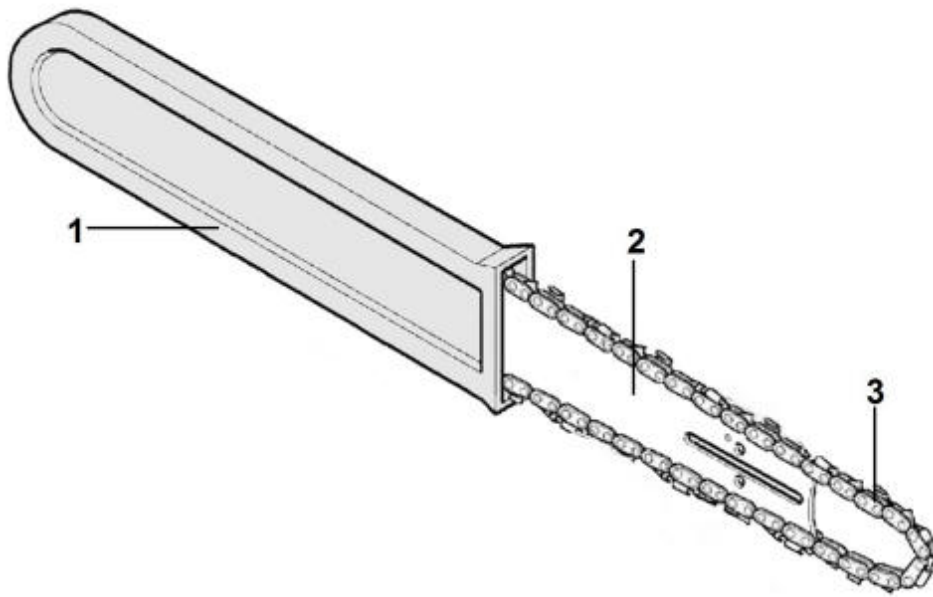

MCV 3900 - DECAL / BAR / CHAINE GROUP

MCV 3900 - DECAL / BAR / CHAINE GROUP

Ref.	Code	Description	Qty
001	036083	GUARD	1
002	035992	BAR Carving 10"	1
	022025	BAR 25CM - 1/4	1
	036018	BAR 30CM - 3/8	1
	036331	BAR 30CM - 3/8 PRO	1
	036020	BAR 35CM - 3/8	1
	036332	BAR 35CM - 3/8 PRO	1
003	036082	CHAIN 1/4 Carving	1
	022026	CHAIN 1/4 - 1,3 - 56	1
	036019	CHAIN 3/8 - 1,3 - 45	1
	036021	CHAIN 3/8 - 1,3 - 52	1

Ref.	Code	Description	Qty
004	036102	DECAL	1
005	022189	DECAL	1
006	022188	DECAL	1
007	023679	DECAL	1
008	036734	DECAL	1
010	036733	DECAL	1
011	036421	DECAL	1
012	036074	KIT: TOOL	1