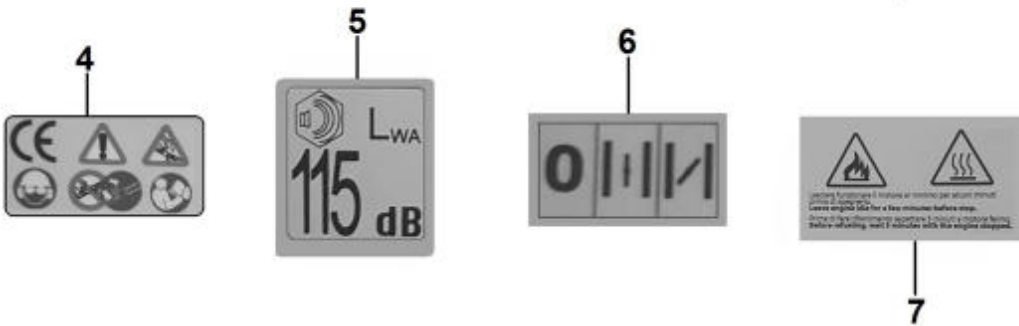

MCV 3900 - DECAL / BAR / CHAINE GROUP

MCV 3900 - DECAL / BAR / CHAINE GROUP

Ref.	Code	Description	Qty
001	036083	GUARD	1
002	035992	BAR Carving 10"	1
	022025	BAR 25CM - 1/4	1
	036018	BAR 30CM - 3/8	1
	036331	BAR 30CM - 3/8 PRO	1
	036020	BAR 35CM - 3/8	1
	036332	BAR 35CM - 3/8 PRO	1
003	036082	CHAIN 1/4 Carving	1
	022026	CHAIN 1/4 - 1,3 - 56	1
	036019	CHAIN 3/8 - 1,3 - 45	1
	036021	CHAIN 3/8 - 1,3 - 52	1

Ref.	Code	Description	Qty
004	036102	DECAL	1
005	022189	DECAL	1
006	022188	DECAL	1
007	023679	DECAL	1
008	036734	DECAL	1
010	036733	DECAL	1
011	036421	DECAL	1
012	036074	KIT: TOOL	1