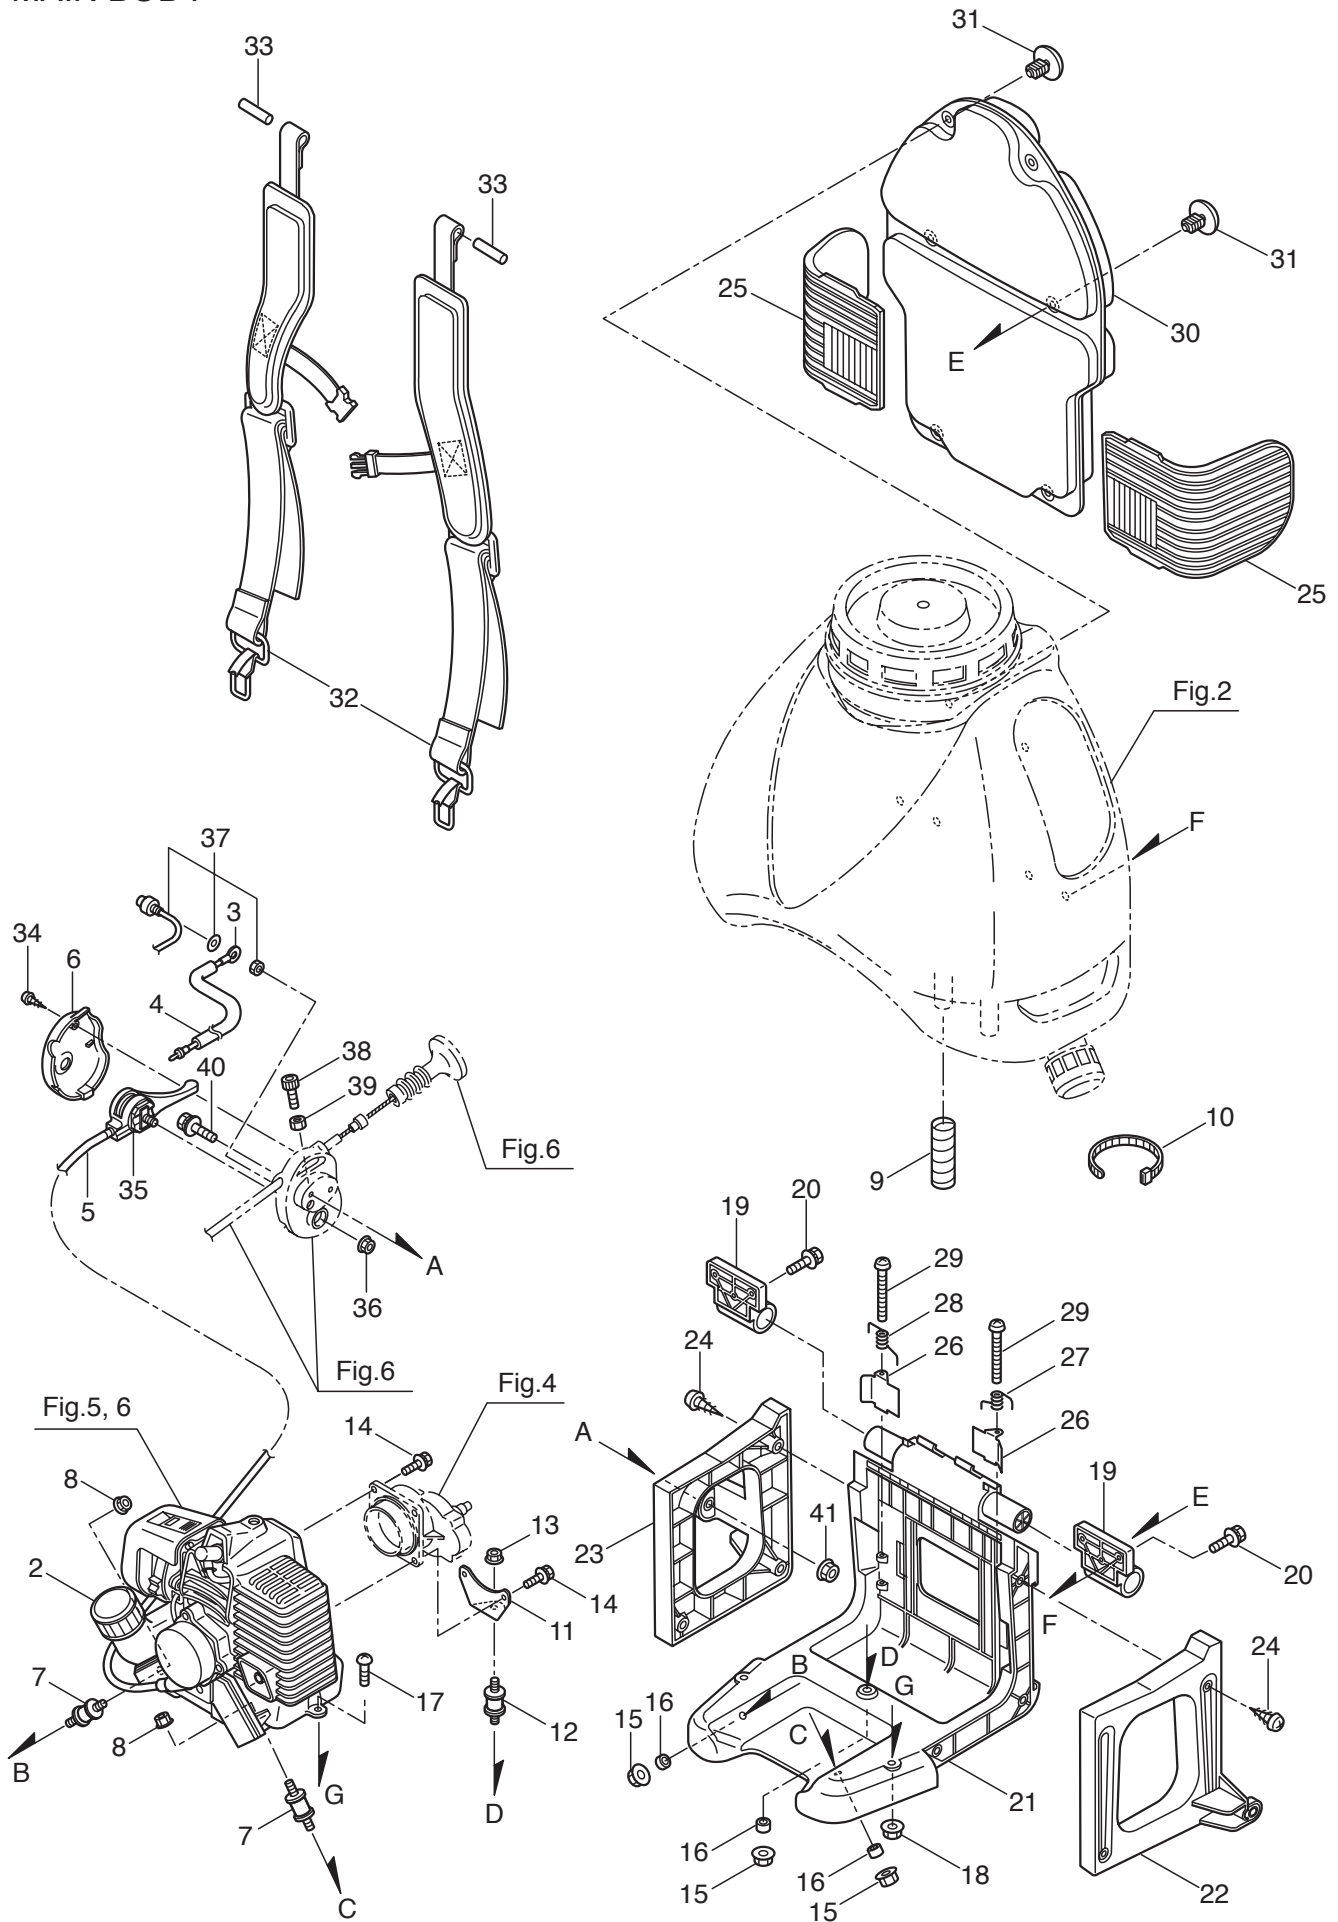

## CONTENTS

1. MAIN BODY .....	1 ~ 2
2. CHEMICAL TANK .....	3 ~ 4
3. POWER SPRAYER.....	5 ~ 8
4. REDUCTION GEAR.....	9 ~ 10
5. ENGINE.....	11 ~ 14
6. CARBURETOR, RECOIL STARTER .....	15 ~ 18
7. ACCESSORIES .....	19 ~ 20

2006. 04.

**MARUYAMA**

P/N 522152

1. MS0735W  
MAIN BODY

Ref. No.	Part No.	Part Name	Q'ty	Remarks
1-1	354922	MS0735W	1	
1-2	858086	Engine	1	BE230P/49
1-3	114896	Earth Cord	1	AV0.5X320L M8
1-4	114901	Vinyl Hose	1	8X9X220
1-5	282365	Throttle Cable	1	
1-6	125045	Throttle Cover	1	
1-7	220212	Buffer	2	2-M6 (18)X22L
1-8	100420	Nut	2	M6
1-9	126069	Coil Tube	1	9X11X60L P-9
1-10	104343	Band	1	CV-200
1-11	125803	Stay	1	
1-12	220212	Buffer	1	2-M6 (18)X22L
1-13	100420	Nut	1	M6
1-14	092548	Bolt	4	M5X15
1-15	125277	Nut	3	
1-16	125053	Collar	3	#6X5
1-17	083445	Screw	2	M6X16
1-18	100420	Nut	2	M6
1-19	125699	Bracket	2	10B5/10
1-20	123951	Bolt	4	M6X16
1-21	125701	Base	1	10B5/10
1-22	125703	Stay(R)	1	10B5/10
1-23	125705	Stay(L)	1	10B5/10
1-24	089538	Tapping Screw	6	M5X25
1-25	125707	Cushion Pad	2	
1-26	125709	Stopper	2	
1-27	125710	Spring A	1	
1-28	125808	Spring B	1	
1-29	126080	Screw	2	M4X55
1-30	125713	Cushion Pad	1	10B5/10
1-31	125068	Fastener	6	
1-32	125714	Knapsack Band	1	
1-33	125717	Shaft	2	
1-34	082684	Screw	1	M3X16
1-35	115148	Throttle Lever	1	
1-36	103549	Nut	1	M5
1-37	114895	Stop Button	1	AV0.5X320L
1-38	087782	Cap Screw	1	M5X16
1-39	126081	Nut	1	M5
1-40	092556	Bolt	2	M6X30
1-41	100420	Nut	2	M6

### 3. MS0753W POWER SPRAYER

1 — 2~53, 4-1~4-9

Ref. No.	Part No.	Part Name	Q'ty	Remarks
3-46	122175	Hose Ass'y	1	Incl.47
3-47	122177	Tube	1	15.2X19.5X120
3-48	103033	Band	2	150-05-00
3-49	126066	Hose Ass'y	1	Incl.50
3-50	118337	Tube	1	15X19.5X180
3-51	103033	Band	2	150-05-00
3-52	125690	Cap	1	
3-53	043972	Band	1	125-06-00