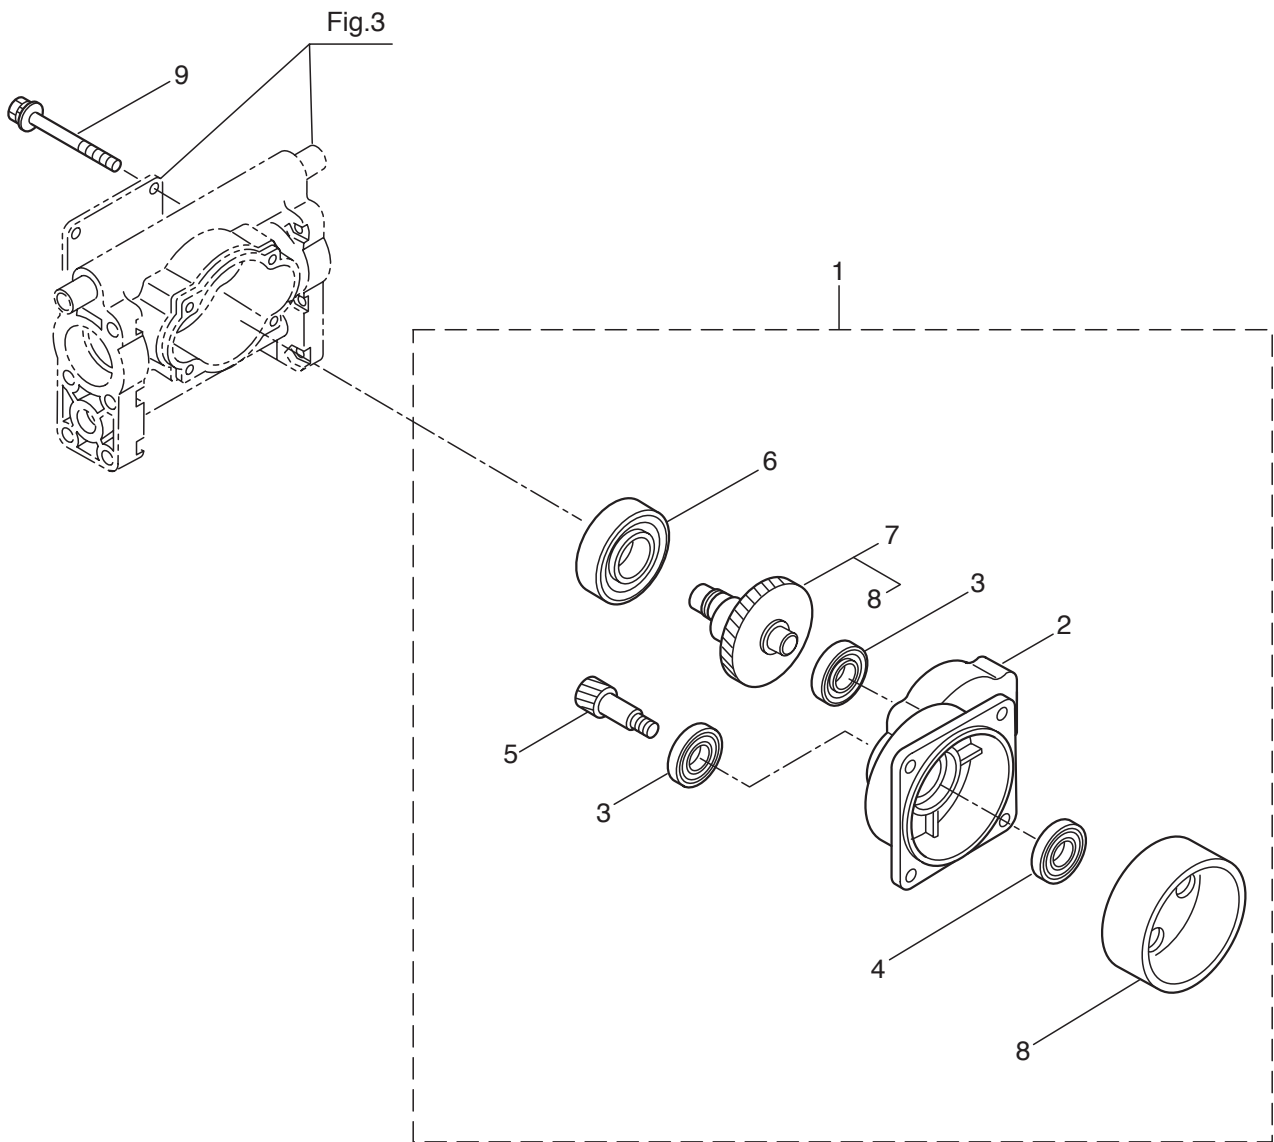

4. MS0735W
REDUCTION GEAR

Ref. No.	Part No.	Part Name	Q'ty	Remarks
4-1	126279	Reduction Gear Ass'y	1	Incl.2~8
4-2	125685	Gear Case	1	
4-3	102680	Bearing	2	#6000ZZ
4-4	112184	Bearing	1	6000DDU(NSK)
4-5	125686	Pinion Gear	1	
4-6	103144	Bearing	1	#6004ZZ
4-7	126280	Crankshaft	1	Incl.8
4-8	103627	Clutch Drum	1	
4-9	126059	Bolt	4	M6X60(SMK)