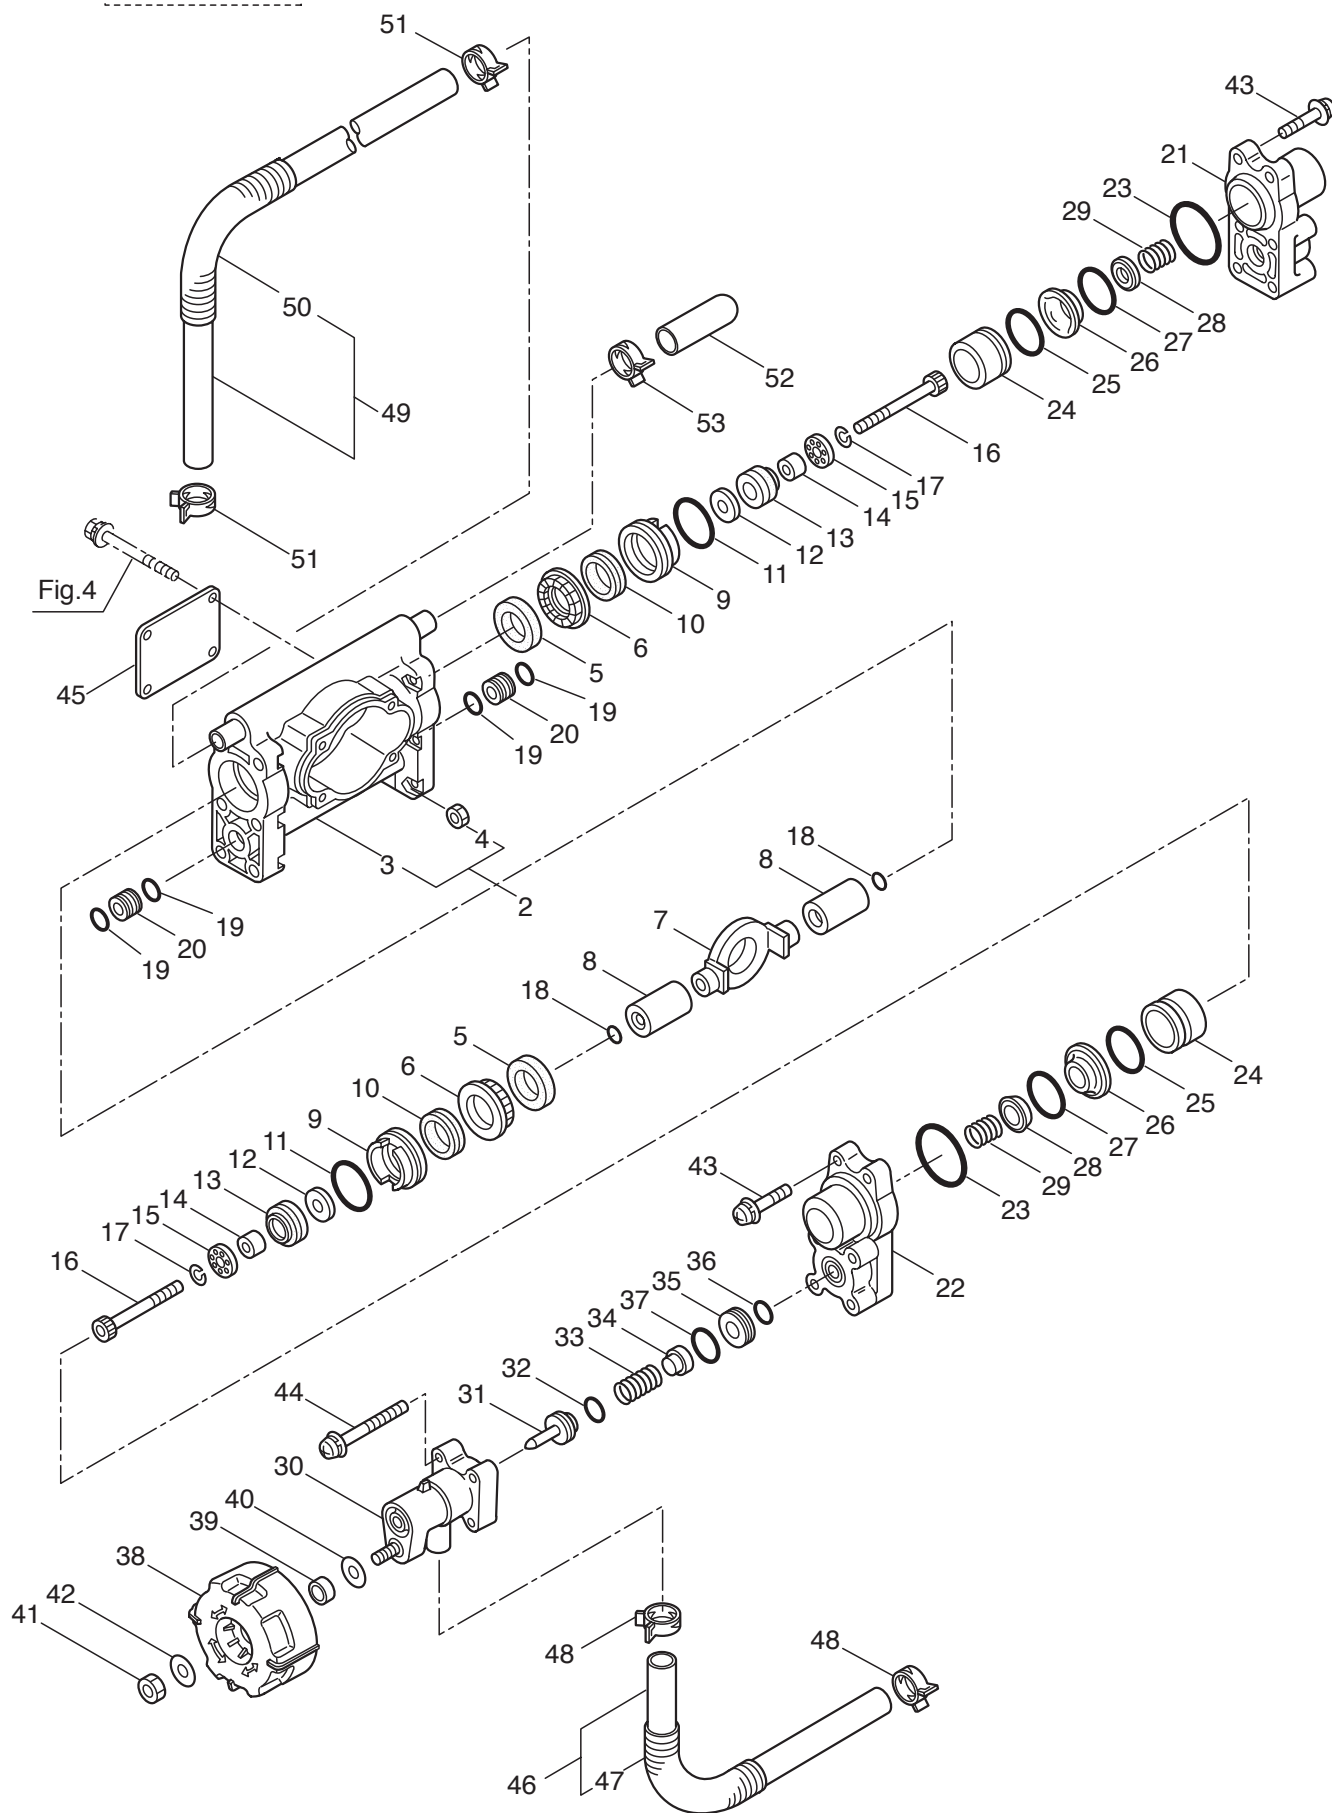

3. MS0753W POWER SPRAYER

1 — 2~53, 4-1~4-9

Ref. No.	Part No.	Part Name	Q'ty	Remarks
3-1	126278	Pump Ass'y	1	Incl.2~53,4-1~4-9
3-2	125673	Crankcase Ass'y	1	MS059 Incl.3,4
3-3	125674	Crankcase	1	MS059
3-4	081238	Nut	12	M5X0.8
3-5	102683	Oil Seal	1	G16244
3-6	106190	Collar	2	
3-7	121179	Connecting Rod	1	
3-8	125680	Sleeve	2	16X32
3-9	102358	Seal Retainer	2	
3-10	112252	Packing	2	
3-11	013977	O-Ring	2	S26
3-12	043426	Suction Valve Seat	2	5X17X2.8
3-13	100441	Piston Packing	2	20.5
3-14	023357	Suction Valve Collar	2	5X8X10
3-15	022023	Suction Valve Stopper	2	5X16X3
3-16	125681	Bolt	2	M5X50X22
3-17	015848	Spring Washer	2	M5
3-18	021549	O-Ring	2	P5
3-19	014175	O-Ring	4	P9
3-20	100554	Spacer pipe	2	6X12X10
3-21	103128	Cylinder Head(A)	1	
3-22	102634	Cylinder Head(B)	1	
3-23	013983	O-Ring	2	S31.5
3-24	125682	Cylinder Pipe	2	20X26X22
3-25	023172	O-Ring	2	P22
3-26	125683	Valve Seat	2	
3-27	103575	O-Ring	2	23X1.5
3-28	043723	Discharge Valve	2	16X1.5
3-29	043360	Discharge Valve Spring	2	
3-30	103132	Spring Case	1	
3-31	121618	Spring Retainer	1	
3-32	011682	O-Ring	1	P10
3-33	121620	Compression Coil Spring	1	
3-34	121619	Discharge Valve	1	
3-35	103746	Valve Seat	1	
3-36	011343	O-Ring	1	P10A
3-37	011346	O-Ring	1	P14
3-38	107198	Handle	1	
3-39	103270	Collar	1	8X10X5.3
3-40	020012	Washer	5	8.5X14XT0.5
3-41	081039	Nut	1	M8
3-42	014065	Washer	1	M8
3-43	121956	Screw	8	M5X32(SMK)
3-44	816036	Screw	4	M5X60(SMK)
3-45	125801	Plate	1