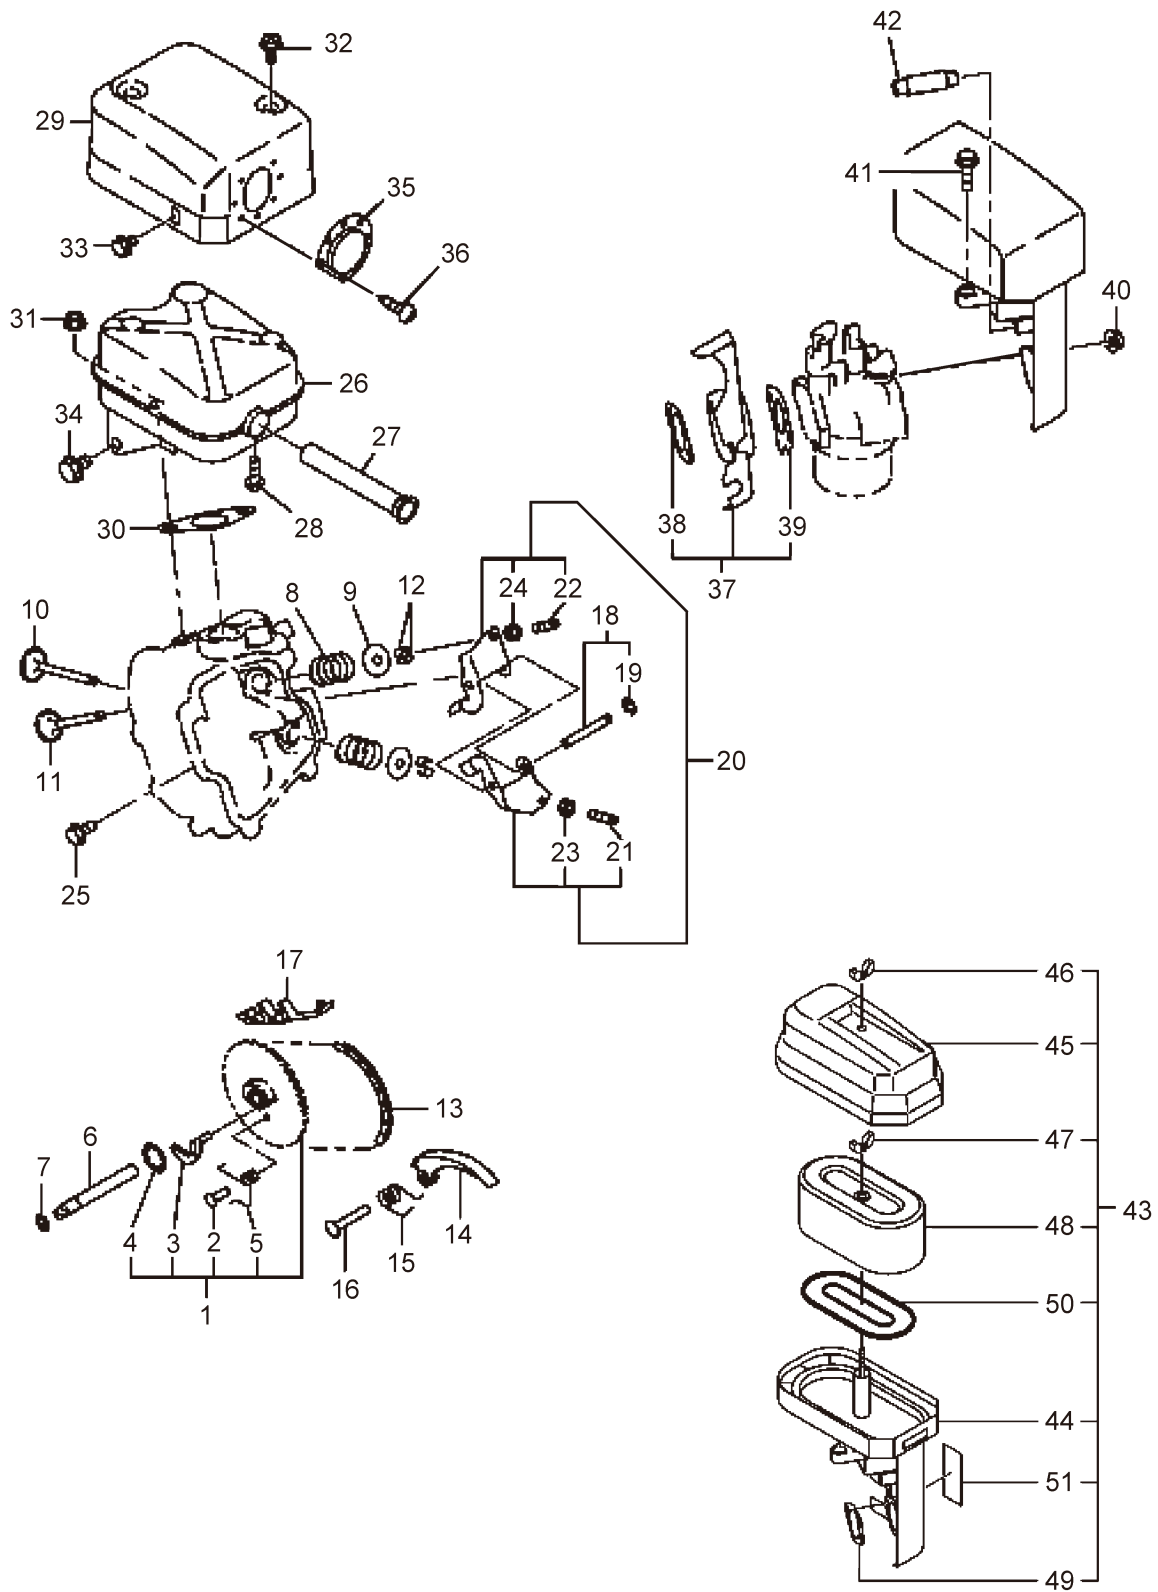

22. MSW1515
ENGINE (Air Cleaner, Muffler)

Ref. No.	Parts No.	Parts Name	Q'ty			Remarks
			1012	1017	1515	
22-1	426440	Camshaft CP			1	Incl.2-5
22-2	647491	Spring Pin			1	
22-3	426441	Release Lever			1	
22-4	647493	Clip			1	
22-5	426442	Return Spring			1	
22-6	417061	Pin Comp			1	Incl.7
22-7	417062	O-Ring			1	
22-8	647495	Valve Spring			2	
22-9	644011	Spring Retainer			2	
22-10	426443	Intake Valve			1	
22-11	426444	Exhaust Valve			1	
22-12	644010	Collet Valve			4	
22-13	426445	Timing Chain Comp			1	
22-14	426051	Tentioner			1	
22-15	647500	Spring			1	
22-16	647501	Pin			1	
22-17	426052	Chain Guide			1	
22-18	417067	Pin Comp			1	
22-19	641764	Clip			1	
22-20	420128	Rocker Arm Ass'y Set			1	
22-21	647506	Adjust Screw			1	
22-22	647506	Adjust Screw			1	
22-23	647507	Nut			1	
22-24	647507	Nut			1	
22-25	997943	Flange Bolt			1	
22-26	426446	Muffler Comp			1	
22-27	426447	Spark Arrester Comp			1	
22-28	647516	Tapping Screw			1	
22-29	426448	Muffler Cover Comp			1	
22-30	647511	Gasket			1	
22-31	997954	Nut			2	
22-32	647513	Tapping Bolt			2	
22-33	997943	Flange Bolt			1	
22-34	647514	Flange Bolt			1	
22-35	417070	Screen Comp			1	
22-36	647516	Tapping Screw			2	Incl.38,39
22-37	426449	Insulator Comp			1	
22-38	426450	Gasket			1	
22-39	426451	Gasket			1	
22-40	582587	Flange Nut			2	
22-41	417071	Flange Bolt			1	Incl.44-51
22-42	426452	Rubber Pipe			1	
22-43	426453	Air Cleaner Ass'y			1	
22-44	426454	Base			1	
22-45	426455	Cover Comp			1