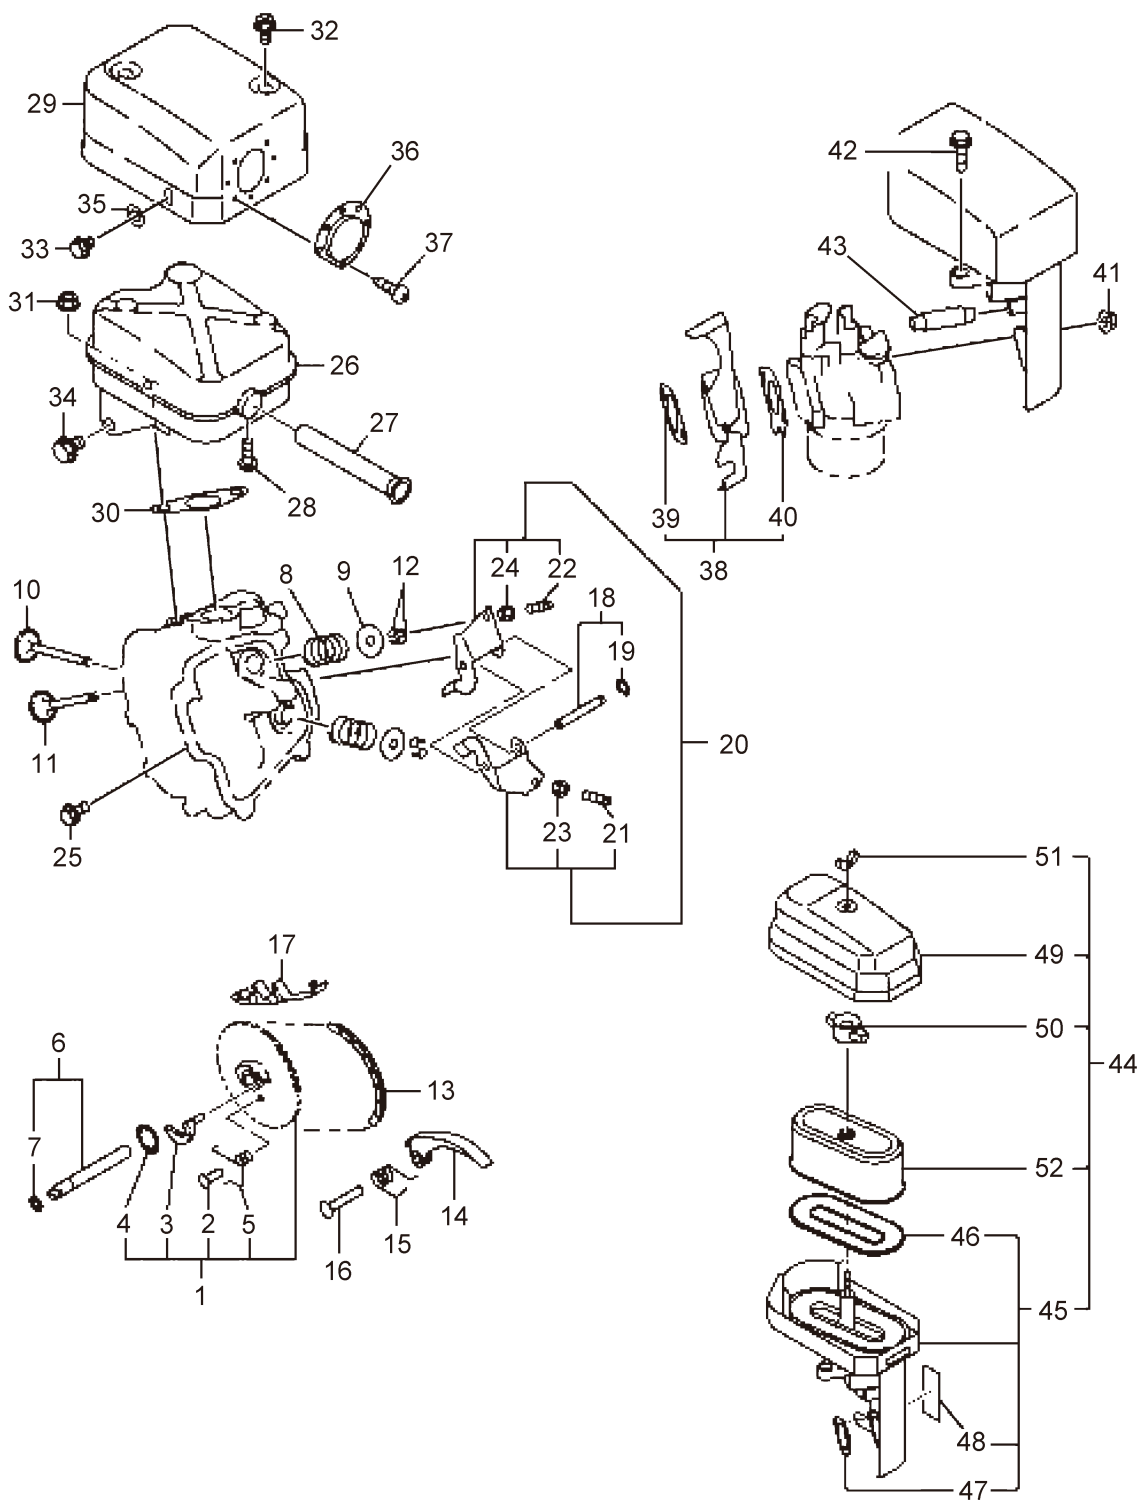

8. MSW1012
ENGINE (Air Cleaner, Muffler)

Ref. No.	Parts No.	Parts Name	Q'ty			Remarks	
			1012	1017	1515		
8-1	420127	Cam Shaft Comp	1			Incl.2-5	
8-2	647491	Spring Pin	1				
8-3	647492	Release Lever	1				
8-4	647493	Clip	1				
8-5	647494	Return Spring	1				
8-6	417061	Pin Comp	1			Incl.7	
8-7	417062	O-Ring	1				
8-8	647495	Valve Spring	2				
8-9	644011	Spring Retainer	2				
8-10	647496	Intake Valve	1				
8-11	647497	Exhaust Valve	1				
8-12	644010	Collet Valve	4				
8-13	417123	Timing Chain Comp	1				
8-14	426051	Tentioner	1				
8-15	647500	Spring	1				
8-16	647501	Pin	1			Incl.19	
8-17	426052	Chain Guide	1				
8-18	417067	Pin Comp	1				
8-19	641764	Clip	1				
8-20	420128	Rocker Arm Ass'y Set	1				Incl.21-24
8-21	647506	Adjust Screw	1				
8-22	647506	Adjust Screw	1				
8-23	647507	Nut	1				
8-24	647507	Nut	1				
8-25	997940	Flange Bolt	1				
8-26	420129	Muffler Comp	1				
8-27	426291	Spark Arrester Comp	1				
8-28	647516	Tapping Screw	1				
8-29	426053	Muffler Cover Comp	1				
8-30	647511	Gasket	1				
8-31	997954	Nut	2				
8-32	647513	Tapping Bolt	2				
8-33	997943	Flange Bolt	1				
8-34	647514	Flange Bolt	1				
8-35	420130	Washer	1				
8-36	417070	Screen Comp	1			Incl.39,40	
8-37	647516	Tapping Screw	2				
8-38	426054	Insulator Comp	1				
8-39	426055	Gasket	1				
8-40	426056	Gasket	1				
8-41	582587	Flange Nut	2			DUAL Incl.45-52 Incl.46-48	
8-42	417071	Flange Bolt	1				
8-43	417072	Breather Pipe	1				
8-44	426057	Air Cleaner Ass'y	1				
8-45	420132	Base Comp	1