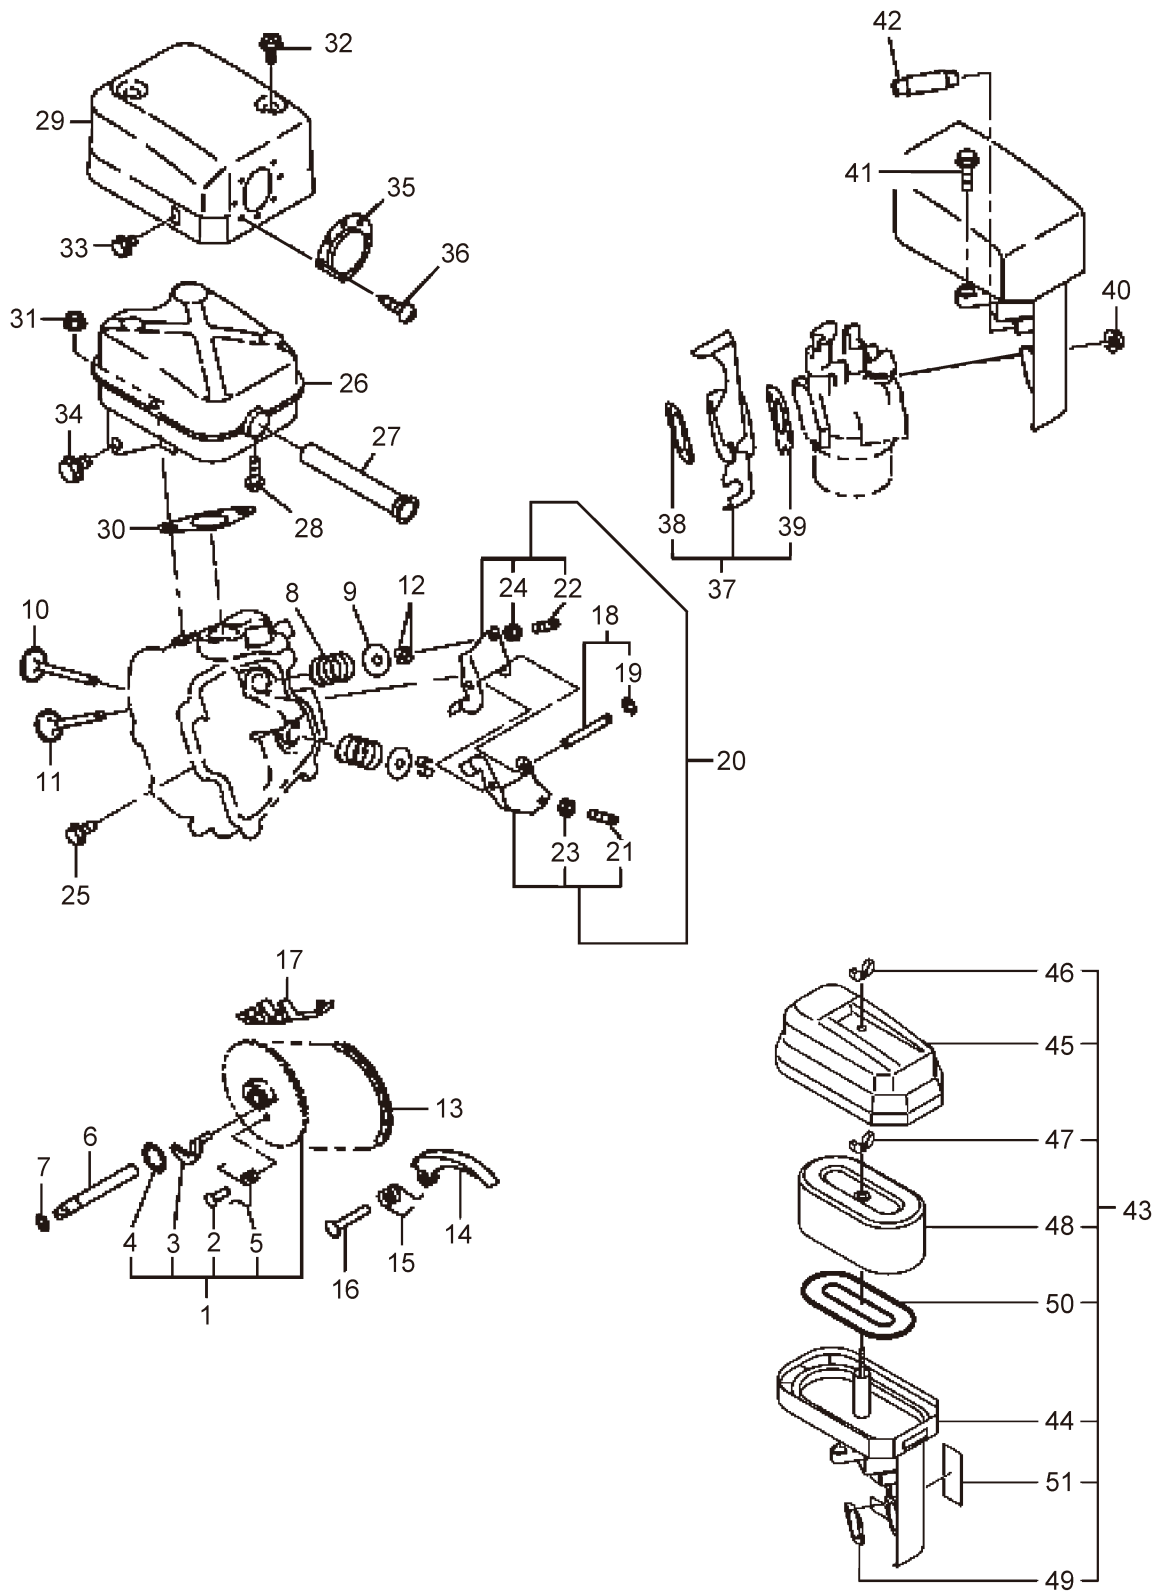

22. MSW1515
ENGINE (Air Cleaner, Muffler)

Ref. No.	Parts No.	Parts Name	Q'ty			Remarks
			1012	1017	1515	
22-46	426456	Wing Nut			1	
22-47	426058	Wing Nut			1	
22-48	426457	Element Ass'y			1	
22-49	426458	Gasket			1	
22-50	426459	Packing			1	
22-51	647526	Label			1