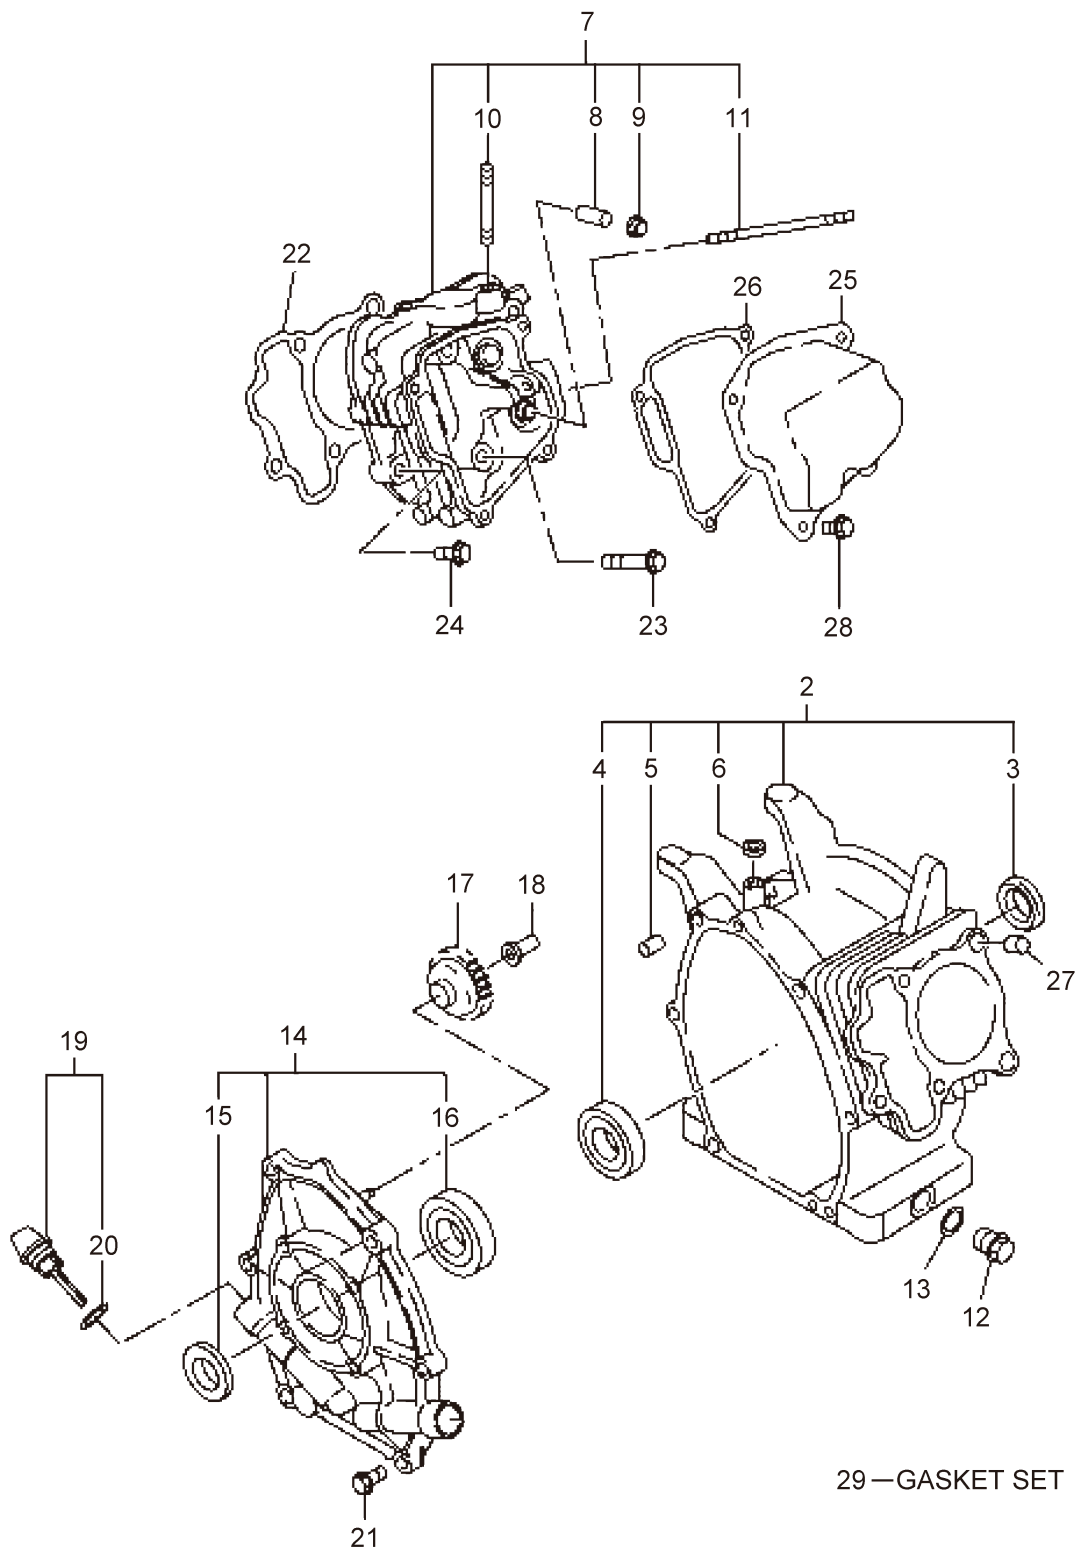

6. MSW1012
ENGINE (Crankcase, Cylinder Head)

Ref. No.	Parts No.	Parts Name	Q'ty			Remarks
			1012	1017	1515	
6-1	132690	Engine	1			EX170DM3460
6-2	426289	Crankcase Comp	1			Incl.3-6
6-3	647454	Oil Seal	1			
6-4	647455	Bearing	1			
6-5	647456	Pipe Knock	2			
6-6	647458	Oil Seal	1			
6-7	417108	Cylinder Head Comp	1			Incl.8-11
6-8	627981	Valve Guide	2			
6-9	647453	Stem Seal	1			
6-10	582498	Stud	2			
6-11	647457	Stud	2			
6-12	998006	Plug	2			
6-13	998005	Gasket	2			
6-14	426290	Main Bearing Cover C	1			Incl.15,16
6-15	647460	Oil Seal	1			
6-16	417040	Bearing	1			
6-17	417041	Governor Gear Comp	1			
6-18	417042	Governor Sleeve	1			
6-19	417044	Oil Ggauge Ass'y	2			Incl.20
6-20	417043	Gasket	2			
6-21	647466	Bolt	6			
6-22	420120	Gasket	1			
6-23	647469	Flange Bolt	4			
6-24	647470	Flange Bolt	1			
6-25	417047	Rocker Cover Comp	1			
6-26	647472	Gasket	1			
6-27	647456	Pipe Knock	2			
6-28	997940	Flange Bolt	4			
6-29	426049	Gasket Set	1