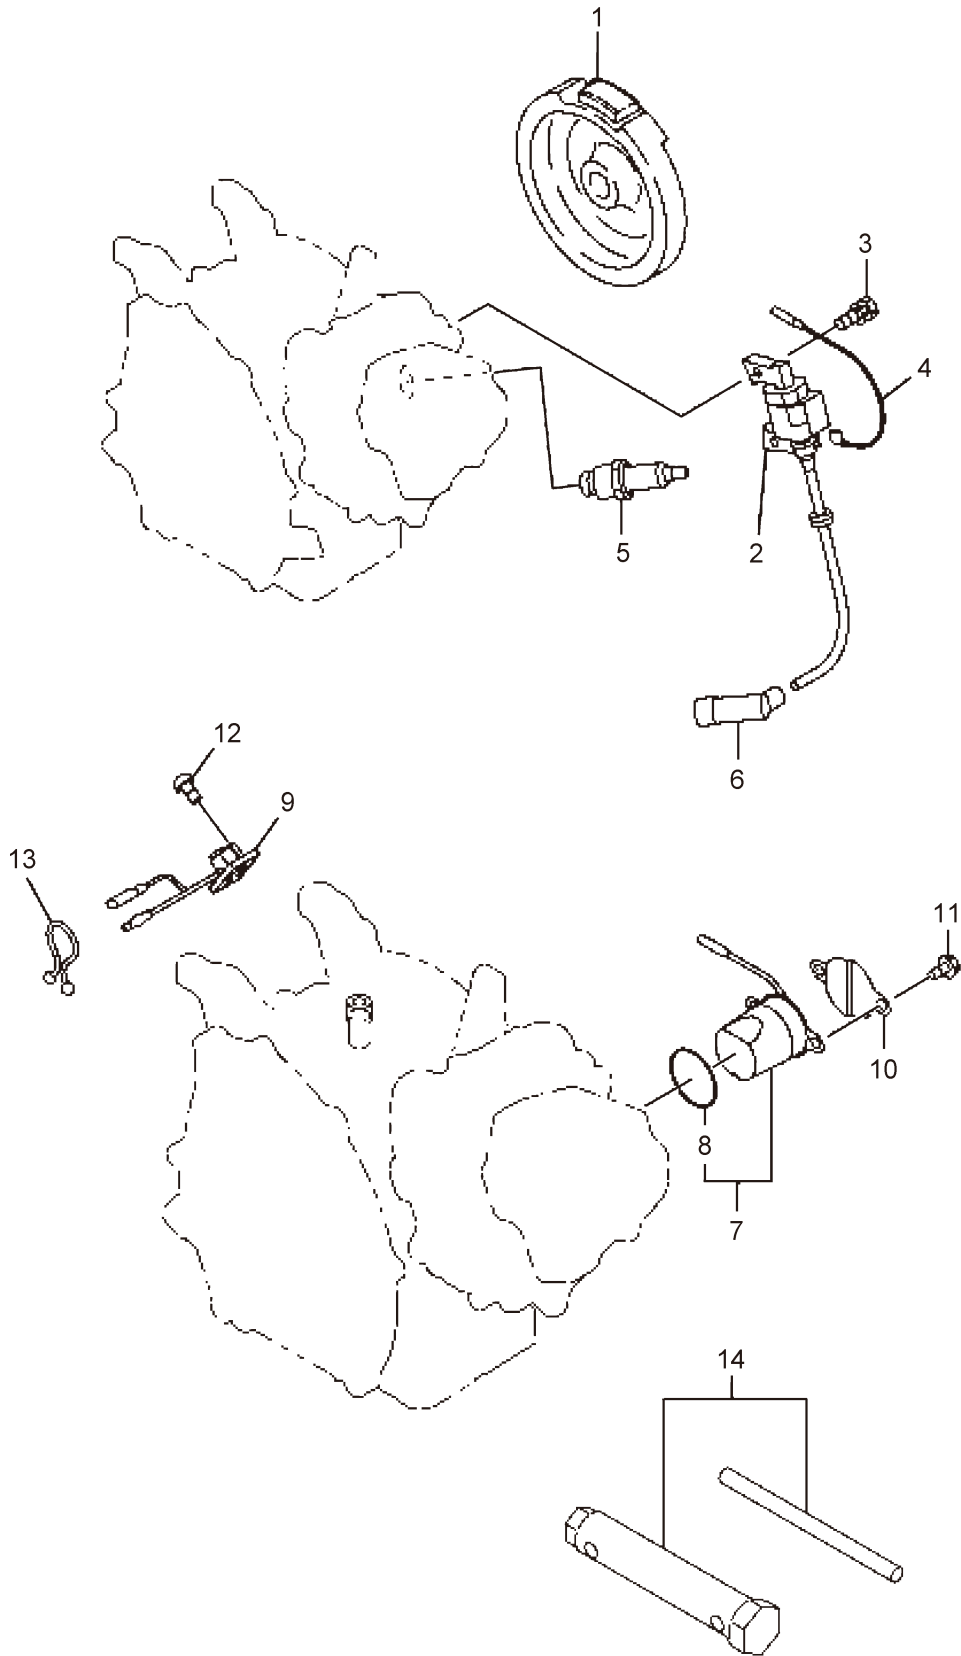

19. MSW1017
ENGINE (Electrical Parts, Accessories)

Ref. No.	Parts No.	Parts Name	Q'ty			Remarks
			1012	1017	1515	
19-1	420147	Flywheel Comp		1		
19-2	420148	Ignition Coil Comp		1		
19-3	417071	Flange Bolt		2		
19-4	647585	Wire Comp		1		
19-5	647586	Spark Plug		1		NGK BR6HS
19-6	420149	Spark Plug Cap		1		
19-7	426315	Oil Sensor Comp		1		Incl.8
19-8	426316	O-Ring		1		P30
19-9	426317	Float		1		
19-10	426318	Shield Plate		1		
19-11	417085	Flange Bolt		2		
19-12	640047	Tapping Screw		2		
19-13	426319	Purse Lock		1		
19-14	420150	Accessory Tool Kit		1