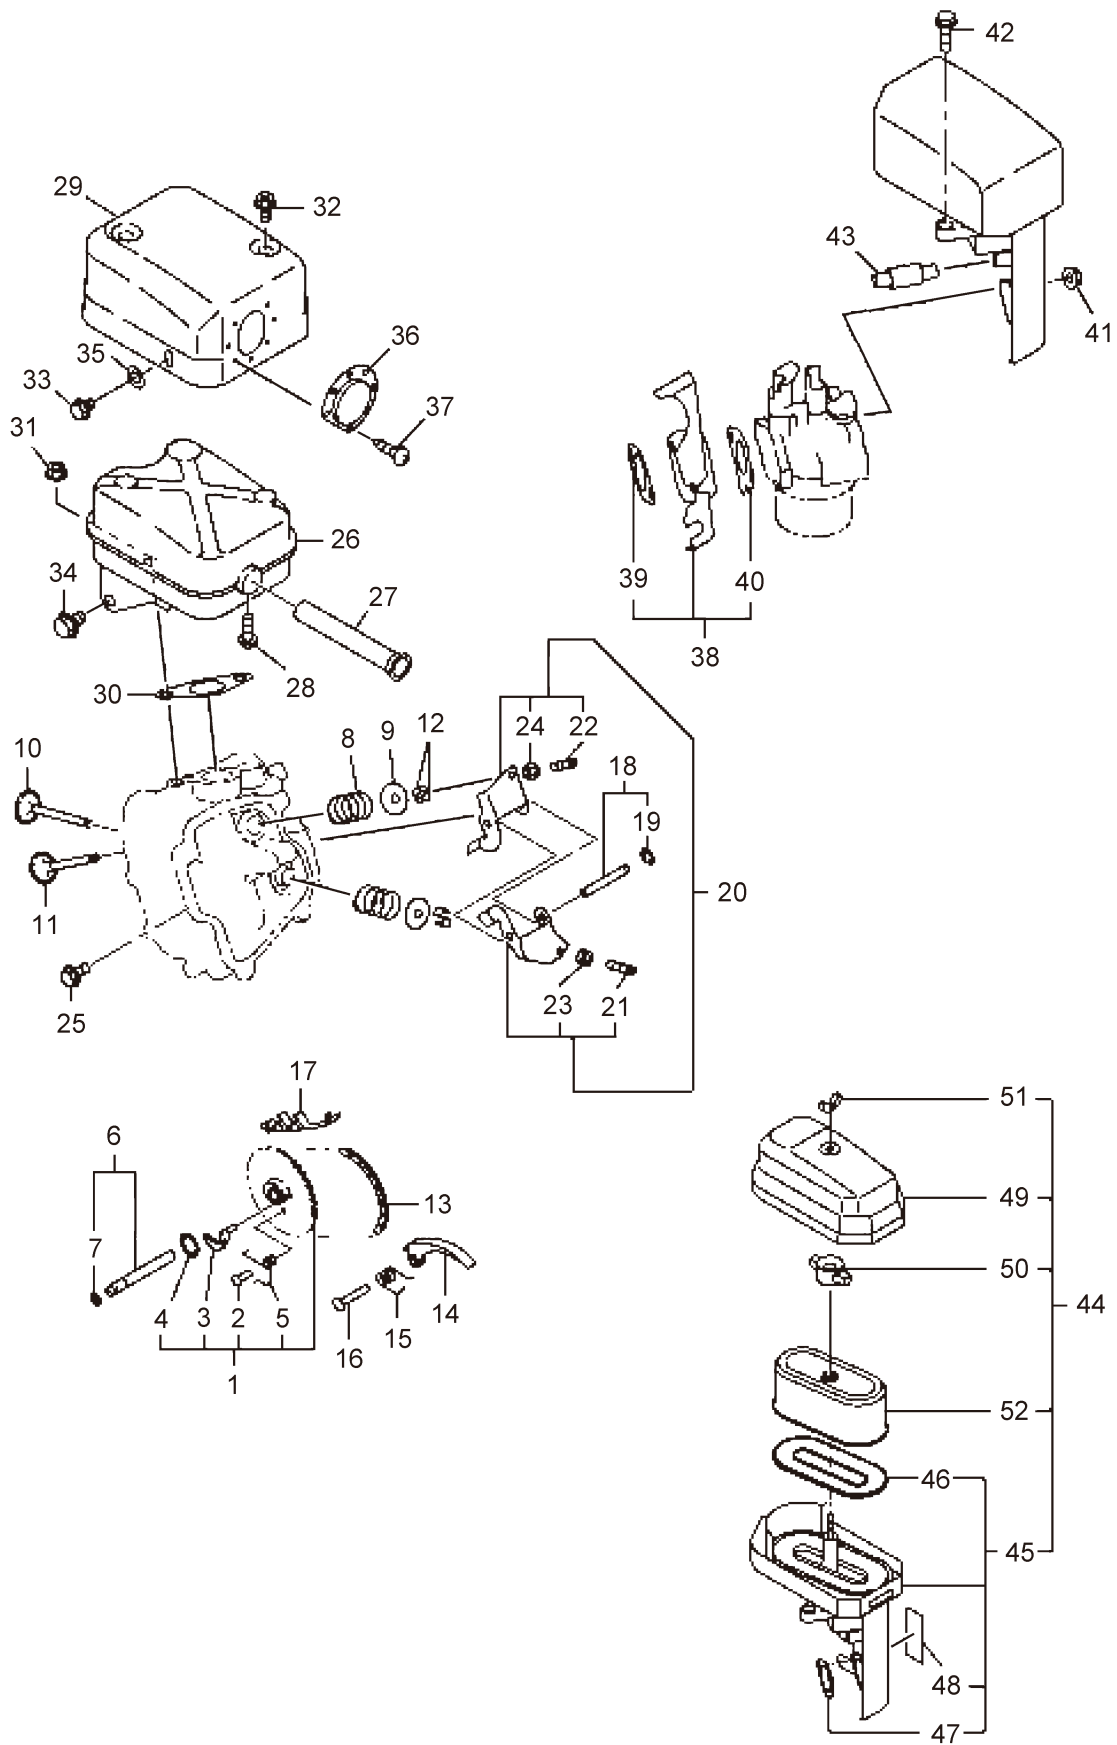

15. MSW1017
ENGINE (Air Cleaner, Muffler)

Ref. No.	Parts No.	Parts Name	Q'ty			Remarks
			1012	1017	1515	
15-1	420127	Cam Shaft Comp		1		Incl.2-5
15-2	647491	Spring Pin		1		
15-3	647492	Release Lever		1		
15-4	647493	Clip		1		
15-5	647494	Return Spring		1		
15-6	417061	Pin Comp		1		Incl.7
15-7	417062	O-Ring		1		
15-8	647495	Valve Spring		2		
15-9	644011	Spring Retainer		2		
15-10	647496	Intake Valve		1		
15-11	647497	Exhaust Valve		1		
15-12	644010	Collet Valve		4		
15-13	426064	Timing Chain Comp		1		
15-14	426051	Tentioner		1		
15-15	647500	Spring		1		
15-16	647501	Pin		1		Incl.19
15-17	426052	Chain Guide		1		
15-18	417067	Pin Comp		1		
15-19	641764	Clip		1		
15-20	420128	Rocker Arm Ass'y Set		1		
15-21	647506	Adjust Screw		1		
15-22	647506	Adjust Screw		1		
15-23	647507	Nut		1		
15-24	647507	Nut		1		
15-25	997940	Flange Bolt		1		
15-26	420129	Muffler Comp		1		
15-27	426291	Spark Arrester Comp		1		
15-28	647516	Tapping Screw		1		
15-29	426053	Muffler Cover Comp		1		
15-30	647511	Gasket		1		
15-31	997954	Nut		2		
15-32	647513	Tapping Bolt		2		
15-33	997943	Flange Bolt		1		
15-34	647514	Flange Bolt		1		
15-35	420130	Washer		1		
15-36	417070	Screen Comp		1		Incl.39,40
15-37	647516	Tapping Screw		2		
15-38	426054	Insulator Comp		1		
15-39	426055	Gasket		1		
15-40	426056	Gasket		1		
15-41	582587	Flange Nut		2		DUAL Incl.45-52 Incl.46-48
15-42	417071	Flange Bolt		1		
15-43	417072	Breather Pipe		1		
15-44	426057	Air Cleaner Ass'y		1		
15-45	420132	Base Comp		1