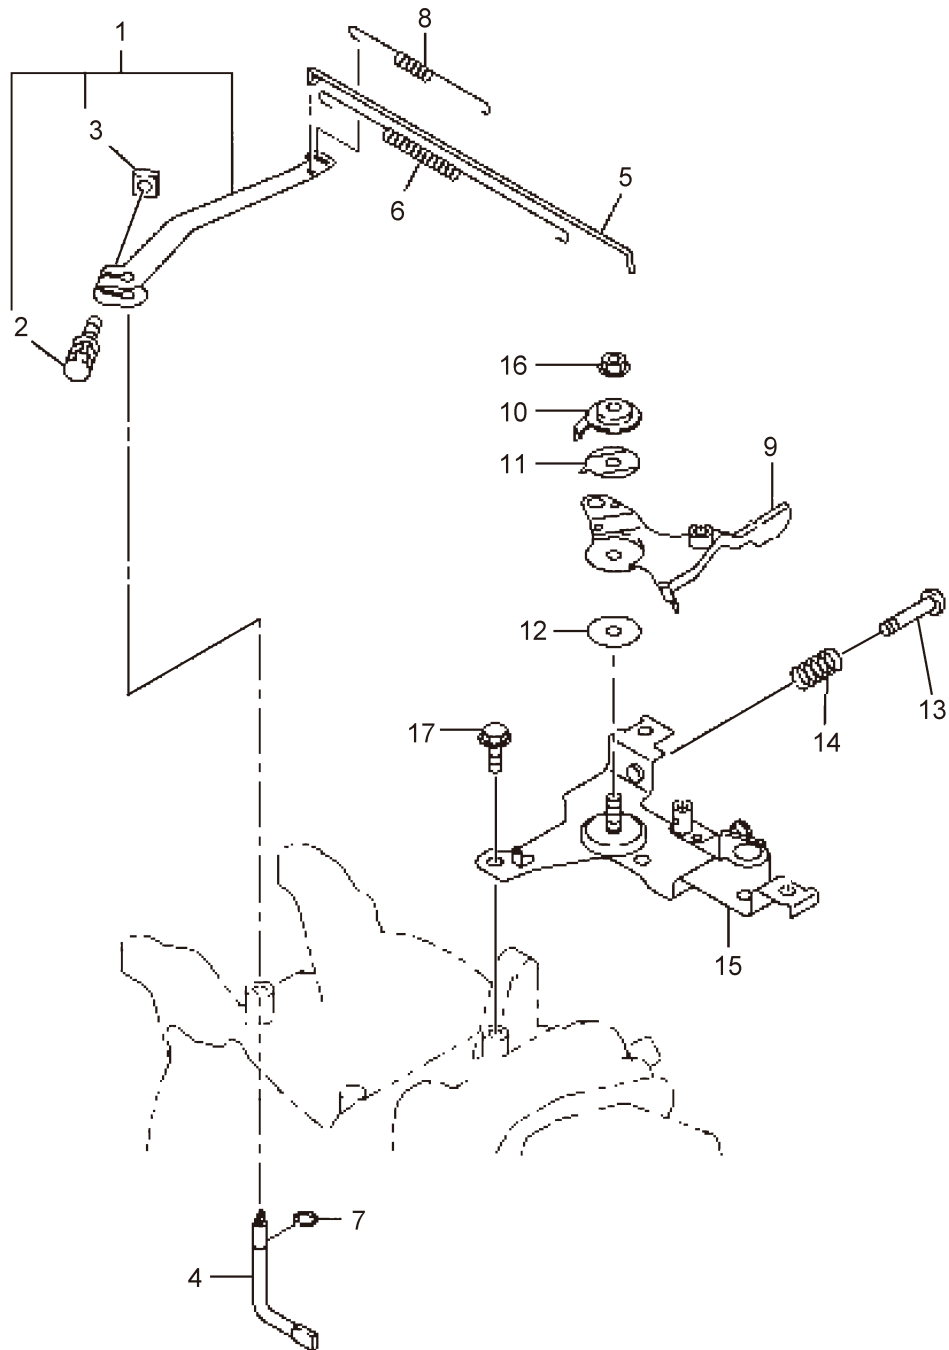

16. MSW1017
ENGINE (Governor)

Ref. No.	Parts No.	Parts Name	Q'ty			Remarks
			1012	1017	1515	
16-1	417077	Governor Lever Ass'y		1		Incl.2,3
16-2	997967	Bolt AY		1		
16-3	997968	Nut		1		
16-4	647530	Governor Shaft		1		
16-5	417126	Governor Rod		1		
16-6	647532	Rod Spring		1		
16-7	641764	Clip		1		
16-8	417079	Governor Spring		1		
16-9	417080	Speed Control Lever		1		
16-10	647538	Stop Plate		1		
16-11	647539	Washer		1		
16-12	647540	Friction Washer		1		
16-13	999965	Screw		1		
16-14	647541	Spring		1		
16-15	417081	Bracket		1		
16-16	647546	Self Lock Nut		1		
16-17	997940	Flange Bolt		2		