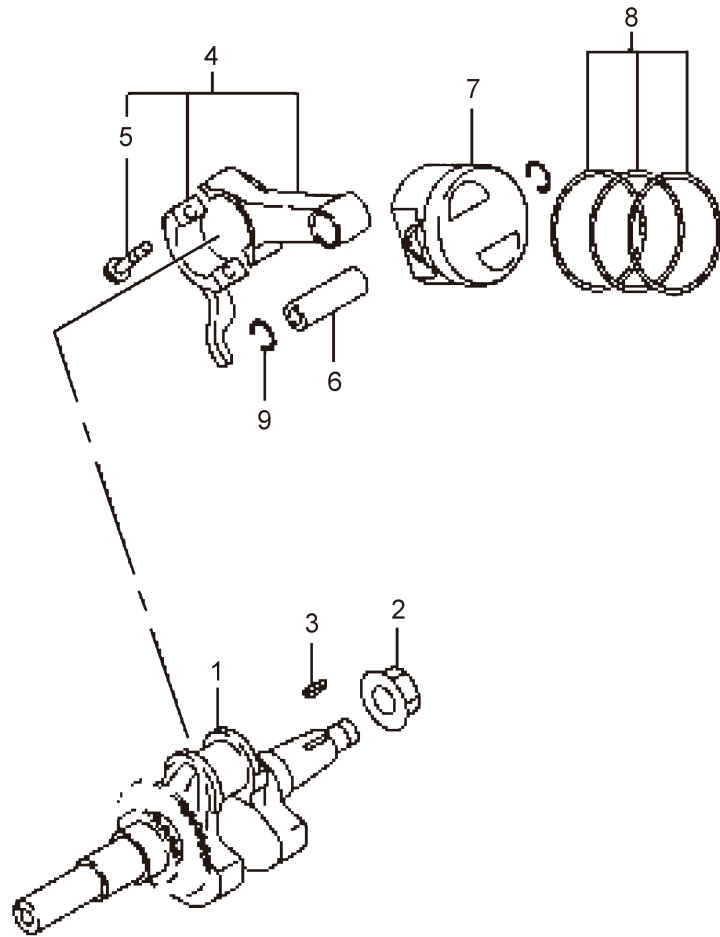

7. MSW1012
ENGINE (Crank Shaft, Piston)

Ref. No.	Parts No.	Parts Name	Q'ty			Remarks
			1012	1017	1515	
7-1	420122	Crankshaft Comp	1			
7-2	647475	Nut	1			
7-3	998021	Woodruff Key	1			
7-4	417112	Connecting Rod Ass'y	1			Incl.5
7-4	417113	Connecting Rod Ass'y	1			Incl.5 US0.25
7-5	647480	Connecting Rod Bolt	2			
7-6	417114	Piston Pin	1			
7-7	417115	Piston	1			STD
7-7	417116	Piston	1			OS0.25
7-7	417117	Piston	1			OS0.50
7-8	426050	Piston Ring Set	1			STD
7-8	417119	Piston Ring Set	1			OS0.25
7-8	417120	Piston Ring Set	1			OS0.50
7-9	998034	Clip	2