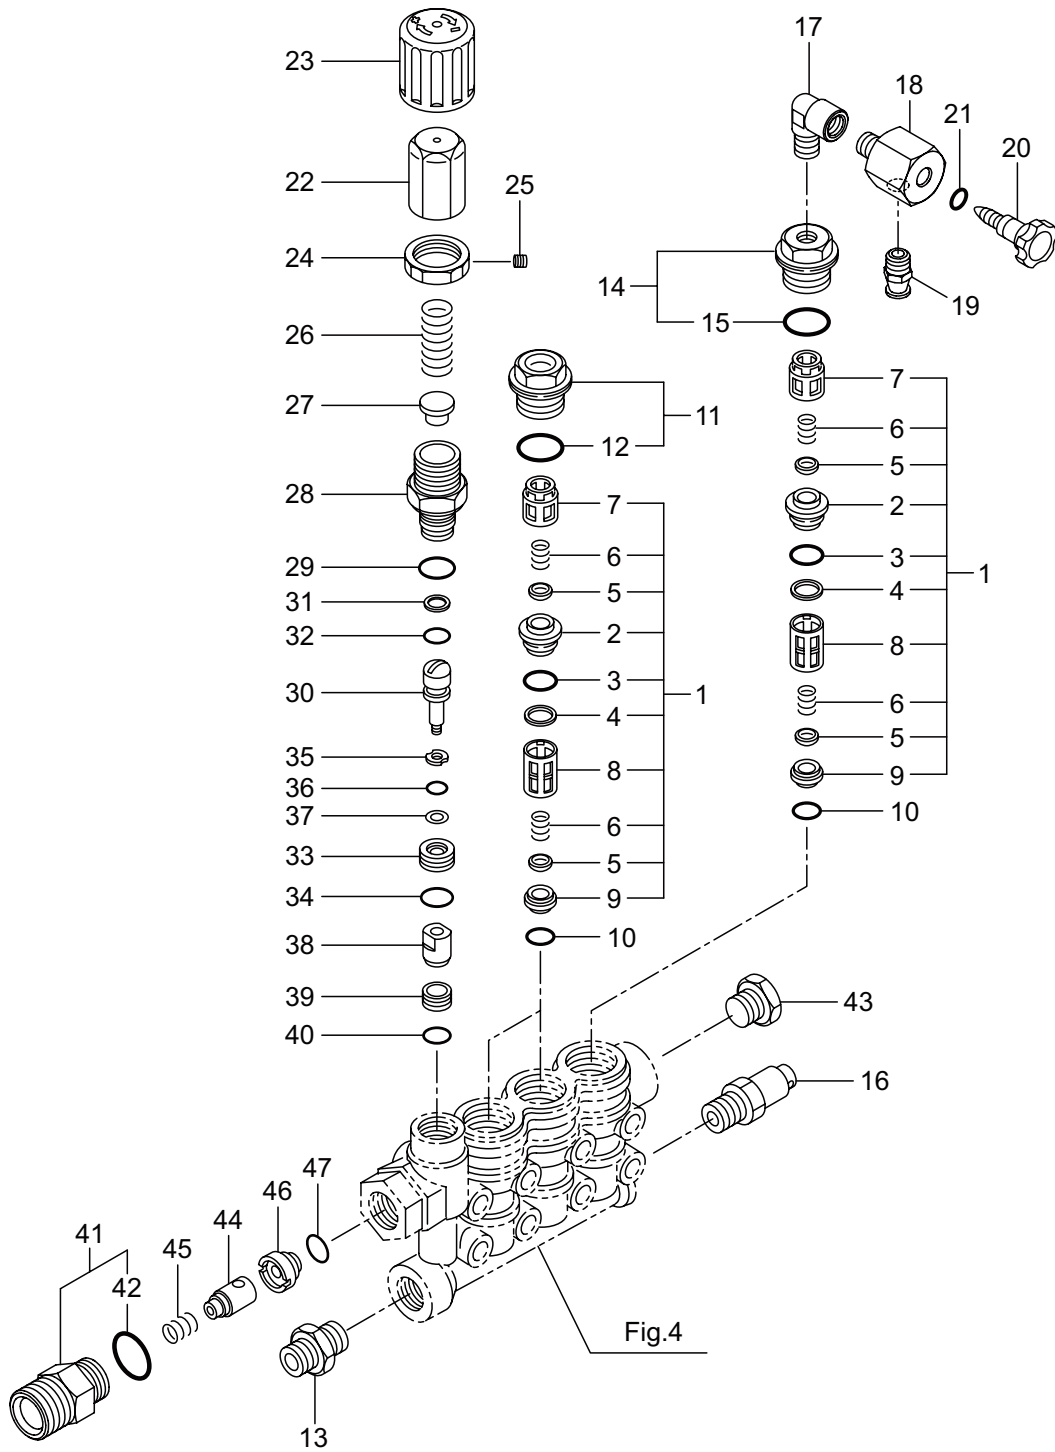

5. MSW1515
PUMP-2 (Valve)

Ref. No.	Parts No.	Parts Name	Q'ty			Remarks
			1012	1017	1515	
5-46	049386	Valve Seat			1	S10
5-47	013963	O-Ring			1