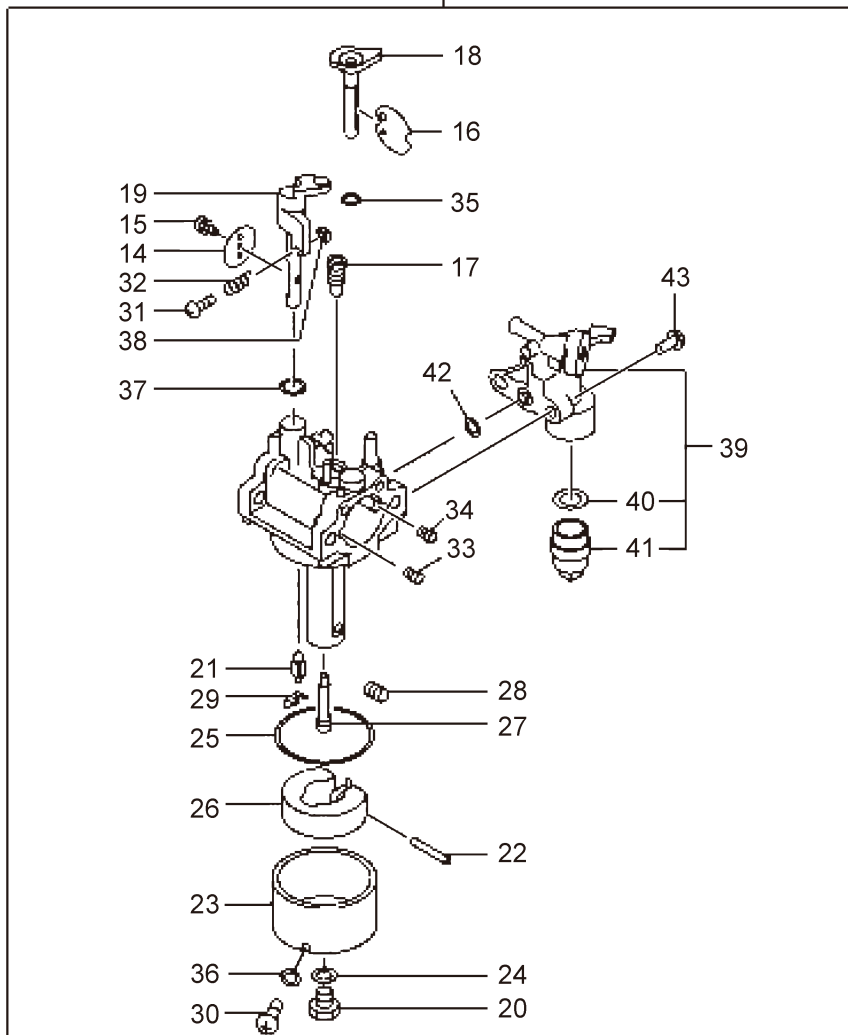

11. MSW1012
ENGINE (Fuel Tank, Carburetor)

Ref. No.	Parts No.	Parts Name	Q'ty			Remarks
			1012	1017	1515	
11-1	423505	Fuel Tank Comp	1			WARNING EX17
11-2	426313	Label	1			
11-3	426060	Label	1			
11-4	426314	Fuel Tank Cap Comp	1			
11-5	647560	Fuel Filter	1			
11-6	417137	Union	1			Incl.10,11
11-7	582587	Flange Nut	2			
11-8	628036	Flange Bolt	1			
11-9	426061	Fuel Pipe Comp	1			
11-10	426062	Rubber Pipe	1			
11-11	420144	Hose Clamp	2			Incl.14-43
11-12	647582	Choke Lever Comp	1			
11-13	420145	Carburetor Ass'y	1			
11-14	647566	Throttle Valve	1			
11-15	641980	Screw	1			
11-16	647567	Choke Valve	1			
11-17	639062	Pilot Jet	1			
11-18	647569	Choke Lever	1			
11-19	647570	Throttle Shaft-A	1			
11-20	597786	Bolt	1			
11-21	647571	Needle	1			
11-22	647572	Pin	1			
11-23	647573	Float Body Ass'y	1			
11-24	583876	Packing	1			
11-25	583877	Chamber Packing	1			
11-26	583878	Float AY	1			
11-27	417142	Main Nozzle	1			
11-28	420146	Main Jet	1			
11-29	639066	Clip	1			
11-30	647576	Screw	1			
11-31	582613	Screw	1			
11-32	417098	Spring	1			
11-33	631248	Air Jet	1			
11-34	647577	Air Jet	1			
11-35	628080	Seal	1			
11-36	647578	Packing	1			Incl.40,41
11-37	647579	Seal	1			
11-38	417099	Nut	1			
11-39	417100	Cock Body A	1			
11-40	417101	Packing	1			
11-41	417102	Cup	1			
11-42	417103	O-Ring	1			
11-43	417104	Screw	2