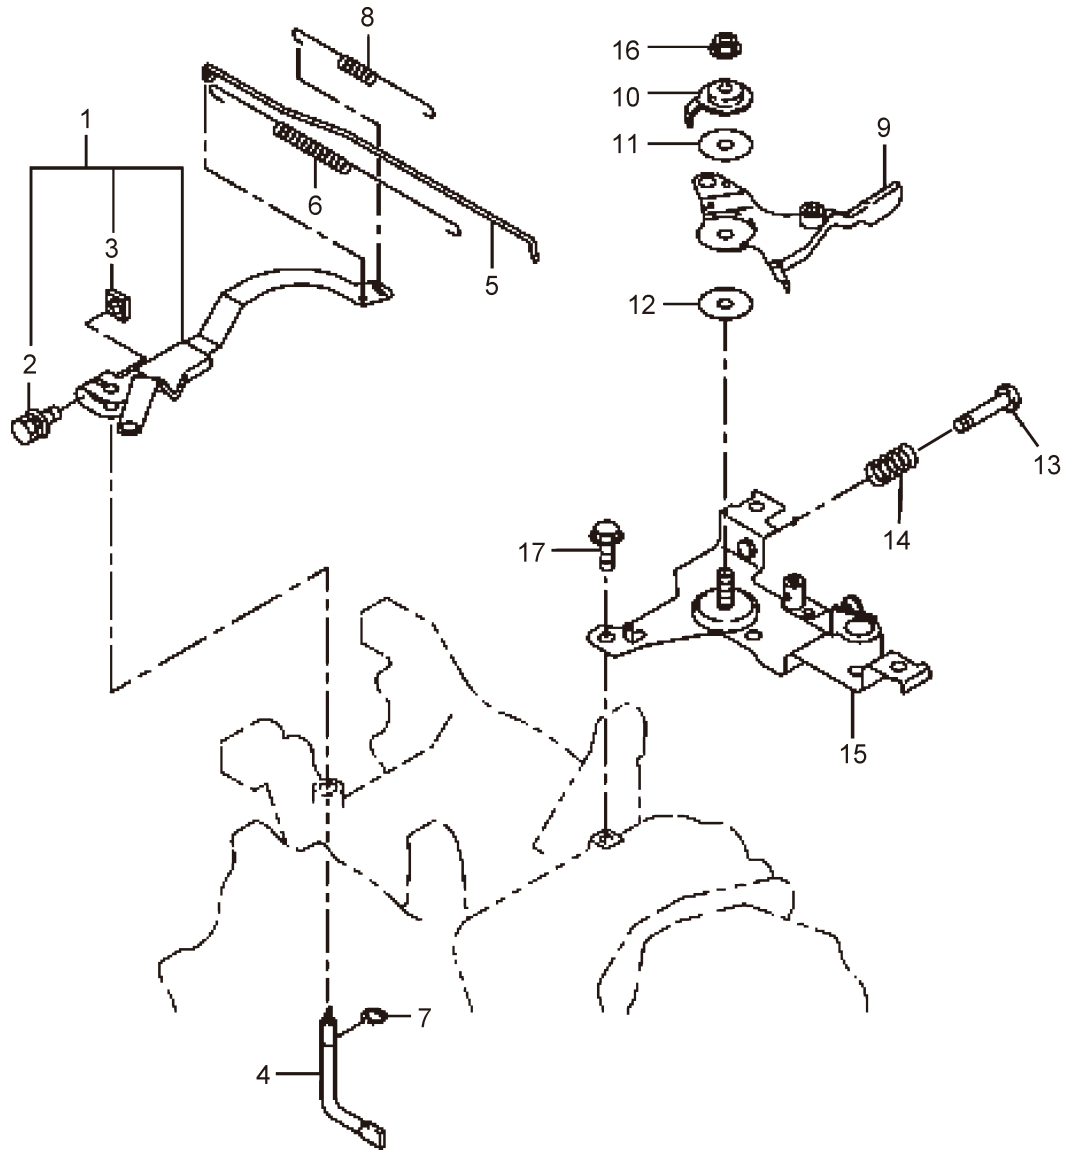

23. MSW1515
ENGINE (Governor)

Ref. No.	Parts No.	Parts Name	Q'ty			Remarks
			1012	1017	1515	
23-1	426460	Governor Lever Ass'y			1	Incl.2,3
23-2	997967	Bolt AY			1	
23-3	997968	Nut			1	
23-4	647530	Governor Shaft			1	
23-5	417078	Governor Rod			1	
23-6	647532	Rod Spring			1	
23-7	641764	Clip			1	
23-8	417079	Governor Spring			1	
23-9	417080	Speed Control Lever			1	
23-10	647538	Stop Plate			1	
23-11	647539	Washer			1	
23-12	647540	Friction Washer			1	
23-13	999965	Screw			1	
23-14	647541	Spring			1	
23-15	417081	Bracket			1	
23-16	647546	Self Lock Nut			1	
23-17	997940	Flange Bolt			2