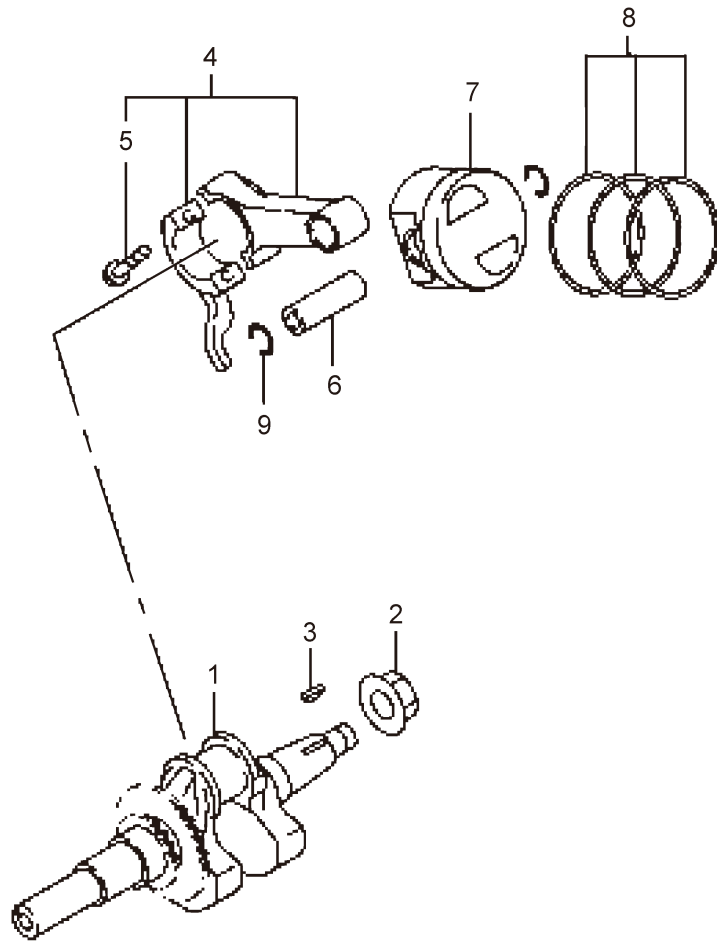

14. MSW1017
ENGINE (Crank Shaft, Piston)

Ref. No.	Parts No.	Parts Name	Q'ty			Remarks
			1012	1017	1515	
14-1	426321	Crankshaft Comp		1		
14-2	647475	Nut		1		
14-3	998021	Woodruff Key		1		
14-4	647478	Connecting Rod Ass'y		1		Incl.5 STD
14-4	647479	Connecting Rod Ass'y		1		Incl.5 US0.25
14-5	647480	Connecting Rod Bolt		2		
14-6	417114	Piston Pin		1		
14-7	417115	Piston		1		STD
14-7	417116	Piston		1		OS0.25
14-7	417117	Piston		1		OS0.50
14-8	426050	Piston Ring Set		1		STD
14-8	417119	Piston Ring Set		1		OS0.25
14-8	417120	Piston Ring Set		1		OS0.50
14-9	998034	Clip		2