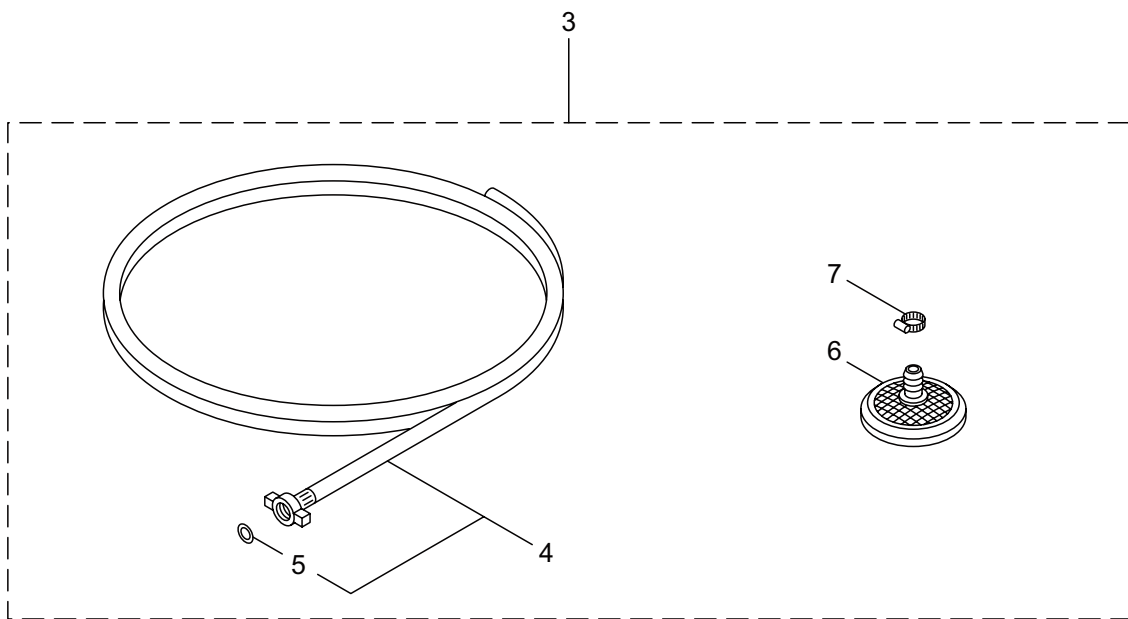

27. MSW1012/MSW1017/MSW1515
ACCESSORIES (Hose, Nozzle)

Ref. No.	Parts No.	Parts Name	Q'ty			Remarks
			1012	1017	1515	
27-1	132238	High-Pressure Hose Ass'y	1	1	1	6.4x14x8m Incl.2
27-2	132362	O-Ring	2	2	2	
27-3	132655	Suction Hose Set	1	1	1	Incl.4-7
27-4	131215	Suction Hose Ass'y	1	1	1	13x18x2.4m Incl.5
27-5	131301	Packing	1	1	1	12x18.5xt2
27-6	131303	Suction Strainer Ass'y	1	1	1	
27-7	131306	Hose Band	1	1	1	#13-19
27-8	131972	Gun Glip Ass'y	1	1	1	
27-9	131973	Variable Nozzle Ass'y	1			
27-9	132665	Variable Nozzle Ass'y		1		
27-9	132678	Variable Nozzle Ass'y			1	
27-10	133252	Instruction Manual	1	1	1	MSW
27-11	131332	Instruction Manual	1			Engine
27-11	132657	Instruction Manual		1	1	Engine