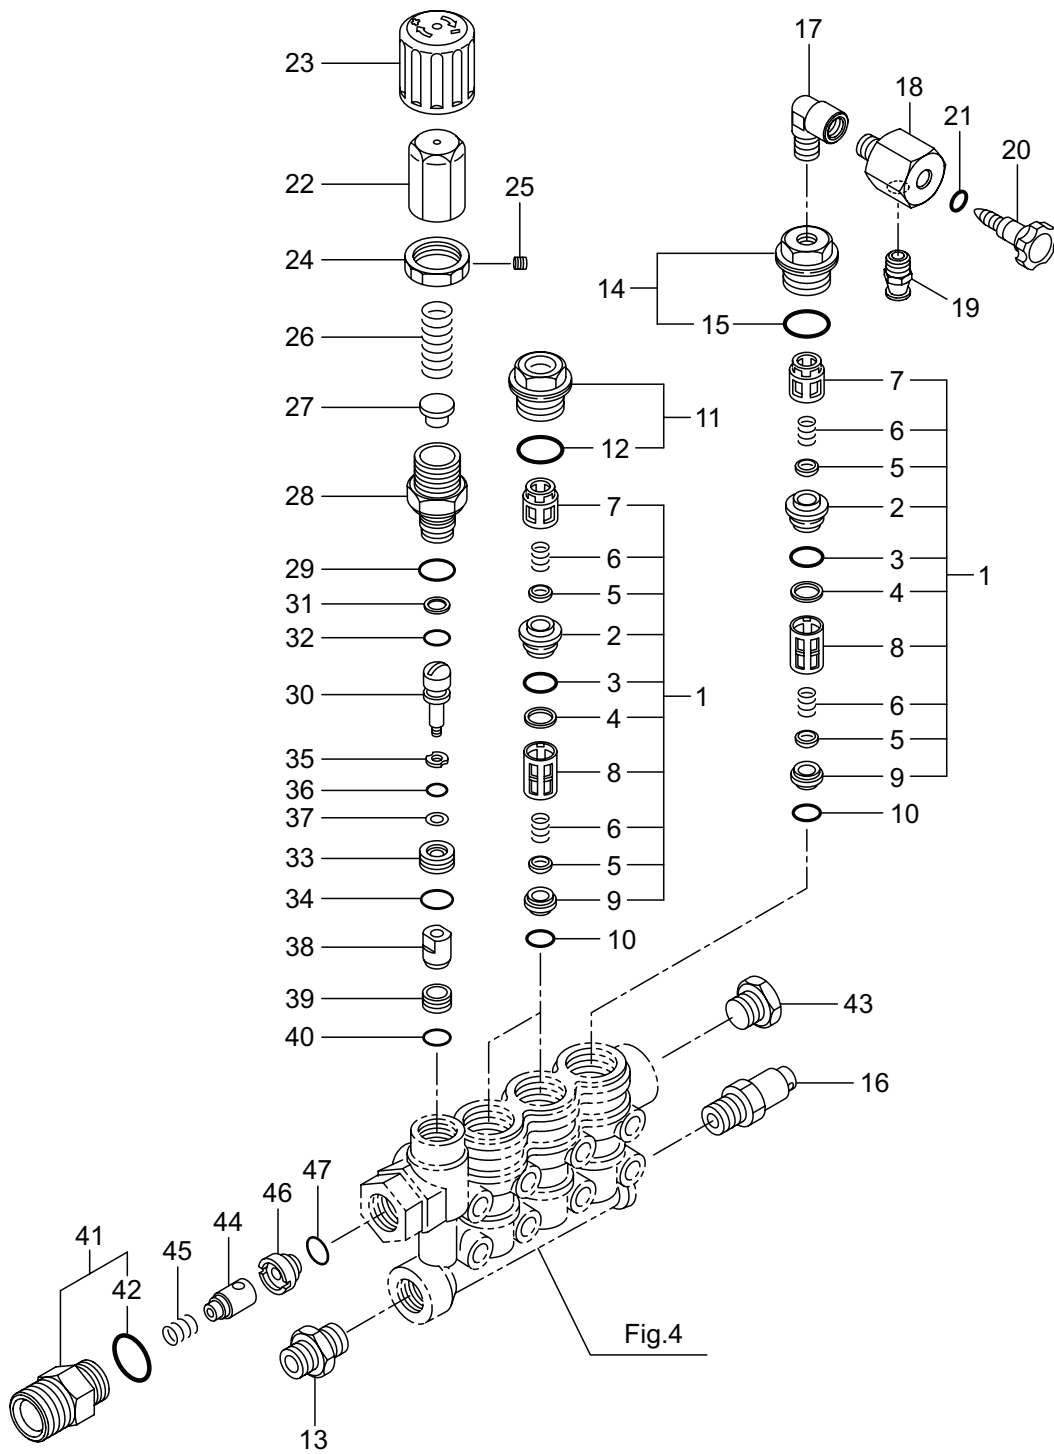

5. MSW1515
PUMP-2 (Valve)

Ref. No.	Parts No.	Parts Name	Q'ty			Remarks
			1012	1017	1515	
5-1	049375	Valve Ass'y			3	Incl.2-9
5-2	049376	Valve Seat			3	
5-3	043358	O-Ring			3	12.3x1.6
5-4	048361	Back-Up Ring			3	12.5x15x1
5-5	547098	Valve			6	
5-6	049354	Spring			6	0.5-11L
5-7	547441	Spring Retainer			3	
5-8	049377	Spring Retainer			3	
5-9	049378	Valve Seat			3	
5-10	026129	O-Ring			3	S12
5-11	049379	Plug Ass'y			2	Incl.12,13
5-12	049382	O-Ring			2	P20
5-13	028375	Nipple			1	1/2-14NPTxG1/2
5-14	132672	Plug Ass'y			1	Incl.15
5-15	049382	O-Ring			1	P20
5-16	132652	Valve			1	
5-17	131185	Elbow			1	
5-18	541778	Air Bleeder			1	
5-19	541559	Adapter			1	
5-20	027441	Needle Valve			1	
5-21	011341	O-Ring			1	3x2
5-22	049099	Pressure Regulator Cap			1	
5-23	049100	Cap			1	
5-24	125521	Nut			1	M25x1
5-25	088953	Cap Screw			1	M4x4
5-26	045198	Spring			1	4.5-45L
5-27	049101	Plate			1	
5-28	049102	Piston Guide			1	
5-29	026133	O-Ring			1	S16
5-30	049103	Piston			1	
5-31	129638	Back-Up Ring			1	P9
5-32	049104	O-Ring			1	P9
5-33	049105	Sleeve			1	
5-34	049106	O-Ring			1	S15
5-35	049107	Washer			1	
5-36	022056	O-Ring			1	P7
5-37	049123	Back-Up Ring			1	7x10x1.25
5-38	049383	Valve			1	
5-39	049384	Valve Seat			1	
5-40	013965	O-Ring			1	S12
5-41	132674	Adapter Ass'y			1	Incl.42
5-42	026133	O-Ring			1	S16
5-43	043633	Plug			1	3/8-18NPT
5-44	049245	Valve Comp			1	
5-45	117275	Spring			1