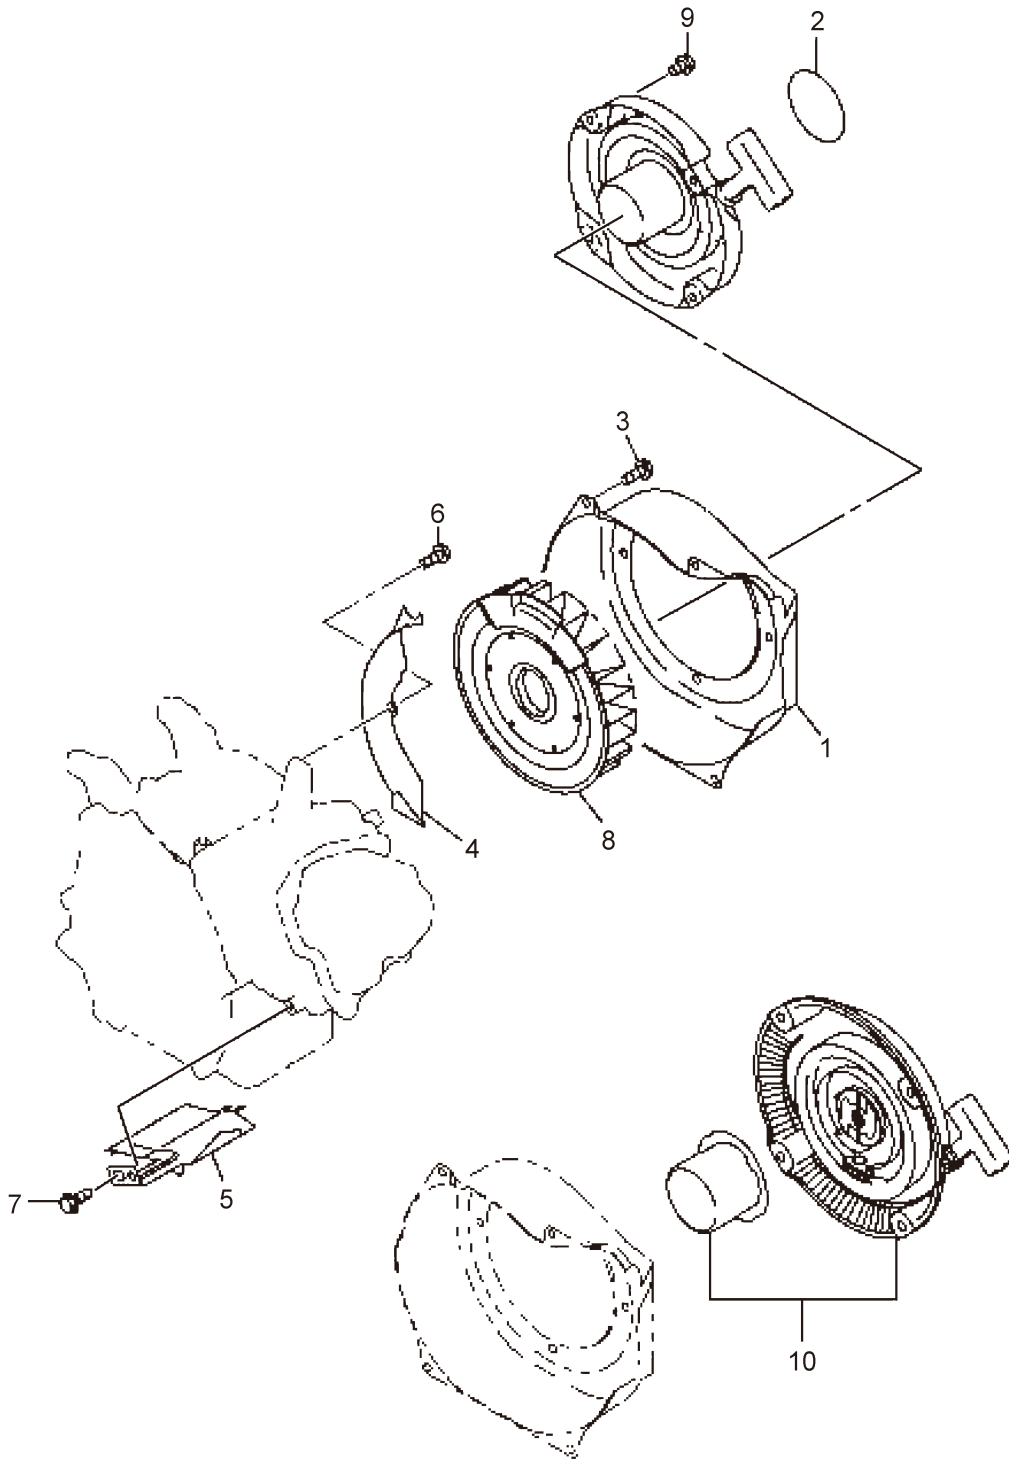

10. MSW1012
ENGINE (Recoil Starter)

Ref. No.	Parts No.	Parts Name	Q'ty			Remarks
			1012	1017	1515	
10-1	423499	Blower Housing Comp	1			TRADE MARK
10-2	426059	Label	1			
10-3	582563	Flange Bolt	4			
10-4	420136	Baffle Comp	1			
10-5	647549	Baffle	1			
10-6	647551	Flange Bolt	1			
10-7	997940	Flange Bolt	1			
10-8	420137	Cooling Blower	1			
10-9	582563	Flange Bolt	4			
10-10	420138	Recoil Starter Ass'y	1