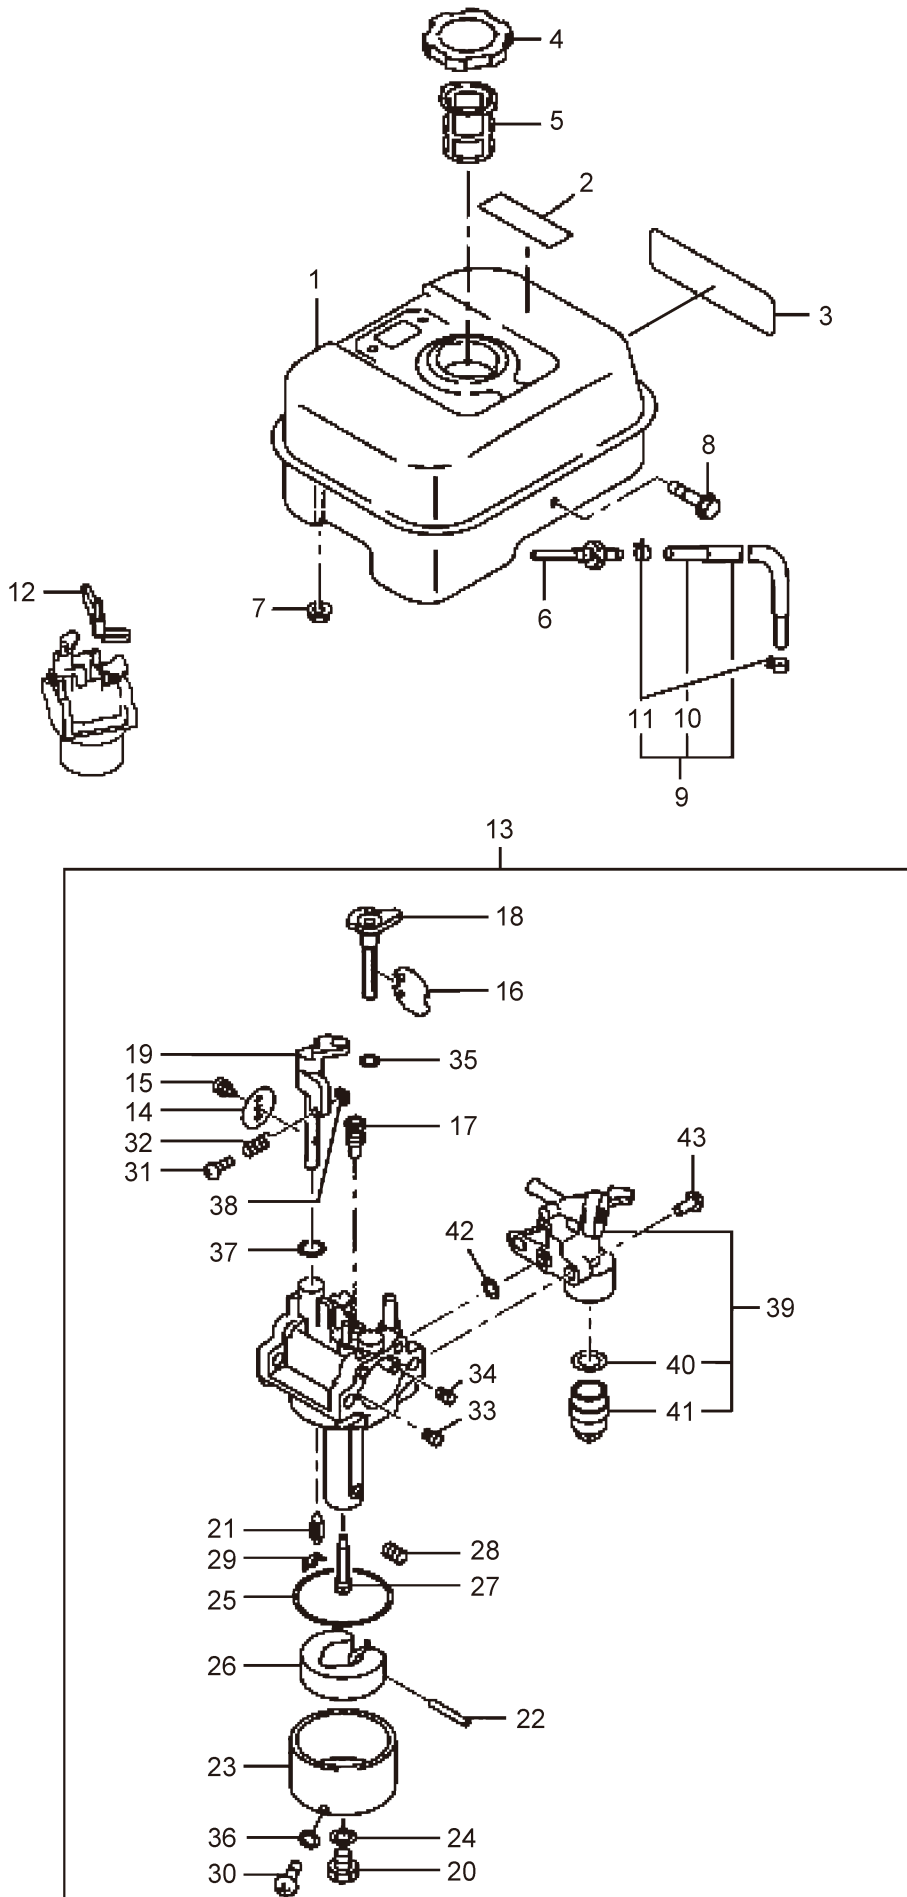

18. MSW1017
ENGINE (Fuel Tank, Carburetor)

Ref. No.	Parts No.	Parts Name	Q'ty			Remarks
			1012	1017	1515	
18-1	423505	Fuel Tank Comp		1		
18-2	426313	Label		1		WARNING
18-3	426068	Label		1		EX21
18-4	426314	Fuel Tank Cap Comp		1		
18-5	647560	Fuel Filter		1		
18-6	417137	Union		1		
18-7	582587	Flange Nut		2		
18-8	628036	Flange Bolt		1		
18-9	426069	Fuel Pipe Comp		1		Incl.10,11
18-10	426070	Rubber Pipe		1		
18-11	420144	Hose Clamp		2		
18-12	647582	Choke Lever Comp		1		
18-13	426071	Carburetor Ass'y		1		Incl.14-43
18-14	647566	Throttle Valve		1		
18-15	641980	Screw		1		
18-16	647567	Choke Valve		1		
18-17	647568	Pilot Jet		1		
18-18	647569	Choke Lever		1		
18-19	647570	Throttle Shaft-A		1		
18-20	597786	Bolt		1		
18-21	647571	Needle		1		
18-22	647572	Pin		1		
18-23	647573	Float Body Ass'y		1		
18-24	583876	Packing		1		
18-25	583877	Chamber Packing		1		
18-26	583878	Float AY		1		
18-27	647574	Main Nozzle		1		
18-28	647575	Main Jet		1		
18-29	639066	Clip		1		
18-30	647576	Screw		1		
18-31	582613	Screw		1		
18-32	417098	Spring		1		
18-33	599849	Air Jet		1		
18-34	647577	Air Jet		1		
18-35	628080	Seal		1		
18-36	647578	Packing		1		
18-37	647579	Seal		1		
18-38	417099	Nut		1		
18-39	417100	Cock Body A		1		Incl.40,41
18-40	417101	Packing		1		
18-41	417102	Cup		1		
18-42	417103	O-Ring		1		
18-43	417104	Screw		2