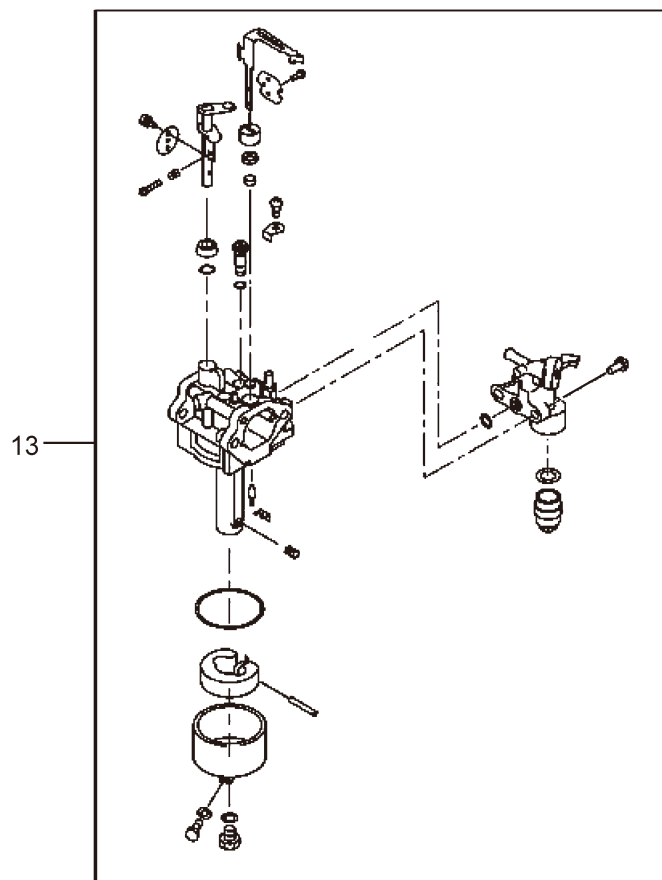

25. MSW1515
ENGINE (Fuel Tank, Carburetor)

Ref. No.	Parts No.	Parts Name	Q'ty			Remarks
			1012	1017	1515	
25-1	426465	Fuel Tank Comp			1	
25-2	426313	Label			1	WARNING
25-3	426466	Label			1	
25-4	426467	Fuel Tank Cap Comp			1	
25-5	647560	Fuel Filter			1	
25-6	417137	Union			1	
25-7	997954	Nut			2	
25-8	647477	Flange Bolt			2	
25-9	426468	Fuel Pipe Comp			1	Incl.10,11
25-10	426469	Rubber Pipe			1	
25-11	420144	Hose Clamp			2	
25-12	647582	Choke Lever Comp			1	
25-13	426470	Carburetor Ass'y			1