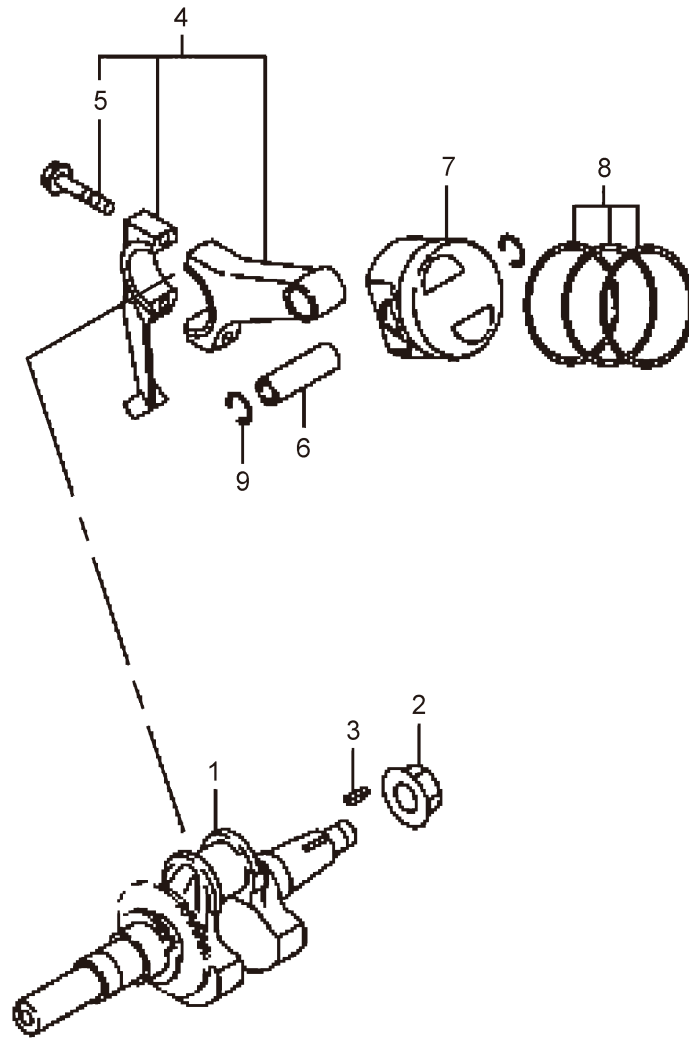

21. MSW1515
ENGINE (Crank Shaft, Piston)

Ref. No.	Parts No.	Parts Name	Q'ty			Remarks
			1012	1017	1515	
21-1	426430	Crankshaft CP			1	
21-2	407050	Flange Nut			1	
21-3	998021	Woodruff Key			1	
21-4	426431	Connecting Rod Ass'y			1	Incl.5
21-5	426432	Connecting Rod Bolt			2	
21-6	426433	Piston Pin			1	
21-7	426434	Piston			1	STD
21-7	426435	Piston			1	OS0.25
21-7	426436	Piston			1	OS0.50
21-8	426437	Piston Ring Set			1	STD
21-8	426438	Piston Ring Set			1	OS0.25
21-8	426439	Piston Ring Set			1	OS0.50
21-9	631185	Clip			2