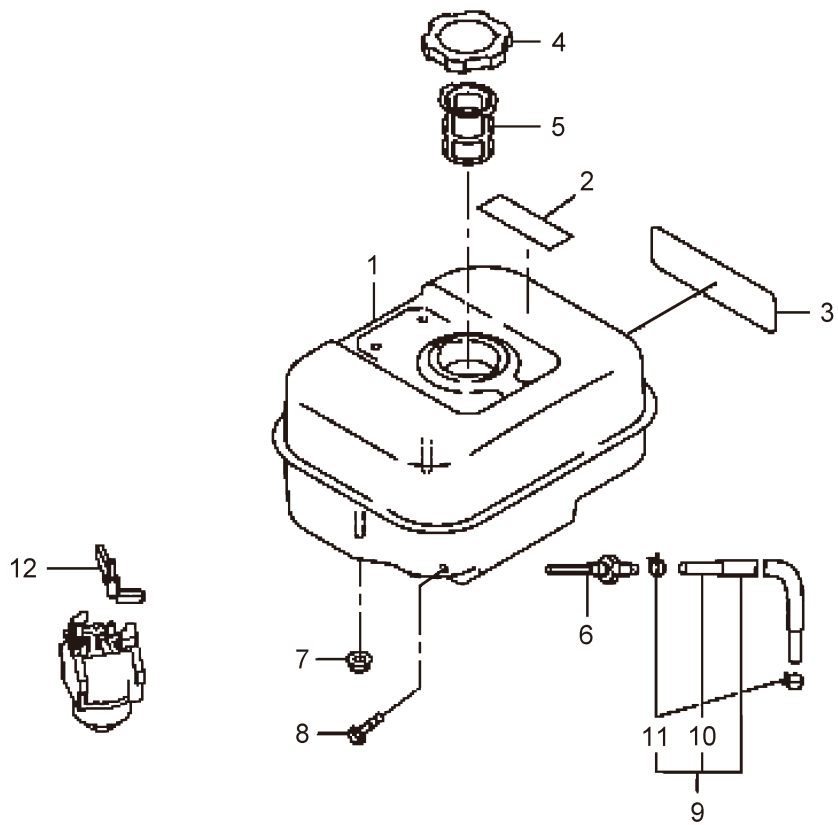

25. MSW1515
ENGINE (Fuel Tank, Carburetor)

Ref. No.	Parts No.	Parts Name	Q'ty			Remarks
			1012	1017	1515	
25-1	426465	Fuel Tank Comp			1	
25-2	426313	Label			1	WARNING
25-3	426466	Label			1	
25-4	426467	Fuel Tank Cap Comp			1	
25-5	647560	Fuel Filter			1	
25-6	417137	Union			1	
25-7	997954	Nut			2	
25-8	647477	Flange Bolt			2	
25-9	426468	Fuel Pipe Comp			1	Incl.10,11
25-10	426469	Rubber Pipe			1	
25-11	420144	Hose Clamp			2	
25-12	647582	Choke Lever Comp			1	
25-13	426470	Carburetor Ass'y			1