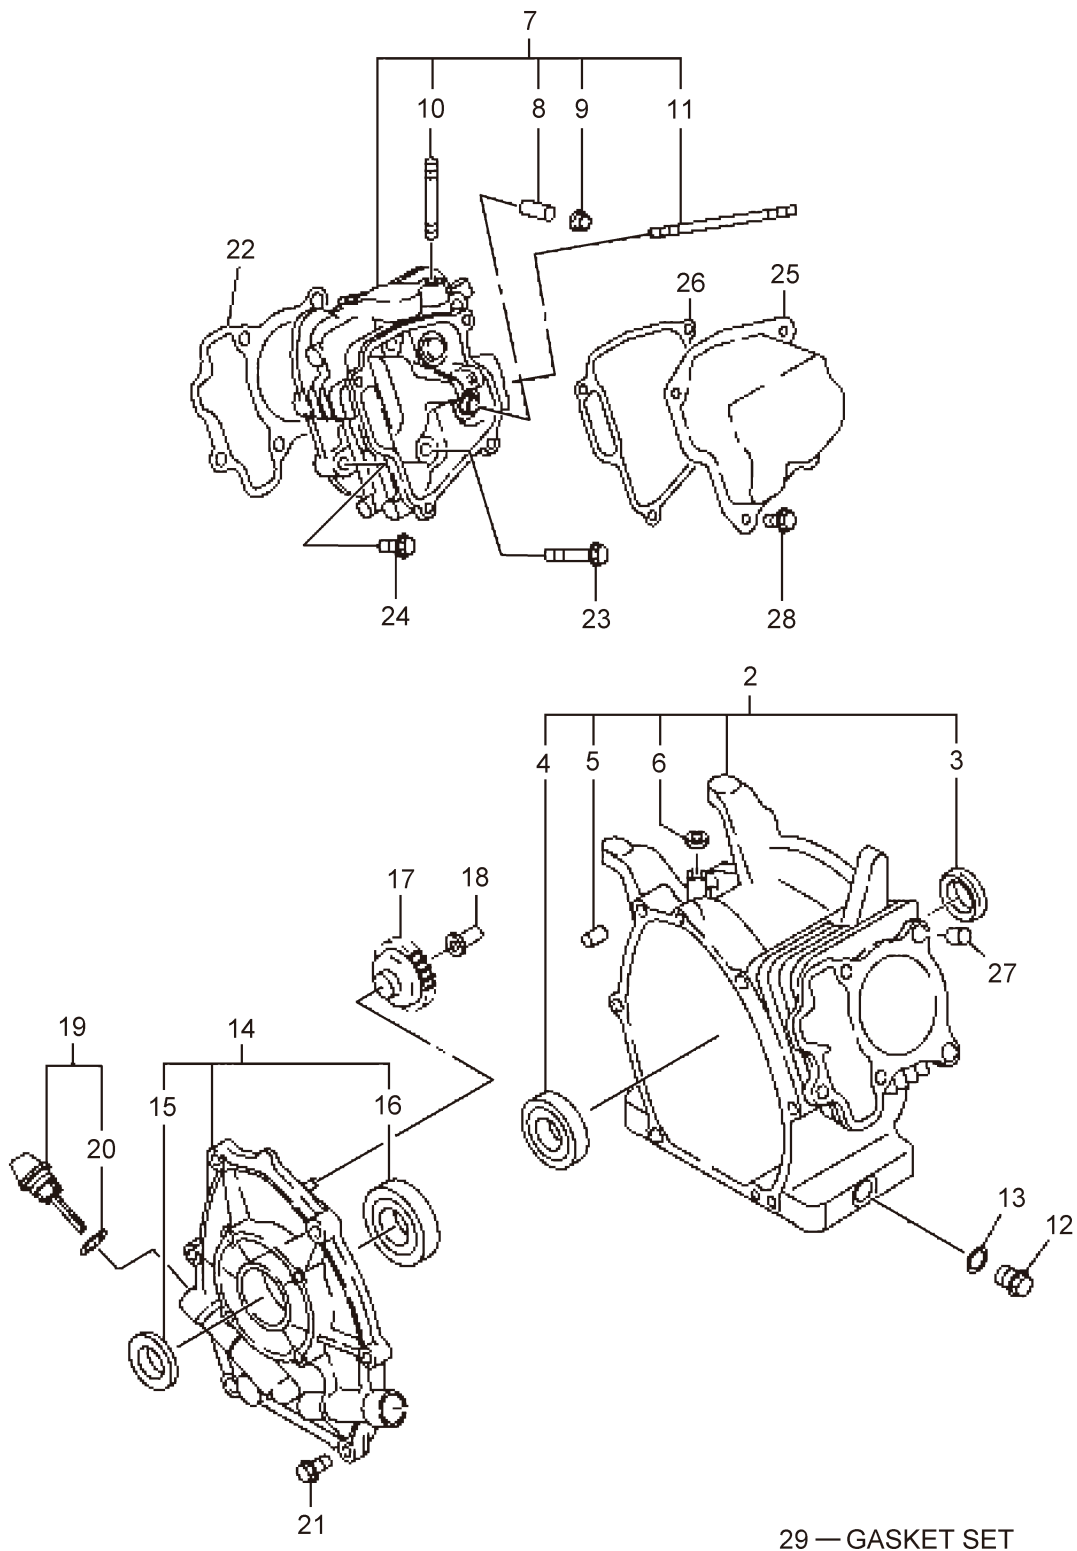

13. MSW1017
ENGINE (Crankcase, Cylinder Head)

Ref. No.	Parts No.	Parts Name	Q'ty			Remarks
			1012	1017	1515	
13-1	132661	Engine		1		EX210DM2480
13-2	426320	Crankcase Comp		1		Incl.3-6
13-3	647454	Oil Seal		1		
13-4	647455	Bearing		1		
13-5	647456	Pipe Knock		2		
13-6	647458	Oil Seal		1		
13-7	647467	Cylinder Head Comp		1		Incl.8-11
13-8	627981	Valve Guide		2		
13-9	647453	Stem Seal		1		
13-10	582498	Stud		2		
13-11	647457	Stud		2		
13-12	998006	Plug		2		
13-13	998005	Gasket		2		
13-14	426290	Main Bearing Cover C		1		Incl.15,16
13-15	647460	Oil Seal		1		
13-16	417040	Bearing		1		
13-17	417041	Governor Gear Comp		1		
13-18	417042	Governor Sleeve		1		
13-19	417044	Oil Ggauge Ass'y		2		Incl.20
13-20	417043	Gasket		2		
13-21	647466	Bolt		6		
13-22	420120	Gasket		1		
13-23	647469	Flange Bolt		4		
13-24	647470	Flange Bolt		1		
13-25	417047	Rocker Cover Comp		1		
13-26	647472	Gasket		1		
13-27	647456	Pipe Knock		2		
13-28	997940	Flange Bolt		4		
13-29	426049	Gasket Set		1