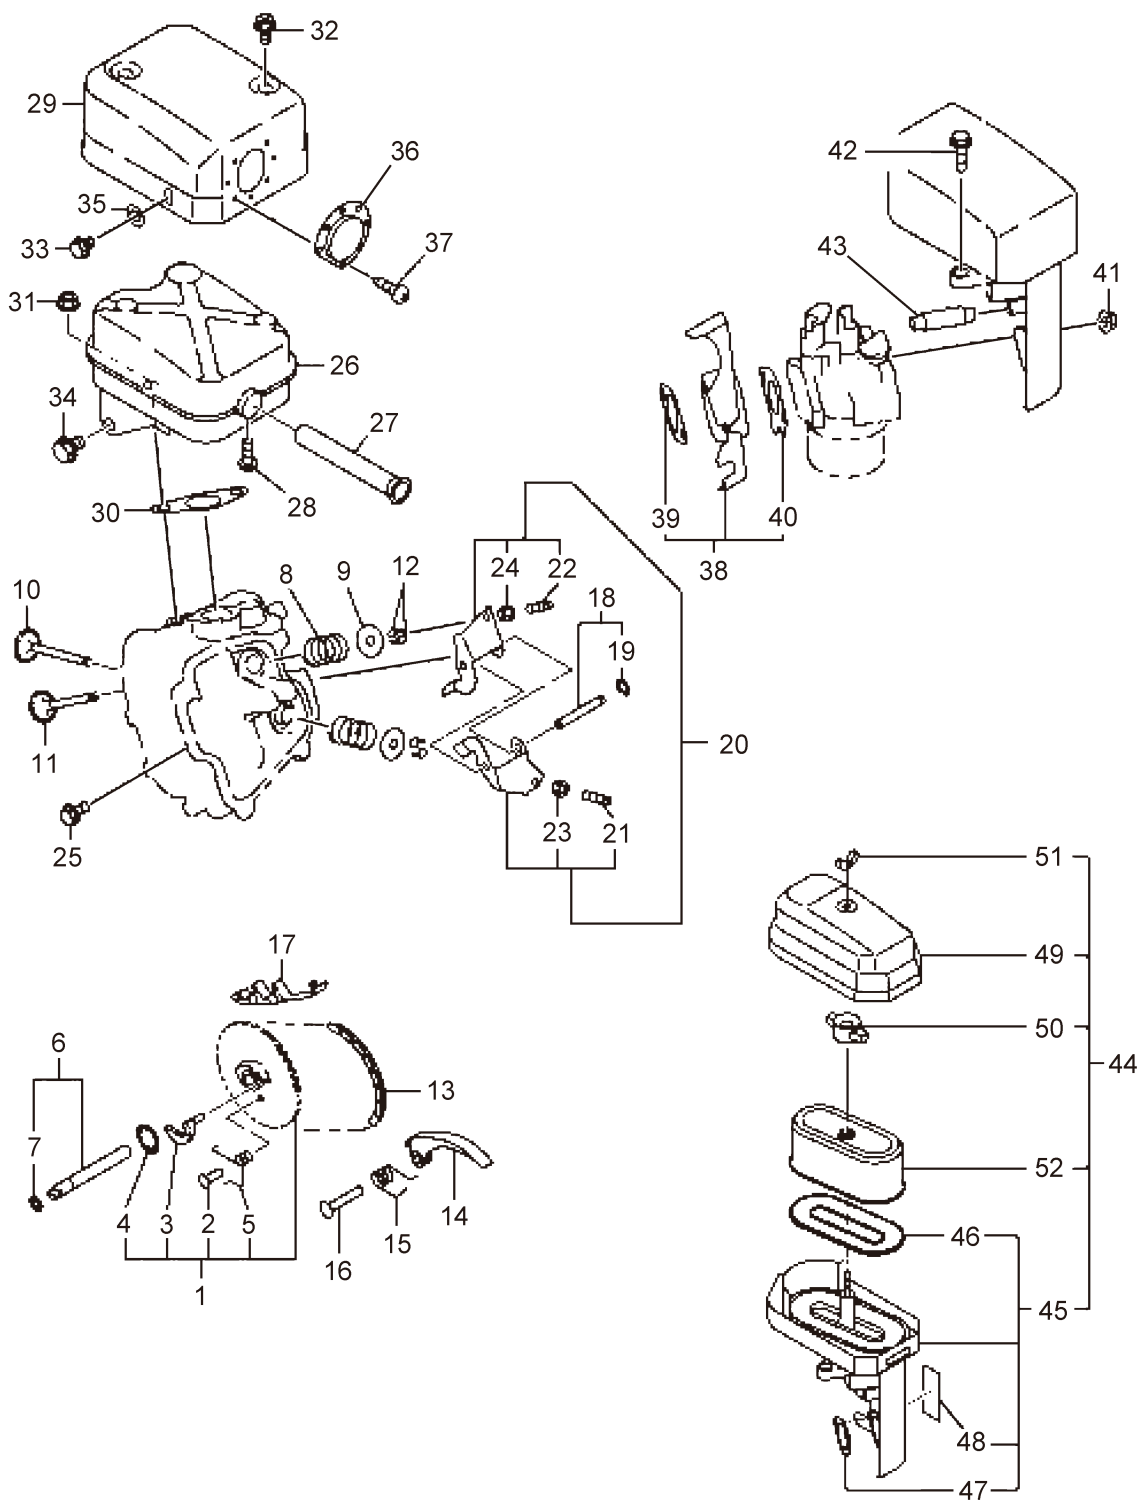

8. MSW1012
ENGINE (Air Cleaner, Muffler)

Ref. No.	Parts No.	Parts Name	Q'ty			Remarks
			1012	1017	1515	
8-46	647523	Packing	1			
8-47	647524	Packing	1			
8-48	647526	Label	1			
8-49	647525	Cover Comp	1			
8-50	420133	Wing Nut	1			
8-51	426058	Wing Nut	1			
8-52	647589	Element Set	1			DUAL