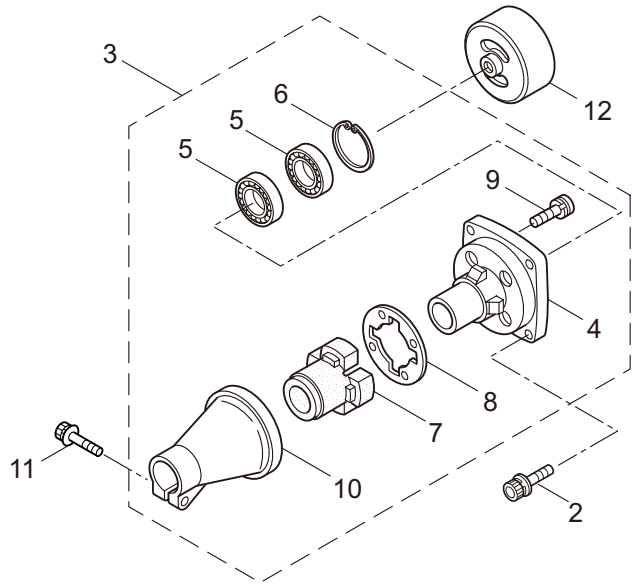

PARTS LIST

MX27

CONTENTS

1. MAIN BODY	1 ~ 2
2. GEARCASE	3 ~ 4
3. ENGINE	5 ~ 8
4. CARBURETOR, FUEL TANK	9 ~ 10
5. ACCESSORIES	11 ~ 12

2015. 11.

P/N 524142

1. MX27
MAIN BODY

Ref. No.	Part No.	Part Name	Q'ty	Remarks
1-1	366109	MX27(EU01)	1	
1-2	261250	Cap Screw	4	M5x20
1-3	215512	Clutch Case Ass'y	1	Incl.4-10
1-4	214592	Bearing Case	1	
1-5	214161	Bearing	2	#6000ZZ
1-6	054676	Snap Ring	1	#26
1-7	214162	Buffer	1	
1-8	214163	Washer	1	
1-9	092033	Screw	4	M5x15
1-10	214593	Driveshaft Tube Adapter	1	
1-11	261246	Cap Screw	1	M5x25
1-12	229091	Clutch Drum	1	
1-13	219268	Driveshaft Ass'y	1	
1-14	224122	Driveshaft Tube	1	
1-15	235079	Throttle Trigger	1	
1-16	215533	Hanging Bracket Ass'y	1	Incl.17
1-17	261762	Cap Screw	1	M5x14
1-18	560238	Label	1	MX27
1-19	560240	Label	1	
1-20	560246	Label	1	112dBA
1-21	560229	Hanging Strap Ass'y	1	
1-22	230748	Cover Extention	1	
1-23	224324	Loop Handle Ass'y	1	Incl.24-27
1-24	222520	Loop Handle	1	
1-25	213171	Packing	1	
1-26	215608	Cap Screw	4	M5x30x16
1-27	081027	Nut	4	M5
1-28	232086	Safety Cover Ass'y	1	Incl.29-35
1-29	231252	Safety Cover Ass'y	1	Incl.30,31
1-30	227819	Bracket	1	
1-31	221580	Screw	1	4x8
1-32	232087	Bracket Ass'y	1	Incl.33-35
1-33	227822	Bracket	1	
1-34	220632	Cap Screw	2	M6x30
1-35	231704	Washer	2	6x13xt1.0
1-36	231882	String Cutter Ass'y	1	Incl.37-39
1-37	230747	String Cutter	1	
1-38	261250	Cap Screw	1	M5x20
1-39	228325	Nut	1	

2. MX27
GEARCASE

Ref. No.	Part No.	Part Name	Q'ty	Remarks
2-1	231880	Gearcase Ass'y	1	Incl.2-17
2-2	225960	Gearcase	1	
2-3	234109	Bolt	1	M8x8
2-4	227990	Bearing	1	#608
2-5	228416	Gear Set	1	
2-6	219087	Cap Screw	1	M5x10
2-7	227991	Bearing	1	#6001DDU
2-8	055185	Snap Ring	1	#28
2-9	227992	Bearing	1	#609
2-10	227993	Bearing	1	#609Z
2-11	228477	Snap Ring	1	#9
2-12	140270	Snap Ring	1	#24
2-13	261246	Cap Screw	1	M5x25
2-14	212986	Boss Adapter	1	
2-15	140275	Clamping Washer	1	
2-16	215547	Stabilizer	1	
2-17	215610	Bolt	1	M8x22,Counterclockwise