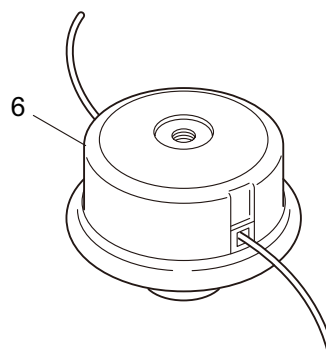

5. MX27
ACCESSORIES

Ref. No.	Part No.	Part Name	Q'ty	Remarks
5-1	210418	Box Spanner	1	13x19x(+)
5-2	022865	Double-ended Wrench	1	8x10
5-3	210181	Lever Handle	1	3.5x170L
5-4	219432	Wrench	1	4mm
5-5	219433	Wrench	1	5mm
5-6	232226	Semi-Auto Head (L)	1	
5-7	560251	Colgate Tube	1	60L
5-8	685048	Band	1	CV-150B
5-9	560241	Instruction Manual	1	GB/IT/FR
5-10	560242	Instruction Manual	1	ES/PT/DE
5-11	560243	Instruction Manual	1	GR/PL/RO
5-12	560244	Instruction Manual	1	NL/HR
5-13	524142	Parts List	1	MX27(EU01)