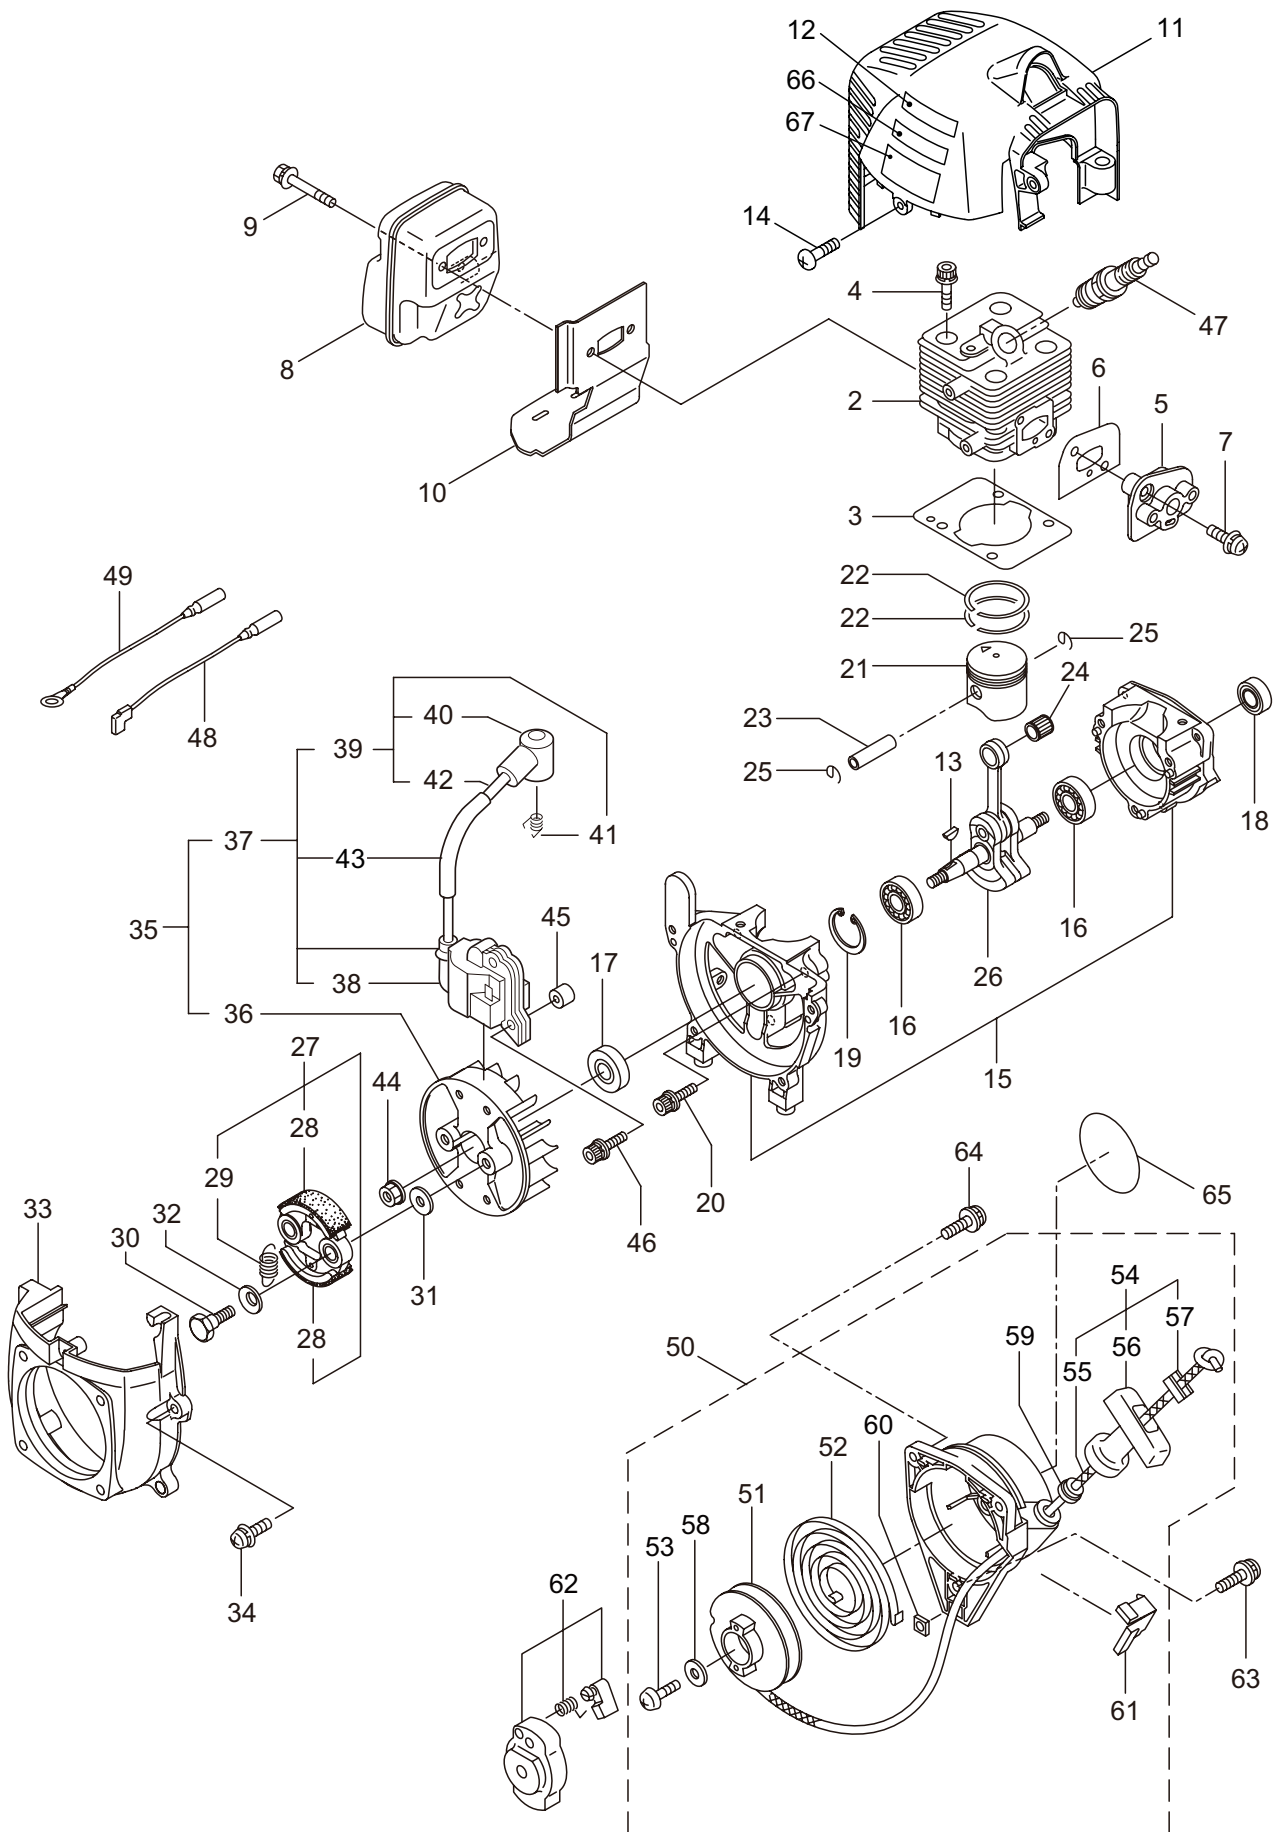

3. MX27 ENGINE

Ref. No.	Part No.	Part Name	Q'ty	Remarks
3-1	859856	Engine	1	EE260TH/07
3-2	269140	Cylinder	1	New gasket required
3-3	282330	Gasket	1	
3-4	261250	Cap Screw	4	M5x20
3-5	263772	Insulator	1	New gasket required
3-6	267049	Gasket	1	
3-7	269826	Screw	2	M5x25
3-8	285102	Muffler Comp	1	
3-9	266264	Cap Screw	2	M5x50
3-10	282252	Gasket	1	
3-11	289903	Top Cover	1	
3-12	563193	Label	1	
3-13	261076	Woodruff Key	1	3x10
3-14	280144	Tapping Screw	1	
3-15	282245	Crankcase	1	
3-16	280488	Bearing	2	PPL 6001
3-17	261492	Oil Seal	1	ISCD12287
3-18	261386	Oil Seal	1	ISCD12227
3-19	055185	Snap Ring	1	#28
3-20	261612	Cap Screw	3	M5x30
3-21	282328	Piston	1	
3-22	261496	Piston Ring	2	(2)Required
3-23	261497	Piston Pin	1	
3-24	261037	Bearing,Needle	1	KBK8x11x11.8x1
3-25	261576	Clip,Piston	2	
3-26	282323	Crankshaft/Conn.Rod Ass'y	1	
3-27	269168	Clutch Ass'y	1	Incl.28,29
3-28	269169	Clutch Shoe	2	(2)required
3-29	269173	Spring, Clutch	1	
3-30	269647	Clutch Bolt	2	
3-31	269175	Washer	2	6.1x15x1.6
3-32	261777	Wave Washer	2	
3-33	283386	Fan Cover	1	
3-34	269831	Screw	4	M5x20
3-35	285324	Magneto Ass'y	1	Incl.36-43
3-36	261356	Rotor/Fan	1	
3-37	285325	Ignition Coil Ass'y	1	Incl.38-43
3-38	267401	Coil	1	
3-39	285326	Spark Prug Wire Ass'y	1	Incl.40-42
3-40	261074	Plug Boot	1	
3-41	261075	Connector	1	
3-42	285327	Spark Prug Wire	1	
3-43	285328	Insulator	1	
3-44	261417	Nut,Rotor	1	M8
3-45	280381	Spacer	2