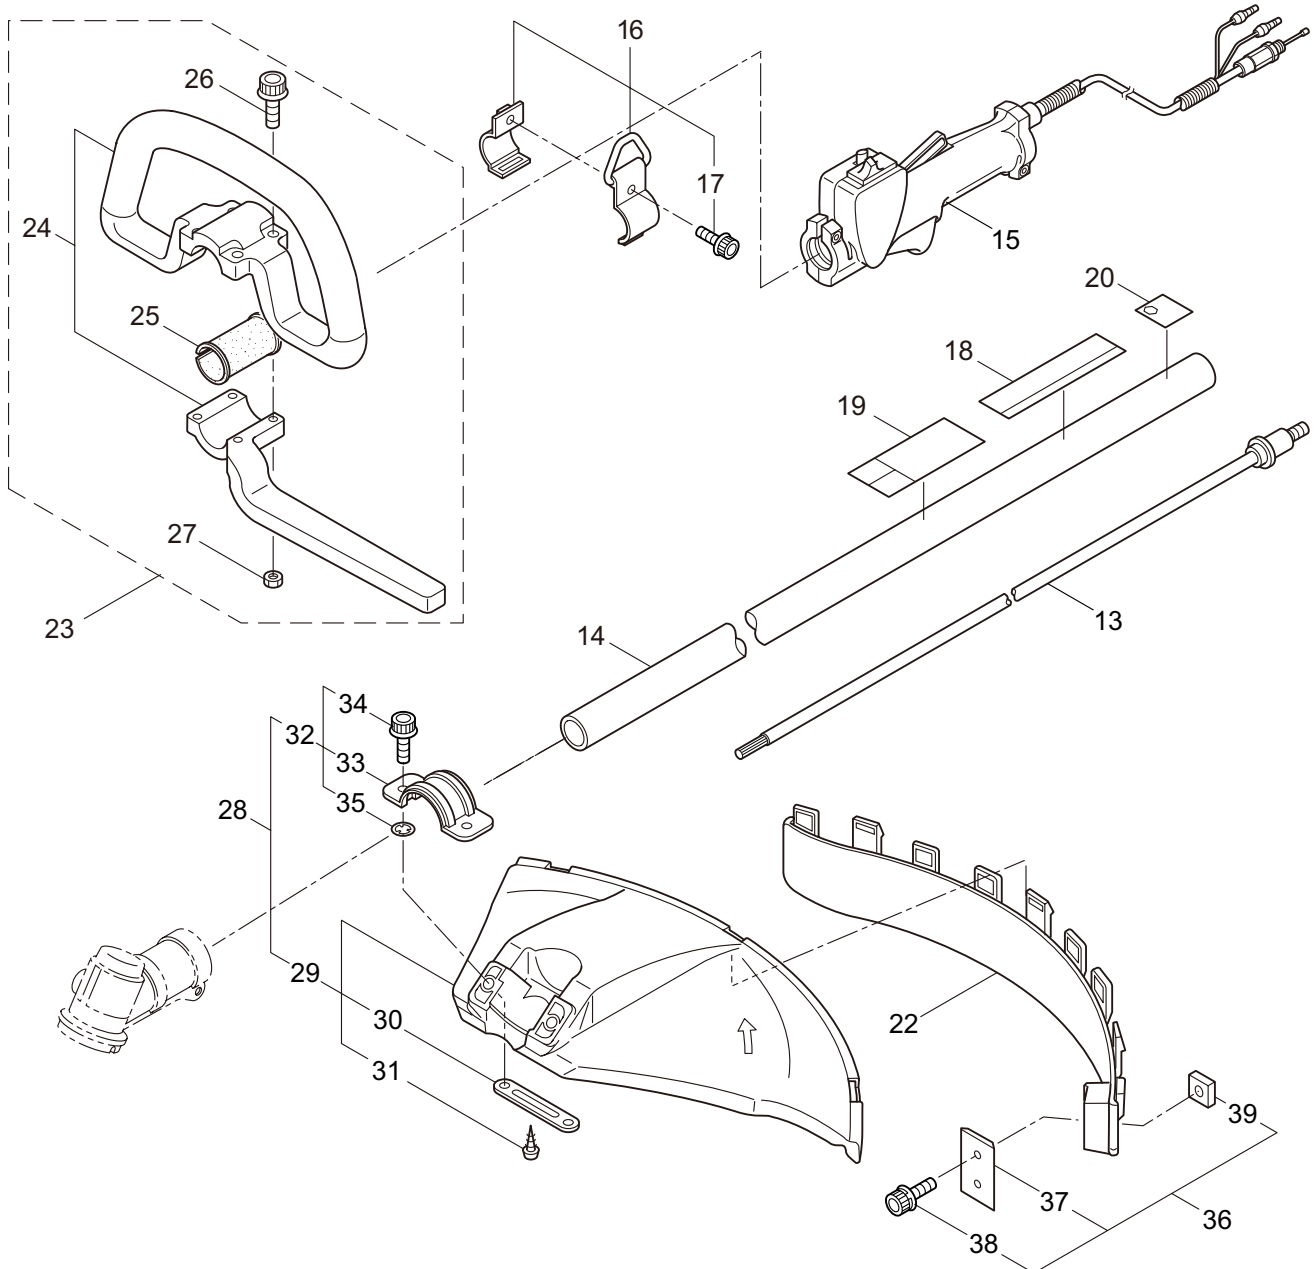

PARTS LIST

MX27

CONTENTS

1. MAIN BODY	1 ~ 2
2. GEARCASE	3 ~ 4
3. ENGINE	5 ~ 8
4. CARBURETOR, FUEL TANK	9 ~ 10
5. ACCESSORIES	11 ~ 12

2015. 11.

P/N 524142

1. MX27
MAIN BODY

Ref. No.	Part No.	Part Name	Q'ty	Remarks
1-1	366109	MX27(EU01)	1	
1-2	261250	Cap Screw	4	M5x20
1-3	215512	Clutch Case Ass'y	1	Incl.4-10
1-4	214592	Bearing Case	1	
1-5	214161	Bearing	2	#6000ZZ
1-6	054676	Snap Ring	1	#26
1-7	214162	Buffer	1	
1-8	214163	Washer	1	
1-9	092033	Screw	4	M5x15
1-10	214593	Driveshaft Tube Adapter	1	
1-11	261246	Cap Screw	1	M5x25
1-12	229091	Clutch Drum	1	
1-13	219268	Driveshaft Ass'y	1	
1-14	224122	Driveshaft Tube	1	
1-15	235079	Throttle Trigger	1	
1-16	215533	Hanging Bracket Ass'y	1	Incl.17
1-17	261762	Cap Screw	1	M5x14
1-18	560238	Label	1	MX27
1-19	560240	Label	1	
1-20	560246	Label	1	112dBA
1-21	560229	Hanging Strap Ass'y	1	
1-22	230748	Cover Extention	1	
1-23	224324	Loop Handle Ass'y	1	Incl.24-27
1-24	222520	Loop Handle	1	
1-25	213171	Packing	1	
1-26	215608	Cap Screw	4	M5x30x16
1-27	081027	Nut	4	M5
1-28	232086	Safety Cover Ass'y	1	Incl.29-35
1-29	231252	Safety Cover Ass'y	1	Incl.30,31
1-30	227819	Bracket	1	
1-31	221580	Screw	1	4x8
1-32	232087	Bracket Ass'y	1	Incl.33-35
1-33	227822	Bracket	1	
1-34	220632	Cap Screw	2	M6x30
1-35	231704	Washer	2	6x13xt1.0
1-36	231882	String Cutter Ass'y	1	Incl.37-39
1-37	230747	String Cutter	1	
1-38	261250	Cap Screw	1	M5x20
1-39	228325	Nut	1	

2. MX27
GEARCASE

Ref. No.	Part No.	Part Name	Q'ty	Remarks
2-1	231880	Gearcase Ass'y	1	Incl.2-17
2-2	225960	Gearcase	1	
2-3	234109	Bolt	1	M8x8
2-4	227990	Bearing	1	#608
2-5	228416	Gear Set	1	
2-6	219087	Cap Screw	1	M5x10
2-7	227991	Bearing	1	#6001DDU
2-8	055185	Snap Ring	1	#28
2-9	227992	Bearing	1	#609
2-10	227993	Bearing	1	#609Z
2-11	228477	Snap Ring	1	#9
2-12	140270	Snap Ring	1	#24
2-13	261246	Cap Screw	1	M5x25
2-14	212986	Boss Adapter	1	
2-15	140275	Clamping Washer	1	
2-16	215547	Stabilizer	1	
2-17	215610	Bolt	1	M8x22,Counterclockwise