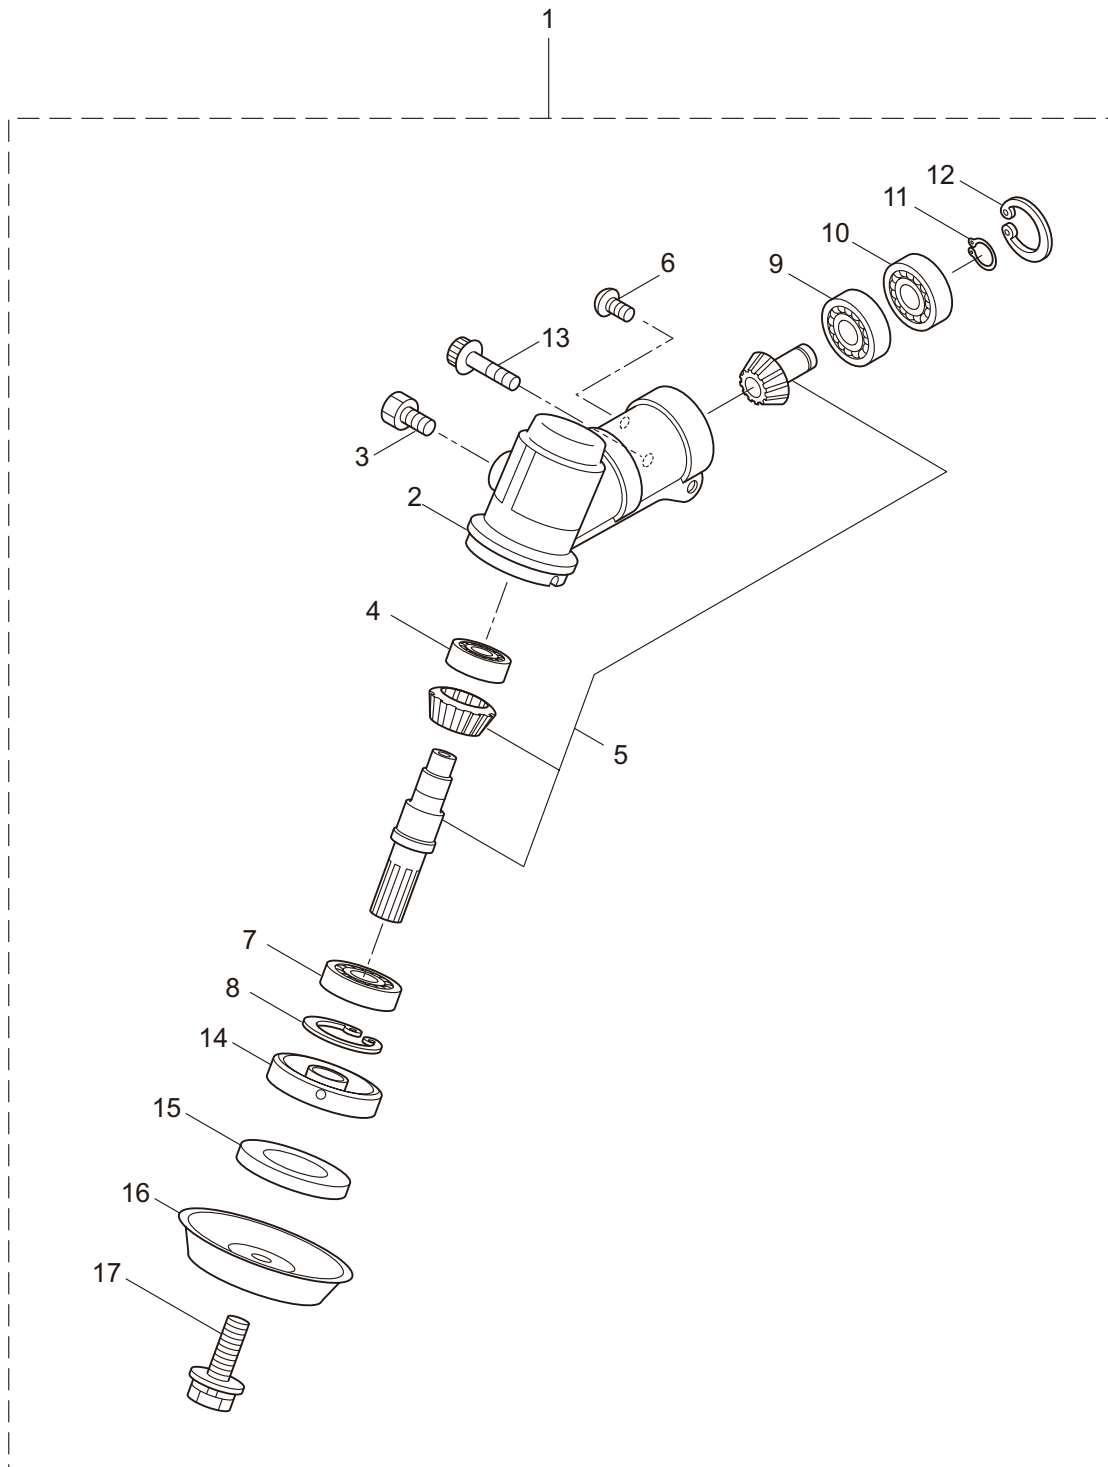

PARTS LIST

MX27

CONTENTS

1. MAIN BODY	1 ~ 2
2. GEARCASE	3 ~ 4
3. ENGINE	5 ~ 8
4. CARBURETOR, FUEL TANK	9 ~ 10
5. ACCESSORIES	11 ~ 12

2015. 11.

P/N 524142

1. MX27
MAIN BODY

Ref. No.	Part No.	Part Name	Q'ty	Remarks
1-1	366109	MX27(EU01)	1	
1-2	261250	Cap Screw	4	M5x20
1-3	215512	Clutch Case Ass'y	1	Incl.4-10
1-4	214592	Bearing Case	1	
1-5	214161	Bearing	2	#6000ZZ
1-6	054676	Snap Ring	1	#26
1-7	214162	Buffer	1	
1-8	214163	Washer	1	
1-9	092033	Screw	4	M5x15
1-10	214593	Driveshaft Tube Adapter	1	
1-11	261246	Cap Screw	1	M5x25
1-12	229091	Clutch Drum	1	
1-13	219268	Driveshaft Ass'y	1	
1-14	224122	Driveshaft Tube	1	
1-15	235079	Throttle Trigger	1	
1-16	215533	Hanging Bracket Ass'y	1	Incl.17
1-17	261762	Cap Screw	1	M5x14
1-18	560238	Label	1	MX27
1-19	560240	Label	1	
1-20	560246	Label	1	112dBA
1-21	560229	Hanging Strap Ass'y	1	
1-22	230748	Cover Extention	1	
1-23	224324	Loop Handle Ass'y	1	Incl.24-27
1-24	222520	Loop Handle	1	
1-25	213171	Packing	1	
1-26	215608	Cap Screw	4	M5x30x16
1-27	081027	Nut	4	M5
1-28	232086	Safety Cover Ass'y	1	Incl.29-35
1-29	231252	Safety Cover Ass'y	1	Incl.30,31
1-30	227819	Bracket	1	
1-31	221580	Screw	1	4x8
1-32	232087	Bracket Ass'y	1	Incl.33-35
1-33	227822	Bracket	1	
1-34	220632	Cap Screw	2	M6x30
1-35	231704	Washer	2	6x13xt1.0
1-36	231882	String Cutter Ass'y	1	Incl.37-39
1-37	230747	String Cutter	1	
1-38	261250	Cap Screw	1	M5x20
1-39	228325	Nut	1	

2. MX27
GEARCASE

Ref. No.	Part No.	Part Name	Q'ty	Remarks
2-1	231880	Gearcase Ass'y	1	Incl.2-17
2-2	225960	Gearcase	1	
2-3	234109	Bolt	1	M8x8
2-4	227990	Bearing	1	#608
2-5	228416	Gear Set	1	
2-6	219087	Cap Screw	1	M5x10
2-7	227991	Bearing	1	#6001DDU
2-8	055185	Snap Ring	1	#28
2-9	227992	Bearing	1	#609
2-10	227993	Bearing	1	#609Z
2-11	228477	Snap Ring	1	#9
2-12	140270	Snap Ring	1	#24
2-13	261246	Cap Screw	1	M5x25
2-14	212986	Boss Adapter	1	
2-15	140275	Clamping Washer	1	
2-16	215547	Stabilizer	1	
2-17	215610	Bolt	1	M8x22,Counterclockwise