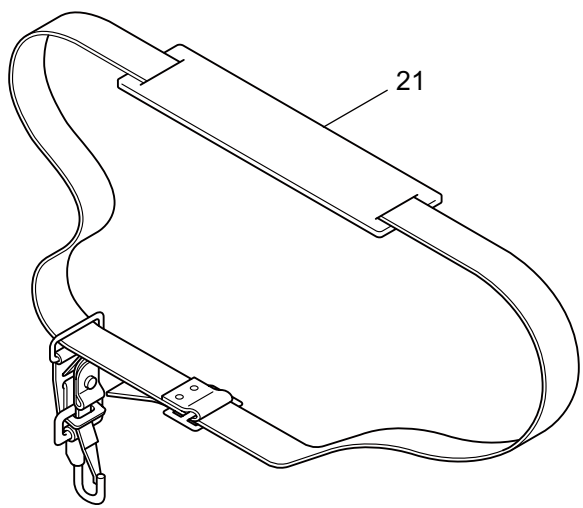

PARTS LIST

MX27

CONTENTS

1. MAIN BODY	1 ~ 2
2. GEARCASE	3 ~ 4
3. ENGINE	5 ~ 8
4. CARBURETOR, FUEL TANK	9 ~ 10
5. ACCESSORIES	11 ~ 12

2015. 11.

P/N 524142

1. MX27
MAIN BODY

Ref. No.	Part No.	Part Name	Q'ty	Remarks
1-1	366109	MX27(EU01)	1	
1-2	261250	Cap Screw	4	M5x20
1-3	215512	Clutch Case Ass'y	1	Incl.4-10
1-4	214592	Bearing Case	1	
1-5	214161	Bearing	2	#6000ZZ
1-6	054676	Snap Ring	1	#26
1-7	214162	Buffer	1	
1-8	214163	Washer	1	
1-9	092033	Screw	4	M5x15
1-10	214593	Driveshaft Tube Adapter	1	
1-11	261246	Cap Screw	1	M5x25
1-12	229091	Clutch Drum	1	
1-13	219268	Driveshaft Ass'y	1	
1-14	224122	Driveshaft Tube	1	
1-15	235079	Throttle Trigger	1	
1-16	215533	Hanging Bracket Ass'y	1	Incl.17
1-17	261762	Cap Screw	1	M5x14
1-18	560238	Label	1	MX27
1-19	560240	Label	1	
1-20	560246	Label	1	112dBA
1-21	560229	Hanging Strap Ass'y	1	
1-22	230748	Cover Extention	1	
1-23	224324	Loop Handle Ass'y	1	Incl.24-27
1-24	222520	Loop Handle	1	
1-25	213171	Packing	1	
1-26	215608	Cap Screw	4	M5x30x16
1-27	081027	Nut	4	M5
1-28	232086	Safety Cover Ass'y	1	Incl.29-35
1-29	231252	Safety Cover Ass'y	1	Incl.30,31
1-30	227819	Bracket	1	
1-31	221580	Screw	1	4x8
1-32	232087	Bracket Ass'y	1	Incl.33-35
1-33	227822	Bracket	1	
1-34	220632	Cap Screw	2	M6x30
1-35	231704	Washer	2	6x13xt1.0
1-36	231882	String Cutter Ass'y	1	Incl.37-39
1-37	230747	String Cutter	1	
1-38	261250	Cap Screw	1	M5x20
1-39	228325	Nut	1	

2. MX27
GEARCASE

Ref. No.	Part No.	Part Name	Q'ty	Remarks
2-1	231880	Gearcase Ass'y	1	Incl.2-17
2-2	225960	Gearcase	1	
2-3	234109	Bolt	1	M8x8
2-4	227990	Bearing	1	#608
2-5	228416	Gear Set	1	
2-6	219087	Cap Screw	1	M5x10
2-7	227991	Bearing	1	#6001DDU
2-8	055185	Snap Ring	1	#28
2-9	227992	Bearing	1	#609
2-10	227993	Bearing	1	#609Z
2-11	228477	Snap Ring	1	#9
2-12	140270	Snap Ring	1	#24
2-13	261246	Cap Screw	1	M5x25
2-14	212986	Boss Adapter	1	
2-15	140275	Clamping Washer	1	
2-16	215547	Stabilizer	1	
2-17	215610	Bolt	1	M8x22,Counterclockwise