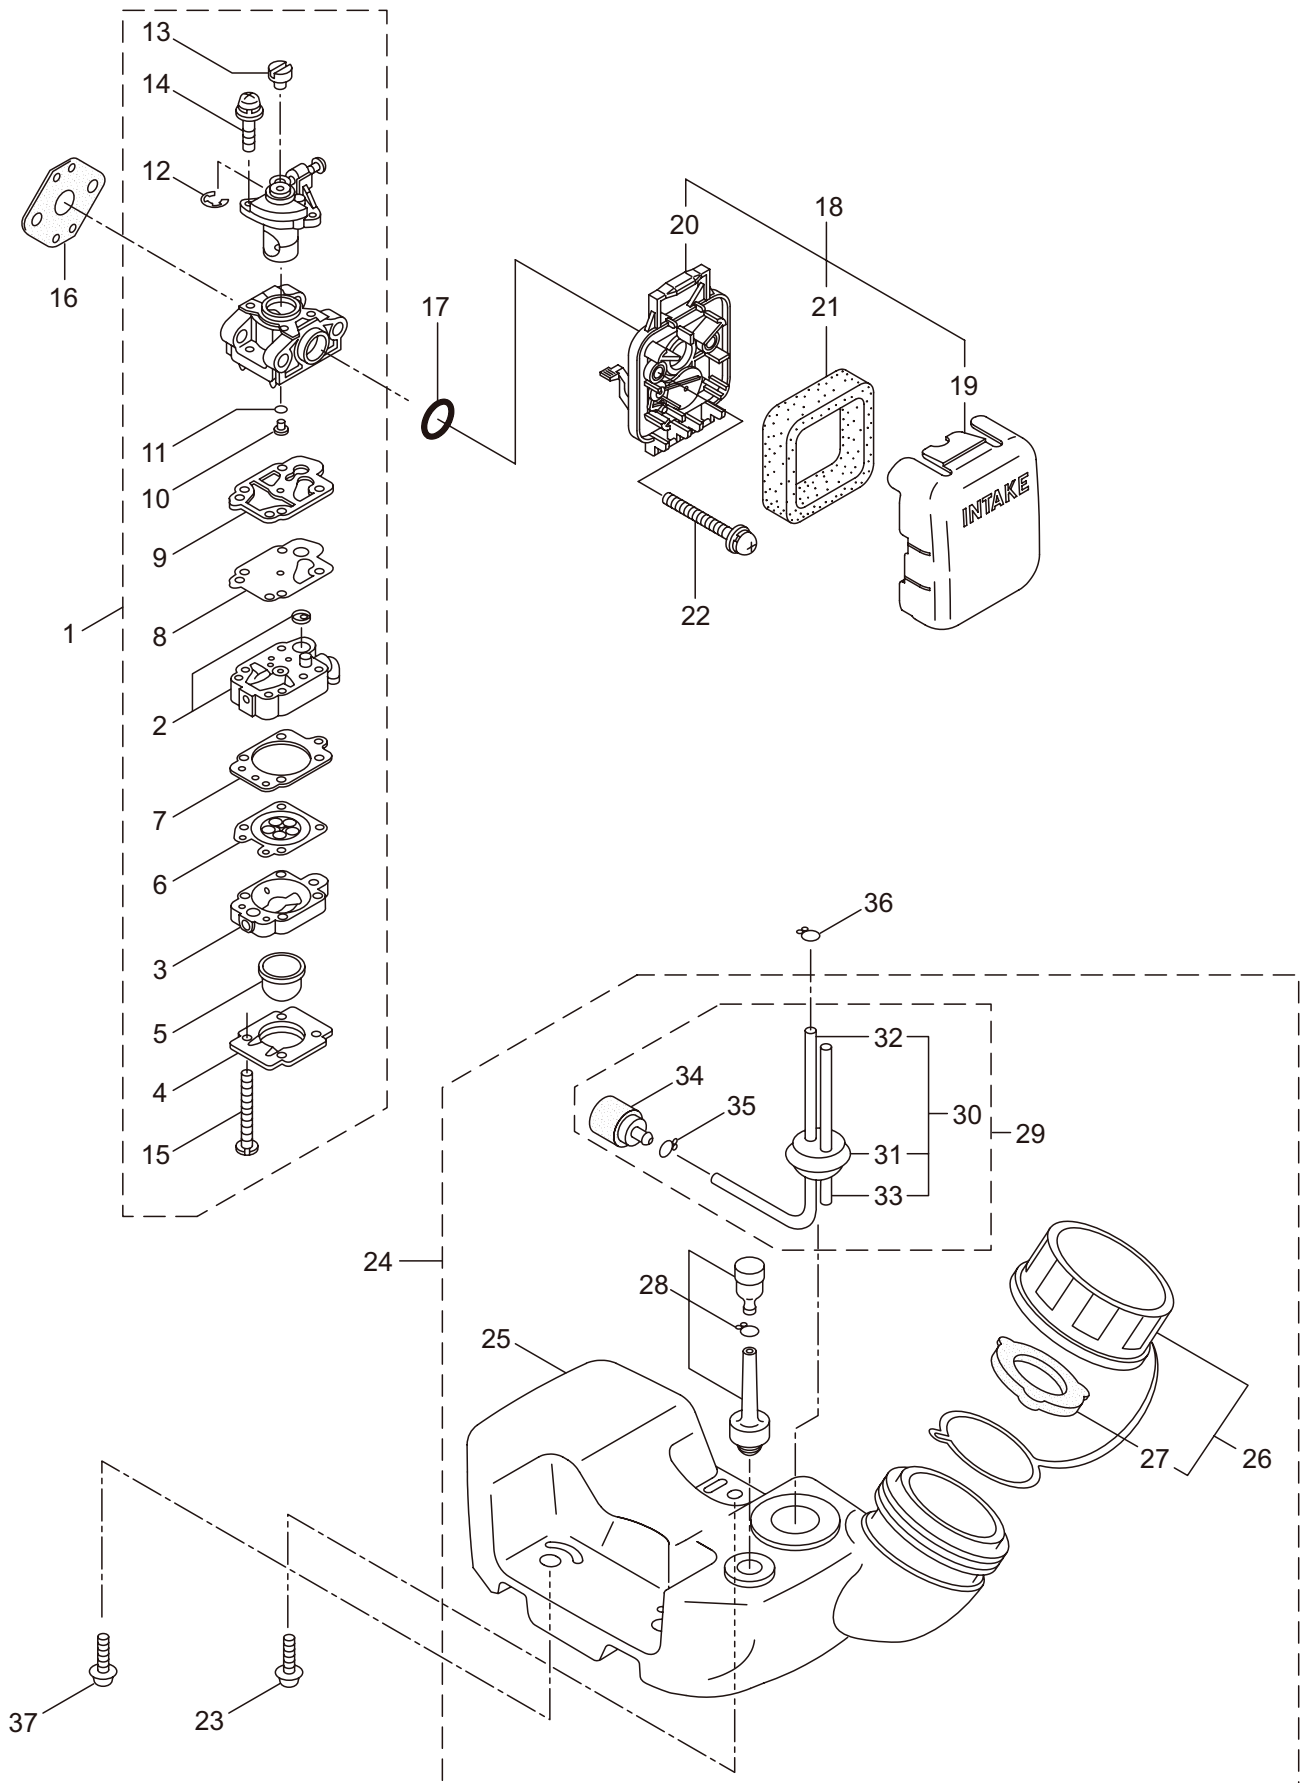

4. MX27
CARBURETOR, FUEL TANK

Ref. No.	Part No.	Part Name	Q'ty	Remarks
4-1	286274	Carburetor Ass'y	1	Incl.2-15 New gasket required
4-2	263739	Pump Body	1	
4-3	262991	Purge Body	1	
4-4	262992	Cover Plate	1	
4-5	261874	Primer Bulb	1	
4-6	283905	Diaphragm, Meterring	1	
4-7	262993	Gasket	1	
4-8	262994	Diaphragm,Fuel Pump	1	
4-9	282576	Gasket	1	
4-10	267358	Main Jet	1	
4-11	261871	O-Ring	1	
4-12	261876	E-Ring	1	
4-13	261658	Swivel	1	
4-14	264682	Screw	2	
4-15	262996	Screw	4	
4-16	261864	Gasket	1	
4-17	264691	O-Ring	1	
4-18	266420	Cleaner Ass'y	1	Incl.19-21
4-19	264709	Cover	1	
4-20	266433	Housing	1	
4-21	264695	Filter	1	
4-22	269834	Screw	2	
4-23	281208	Screw	1	M5x16
4-24	563170	Fuel Tank Ass'y	1	Incl.25-35
4-25	282250	Fuel Tank	1	
4-26	563049	Fuel Tank Cap Ass'y	1	Incl.27
4-27	269377	Gasket	1	
4-28	289352	Breather Ass'y	1	
4-29	289767	Fuel Pipe Pick-up Ass'y	1	Incl.30-35
4-30	289768	Fuel Pipe Ass'y	1	Incl.31-33
4-31	288192	Grommet	1	
4-32	563016	Fuel Pipe	1	3x5x160
4-33	288194	Return Pipe	1	3x6x85
4-34	264653	Filter Ass'y	1	
4-35	563014	Clip	1	
4-36	563014	Clip	1	
4-37	269828	Screw	2	M5x16