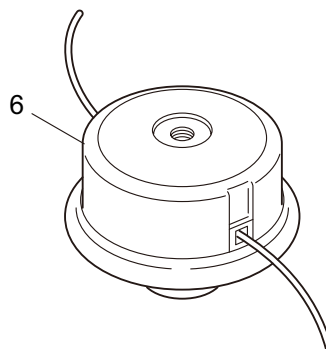

5. MX27H
ACCESSORIES

Ref. No.	Part No.	Part Name	Q'ty	Remarks
5-1	210418	Box Spanner	1	13x19x(+)
5-2	022865	Double-ended Wrench	1	8x10
5-3	210181	Lever Handle	1	3.5x170L
5-4	219432	Wrench	1	4mm
5-5	219433	Wrench	1	5mm
5-6	232226	Semi-Auto Head (L)	1	
5-7	560251	Colgate Tube	1	60L
5-8	685048	Band	1	CV-150B
5-9	560241	Instruction Manual	1	GB/IT/FR
5-10	560242	Instruction Manual	1	ES/PT/DE
5-11	560243	Instruction Manual	1	GR/PL/RO
5-12	560244	Instruction Manual	1	NL/HR
5-13	524146	Parts List	1	MX27H(EU01)