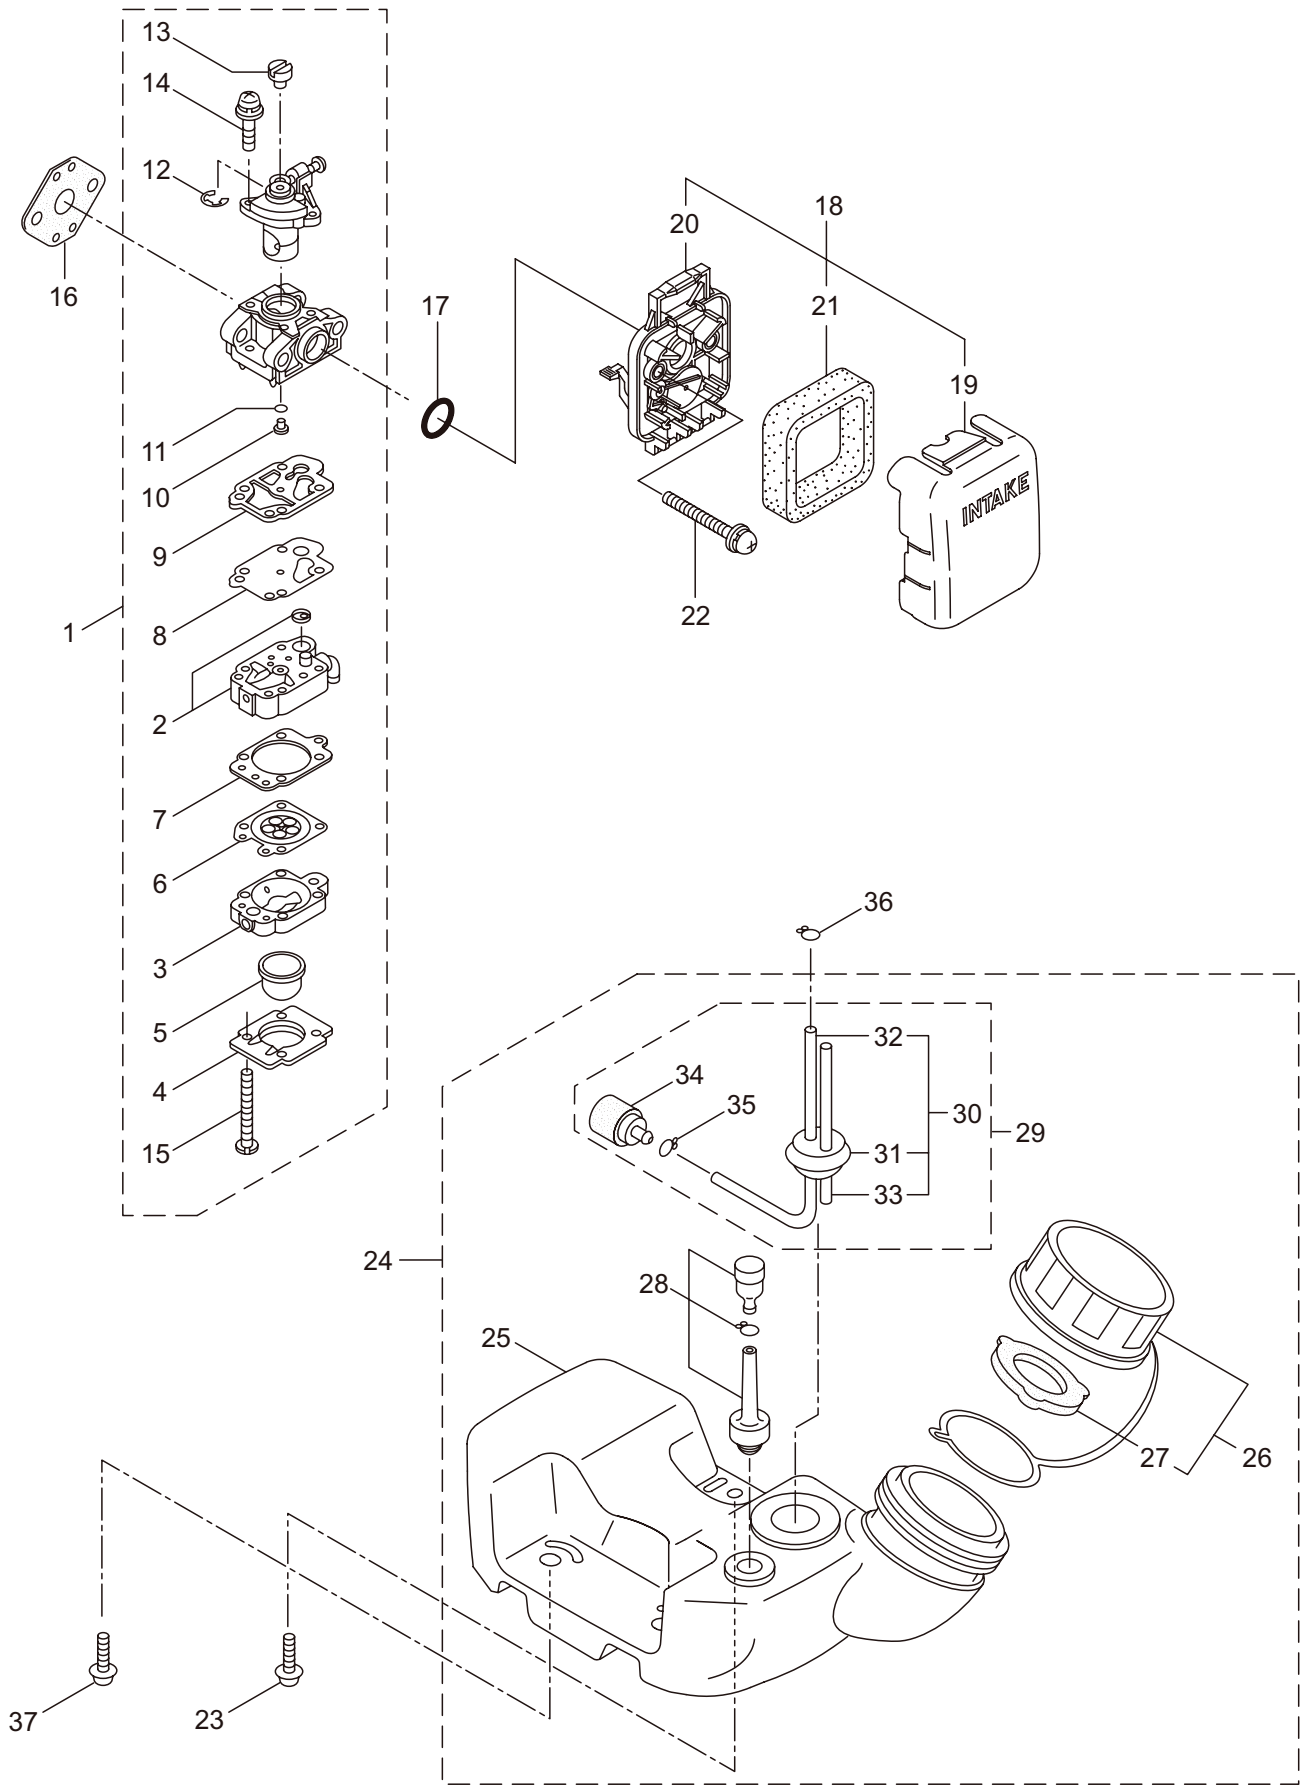

4. MX27H CARBURETOR, FUEL TANK

Ref. No.	Part No.	Part Name	Q'ty	Remarks
4-1	286274	Carburetor Ass'y	1	Incl.2-15 New gasket required
4-2	263739	Pump Body	1	
4-3	262991	Purge Body	1	
4-4	262992	Cover Plate	1	
4-5	261874	Primer Bulb	1	
4-6	283905	Diaphragm, Meterring	1	
4-7	262993	Gasket	1	
4-8	262994	Diaphragm,Fuel Pump	1	
4-9	282576	Gasket	1	
4-10	267358	Main Jet	1	
4-11	261871	O-Ring	1	
4-12	261876	E-Ring	1	
4-13	261658	Swivel	1	
4-14	264682	Screw	2	
4-15	262996	Screw	4	
4-16	261864	Gasket	1	
4-17	264691	O-Ring	1	
4-18	266420	Cleaner Ass'y	1	Incl.19-21
4-19	264709	Cover	1	
4-20	266433	Housing	1	
4-21	264695	Filter	1	
4-22	269834	Screw	2	
4-23	281208	Screw	1	M5x16
4-24	563170	Fuel Tank Ass'y	1	Incl.25-35
4-25	282250	Fuel Tank	1	
4-26	563049	Fuel Tank Cap Ass'y	1	Incl.27
4-27	269377	Gasket	1	
4-28	289352	Breather Ass'y	1	
4-29	289767	Fuel Pipe Pick-up Ass'y	1	Incl.30-35
4-30	289768	Fuel Pipe Ass'y	1	Incl.31-33
4-31	288192	Grommet	1	
4-32	563016	Fuel Pipe	1	3x5x160
4-33	288194	Return Pipe	1	3x6x85
4-34	264653	Filter Ass'y	1	
4-35	563014	Clip	1	
4-36	563014	Clip	1	
4-37	269828	Screw	2	M5x16