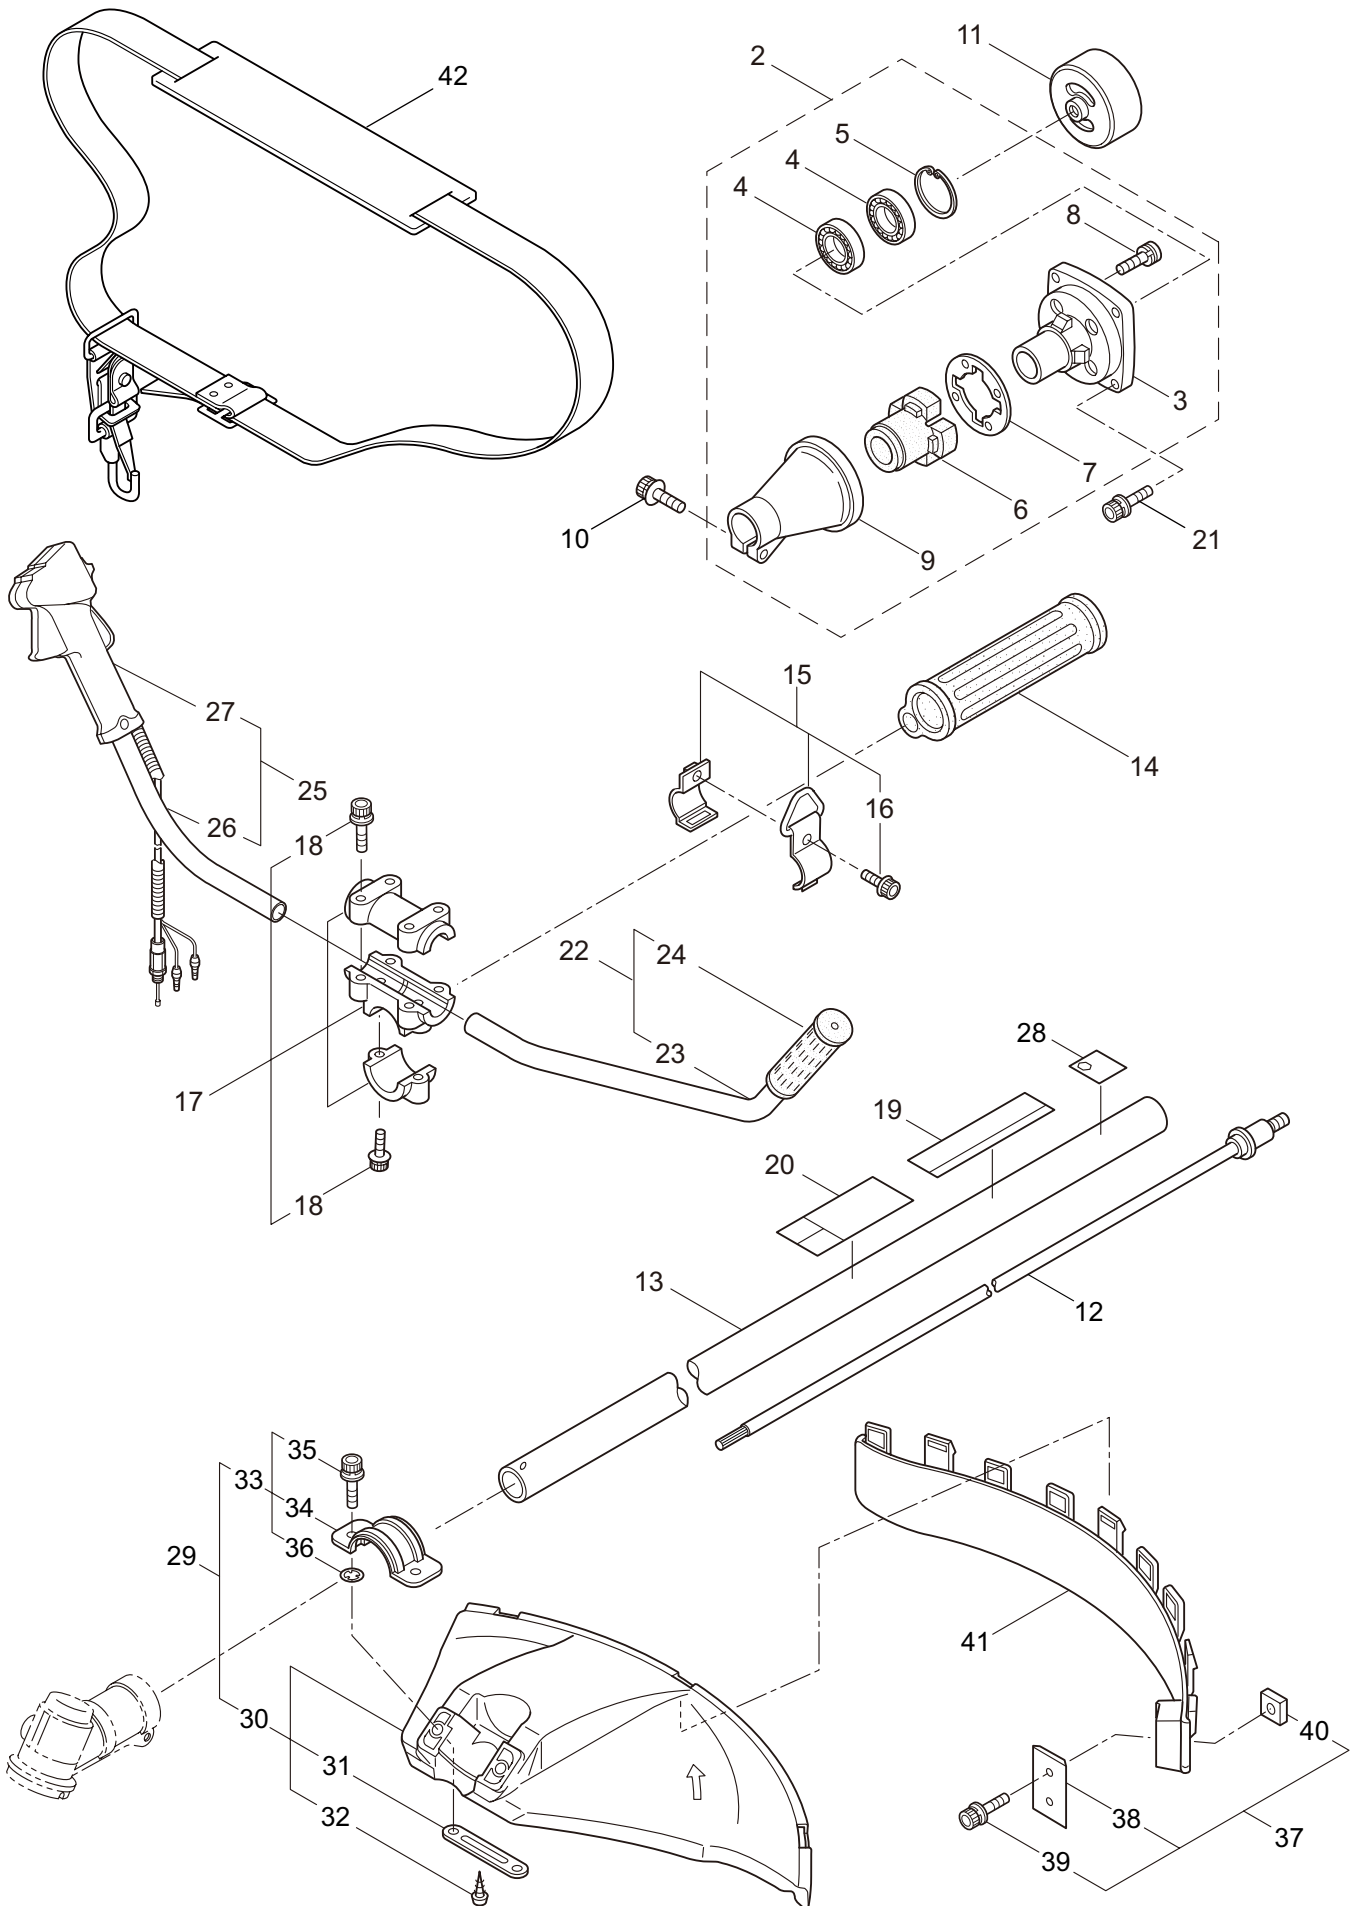

PARTS LIST

MX27H

CONTENTS

1. MAIN BODY	1 ~ 2
2. GEARCASE	3 ~ 4
3. ENGINE	5 ~ 8
4. CARBURETOR, FUEL TANK	9 ~ 10
5. ACCESSORIES	11 ~ 12

2015. 11.

P/N 524146

1. MX27H
MAIN BODY

Ref. No.	Part No.	Part Name	Q'ty	Remarks
1-1	366111	MX27H(EU01)	1	
1-2	215512	Clutch Case Ass'y	1	Incl.3-9
1-3	214592	Bearing Case	1	
1-4	214161	Bearing	2	#6000ZZ
1-5	054676	Snap Ring	1	#26
1-6	214162	Buffer	1	
1-7	214163	Washer	1	
1-8	092033	Screw	4	M5x15
1-9	214593	Driveshaft Tube Adapter	1	
1-10	261246	Cap Screw	1	M5x25
1-11	229091	Clutch Drum	1	
1-12	219268	Driveshaft Ass'y	1	
1-13	218711	Driveshaft Tube	1	
1-14	215532	Shaft Grip	1	
1-15	215533	Hanging Bracket Ass'y	1	Incl.16
1-16	261762	Cap Screw	1	M5x14
1-17	216935	Bracket Ass'y	1	Incl.18
1-18	261246	Cap Screw	6	M5x25
1-19	560249	Label	1	MX27H
1-20	560240	Label	1	
1-21	261250	Cap Screw	4	M5x20
1-22	229859	Handle Ass'y-Left	1	Incl.23,24
1-23	221441	Handle	1	
1-24	226503	Grip	1	
1-25	235089	Handle Ass'y-Right	1	Incl.26,27
1-26	223286	Handle	1	
1-27	235082	Throttle Trigger	1	
1-28	560246	Label	1	112dBA
1-29	232086	Safety Cover Ass'y	1	Incl.30-36
1-30	231252	Safety Cover Ass'y	1	Incl.31,32
1-31	227819	Bracket	1	
1-32	221580	Screw	1	4x8
1-33	232087	Bracket Ass'y	1	Incl.34-36
1-34	227822	Bracket	1	
1-35	220632	Cap Screw	2	M6x30
1-36	231704	Washer	2	6x13xt1.0
1-37	231882	String Cutter Ass'y	1	Incl.38-40
1-38	230747	String Cutter	1	
1-39	261250	Cap Screw	1	M5x20
1-40	228325	Nut	1	
1-41	230748	Cover Extention	1	
1-42	560229	Hanging Strap Ass'y	1	