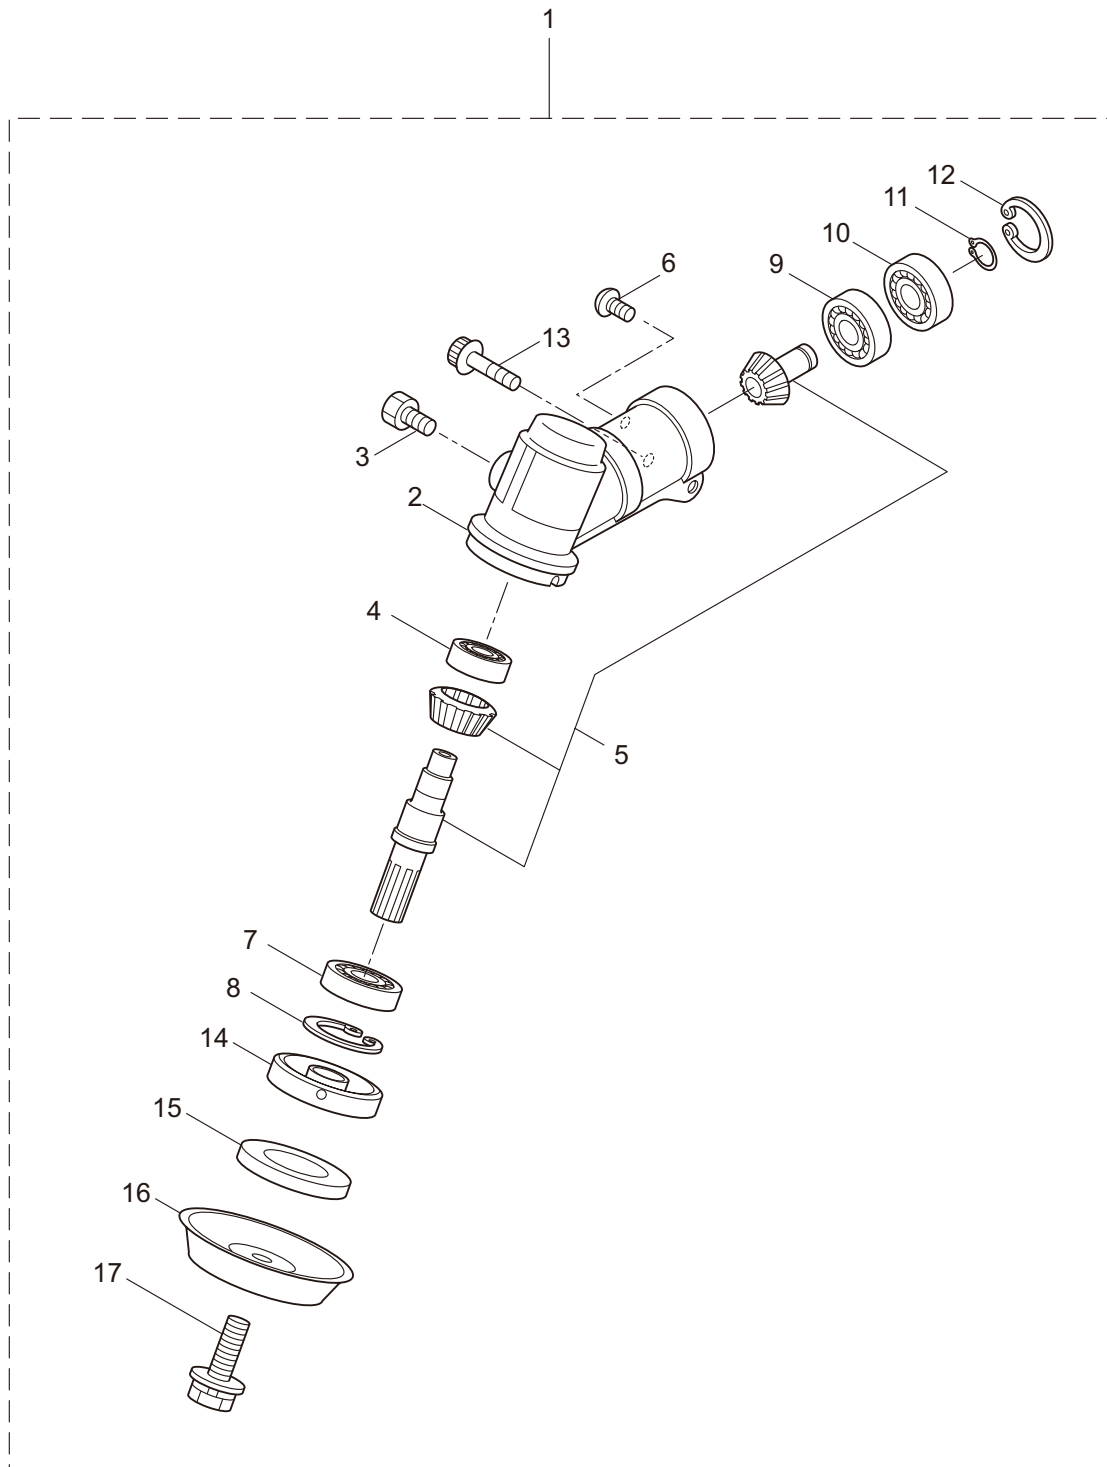

2. MX27H
GEARCASE

Ref. No.	Part No.	Part Name	Q'ty	Remarks
2-1	231880	Gearcase Ass'y	1	Incl.2-17
2-2	225960	Gearcase	1	
2-3	234109	Bolt	1	M8x8
2-4	227990	Bearing	1	#608
2-5	228416	Gear Set	1	
2-6	219087	Cap Screw	1	M5x10
2-7	227991	Bearing	1	#6001DDU
2-8	055185	Snap Ring	1	#28
2-9	227992	Bearing	1	#609
2-10	227993	Bearing	1	#609Z
2-11	228477	Snap Ring	1	#9
2-12	140270	Snap Ring	1	#24
2-13	261246	Cap Screw	1	M5x25
2-14	212986	Boss Adapter	1	
2-15	140275	Clamping Washer	1	
2-16	215547	Stabilizer	1	
2-17	215610	Bolt	1	M8x22,Counterclockwise