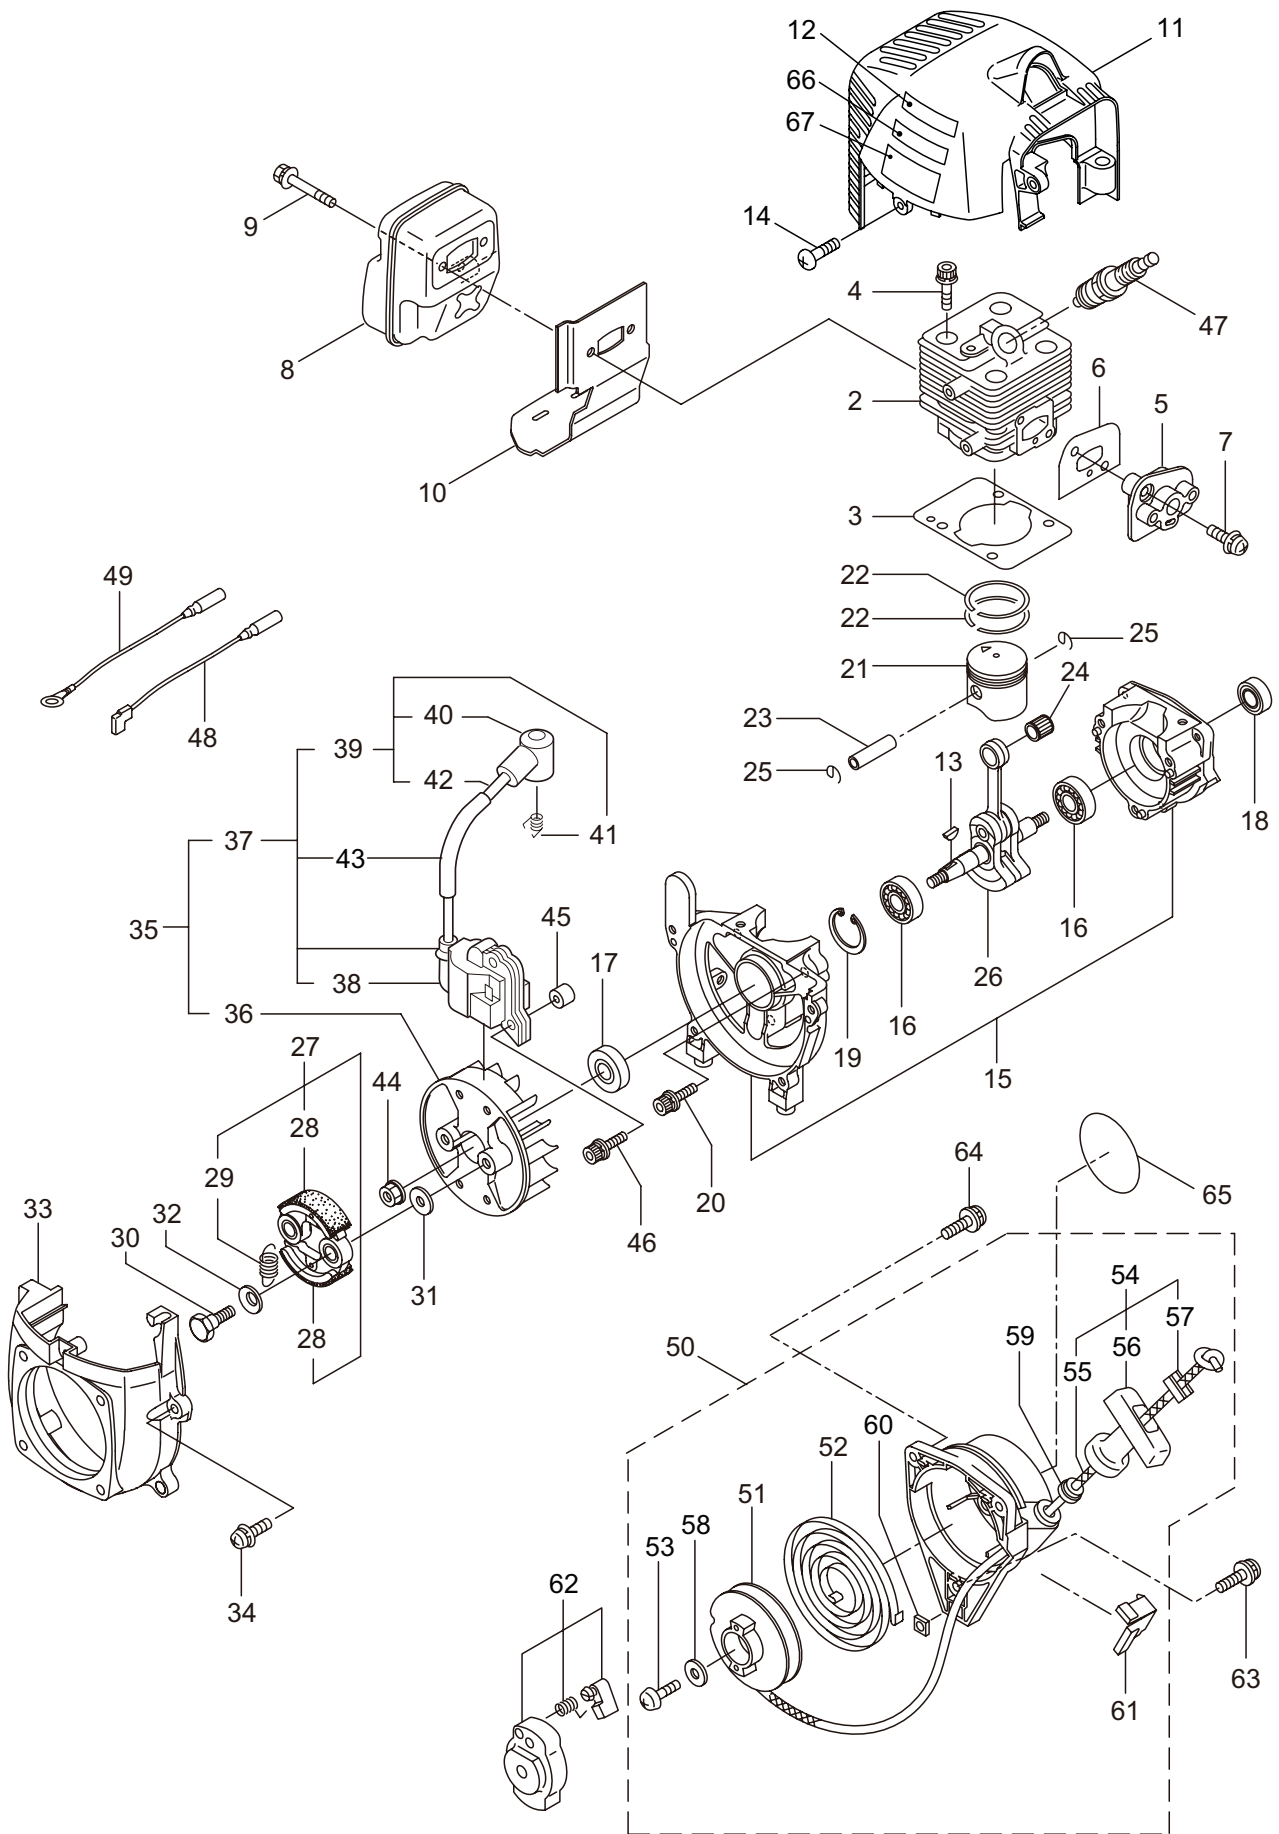

3. MX27H ENGINE

Ref. No.	Part No.	Part Name	Q'ty	Remarks
3-1	859856	Engine	1	EE260TH/07
3-2	269140	Cylinder	1	New gasket required
3-3	282330	Gasket	1	
3-4	261250	Cap Screw	4	M5x20
3-5	263772	Insulator	1	New gasket required
3-6	267049	Gasket	1	
3-7	269826	Screw	2	M5x25
3-8	285102	Muffler Comp	1	
3-9	266264	Cap Screw	2	M5x50
3-10	282252	Gasket	1	
3-11	289903	Top Cover	1	
3-12	563193	Label	1	
3-13	261076	Woodruff Key	1	3x10
3-14	280144	Tapping Screw	1	
3-15	282245	Crankcase	1	
3-16	280488	Bearing	2	PPL 6001
3-17	261492	Oil Seal	1	ISCD12287
3-18	261386	Oil Seal	1	ISCD12227
3-19	055185	Snap Ring	1	#28
3-20	261612	Cap Screw	3	M5x30
3-21	282328	Piston	1	
3-22	261496	Piston Ring	2	(2)Required
3-23	261497	Piston Pin	1	
3-24	261037	Bearing,Needle	1	KBK8x11x11.8x1
3-25	261576	Clip,Piston	2	
3-26	282323	Crankshaft/Conn.Rod Ass'y	1	
3-27	269168	Clutch Ass'y	1	Incl.28,29
3-28	269169	Clutch Shoe	2	(2)required
3-29	269173	Spring, Clutch	1	
3-30	269647	Clutch Bolt	2	
3-31	269175	Washer	2	6.1x15x1.6
3-32	261777	Wave Washer	2	
3-33	283386	Fan Cover	1	
3-34	269831	Screw	4	M5x20
3-35	285324	Magneto Ass'y	1	Incl.36-43
3-36	261356	Rotor/Fan	1	
3-37	285325	Ignition Coil Ass'y	1	Incl.38-43
3-38	267401	Coil	1	
3-39	285326	Spark Prug Wire Ass'y	1	Incl.40-42
3-40	261074	Plug Boot	1	
3-41	261075	Connector	1	
3-42	285327	Spark Prug Wire	1	
3-43	285328	Insulator	1	
3-44	261417	Nut,Rotor	1	M8
3-45	280381	Spacer	2