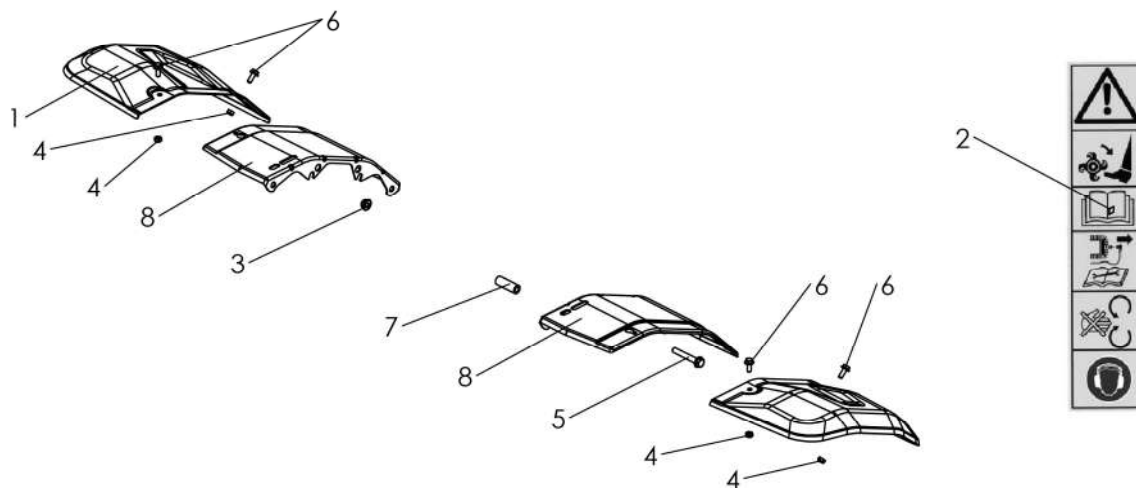

Rep N°	Ref.	Désignation	Description	Qté
1	3002181304	TOLE ADD ACIER F1401 ROUGE RAL 3001	ADDITIONAL TINE GUARD RED RAL 3001	2
1	3002182004	TOLE ADD ACIER F1401 VERT RAL 6029	ADDITIONAL TINE GUARD GREEN RAL 6029	2
1	3002180604	TOLE ADD ACIER F1401 GRIS RAL 627	ADDITIONAL TINE GUARD GREY RAL 627	2
1	3002180504	TOLE ADD ACIER F1401 GRIS RAL 8120	ADDITIONAL TINE GUARD GREY RAL 8120	2
2	0503000094	ETIQ. "SECURITE 6 LOGOS" CE	STICKER SECURITY	1
3	0300210805	ECROU BDR HM8 EMB LISSE DIN6927	SCREW BDR HM8 SMOOTH BASE DIN6927	1
4	0300210602	ECROU FREIN M 6 Z DIN 985-8	BLOCKING NUT M 6 Z	4
5	0300010837	VIS H 8x55 Z EMB CR DIN 6921 CL 6.8 FILETAGE PARTIEL	SCREW H 8x55 Z DIN 6921 NOTCHED SHOULDER CL 6.8	1
6	0300010609	VIS H 6x16 Z EMB CR DIN 6921	SCREW HM 6x16 Z NOTCHED SHOULD	4
7	0302020225	ENTR. 14x8.2x41 Z	Spacer Ø8.2 x Ø14 x41	1
8	3002001332	TOLE PROTECTION M1401 ROUGE RAL3001	TINE GUARD M1201 RED RAL3001	2
8	3002000532	TOLE PROTECTION M1401 GRIS (8120)	TINE GUARD M1201 GREY (8120)	2
8	3002000332	TOLE PROTECTION M1401 NOIR RAL9005	TINE GUARD M1201 BLACK RAL9005	2

30_Tôles protectionF1401-ARO