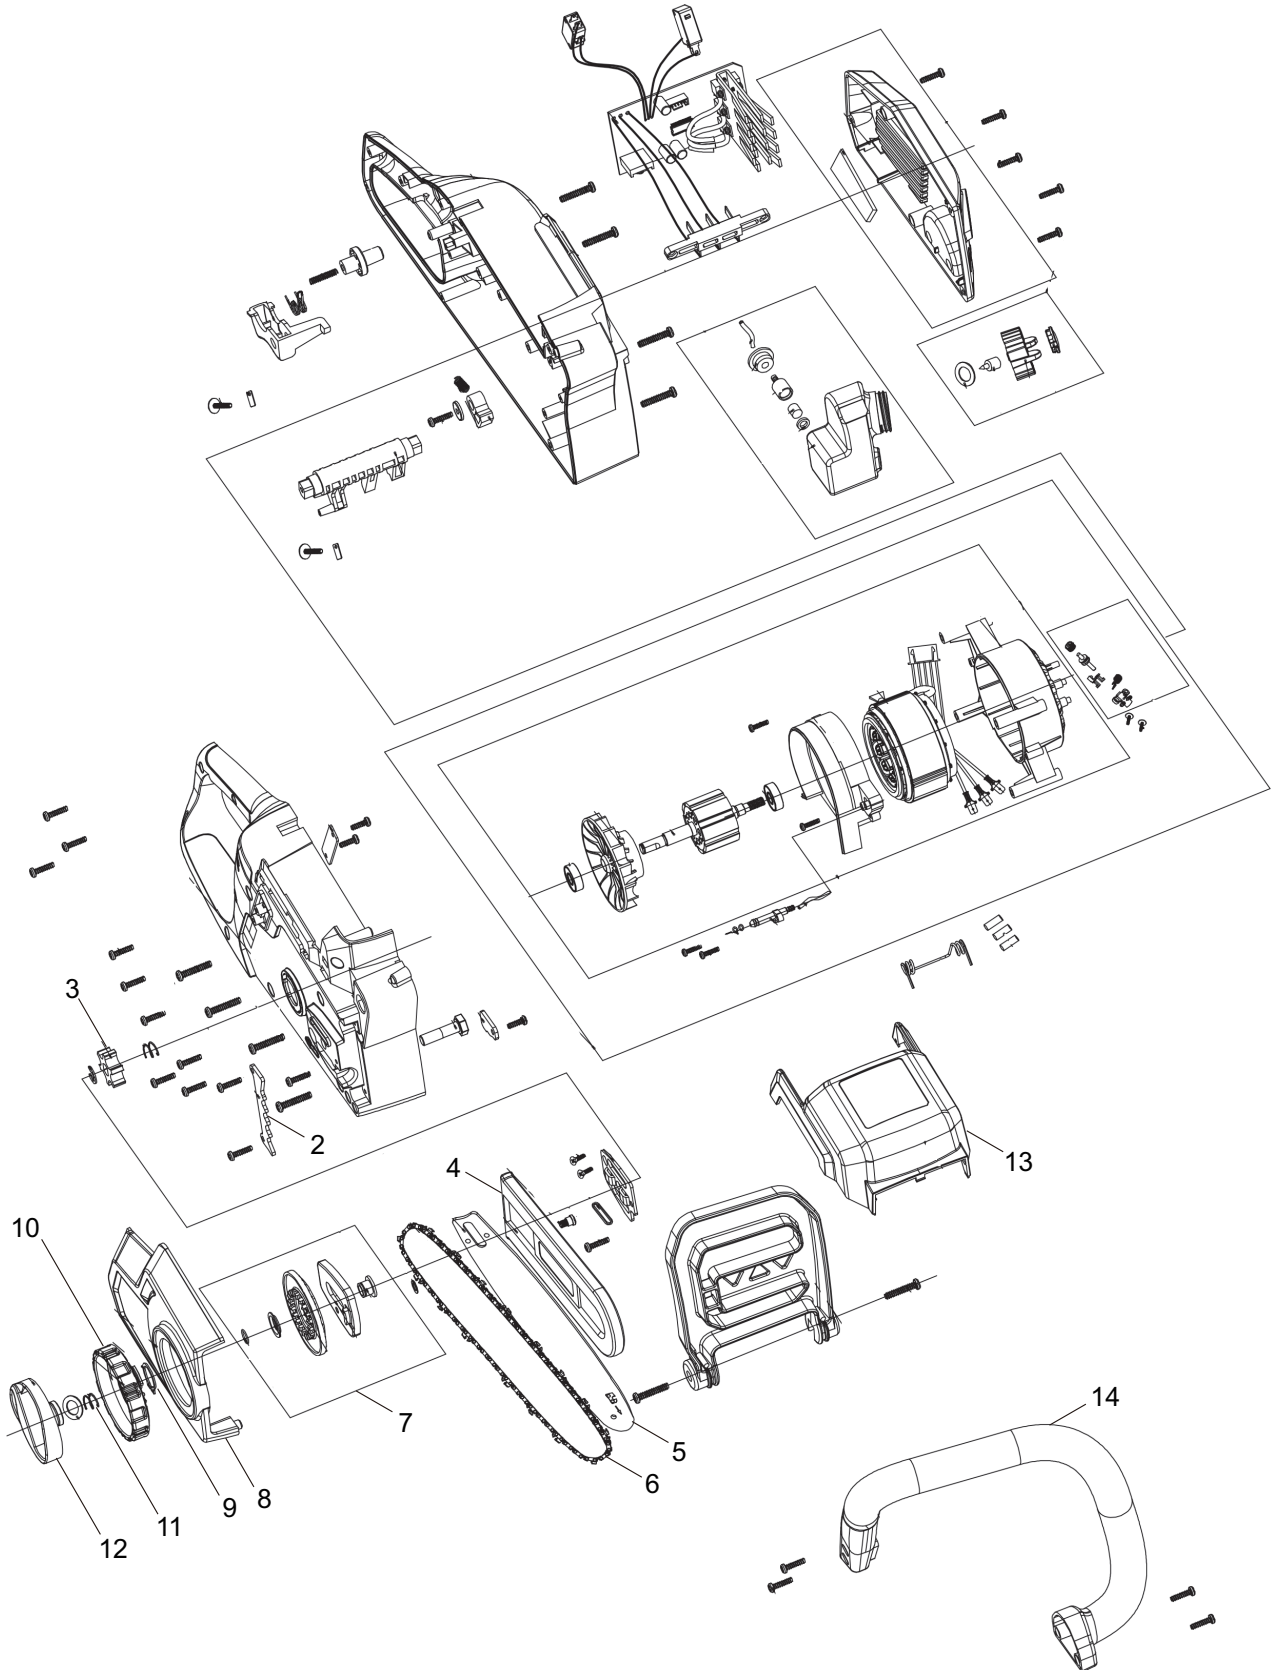

PARTS LIST

CS100B

CONTENTS

1. MAIN BODY	1 ~ 2
--------------------	-------

2018. 07.

P/N 524683

1. CS100B
MAIN BODY

Ref. No.	Part No.	Part Name	Q'ty	Remarks
1-1	391921	CS100B	1	
1-2	465825	Spike	1	
1-3	465826	Sprocket	1	
1-4	465827	Chain Cover	1	
1-5	465828	Guide Bar	1	
1-6	465829	Chain	1	
1-7	465830	Clutch Ass'y	1	
1-8	465831	Cover	1	
1-9	465832	Snap Ring	1	S19
1-10	465833	Handle	1	
1-11	465834	Spring	1	
1-12	465835	Cap	1	
1-13	465836	Cover	1	
1-14	465837	Handle	1	