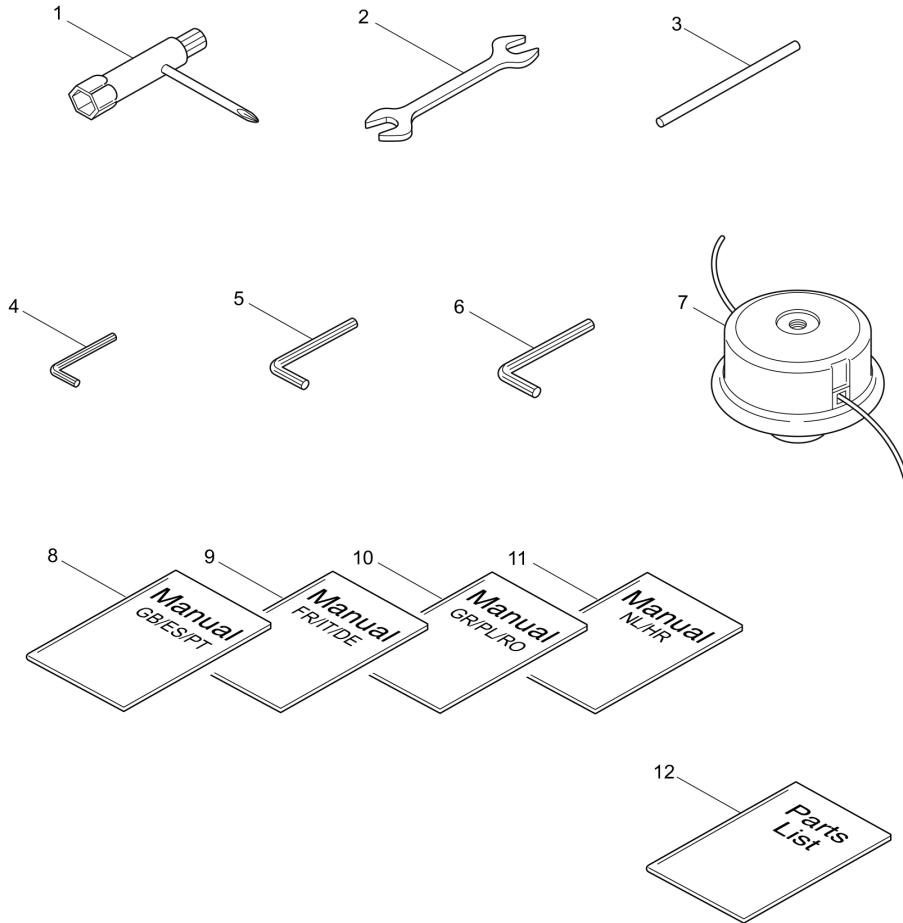

5. BC421H-RS
ACCESSORIES

Status	Position	Parts Number	Parts Name	Unit Quantity	Set Unit Quantity	Remarks	Price	Maker code
	1	228008	BOX SPANNER	1		17x19x(+)	154	
	2	054756	DOUBLE ENDED SPANNER	1		10x13	47	
	3	212300	LEVER HANDLE	1		6x100L	16	
	4	219431	SPANNER	1		3mm	20	
	5	219432	WRENCH	1		4mm	32	
	6	219433	WRENCH	1		5mm	30	
	7	234860	NYLON HEAD (L)5	1			1034