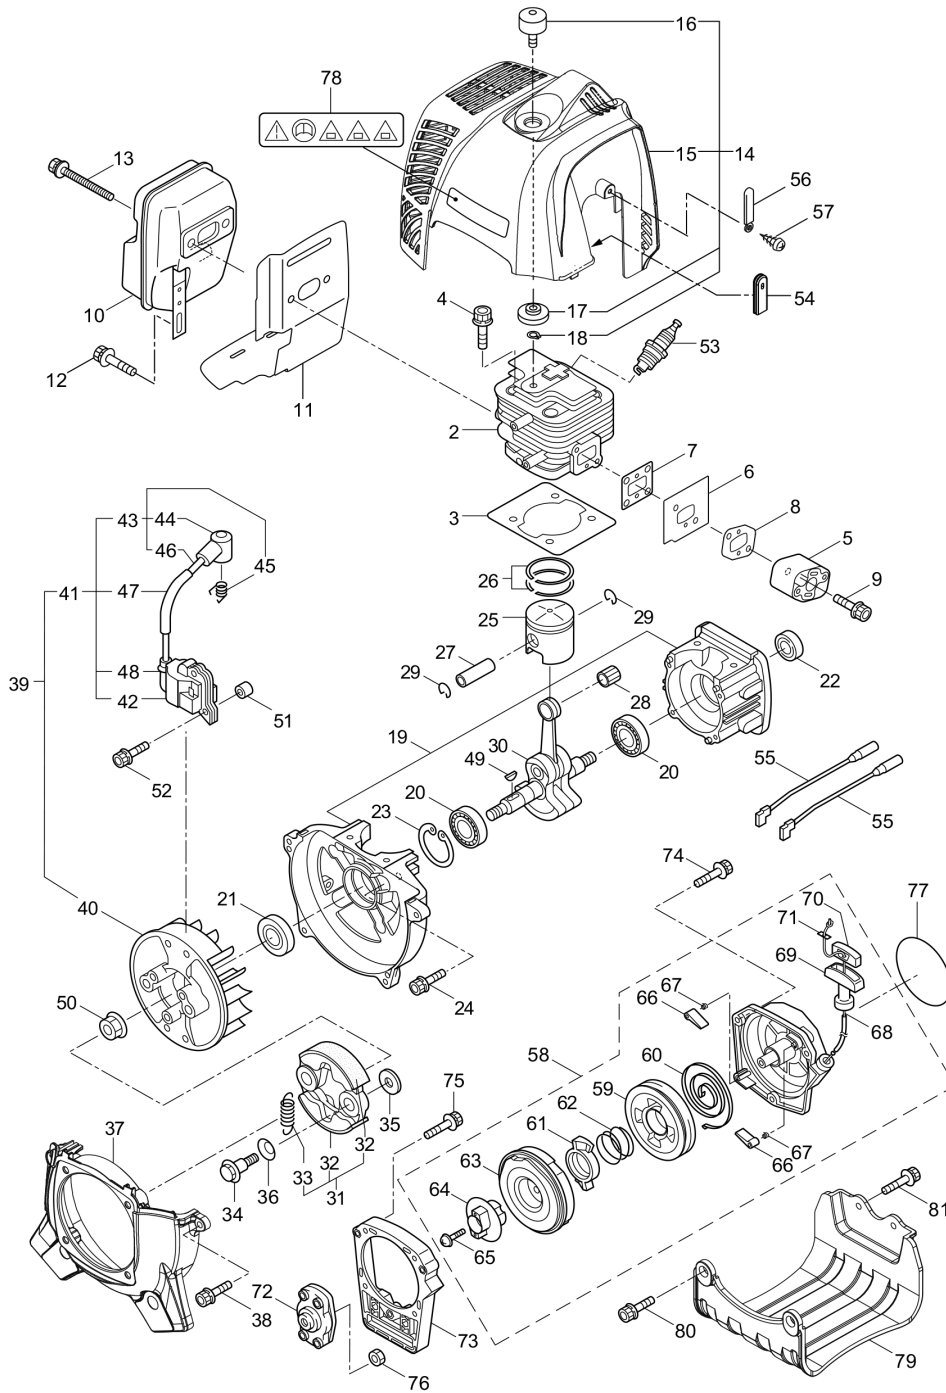

3. BC421H-RS
ENGINE

- 5 -

1

Status	Position	Parts Number	Parts Name	Unit Quantity	Set Unit Quantity	Remarks	Price	Maker code
	1	875107	AE420/129	1		AE420/129	22200	
	2	262544	CYLINDER	1		New gasket required	4472	
	3	262546	GASKET	1	5		18	
	4	261246	CAP SCREW	4	5	M5x25	16	
	5	262548	INSULATOR ASSY	1		New gasket required	218	
	6	277806	DIVIDER	1			36