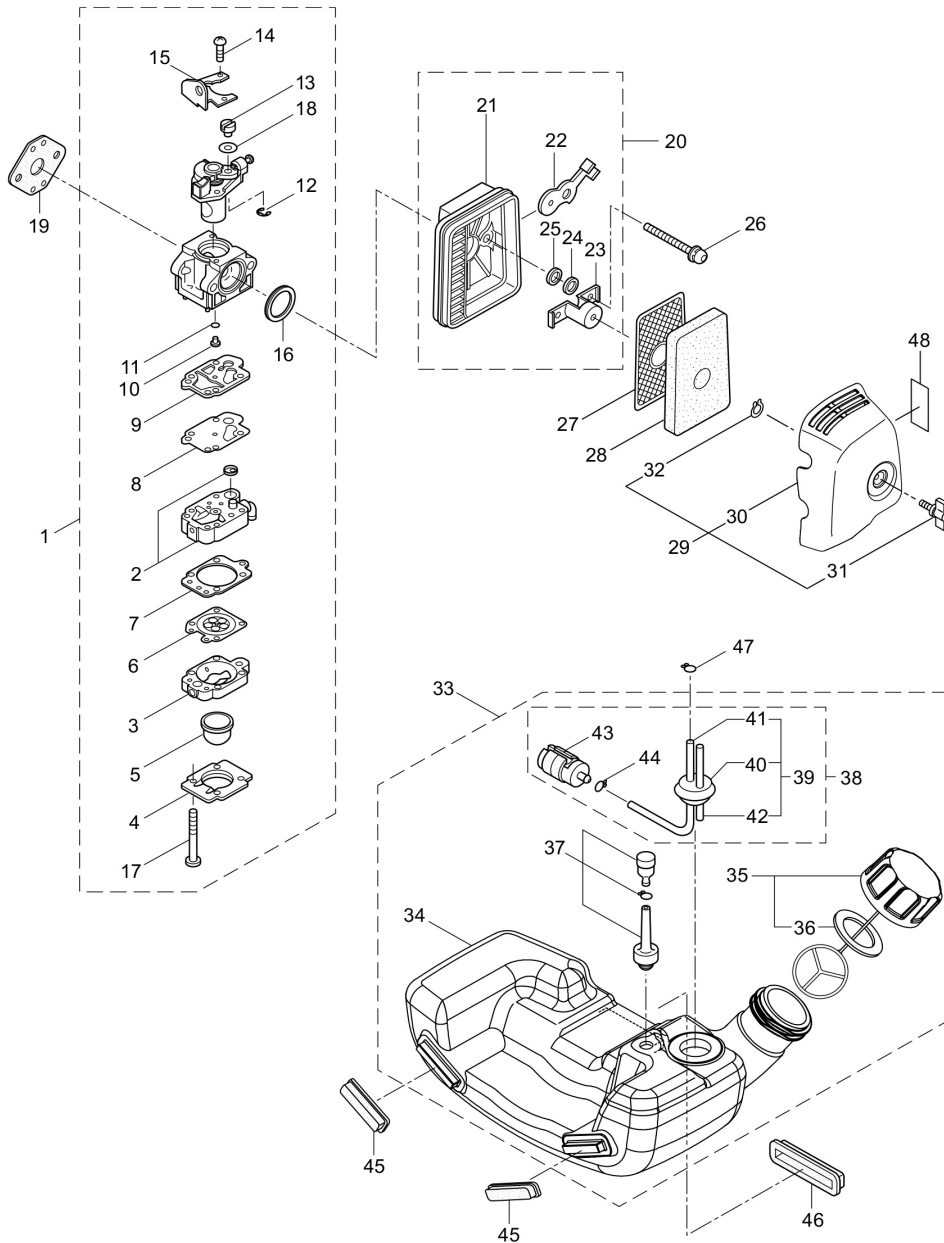

4. BC421H-RS
CARBURETOR, FUEL TANK

- 9 -

Status	Position	Parts Number	Parts Name	Unit Quantity	Set Unit Quantity	Remarks	Price	Maker code
	1	284103	CARBURETOR ASSY	1		Incl.2-18 New gasket required	2472	
	2	263739	CARBURETOR BODY	1			1494	
	3	262991	PURGE BODY	1			400	
	4	262992	COVER	1			174	
	5	261874	PRIMER	1			152