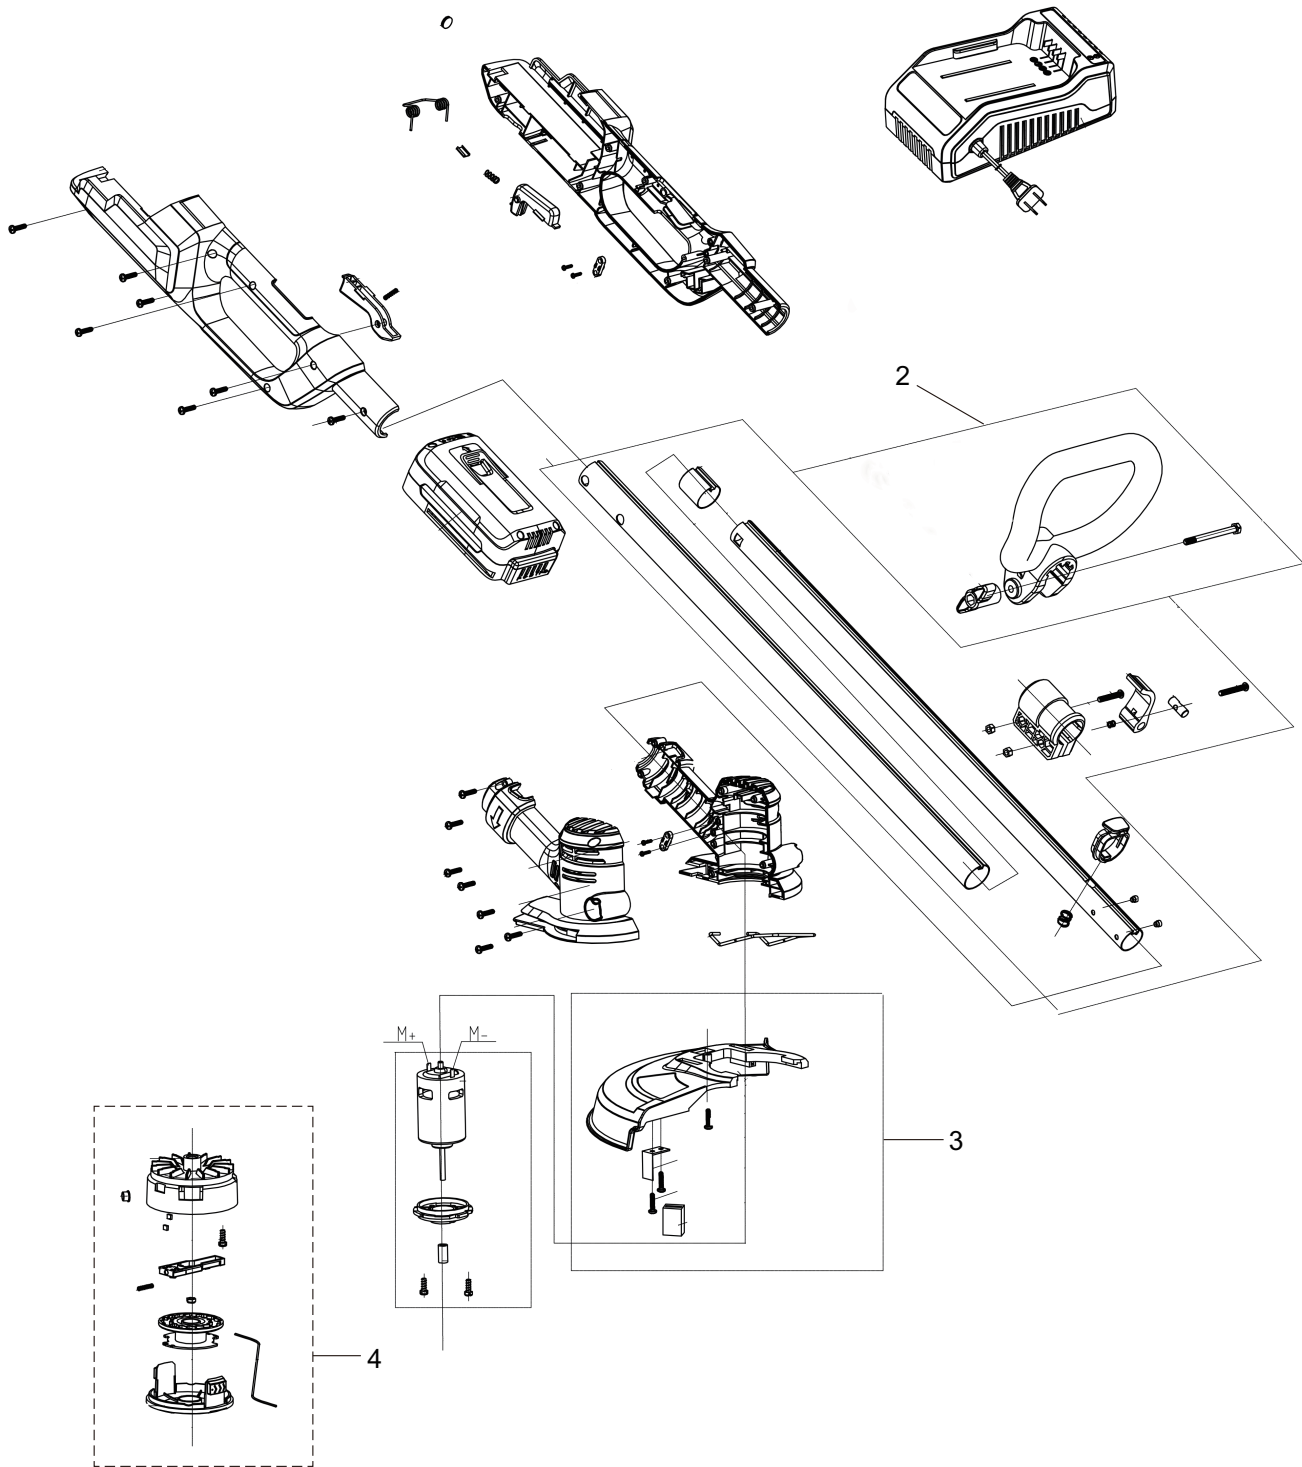

PARTS LIST

GT100B

CONTENTS

| | |
|--------------------|-------|
| 1. MAIN BODY | 1 ~ 2 |
|--------------------|-------|

2018. 07.

P/N 524682

1. GT100B
MAIN BODY

| Ref. No. | Part No. | Part Name | Q'ty | Remarks |
|----------|----------|--------------------|------|---------|
| 1-1 | 391920 | GT100B | 1 | |
| 1-2 | 465819 | Handle Ass'y | 1 | |
| 1-3 | 465820 | Safety Cover Ass'y | 1 | |
| 1-4 | 463803 | Nylon Head | 1 | |