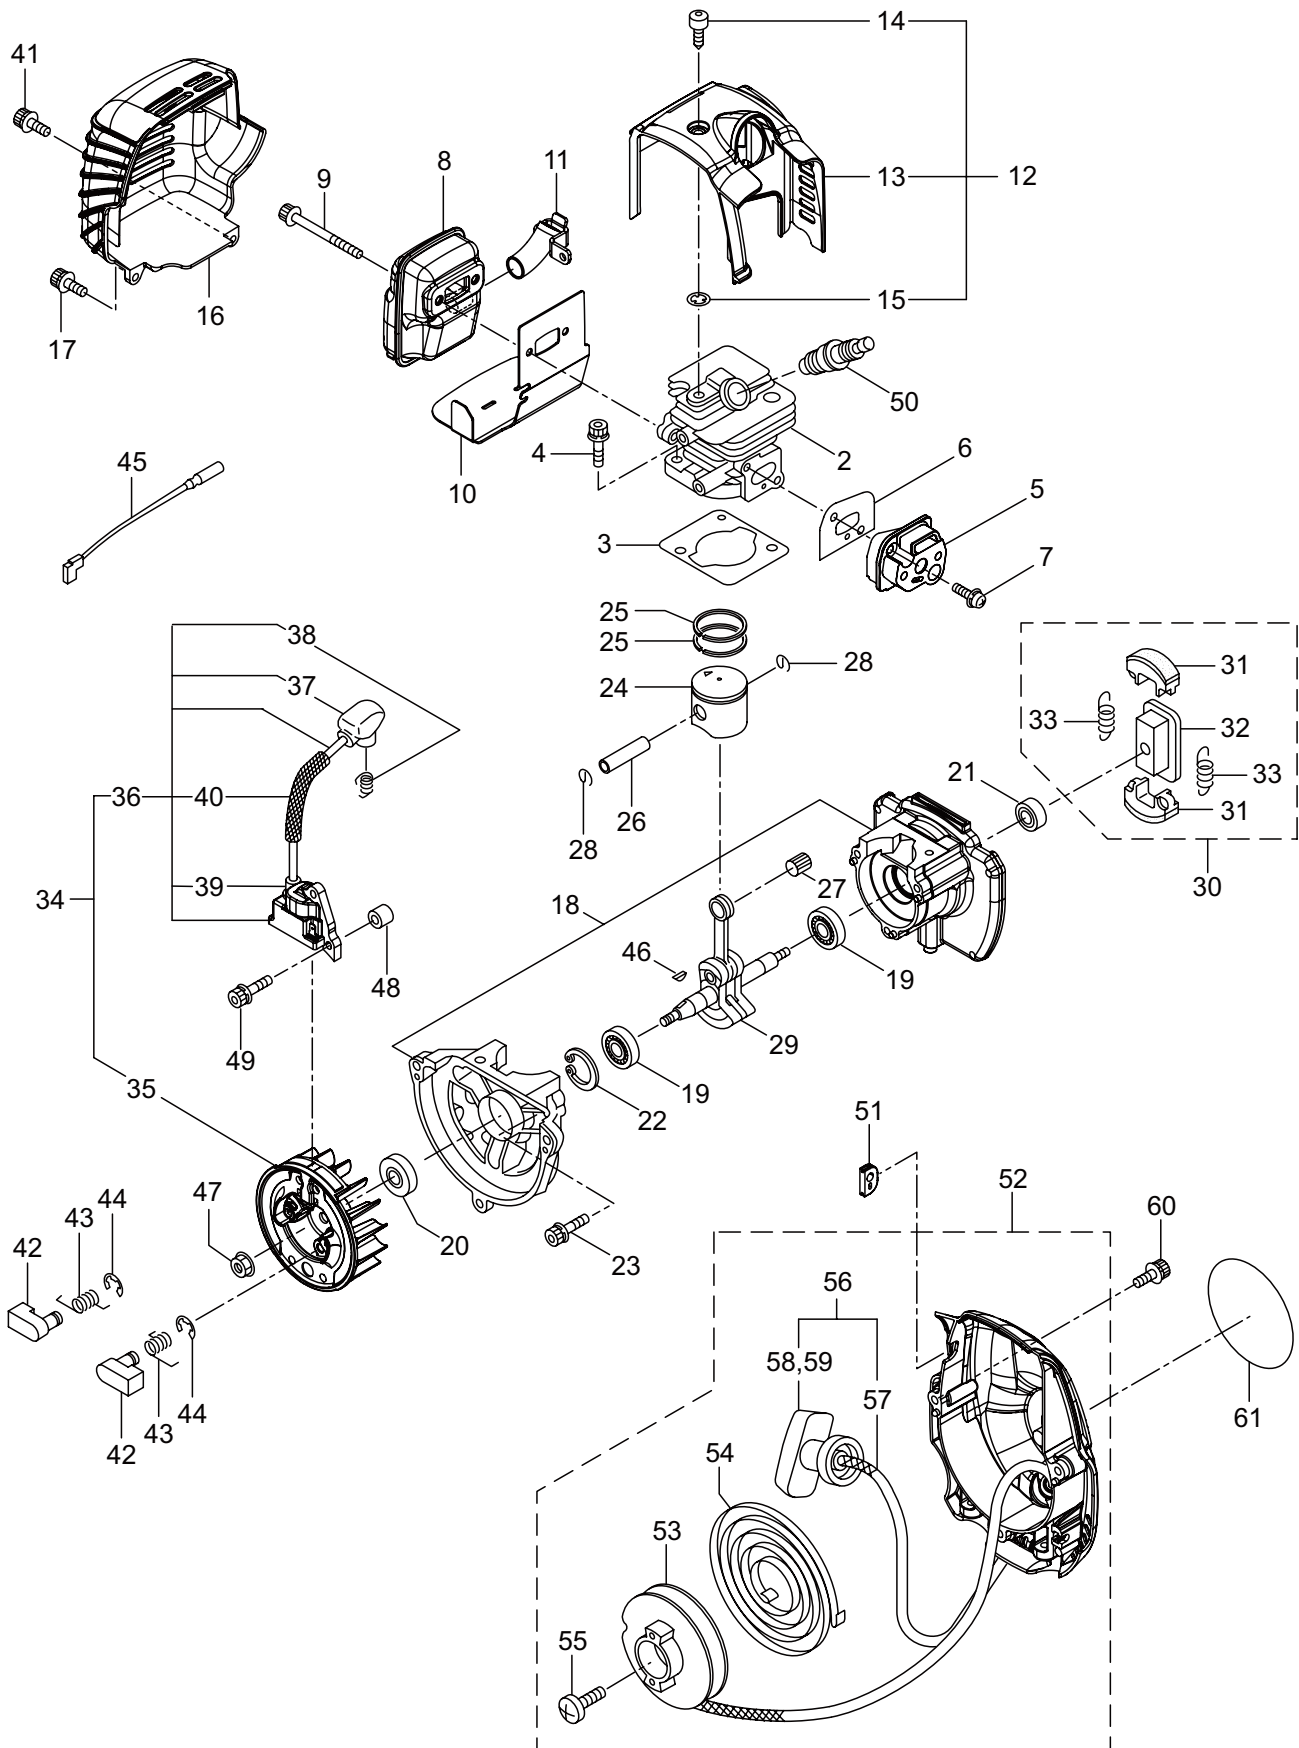

1. HT237D  
MAIN BODY

Ref. No.	Part No.	Part Name	Q'ty	Remarks
1-46	271223	Lower Case	1	
1-47	271224	Plate	1	
1-48	991924	Screw	1	M3x5
1-49	270423	Bearing	2	
1-50	270552	Crank Comp	1	
1-51	271225	Rod Ass'y	2	
1-52	271227	Felt	1	
1-53	271895	Screw	1	
1-54	271910	Screw	6	
1-55	991941	U-Nut	1	M6
1-56	580777	Snap Ring	1	#26
1-57	278303	Front Handle Ass'y	1	
1-58	266957	Label	1	

## 2. HT237D ENGINE

Ref. No.	Part No.	Part Name	Q'ty	Remarks
2-46	261076	Woodruff Key	1	3x10
2-47	261077	Nut,Rotor	1	M6
2-48	280381	Spacer	2	
2-49	279850	Cap Screw	2	M4x25
2-50	288264	Spark Plug	1	BPMR8Y
2-51	278294	Grommet	1	
2-52	278207	Starter Ass'y	1	Incl.53-59
2-53	278693	Pulley	1	
2-54	280931	Spiral Spring	1	
2-55	262922	Screw	1	
2-56	283291	Rope Ass'y	1	Incl.57-59
2-57	283292	Starter Rope	1	
2-58	261725	Starter Grip	1	
2-59	283293	Rope Stopper	1	
2-60	267290	Cap Screw	3	M5x20
2-61	278300	Label	1	