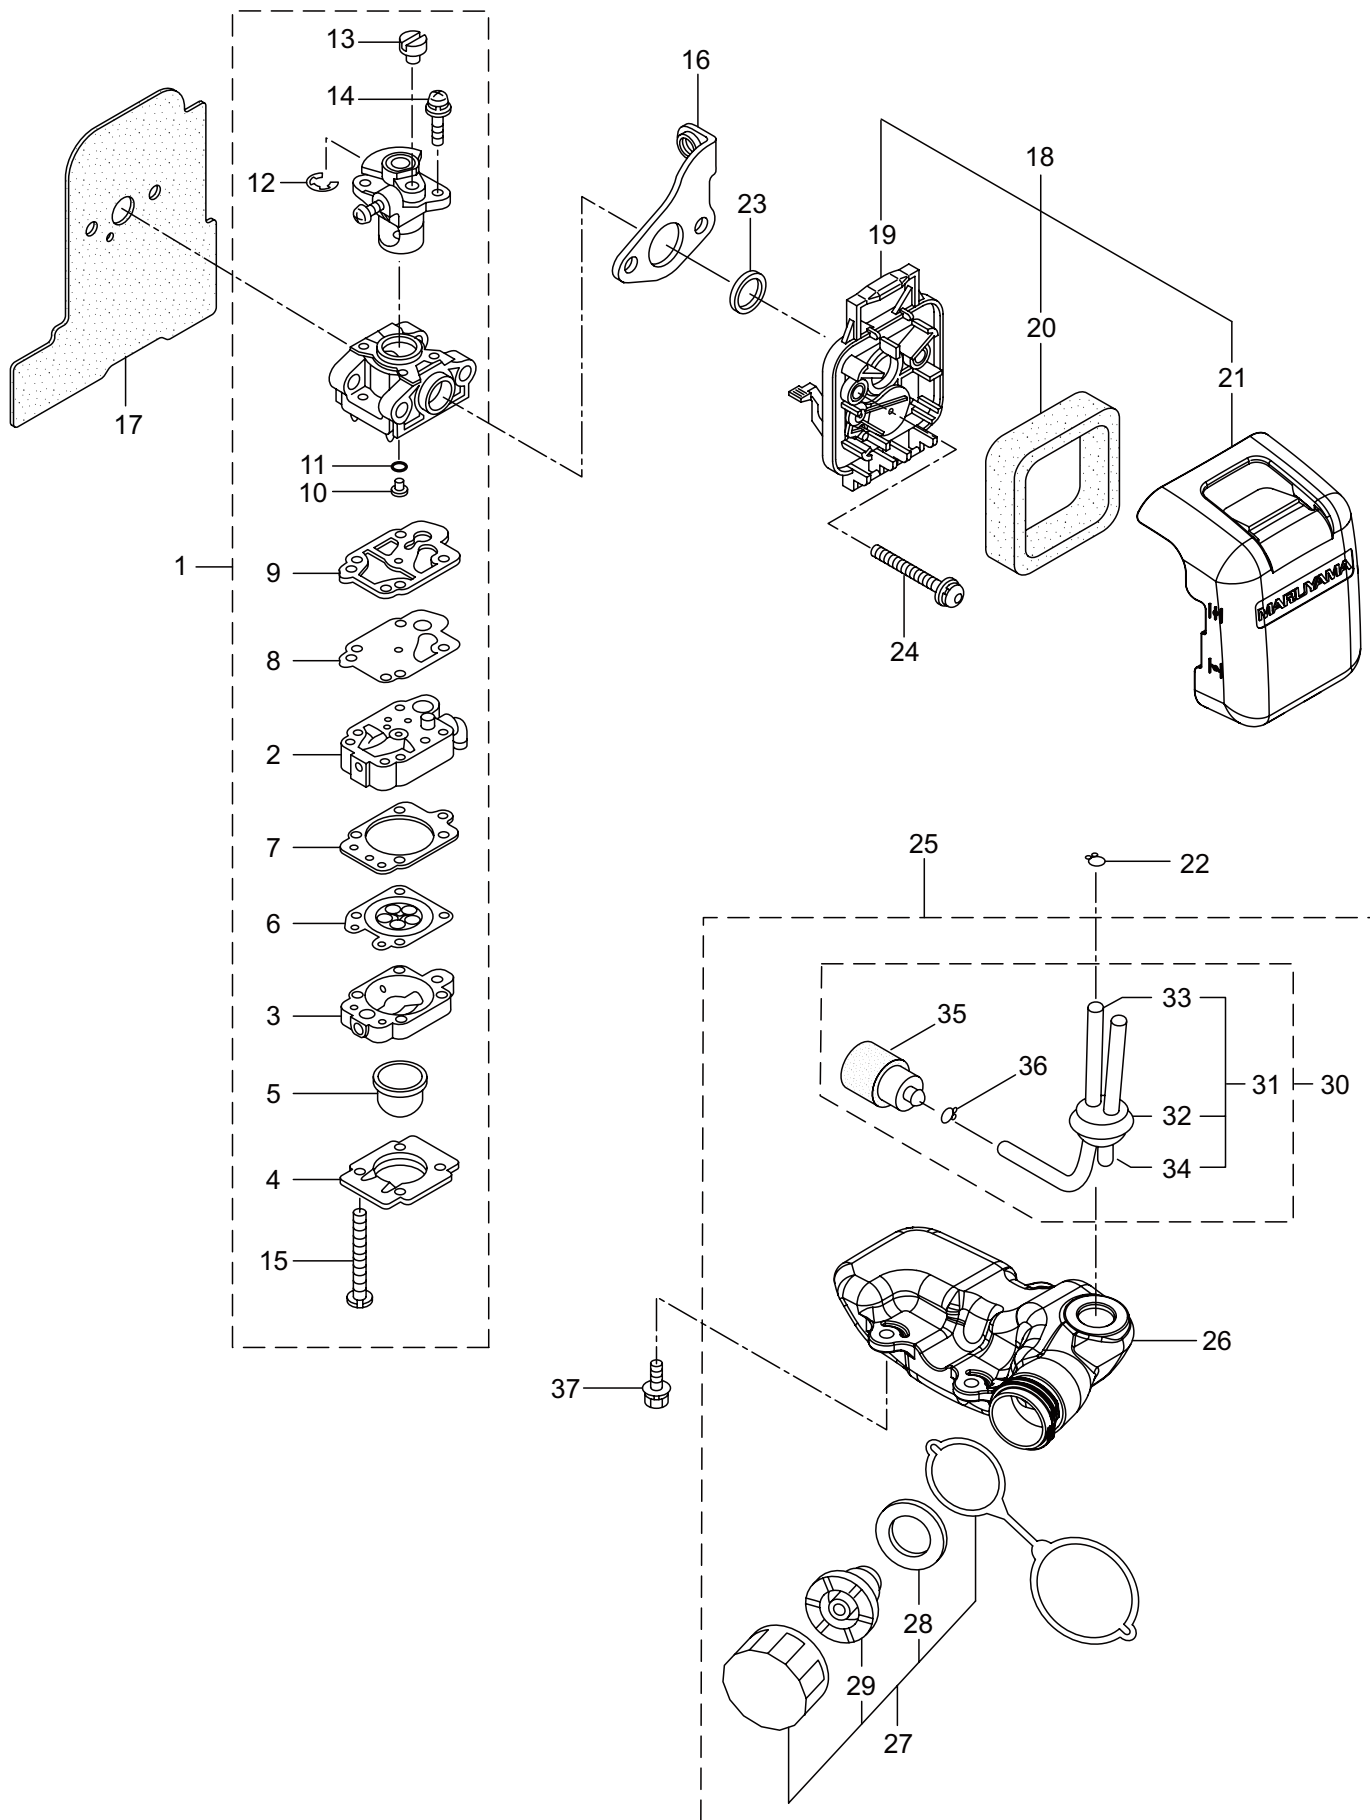

3. HT237D CARBURETOR, FUEL TANK

Ref. No.	Part No.	Part Name	Q'ty	Remarks
3-1	278297	Carburetor Ass'y	1	Incl.2-15
3-2	268499	Pump Body	1	
3-3	262991	Purge Body	1	
3-4	262992	Cover Plate	1	
3-5	261874	Primer Bulb	1	
3-6	283905	Diaphragm, Meterring	1	
3-7	262993	Gasket	1	
3-8	262994	Diaphragm,Fuel Pump	1	
3-9	282576	Gasket	1	
3-10	289396	Main Jet	1	
3-11	261871	O-Ring	1	
3-12	261876	E-Ring	1	
3-13	261658	Swivel	1	
3-14	264682	Screw	2	
3-15	262996	Screw	4	
3-16	268535	Stay	1	
3-17	278750	Gasket	1	
3-18	278090	Cleaner Ass'y	1	Incl.19-21
3-19	265576	Housing	1	
3-20	264695	Filter	1	
3-21	278760	Cleaner Cover	1	
3-22	261117	Clip	1	
3-23	268963	Gasket	1	19.4x14.8xt3.5
3-24	280102	Screw	2	M5x65
3-25	278209	Fuel Tank Ass'y	1	Incl.26-36
3-26	277791	Fuel Tank	1	
3-27	283438	Tank Cap Ass'y	1	Incl.28,29
3-28	283727	Gasket	1	
3-29	283764	Breather Ass'y	1	
3-30	265752	Fuel Pipe Pick-up Ass'y	1	Incl.31-36
3-31	264031	Fuel Pipe Ass'y	1	Incl.32-34
3-32	261115	Grommet	1	
3-33	261690	Fuel Pipe	1	160L
3-34	263038	Return Pipe	1	3x6x85L
3-35	264653	Filter Ass'y	1	
3-36	261117	Clip	1	
3-37	269690	Cap Screw	3	M5x18