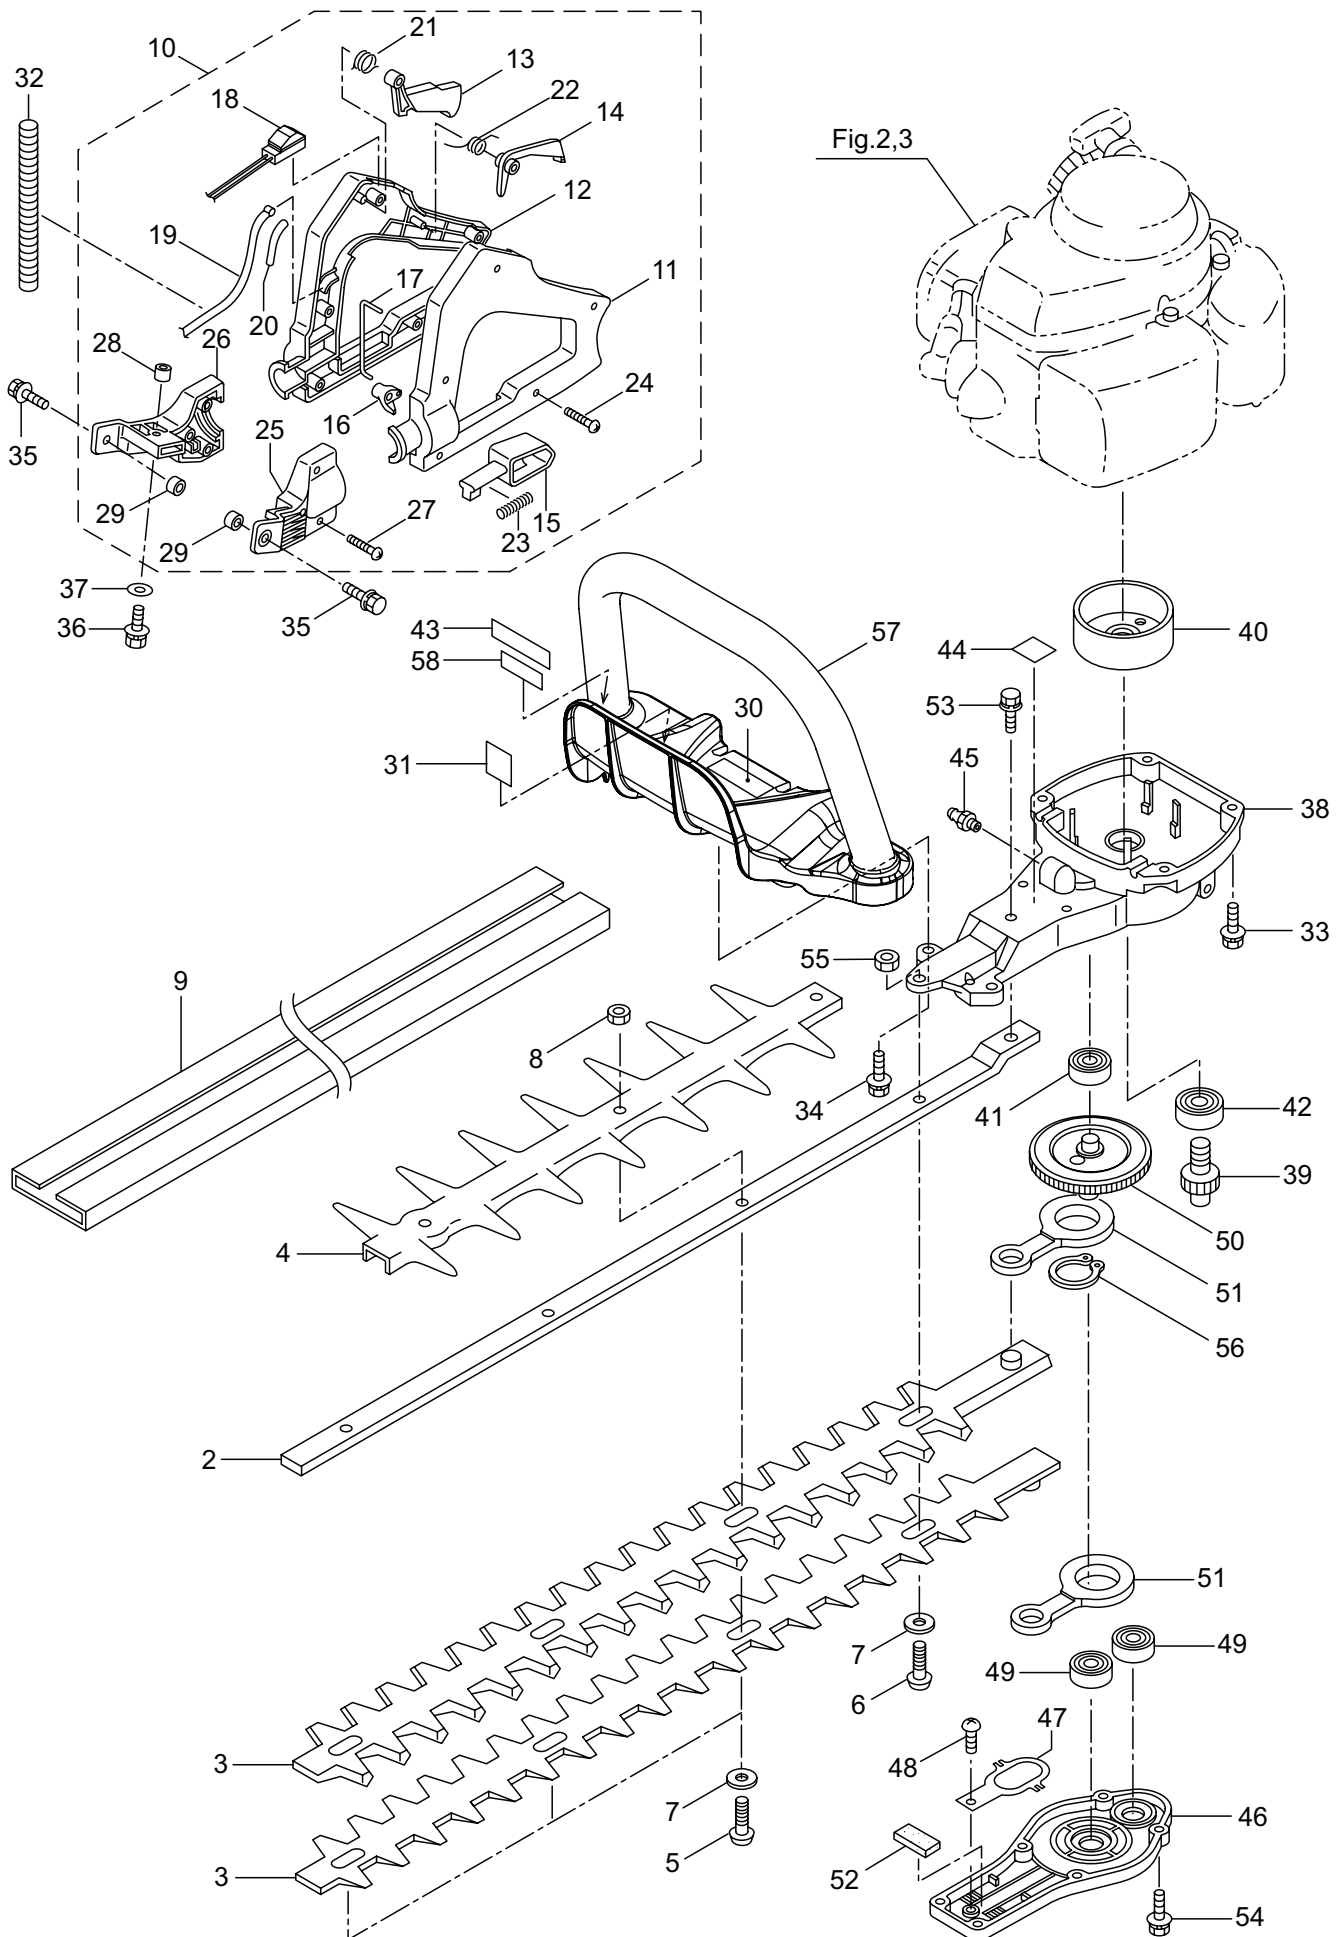

## CONTENTS

1. MAIN BODY .....	1 ~ 4
2. ENGINE .....	5 ~ 8
3. CARBURETOR, RECOIL STARTER .....	9 ~ 10
4. ACCESSORIES .....	11 ~ 12

2018. 06.

**MARUYAMA**

P/N 524392-4

1. HT237D  
MAIN BODY

Ref. No.	Part No.	Part Name	Q'ty	Remarks
1-1	362426	HT237D	1	
1-2	271226	Guide Plate	1	
1-3	270682	Blade	2	
1-4	274877	Blade Guard	1	
1-5	991914	Screw	3	
1-6	271229	Screw	1	
1-7	991913	Washer	4	
1-8	991941	U-Nut	3	M6
1-9	217677	Cover of Blade	1	
1-10	271396	Rear Handle Ass'y	1	Incl.11-29
1-11	271278	Rear Handle (L)	1	
1-12	271279	Rear Handle (R)	1	
1-13	271280	Lever,Throttle	1	
1-14	271281	Stop Lever	1	
1-15	271282	Lock Lever	1	
1-16	271283	Lock Lever Stopper	1	
1-17	271284	Rod	1	
1-18	271285	Switch	1	
1-19	271398	Cable Comp	1	
1-20	271287	Spacer	1	
1-21	271288	Spring	1	
1-22	271289	Spring	1	
1-23	270400	Spring	1	
1-24	271276	Screw	5	
1-25	271274	Handle Stay (L)	1	
1-26	271275	Handle Stay (R)	1	
1-27	271276	Screw	3	
1-28	270424	Spacer	1	
1-29	271277	Spacer	2	
1-30	270566	Label	1	
1-31	287394	Label	1	109dB
1-32	271221	Tube	1	
1-33	271908	Screw	4	
1-34	277400	Screw	2	
1-35	271909	Screw	2	
1-36	271911	Screw	1	
1-37	270843	Washer	1	25x6xt1.6
1-38	271222	Upper Case	1	
1-39	271410	Pinion	1	
1-40	270021	Drum	1	
1-41	270423	Bearing	1	
1-42	580767	Bearing	1	#6001 2RS
1-43	266959	Label	1	Caution
1-44	266960	Label	1	
1-45	991937	Grease Nipple	1	M6

1. HT237D  
MAIN BODY

Ref. No.	Part No.	Part Name	Q'ty	Remarks
1-46	271223	Lower Case	1	
1-47	271224	Plate	1	
1-48	991924	Screw	1	M3x5
1-49	270423	Bearing	2	
1-50	270552	Crank Comp	1	
1-51	271225	Rod Ass'y	2	
1-52	271227	Felt	1	
1-53	271895	Screw	1	
1-54	271910	Screw	6	
1-55	991941	U-Nut	1	M6
1-56	580777	Snap Ring	1	#26
1-57	278303	Front Handle Ass'y	1	
1-58	266957	Label	1	