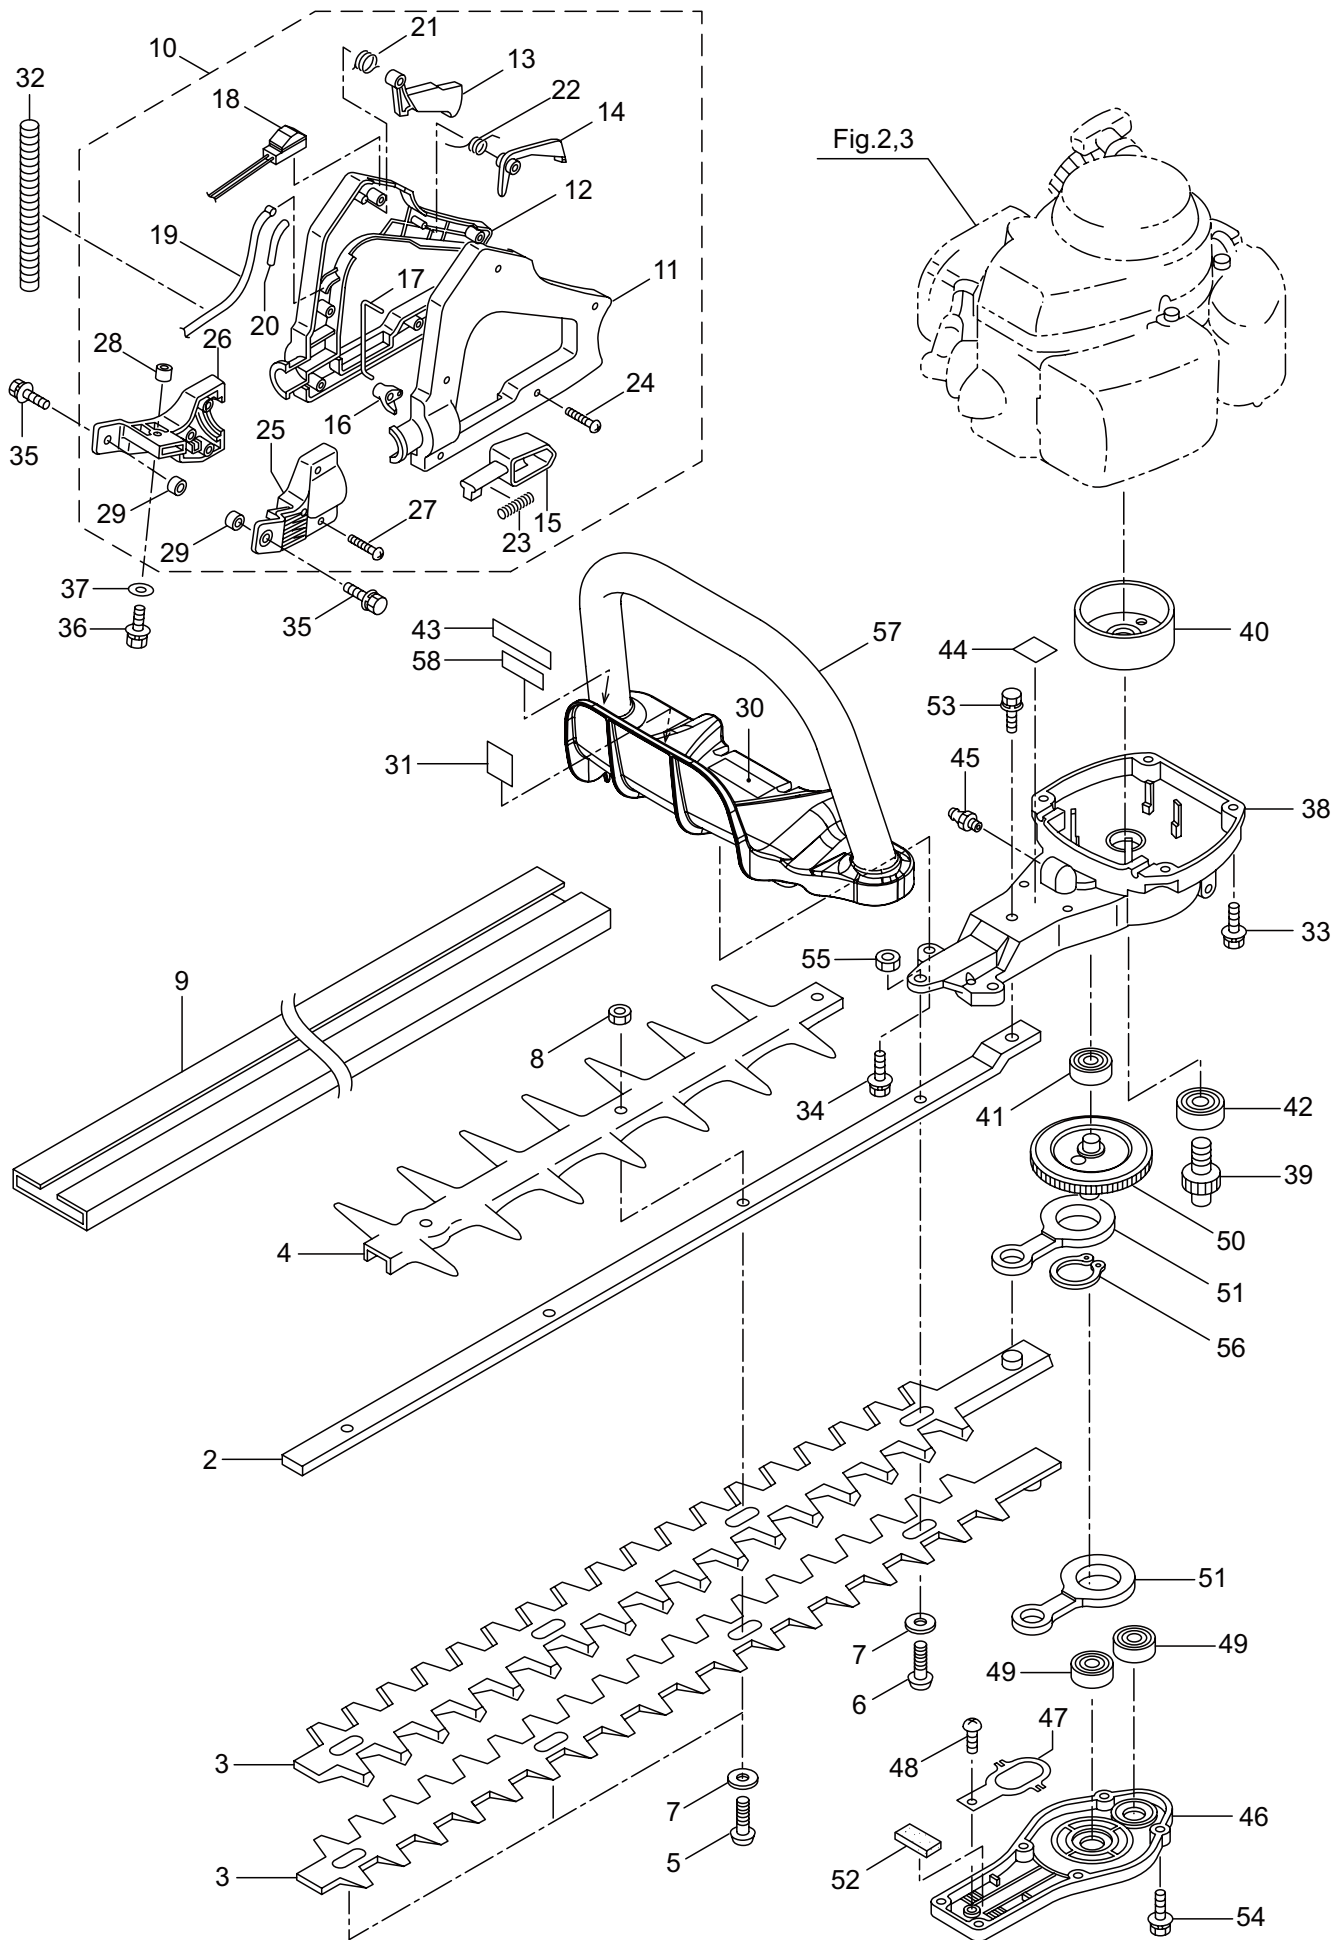

## CONTENTS

1. MAIN BODY .....	1 ~ 4
2. ENGINE .....	5 ~ 8
3. CARBURETOR, RECOIL STARTER .....	9 ~ 10
4. ACCESSORIES .....	11 ~ 12

2018. 06.

**MARUYAMA**

P/N 524392-4

1. HT237D  
MAIN BODY

Ref. No.	Part No.	Part Name	Q'ty	Remarks
1-1	362426	HT237D	1	
1-2	271226	Guide Plate	1	
1-3	270682	Blade	2	
1-4	274877	Blade Guard	1	
1-5	991914	Screw	3	
1-6	271229	Screw	1	
1-7	991913	Washer	4	
1-8	991941	U-Nut	3	M6
1-9	217677	Cover of Blade	1	
1-10	271396	Rear Handle Ass'y	1	Incl.11-29
1-11	271278	Rear Handle (L)	1	
1-12	271279	Rear Handle (R)	1	
1-13	271280	Lever,Throttle	1	
1-14	271281	Stop Lever	1	
1-15	271282	Lock Lever	1	
1-16	271283	Lock Lever Stopper	1	
1-17	271284	Rod	1	
1-18	271285	Switch	1	
1-19	271398	Cable Comp	1	
1-20	271287	Spacer	1	
1-21	271288	Spring	1	
1-22	271289	Spring	1	
1-23	270400	Spring	1	
1-24	271276	Screw	5	
1-25	271274	Handle Stay (L)	1	
1-26	271275	Handle Stay (R)	1	
1-27	271276	Screw	3	
1-28	270424	Spacer	1	
1-29	271277	Spacer	2	
1-30	270566	Label	1	
1-31	287394	Label	1	109dB
1-32	271221	Tube	1	
1-33	271908	Screw	4	
1-34	277400	Screw	2	
1-35	271909	Screw	2	
1-36	271911	Screw	1	
1-37	270843	Washer	1	25x6xt1.6
1-38	271222	Upper Case	1	
1-39	271410	Pinion	1	
1-40	270021	Drum	1	
1-41	270423	Bearing	1	
1-42	580767	Bearing	1	#6001 2RS
1-43	266959	Label	1	Caution
1-44	266960	Label	1	
1-45	991937	Grease Nipple	1	M6

1. HT237D  
MAIN BODY

Ref. No.	Part No.	Part Name	Q'ty	Remarks
1-46	271223	Lower Case	1	
1-47	271224	Plate	1	
1-48	991924	Screw	1	M3x5
1-49	270423	Bearing	2	
1-50	270552	Crank Comp	1	
1-51	271225	Rod Ass'y	2	
1-52	271227	Felt	1	
1-53	271895	Screw	1	
1-54	271910	Screw	6	
1-55	991941	U-Nut	1	M6
1-56	580777	Snap Ring	1	#26
1-57	278303	Front Handle Ass'y	1	
1-58	266957	Label	1	