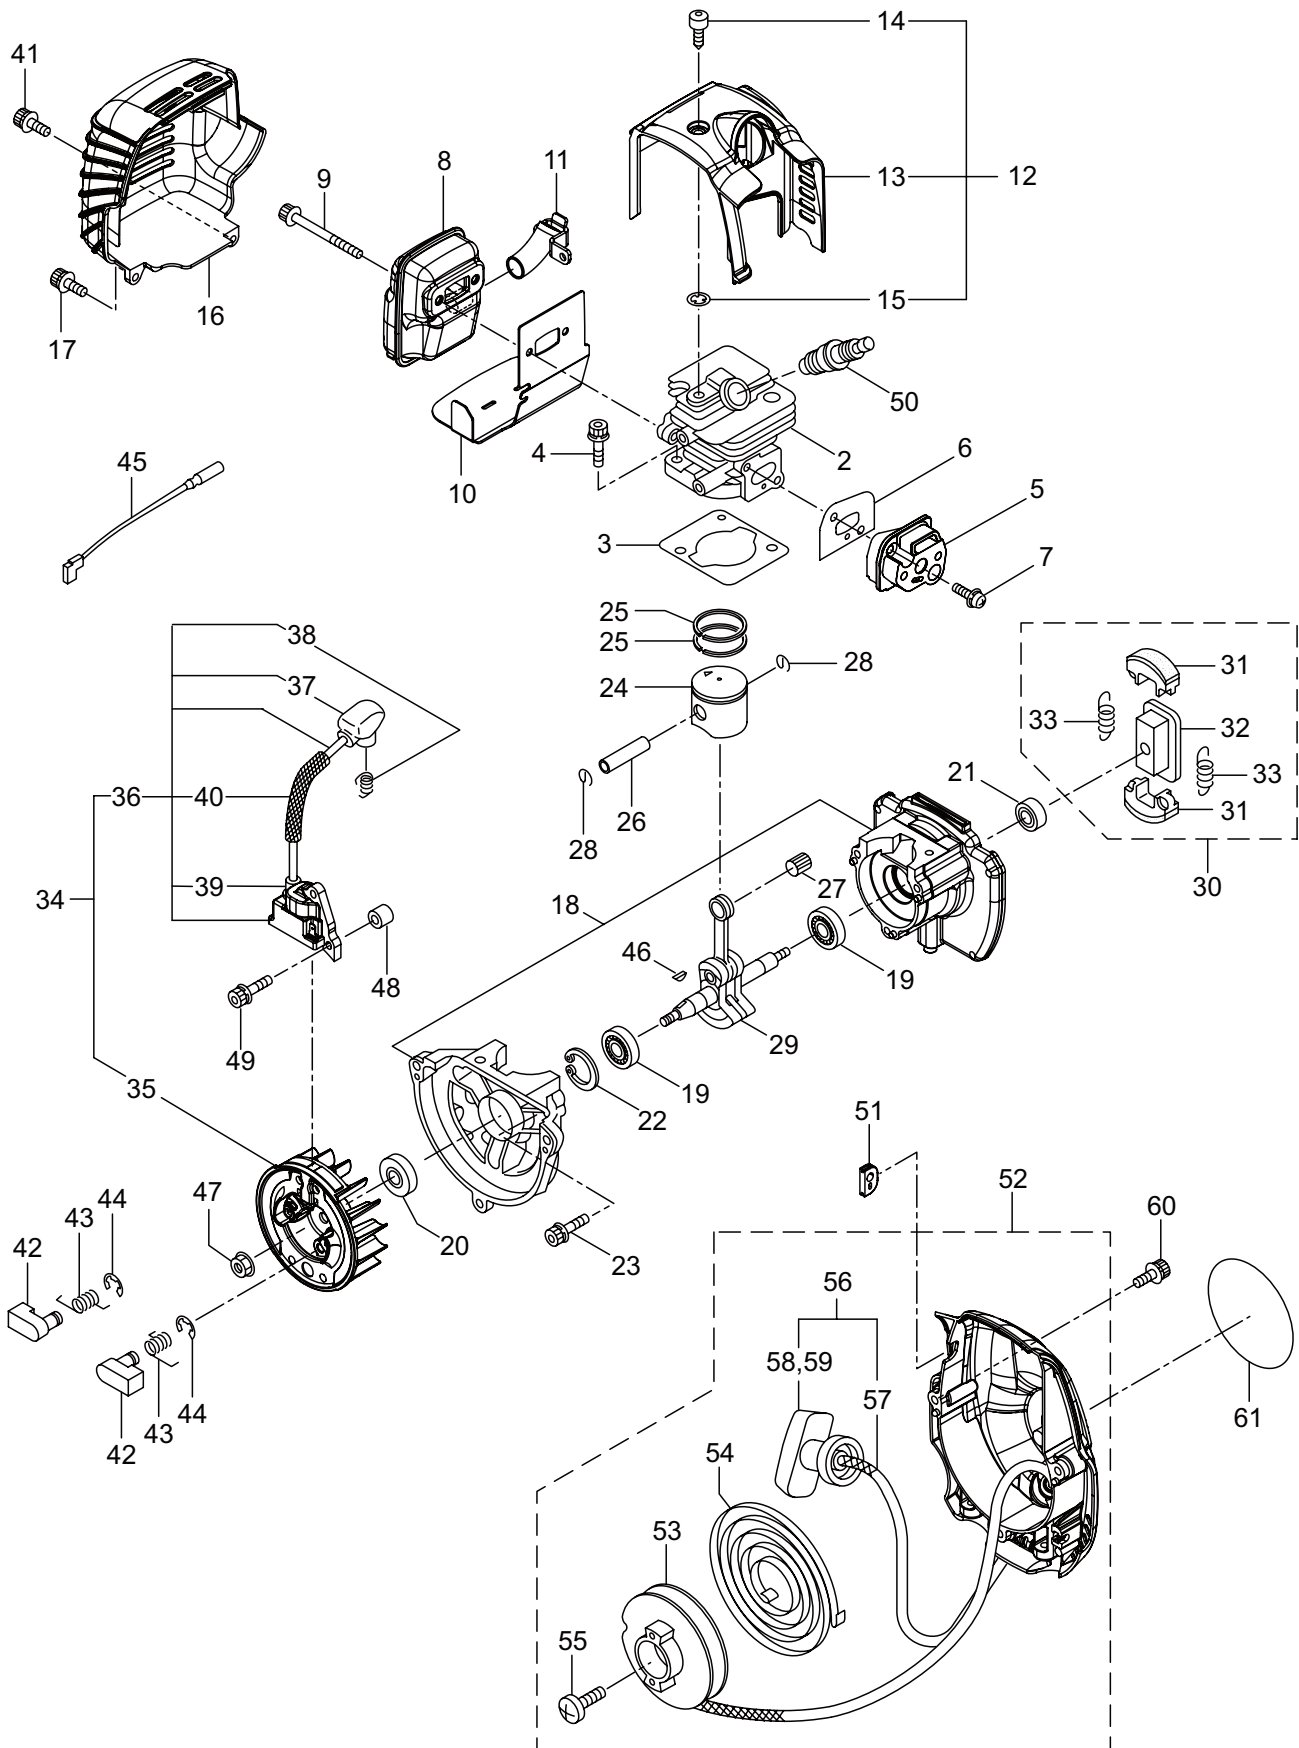

2. HT237D ENGINE

Ref. No.	Part No.	Part Name	Q'ty	Remarks
2-1	875089	Engine	1	HE232/01
2-2	278641	Cylinder	1	
2-3	289643	Gasket	1	
2-4	267290	Cap Screw	2	M5x20
2-5	272744	Insulator	1	New gasket required
2-6	267049	Gasket	1	
2-7	265924	Cap Screw	2	M5x25
2-8	278263	Muffler Comp	1	
2-9	266402	Cap Screw	2	M5x55
2-10	278273	Gasket	1	
2-11	278264	Tail Pipe Comp	1	
2-12	278288	Cylinder Cover Ass'y	1	Incl.13-15
2-13	277793	Cylinder Cover	1	
2-14	286399	Knob	1	M5
2-15	286270	Washer	1	M5
2-16	278210	Muffler Cover Comp	1	
2-17	261607	Cap Screw	1	M5x16
2-18	278208	Crankcase	1	
2-19	261181	Bearing	2	#6000C3
2-20	262712	Oil Seal	1	TC10267
2-21	262713	Oil Seal	1	TC10207
2-22	054676	Snap Ring	1	#26
2-23	261246	Cap Screw	3	M5x25
2-24	272204	Piston	1	
2-25	264891	Piston Ring	2	(2)required
2-26	261036	Piston Pin	1	
2-27	288520	Bearing, Needle	1	
2-28	261576	Clip,Piston	2	
2-29	283155	Shaft Comp	1	
2-30	280404	Clutch Ass'y	1	Incl.31-33
2-31	280568	Clutch Shoe	2	(2)required
2-32	280569	Clutch Boss	1	
2-33	280570	Spring	2	(2)required
2-34	278161	Magneto Ass'y	1	Incl.35-41
2-35	278176	Rotor/Fan	1	
2-36	278293	Ignition Coil Ass'y	1	Incl.37-41
2-37	282292	Plug Boot	1	
2-38	261075	Connector	1	
2-39	261072	Cap	1	
2-40	280080	Insulator	1	
2-41	267191	Cap Screw	1	M5x16
2-42	280936	Ratchet	2	
2-43	285552	Spring	2	
2-44	020299	E-Ring	2	#4
2-45	267492	Lead	1	130L