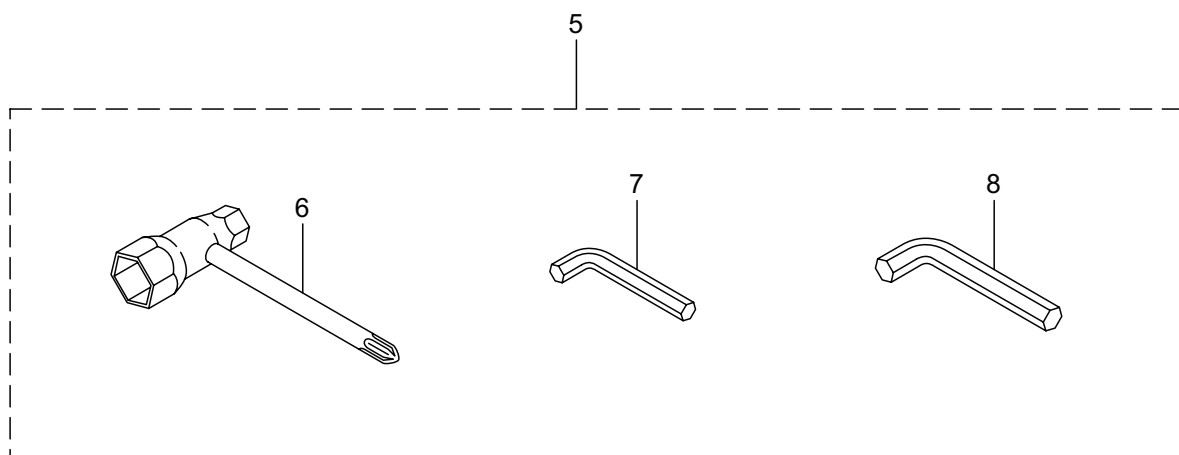

4. HT237D
ACCESSORIES

Ref. No.	Part No.	Part Name	Q'ty	Remarks
4-1	278278	Instruction Manual	1	GB/ES/PT
4-2	278279	Instruction Manual	1	FR/DE/IT
4-3	278280	Instruction Manual	1	RU/PL/RO
4-4	524392	Parts List	1	HT237D
4-5	264606	Tool Set	1	Incl.6-8
4-6	264607	Box Spanner	1	10x19x(+)
4-7	219431	Wrench	1	3mm
4-8	219432	Wrench	1	4mm