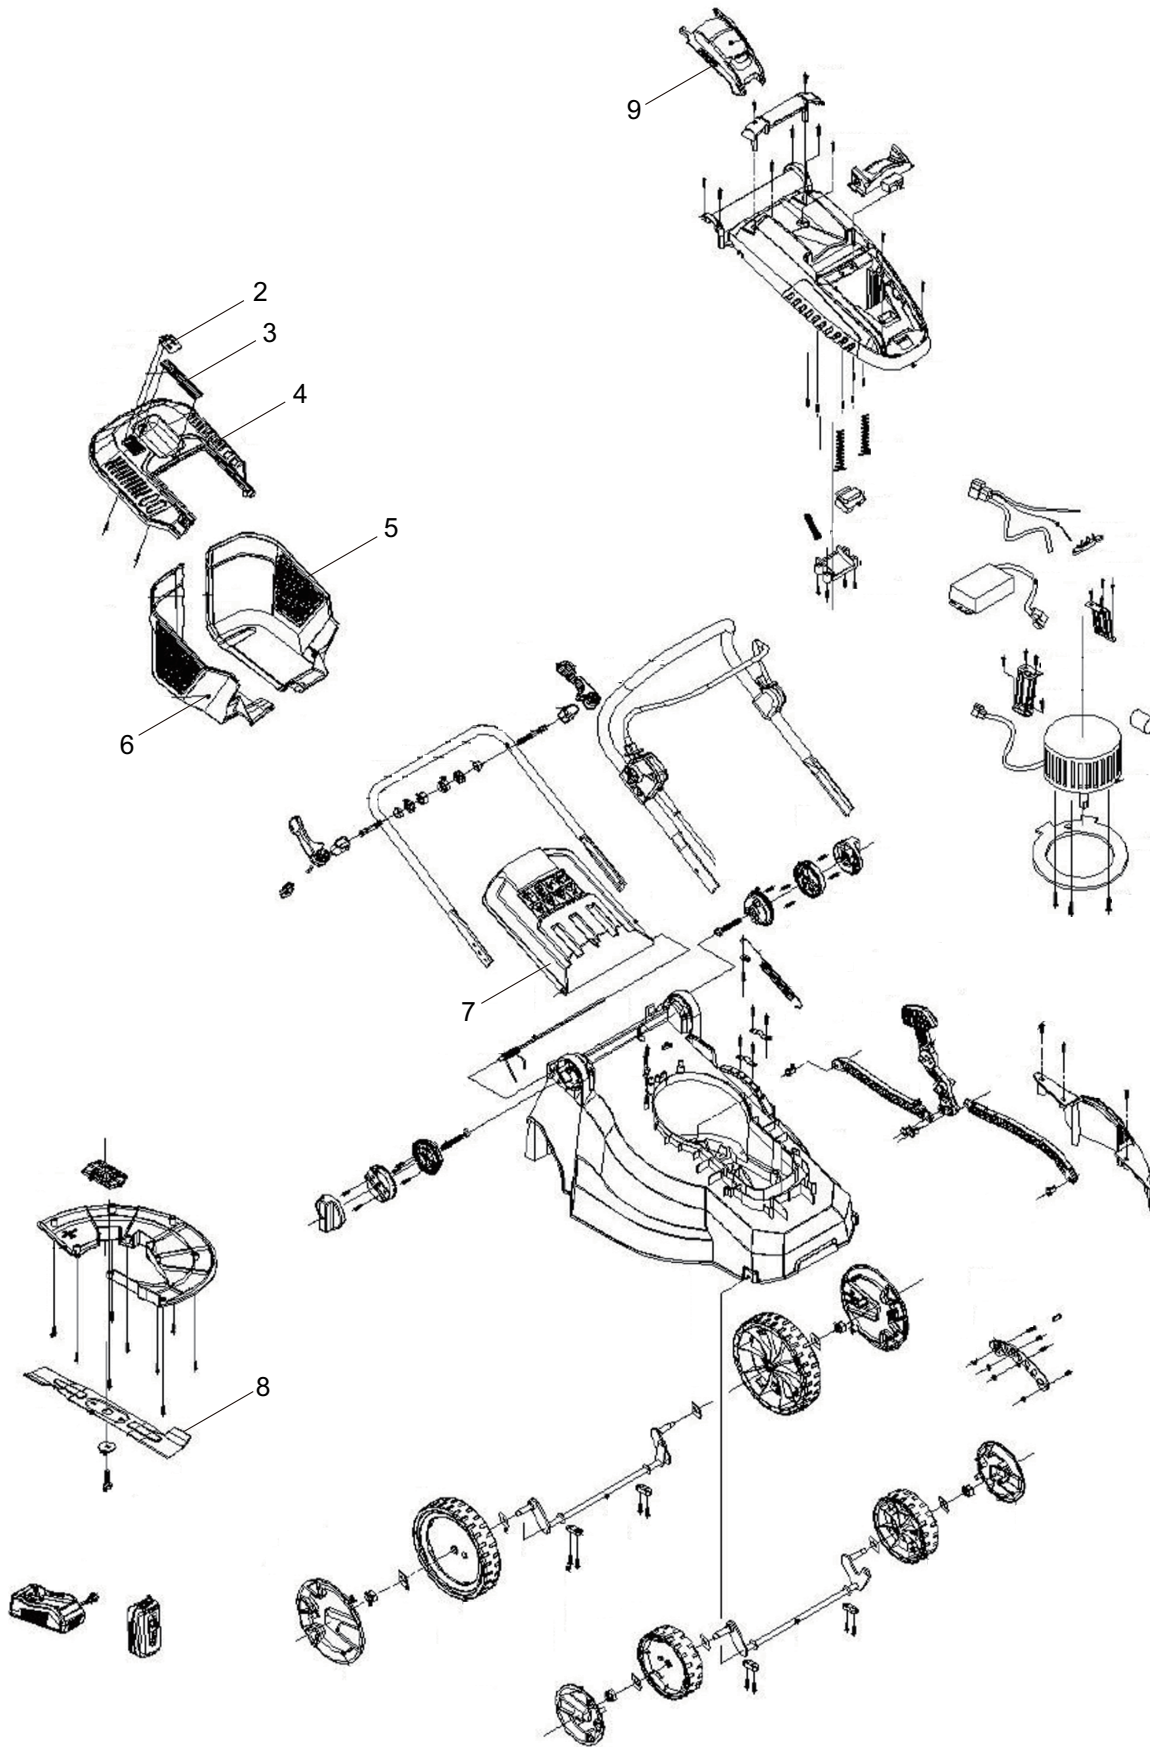

PARTS LIST

LM100B

CONTENTS

1. MAIN BODY	1 ~ 2
--------------------	-------

2018. 07.

P/N 524681

1. LM100B
MAIN BODY

Ref. No.	Part No.	Part Name	Q'ty	Remarks
1-1	391919	LM100B	1	
1-2	465811	Plate	1	
1-3	465812	Grip	1	
1-4	465813	Cover	1	
1-5	465814	Cover	1	
1-6	465815	Cover	1	
1-7	465816	Plate	1	
1-8	465817	Blade	1	
1-9	465818	Cap	1	